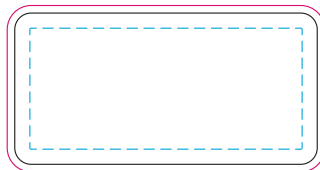

100% of Actual Size
Digital Label

Please note: Product will be supplied in Sheet form containing multiple labels on one sheet.

Blue Line = The SIGNIFICANT PRINT AREA

(Keep all critical images & text within this box)

Black Line = Maximum print area

Pink Line = Bleed off to here