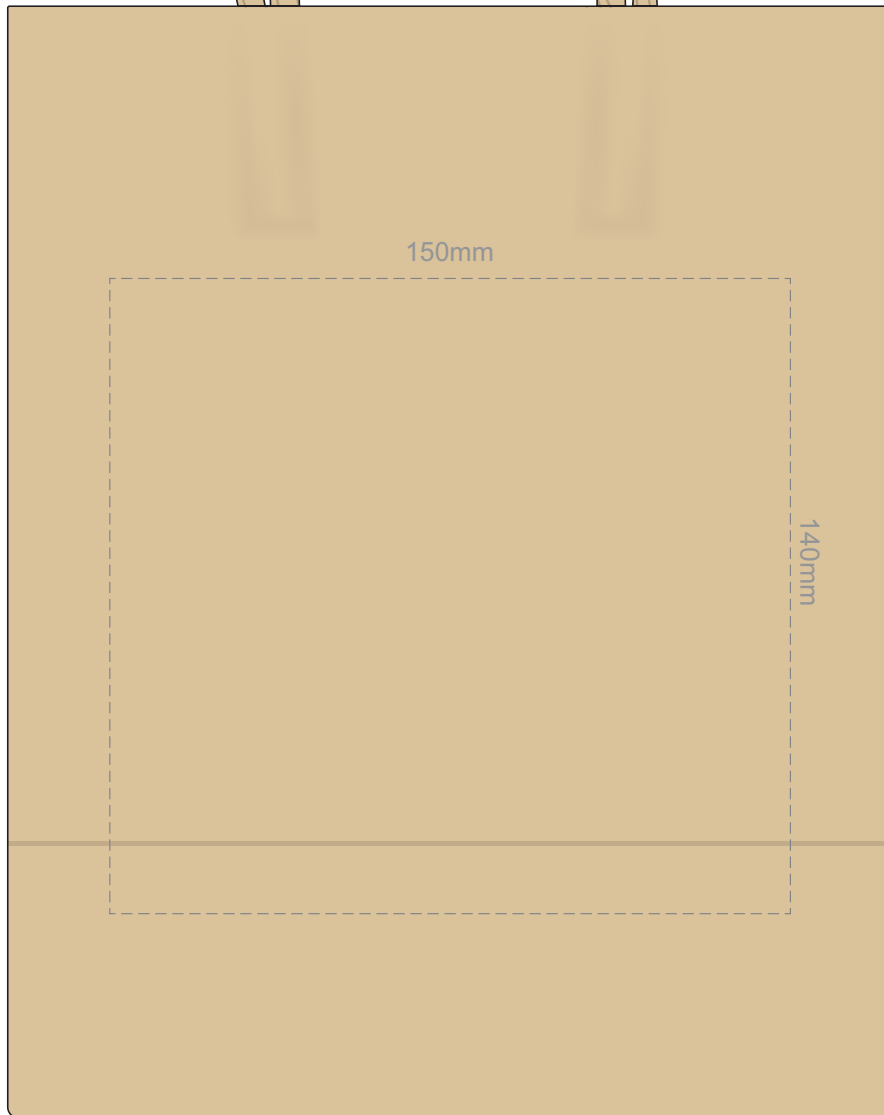

60% of Actual Size
Screen Print (one colour)

FRONT

The material of this item is an uncoated print media, this means the ink will absorb into the material and the print will inherit the matt finish of the material creating a more natural vintage look with lower colour intensity.

60% of Actual Size
Screen Print (one colour)

The material of this item is an uncoated print media, this means the ink will absorb into the material and the print will inherit the matt finish of the material creating a more natural vintage look with lower colour intensity.