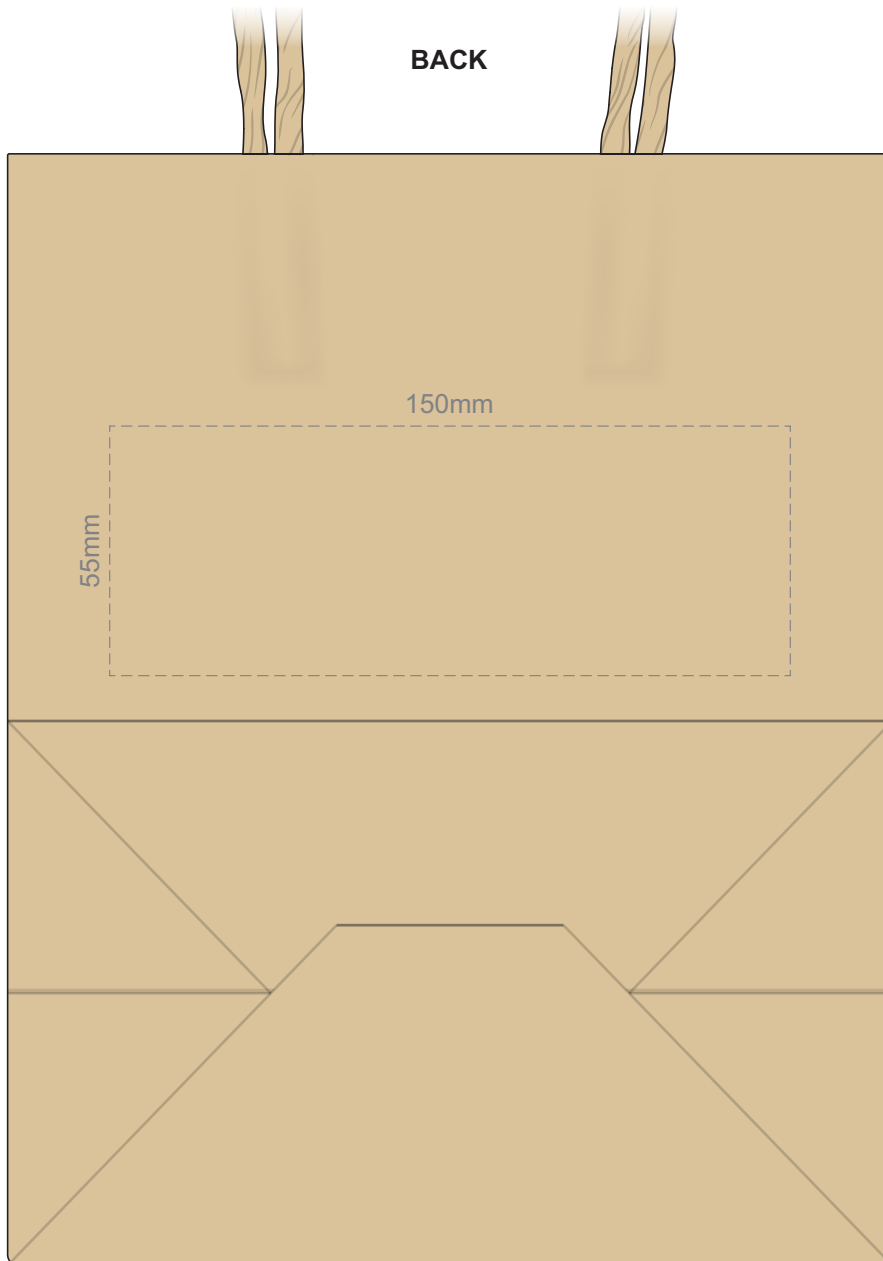

60% of Actual Size
Screen Print (one colour)

FRONT

The material of this item is an uncoated print media, this means the ink will absorb into the material and the print will inherit the matt finish of the material creating a more natural vintage look with lower colour intensity.

60% of Actual Size
Screen Print (one colour)

The material of this item is an uncoated print media, this means the ink will absorb into the material and the print will inherit the matt finish of the material creating a more natural vintage look with lower colour intensity.