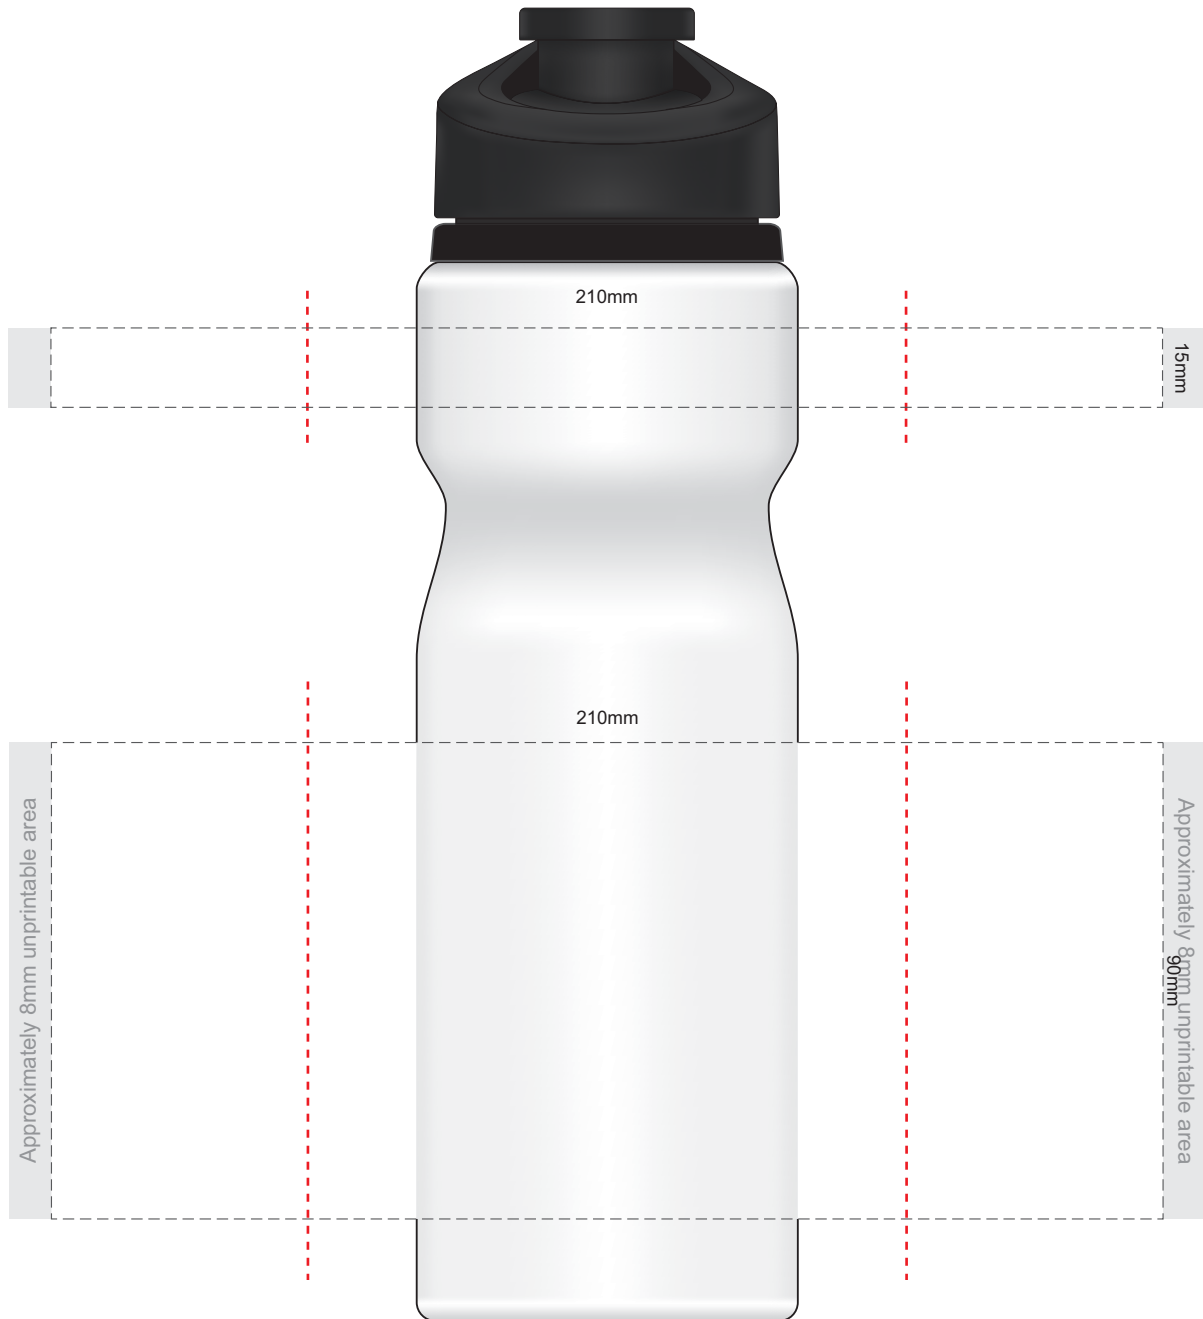

100% of Actual Size
Pad Print

70% of Actual Size
Screen Print

Red Line = Exact opposites of the product
(centre artwork to the red line)

70% of Actual Size
Rotary Digital
(Gloss Finish)

Red Line = Exact opposites of the product
(centre artwork to the red line)