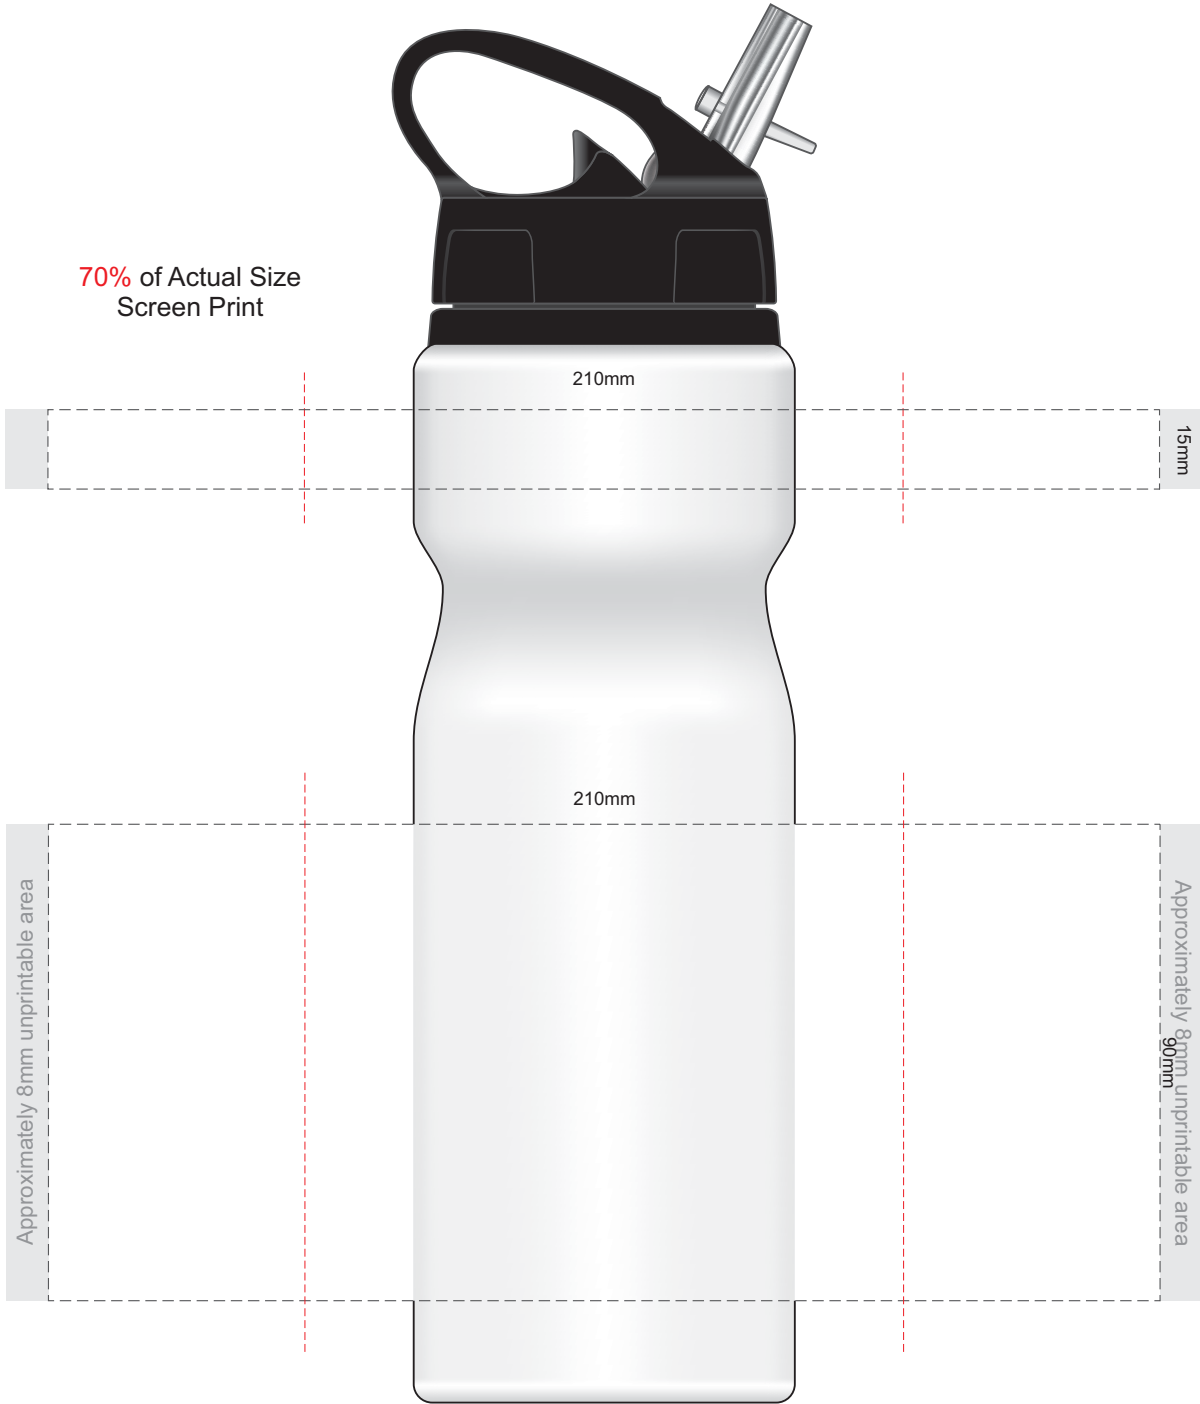

100% of Actual Size
Pad Print

70% of Actual Size
Screen Print

Red Line = Exact opposites of the product
(centre artwork to the red line)

70% of Actual Size
Rotary Digital
(Gloss Finish)

Red Line = Exact opposites of the product
(centre artwork to the red line)

GIFT BOX SLEEVE

50% of Actual Size
Digital Print
327mm

Blue Line = The SIGNIFICANT PRINT AREA
(Keep all critical images & text within this box)
Black Line = Maximum print area
Pink Line = Bleed off to here
Red Line = Fold Line