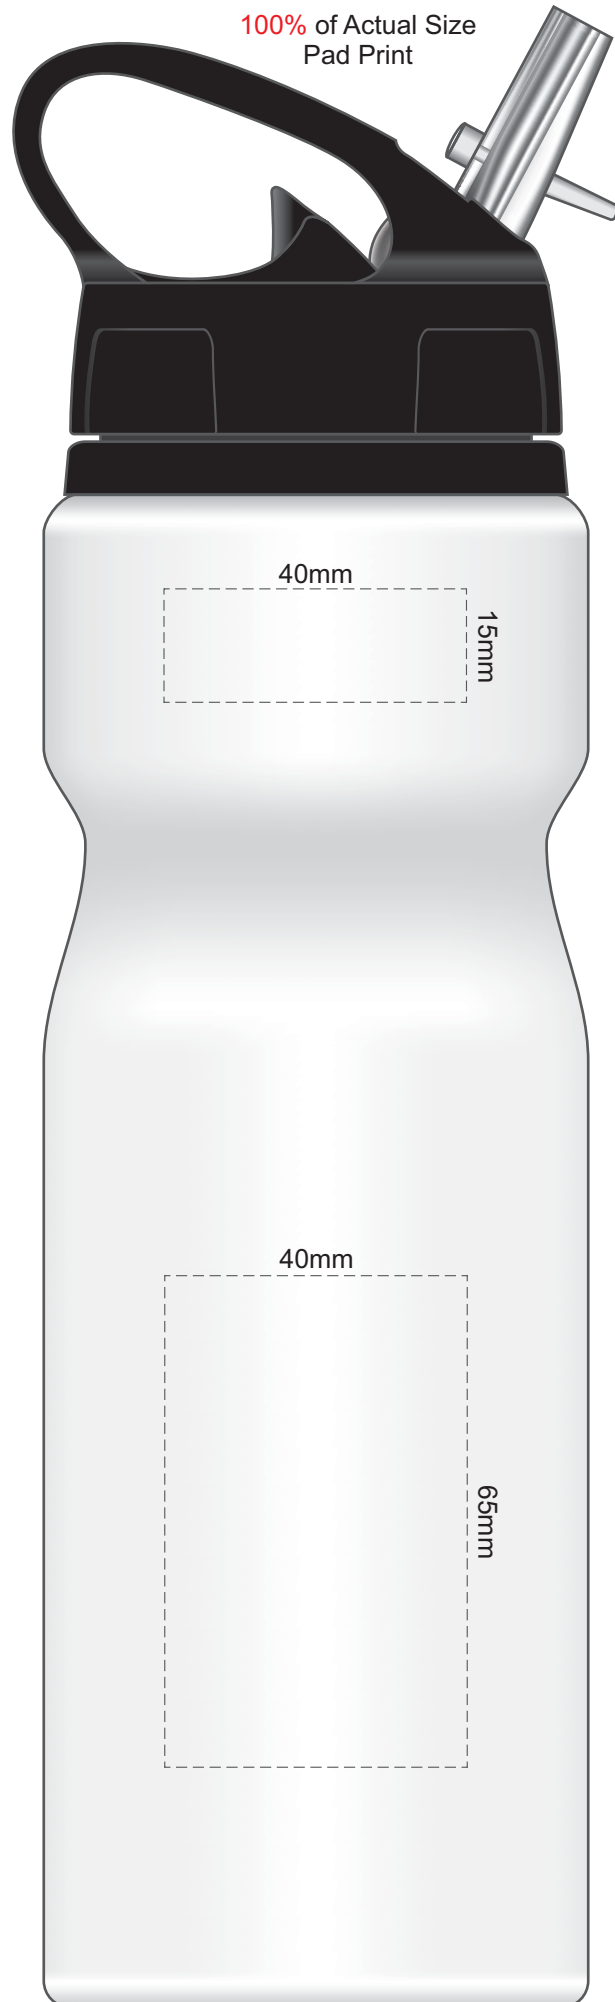

100% of Actual Size
Pad Print

70% of Actual Size
Screen Print

Red Line = Exact opposites of the product
(centre artwork to the red line)

70% of Actual Size
Rotary Digital
(Gloss Finish)

Red Line = Exact opposites of the product
(centre artwork to the red line)

GIFT BOX SLEEVE

50% of Actual Size
Digital Print
327mm

Blue Line = The SIGNIFICANT PRINT AREA
(Keep all critical images & text within this box)
Black Line = Maximum print area
Pink Line = Bleed off to here
Red Line = Fold Line