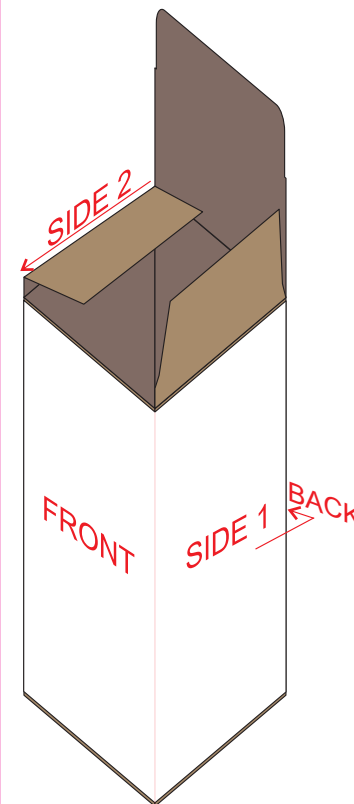

100% of Actual Size
Pad Print

70% of Actual Size
Screen Print

Red Line = Exact opposites of the product
(centre artwork to the red line)

70% of Actual Size
Rotary Digital
(Gloss Finish)

Red Line = Exact opposites of the product
(centre artwork to the red line)

GIFT BOX SLEEVE

50% of Actual Size
Digital Print
327mm

Blue Line = The SIGNIFICANT PRINT AREA
(Keep all critical images & text within this box)
Black Line = Maximum print area
Pink Line = Bleed off to here
Red Line = Fold Line