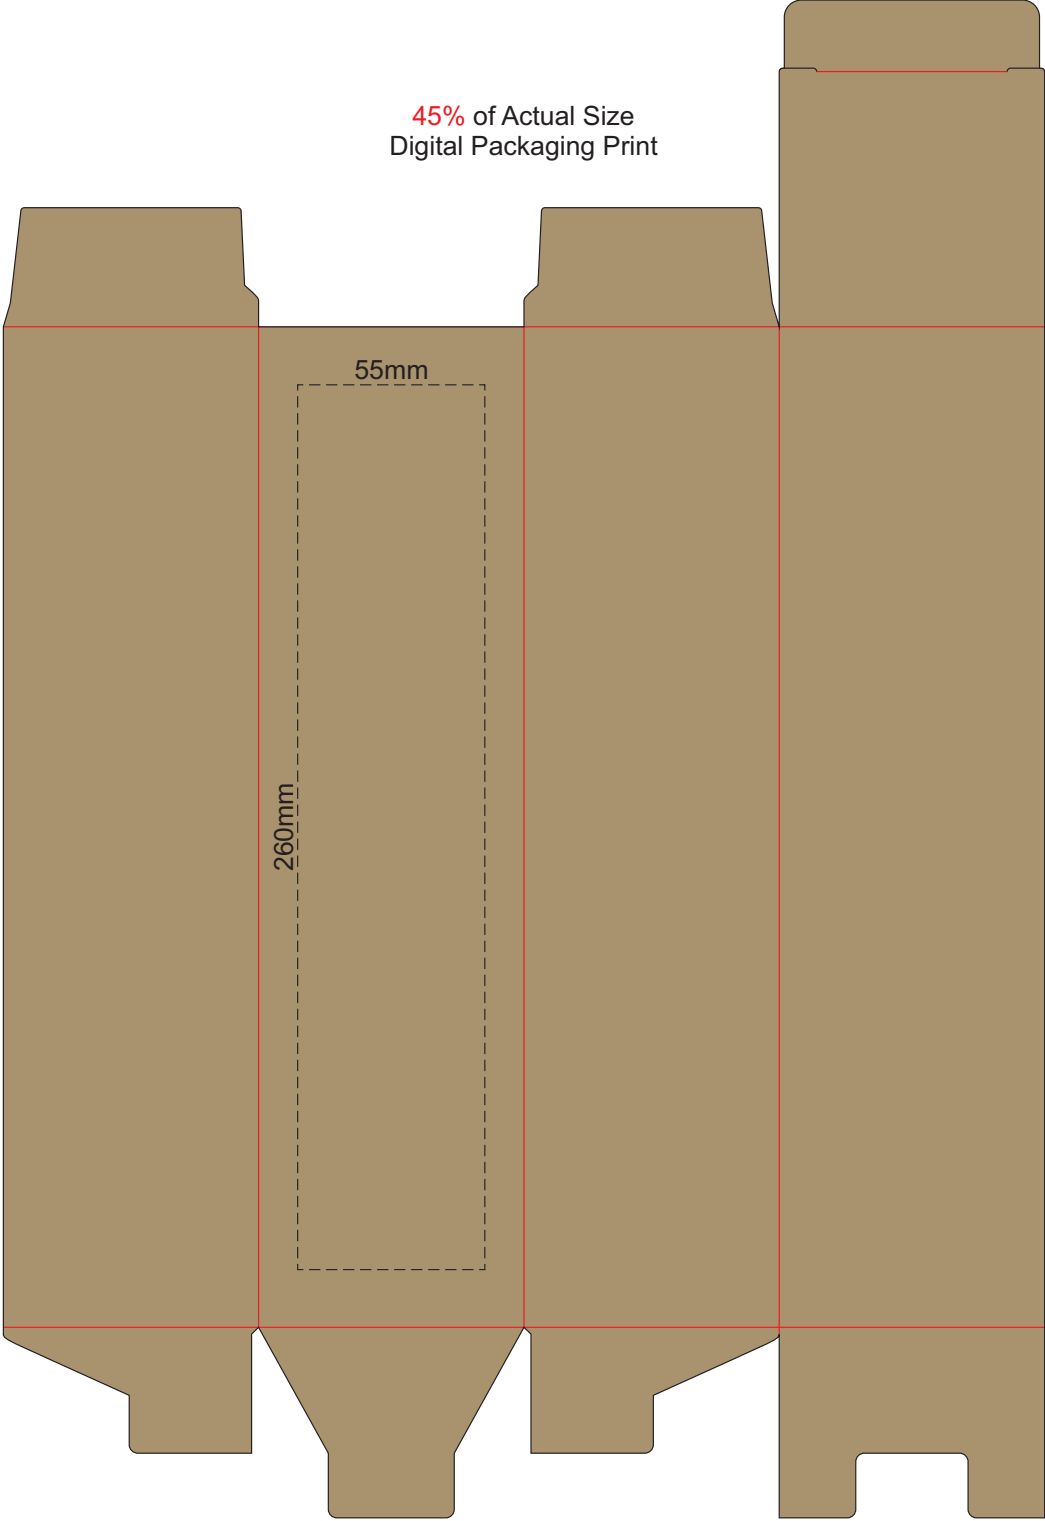

100% of Actual Size
Pad Print

70% of Actual Size
Screen Print

Red Line = Exact opposites of the product
(centre artwork to the red line)

70% of Actual Size
Rotary Digital
(Gloss Finish)

Red Line = Exact opposites of the product
(centre artwork to the red line)

GIFT BOX SLEEVE

50% of Actual Size
Digital Print
327mm

Blue Line = The SIGNIFICANT PRINT AREA
(Keep all critical images & text within this box)
Black Line = Maximum print area
Pink Line = Bleed off to here
Red Line = Fold Line

45% of Actual Size
Digital Packaging Print

Artwork will be printed directly onto the product via CMYK printing (no white), colours will not be vibrant due to white ink not being available for this process.