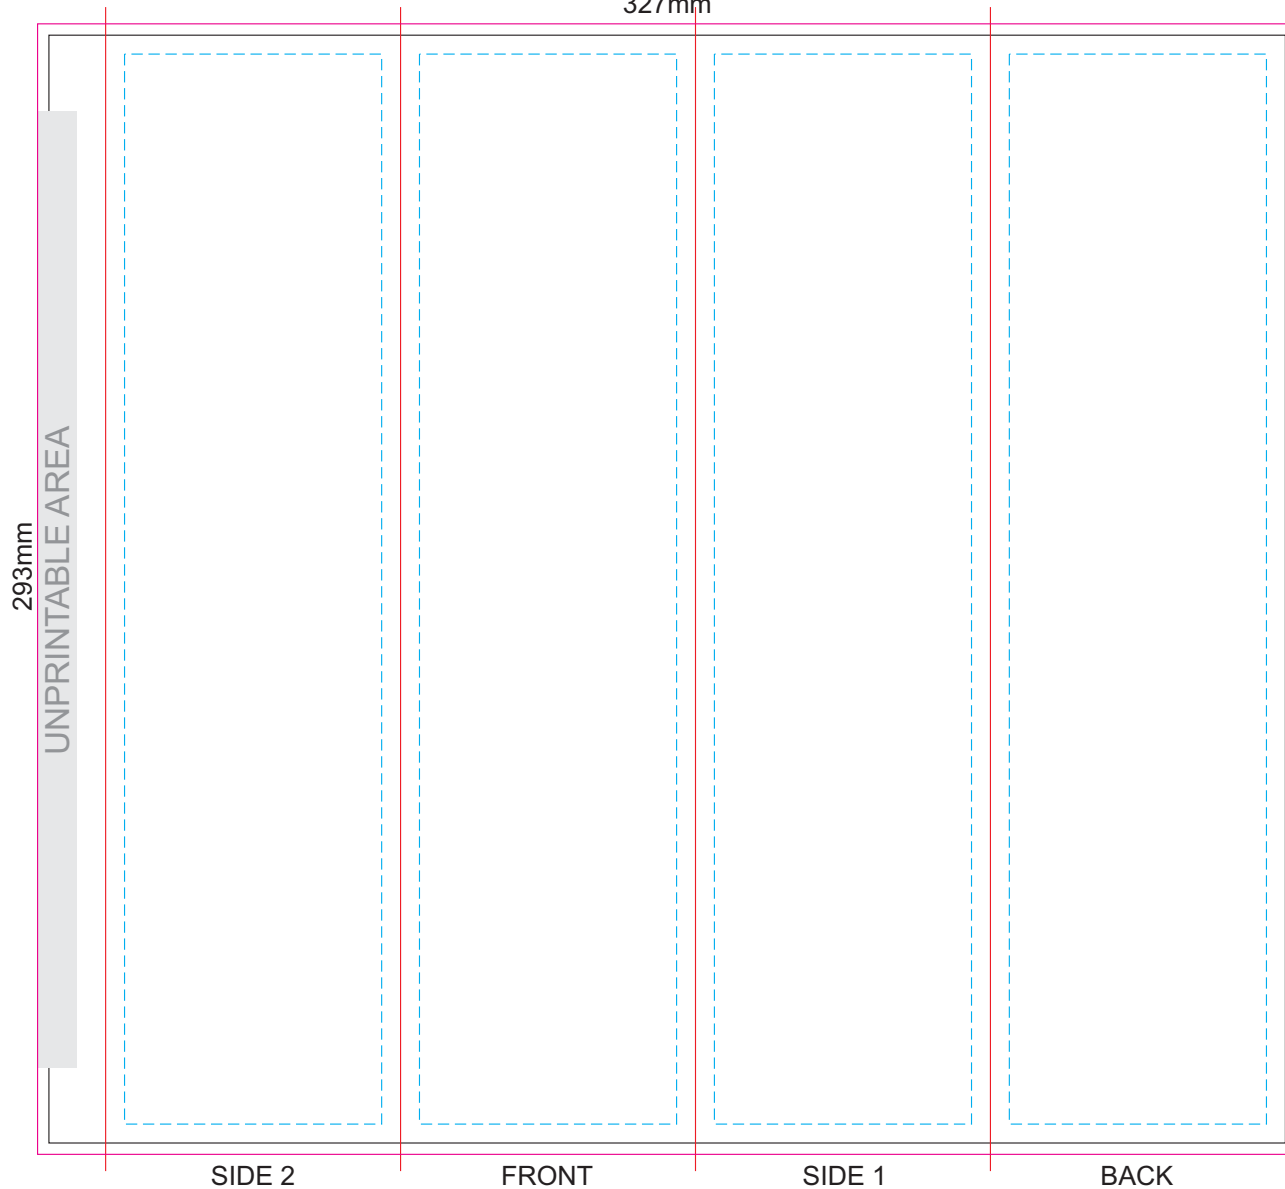

100% of Actual Size
Pad Print

70% of Actual Size
Screen Print

Red Line = Exact opposites of the product
(centre artwork to the red line)

70% of Actual Size
Rotary Digital
(Gloss Finish)

Red Line = Exact opposites of the product
(centre artwork to the red line)

GIFT BOX SLEEVE

50% of Actual Size
Digital Print
327mm

Blue Line = The SIGNIFICANT PRINT AREA
(Keep all critical images & text within this box)
Black Line = Maximum print area
Pink Line = Bleed off to here
Red Line = Fold Line

45% of Actual Size
Digital Packaging Print

Artwork will be printed directly onto the product via CMYK printing (no white), colours will not be vibrant due to white ink not being available for this process.