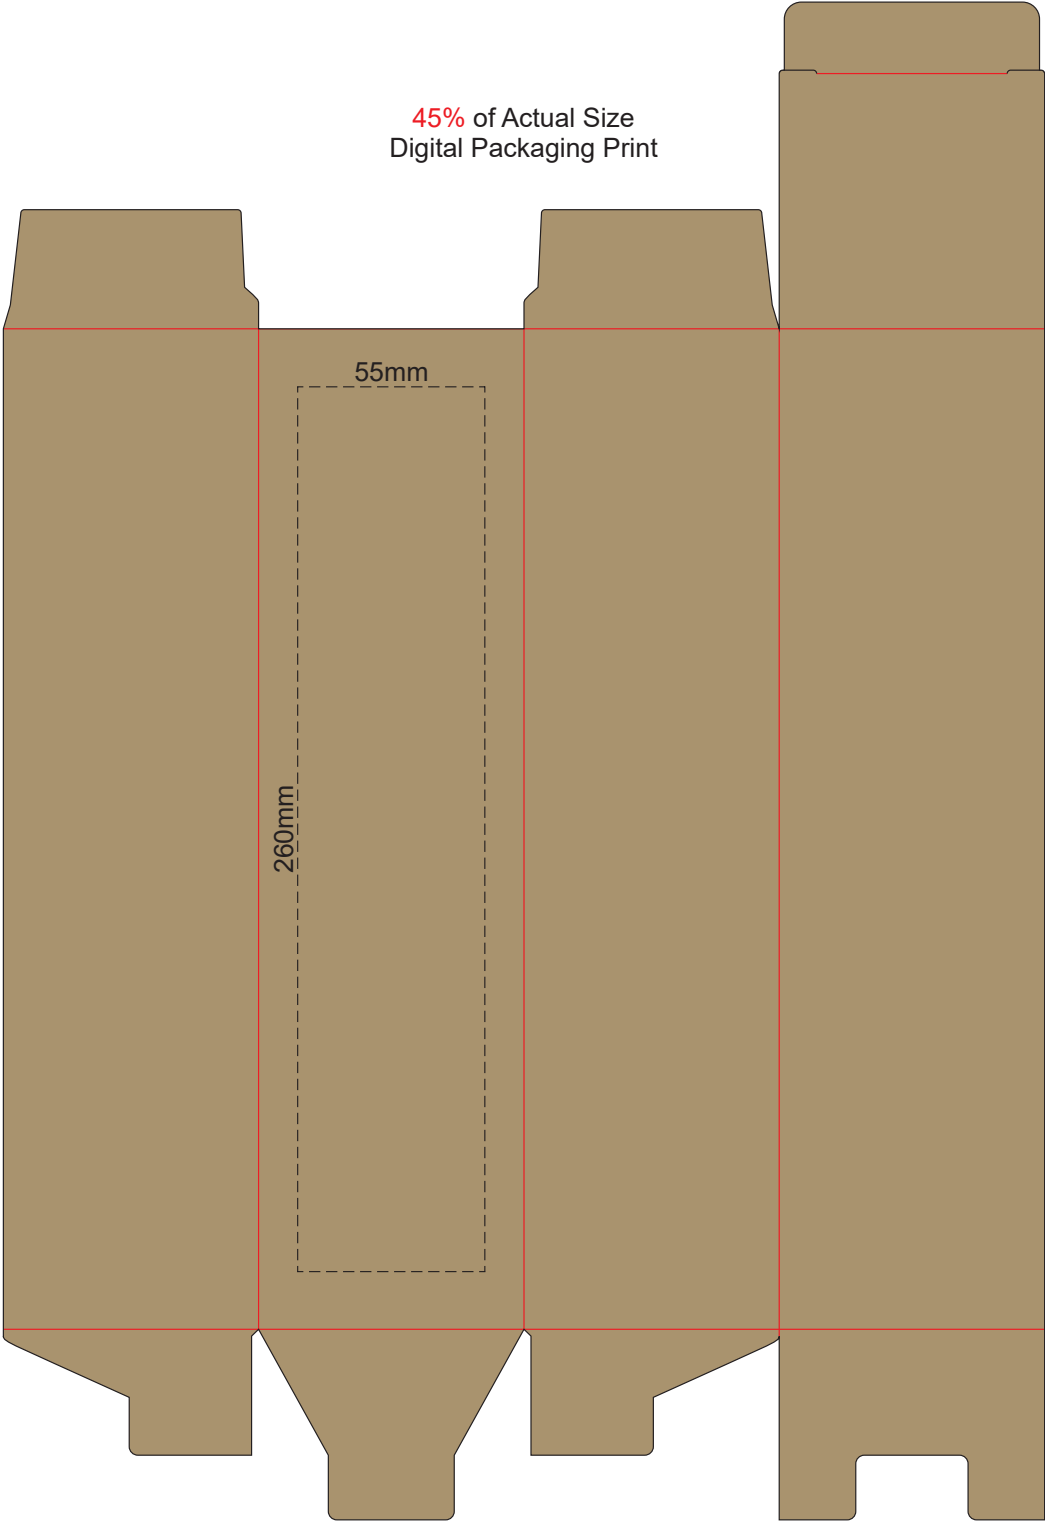

100% of Actual Size
Pad Print

70% of Actual Size
Screen Print

Red Line = Exact opposites of the product
(centre artwork to the red line)

70% of Actual Size
Rotary Digital
(Gloss Finish)

Red Line = Exact opposites of the product
(centre artwork to the red line)

GIFT BOX SLEEVE

50% of Actual Size

Digital Print

327mm

Blue Line = The SIGNIFICANT PRINT AREA
(Keep all critical images & text within this box)

Black Line = Maximum print area

Pink Line = Bleed off to here

Red Line = Fold Line

45% of Actual Size
Digital Packaging Print

Artwork will be printed directly onto the product via CMYK printing (no white), colours will not be vibrant due to white ink not being available for this process.