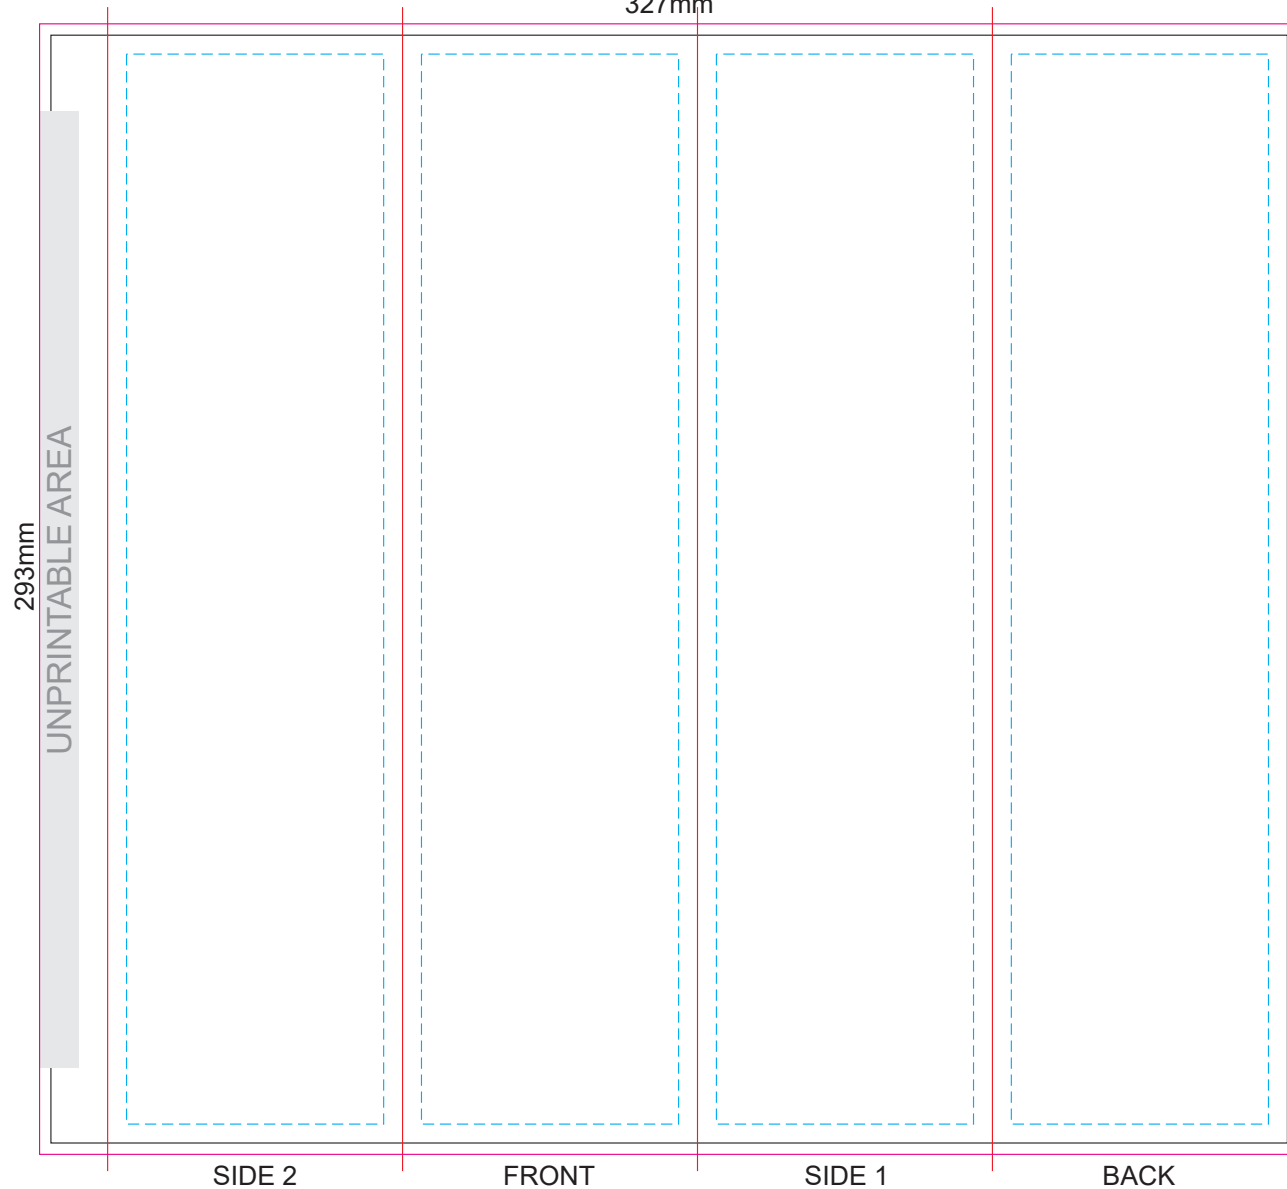

100% of Actual Size
Pad Print

70% of Actual Size
Screen Print

Red Line = Exact opposites of the product
(centre artwork to the red line)

70% of Actual Size
Rotary Digital
(Gloss Finish)

Red Line = Exact opposites of the product
(centre artwork to the red line)

GIFT BOX SLEEVE

50% of Actual Size

Digital Print

327mm

Blue Line = The SIGNIFICANT PRINT AREA
(Keep all critical images & text within this box)

Black Line = Maximum print area

Pink Line = Bleed off to here

Red Line = Fold Line

45% of Actual Size
Digital Packaging Print

Artwork will be printed directly onto the product via CMYK printing (no white), colours will not be vibrant due to white ink not being available for this process.