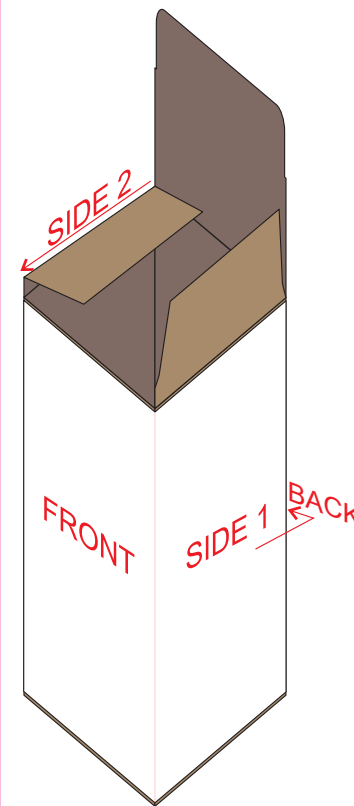

100% of Actual Size
Pad Print

70% of Actual Size
Screen Print

Red Line = Exact opposites of the product
(centre artwork to the red line)

70% of Actual Size
Rotary Digital
(Gloss Finish)

Red Line = Exact opposites of the product
(centre artwork to the red line)

GIFT BOX SLEEVE

50% of Actual Size

Digital Print

327mm

Blue Line = The SIGNIFICANT PRINT AREA
(Keep all critical images & text within this box)

Black Line = Maximum print area

Pink Line = Bleed off to here

Red Line = Fold Line