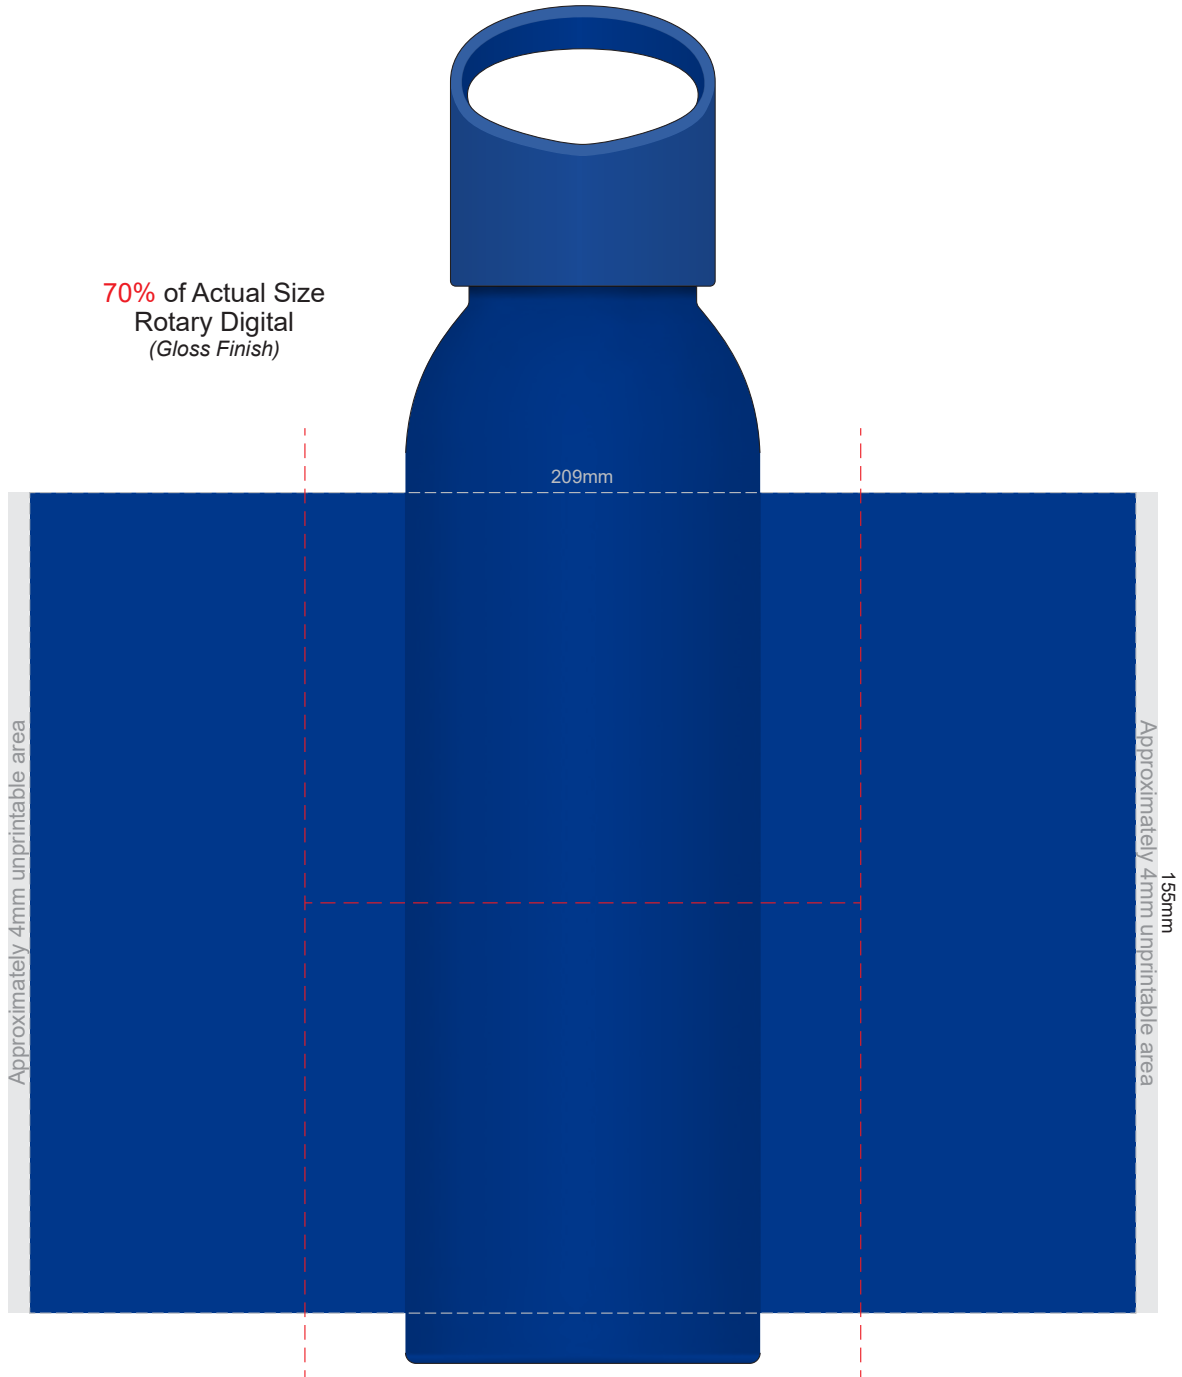

100% of Actual Size
Pad Print

70% of Actual Size
Screen Print

Red Line = Exact opposites of the product
(centre artwork to the red line)

70% of Actual Size
Rotary Digital
(Gloss Finish)

Red Line = Exact opposites of the product
(centre artwork to the red line)

GIFT BOX SLEEVE

50% of Actual Size

Digital Print

327mm

Blue Line = The SIGNIFICANT PRINT AREA
(Keep all critical images & text within this box)

Black Line = Maximum print area

Pink Line = Bleed off to here

Red Line = Fold Line