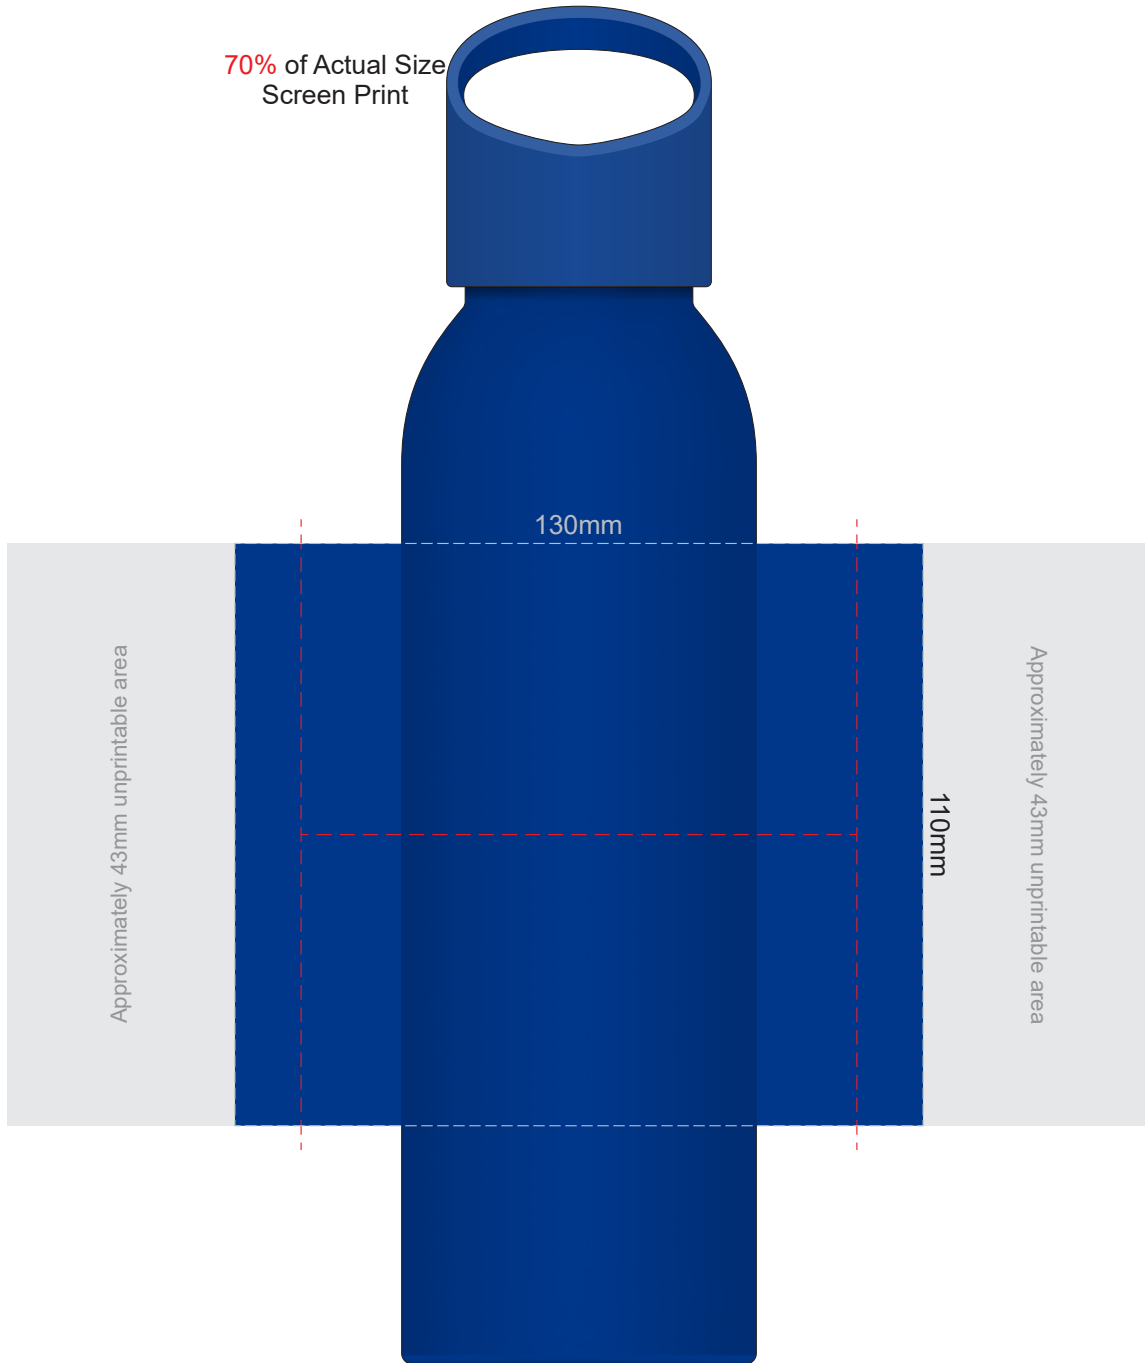

100% of Actual Size
Pad Print

70% of Actual Size
Screen Print

Red Line = Exact opposites of the product
(centre artwork to the red line)

70% of Actual Size
Rotary Digital
(Gloss Finish)

Red Line = Exact opposites of the product
(centre artwork to the red line)

GIFT BOX SLEEVE

50% of Actual Size

Digital Print

327mm

Blue Line = The SIGNIFICANT PRINT AREA
(Keep all critical images & text within this box)

Black Line = Maximum print area

Pink Line = Bleed off to here

Red Line = Fold Line