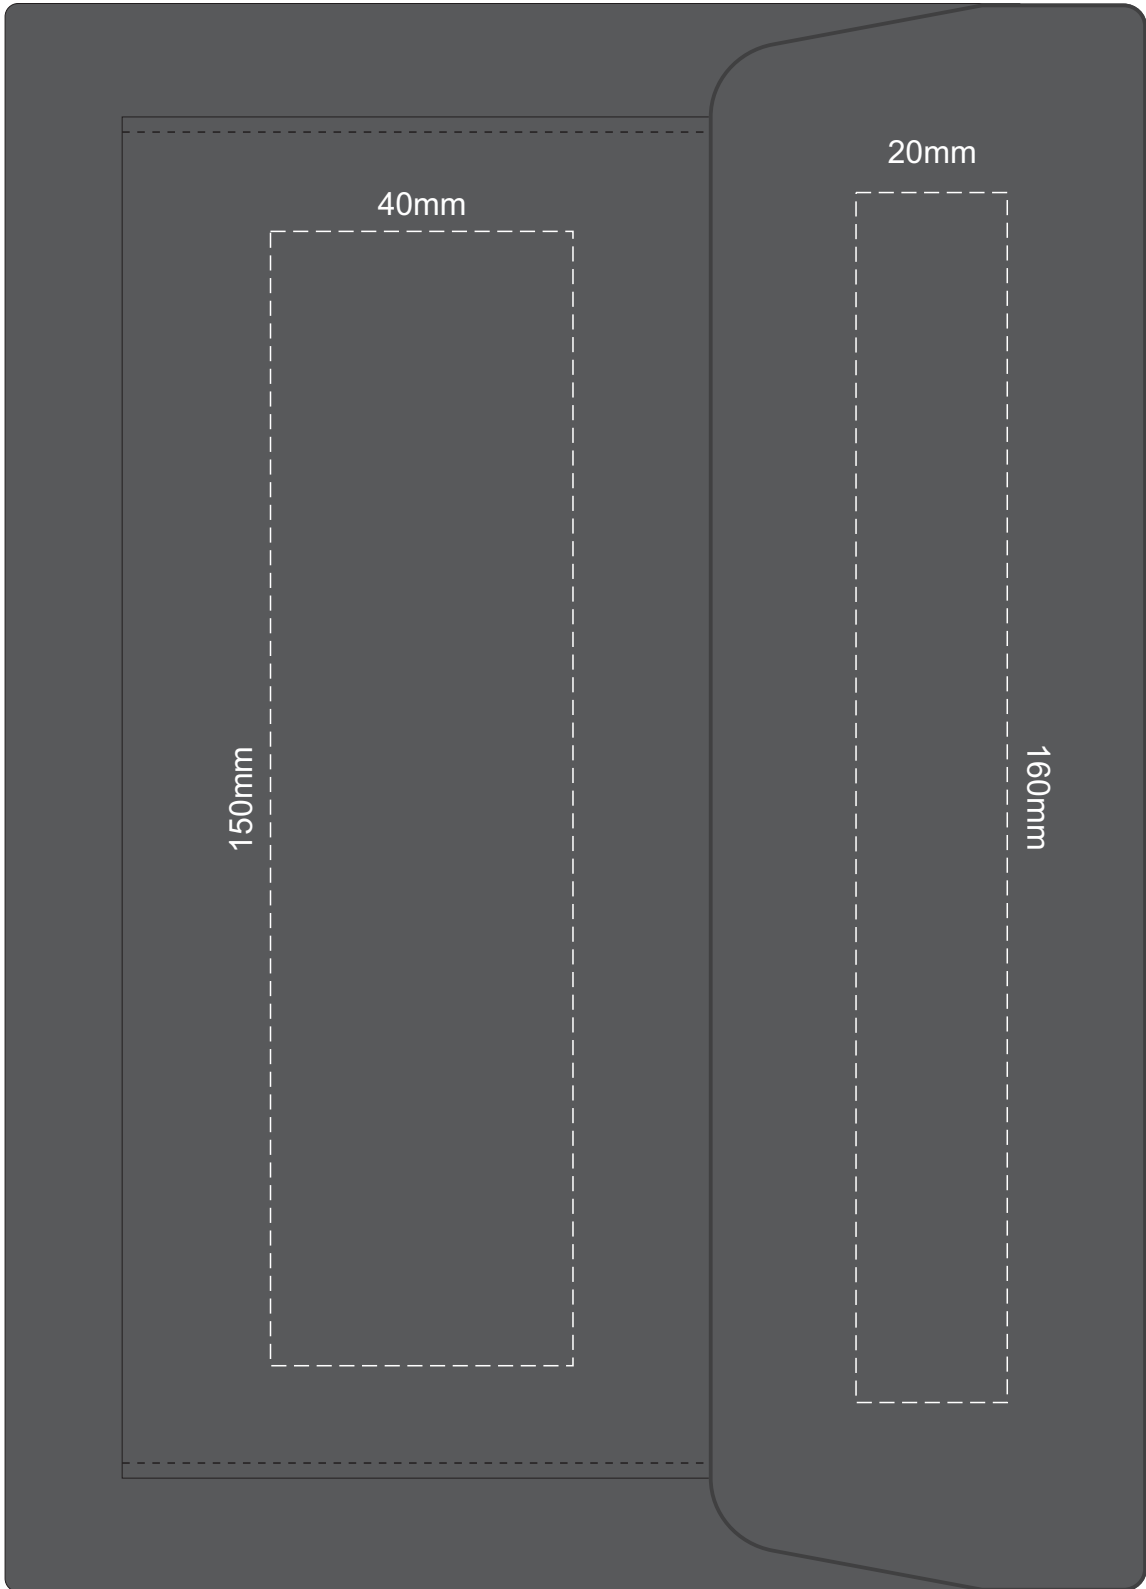

100% of Actual Size  
Screen Print (one colour)

100% of Actual Size  
Thermo Debossing

Thermo Deboss Finish