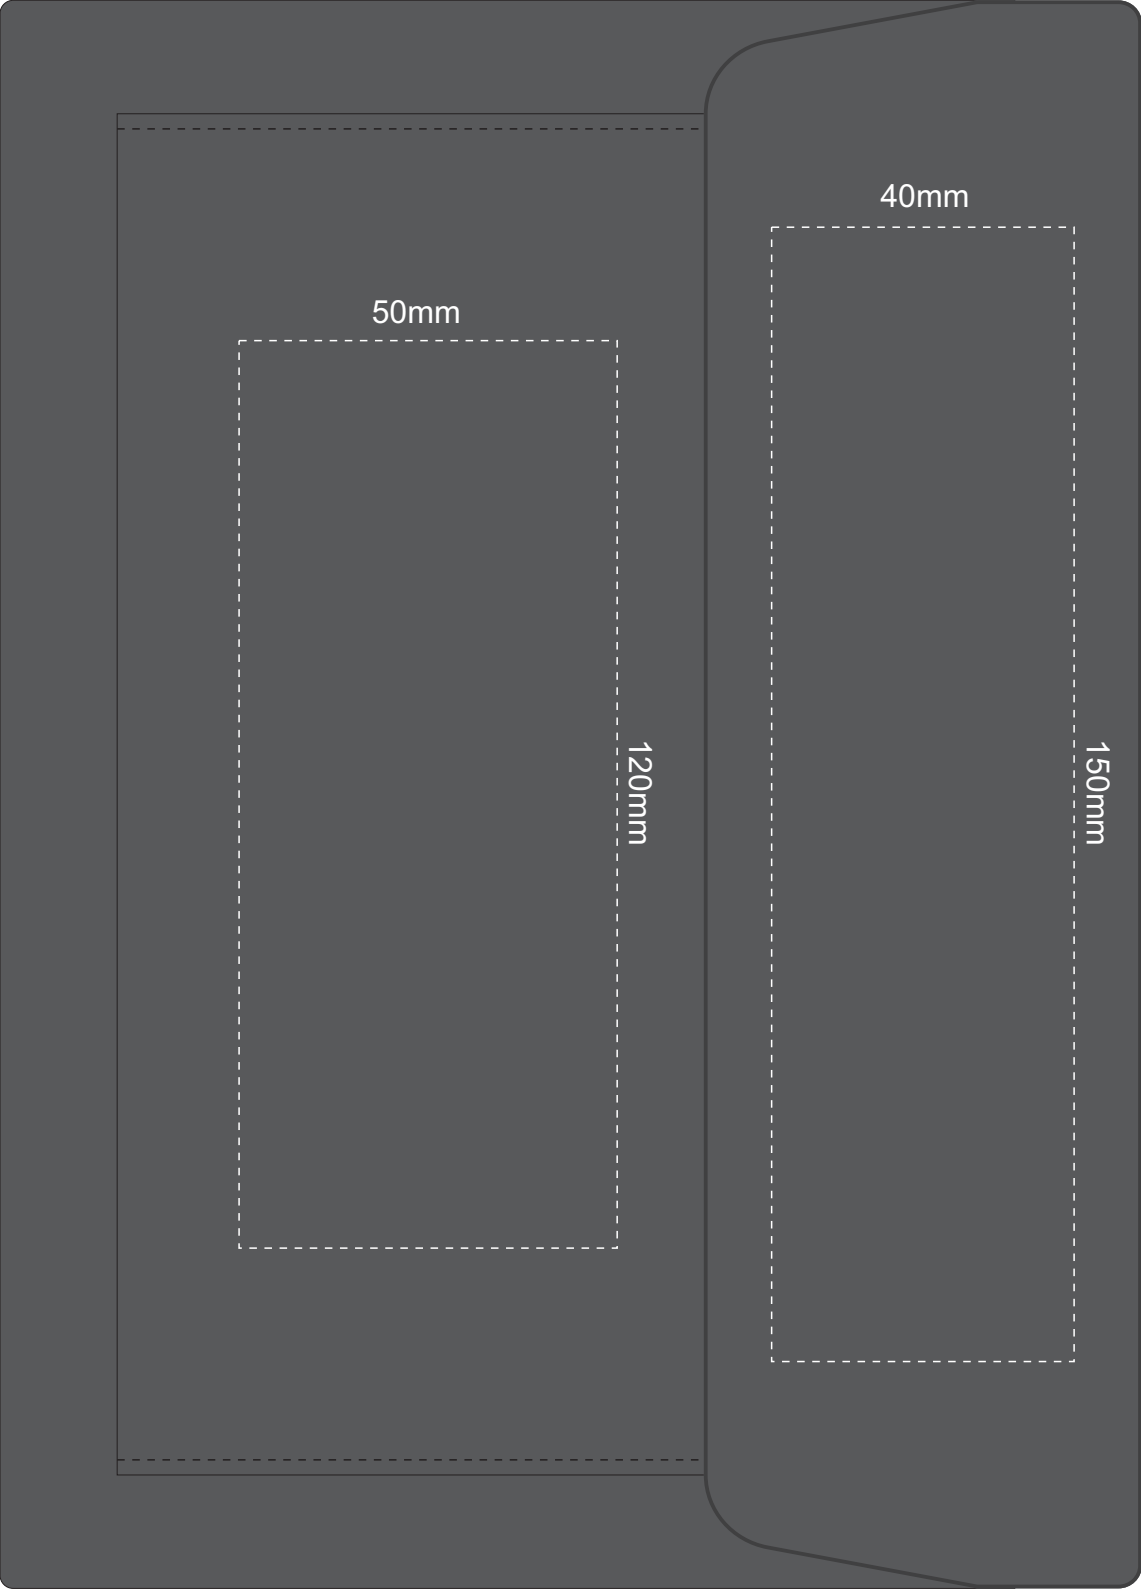

100% of Actual Size  
Screen Print (one colour)

100% of Actual Size  
Thermo Debossing

Thermo Deboss Finish