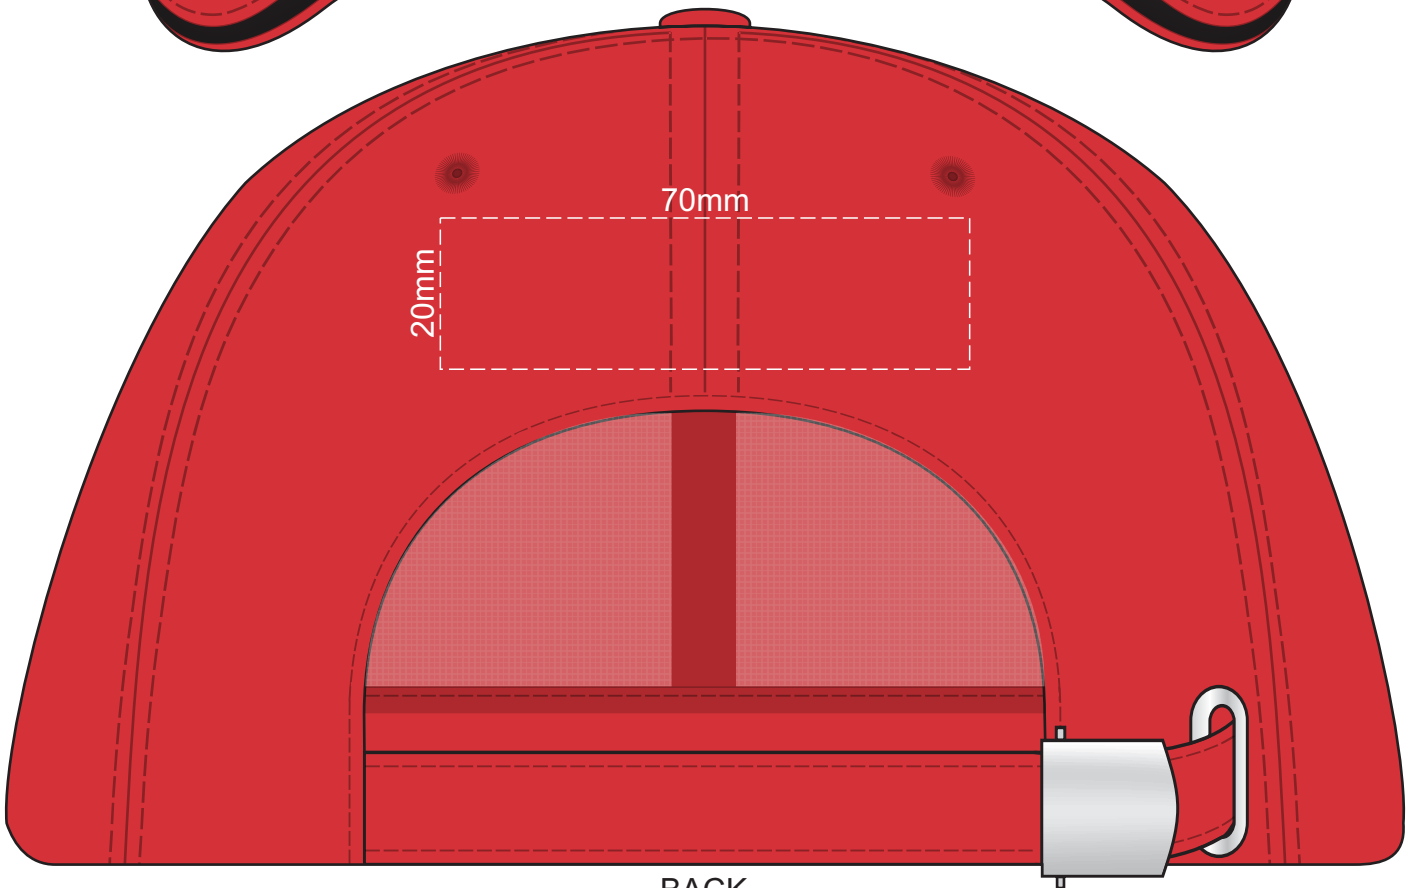

100% of Actual Size
Colourflex Transfer
Faux Embroidery
DigiFlex Transfer
FRONT

80% of Actual Size
Colourflex Transfer
Faux Embroidery
DigiFlex Transfer
LEFT SIDE ONLY

100% of Actual Size
Embroidery
FRONT