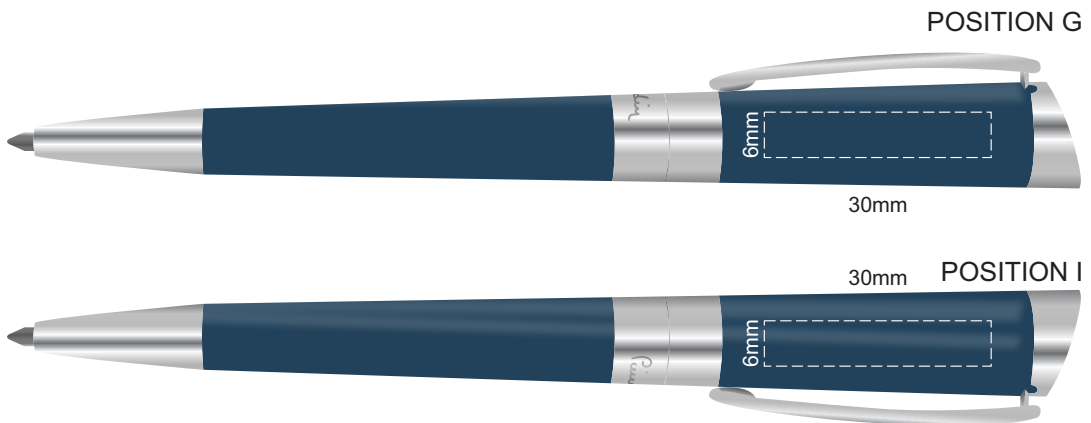

100% of Actual Size
Laser Engraving

100% of Actual Size
Laser Engraving

Engraves to Silver mirror finish