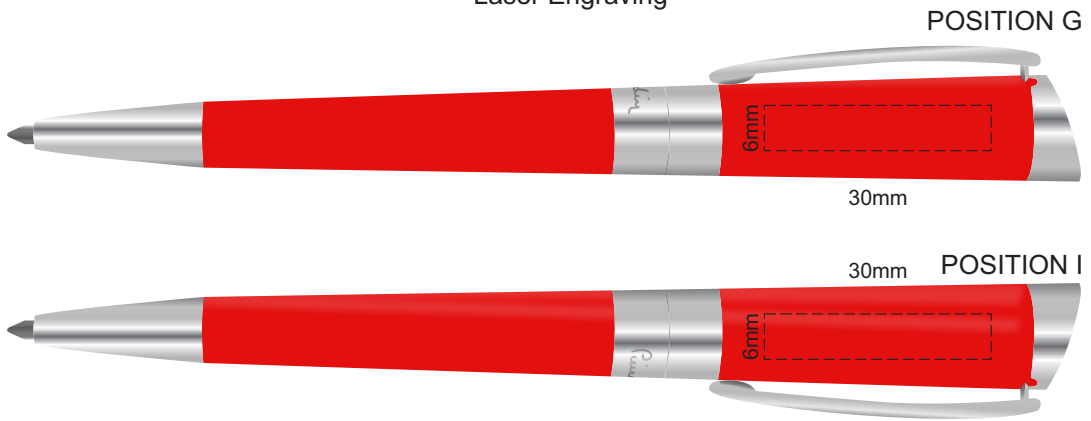

100% of Actual Size
Laser Engraving

100% of Actual Size
Laser Engraving

Engraves to Silver mirror finish