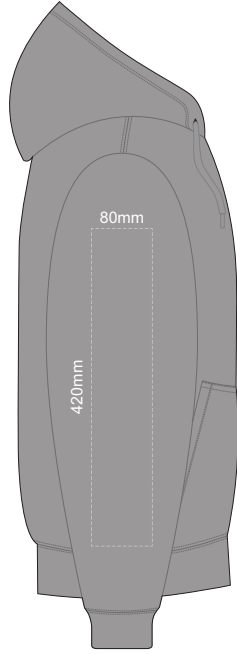

10% of Actual Size  
Colourflex Transfer  
Faux Embroidery  
DigiFlex Transfer

**FRONT XXL**

10% of Actual Size  
Colourflex Transfer  
Faux Embroidery  
DigiFlex Transfer

**BACK XXL**

Print area can be rotated to best suit.  
Branding area can be moved **anywhere** within the red line.

10% of Actual Size  
Colourflex Transfer  
Faux Embroidery  
DigiFlex Transfer

**FRONT 3XL**

10% of Actual Size  
Colourflex Transfer  
Faux Embroidery  
DigiFlex Transfer

**BACK 3XL**

Print area can be rotated to best suit.  
Branding area can be moved anywhere within the red line.

10% of Actual Size  
Colourflex Transfer  
Faux Embroidery  
DigiFlex Transfer

**FRONT 4XL**

10% of Actual Size  
Colourflex Transfer  
Faux Embroidery  
DigiFlex Transfer

**BACK 4XL**

Print area can be rotated to best suit.  
Branding area can be moved anywhere within the red line.

10% of Actual Size  
Colourflex Transfer  
Faux Embroidery  
DigiFlex Transfer

**SIDE 1 XS**

**SIDE 2 XS**

10% of Actual Size  
Colourflex Transfer  
Faux Embroidery  
DigiFlex Transfer

**SIDE 1 SMALL**

**SIDE 2 SMALL**