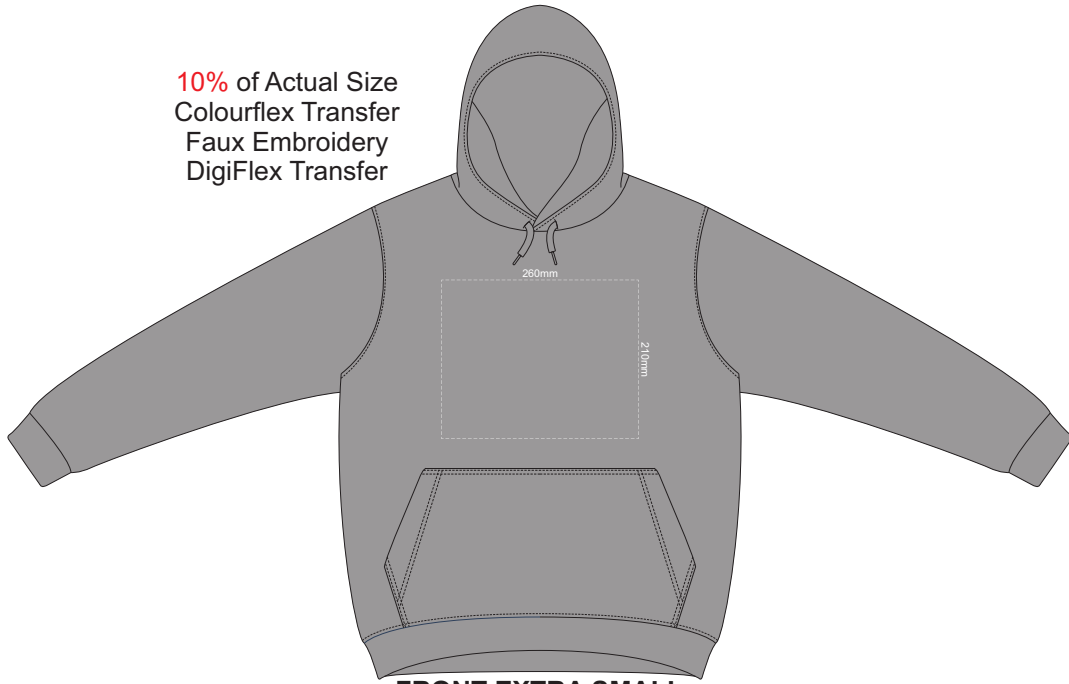

**FRONT XXL**

10% of Actual Size  
Screen Print (3 col max)

**BACK XXL**

10% of Actual Size  
Screen Print (3 col max)

**FRONT 3XL**

10% of Actual Size  
Screen Print (3 col max)

**BACK 3XL**

10% of Actual Size  
Screen Print (3 col max)

**FRONT 4XL**

10% of Actual Size  
Screen Print (3 col max)

**BACK 4XL**

10% of Actual Size  
Colourflex Transfer  
Faux Embroidery  
DigiFlex Transfer

**FRONT EXTRA SMALL**

10% of Actual Size  
Colourflex Transfer  
Faux Embroidery  
DigiFlex Transfer

**BACK EXTRA SMALL**

Print area can be rotated to best suit.  
Branding area can be moved anywhere within the red line.

10% of Actual Size  
Colourflex Transfer  
Faux Embroidery  
DigiFlex Transfer

**FRONT SMALL**

10% of Actual Size  
Colourflex Transfer  
Faux Embroidery  
DigiFlex Transfer

**BACK SMALL**

Print area can be rotated to best suit.  
Branding area can be moved anywhere within the red line.

10% of Actual Size  
Colourflex Transfer  
Faux Embroidery  
DigiFlex Transfer