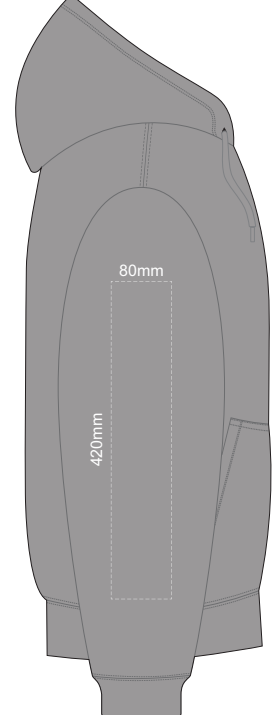

10% of Actual Size  
Colourflex Transfer  
Faux Embroidery  
DigiFlex Transfer

**SIDE 1 XS**

**SIDE 2 XS**

10% of Actual Size  
Colourflex Transfer  
Faux Embroidery  
DigiFlex Transfer

**SIDE 1 SMALL**

**SIDE 2 SMALL**

10% of Actual Size  
Colourflex Transfer  
Faux Embroidery  
DigiFlex Transfer

**SIDE 1 MEDIUM**

**SIDE 2 MEDIUM**

10% of Actual Size  
Colourflex Transfer  
Faux Embroidery  
DigiFlex Transfer

**SIDE 1 LARGE**

**SIDE 2 LARGE**

10% of Actual Size  
Colourflex Transfer  
Faux Embroidery  
DigiFlex Transfer

**SIDE 1 XL**

**SIDE 2 XL**

10% of Actual Size  
Colourflex Transfer  
Faux Embroidery  
DigiFlex Transfer

**SIDE 1 2XL**

**SIDE 2 2XL**

10% of Actual Size  
Colourflex Transfer  
Faux Embroidery  
DigiFlex Transfer

**SIDE 1 3XL**

**SIDE 2 3XL**

10% of Actual Size  
Colourflex Transfer  
Faux Embroidery  
DigiFlex Transfer

**SIDE 1 4XL**