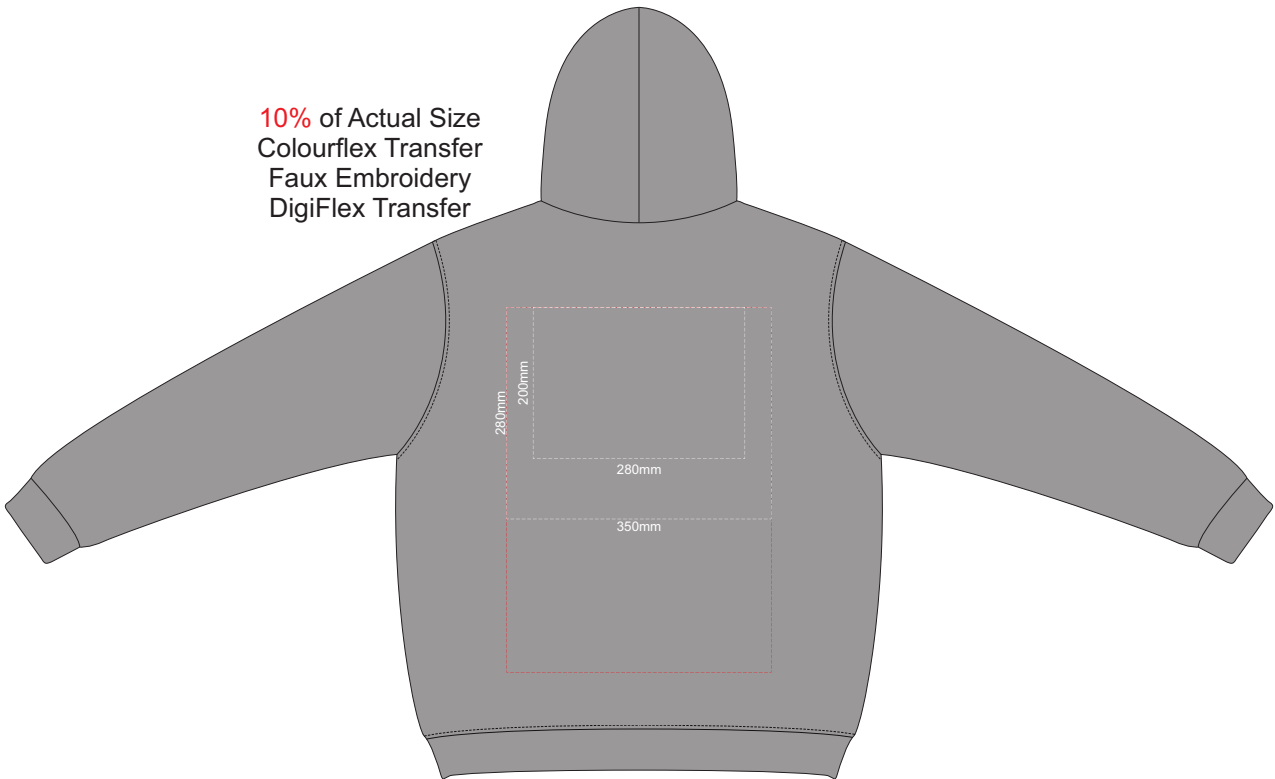

10% of Actual Size  
Colourflex Transfer  
Faux Embroidery  
DigiFlex Transfer

10% of Actual Size  
Colourflex Transfer  
Faux Embroidery  
DigiFlex Transfer

Print area can be rotated to best suit.  
Branding area can be moved anywhere within the red line.

10% of Actual Size  
Colourflex Transfer  
Faux Embroidery  
DigiFlex Transfer

**FRONT XXL**

10% of Actual Size  
Colourflex Transfer  
Faux Embroidery  
DigiFlex Transfer

**BACK XXL**

Print area can be rotated to best suit.  
Branding area can be moved **anywhere** within the red line.

10% of Actual Size  
Colourflex Transfer  
Faux Embroidery  
DigiFlex Transfer

**FRONT 3XL**

10% of Actual Size  
Colourflex Transfer  
Faux Embroidery  
DigiFlex Transfer

**BACK 3XL**

Print area can be rotated to best suit.  
Branding area can be moved anywhere within the red line.