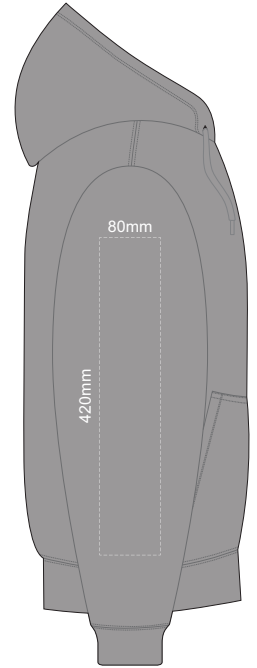

10% of Actual Size  
Colourflex Transfer  
Faux Embroidery  
DigiFlex Transfer

**FRONT 4XL**

10% of Actual Size  
Colourflex Transfer  
Faux Embroidery  
DigiFlex Transfer

**BACK 4XL**

Print area can be rotated to best suit.  
Branding area can be moved anywhere within the red line.

10% of Actual Size  
Colourflex Transfer  
Faux Embroidery  
DigiFlex Transfer

**SIDE 1 XS**

**SIDE 2 XS**

10% of Actual Size  
Colourflex Transfer  
Faux Embroidery  
DigiFlex Transfer

**SIDE 1 SMALL**

**SIDE 2 SMALL**

10% of Actual Size  
Colourflex Transfer  
Faux Embroidery  
DigiFlex Transfer

**SIDE 1 MEDIUM**

**SIDE 2 MEDIUM**

10% of Actual Size  
Colourflex Transfer  
Faux Embroidery  
DigiFlex Transfer

**SIDE 1 LARGE**

**SIDE 2 LARGE**

10% of Actual Size  
Colourflex Transfer  
Faux Embroidery  
DigiFlex Transfer

**SIDE 1 XL**

**SIDE 2 XL**

10% of Actual Size  
Colourflex Transfer  
Faux Embroidery  
DigiFlex Transfer

**SIDE 1 2XL**