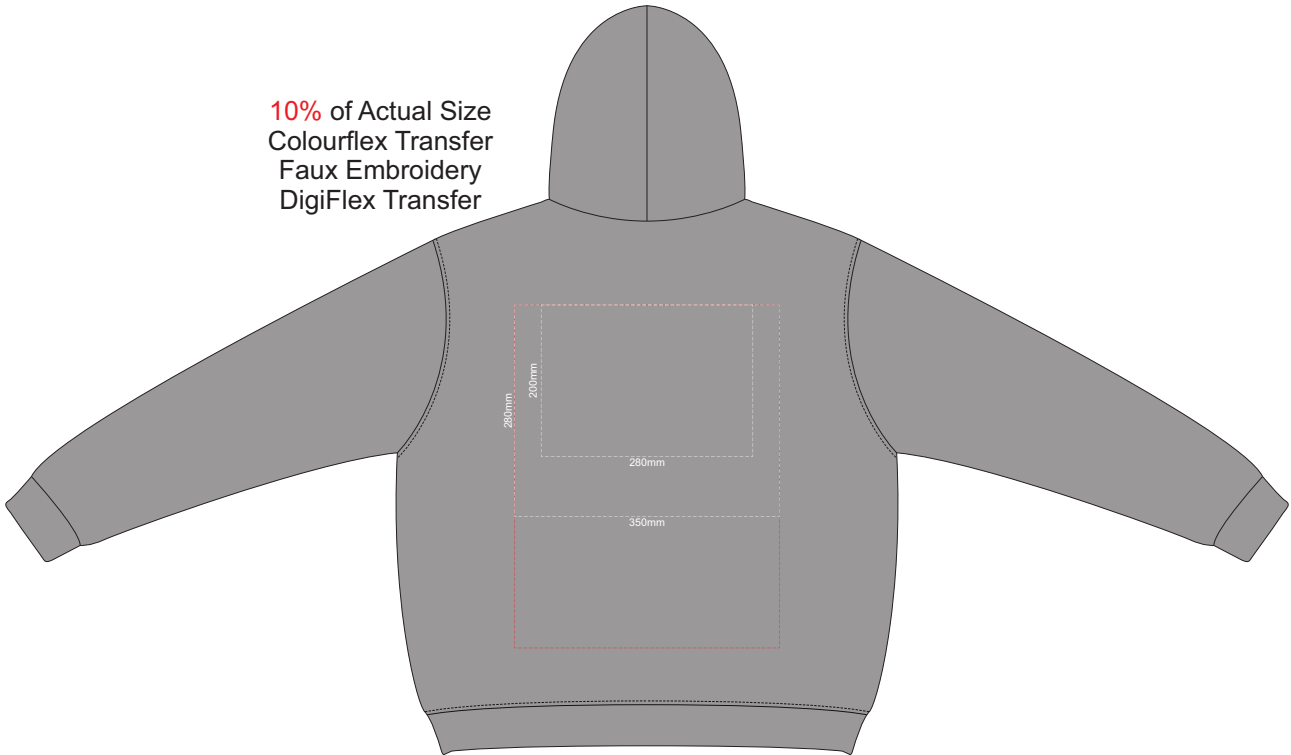

BACK XXL

Print area can be rotated to best suit.
Branding area can be moved **anywhere** within the red line.