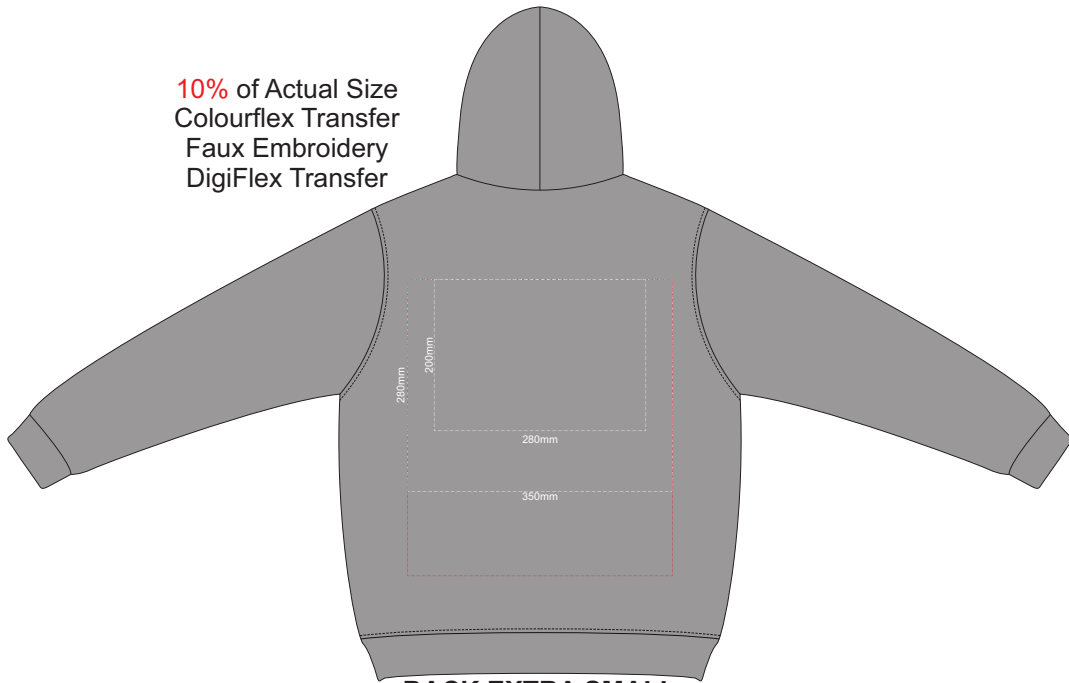

**FRONT XXL**

10% of Actual Size  
Screen Print (3 col max)

**BACK XXL**

10% of Actual Size  
Screen Print (3 col max)

**FRONT 3XL**

10% of Actual Size  
Screen Print (3 col max)

**BACK 3XL**

10% of Actual Size  
Screen Print (3 col max)

**FRONT 4XL**

10% of Actual Size  
Screen Print (3 col max)

**BACK 4XL**

10% of Actual Size  
Colourflex Transfer  
Faux Embroidery  
DigiFlex Transfer

**FRONT EXTRA SMALL**

10% of Actual Size  
Colourflex Transfer  
Faux Embroidery  
DigiFlex Transfer

**BACK EXTRA SMALL**

Print area can be rotated to best suit.  
Branding area can be moved anywhere within the red line.

10% of Actual Size  
Colourflex Transfer  
Faux Embroidery  
DigiFlex Transfer

**FRONT SMALL**

10% of Actual Size  
Colourflex Transfer  
Faux Embroidery  
DigiFlex Transfer

**BACK SMALL**

Print area can be rotated to best suit.  
Branding area can be moved anywhere within the red line.

10% of Actual Size  
Colourflex Transfer  
Faux Embroidery  
DigiFlex Transfer