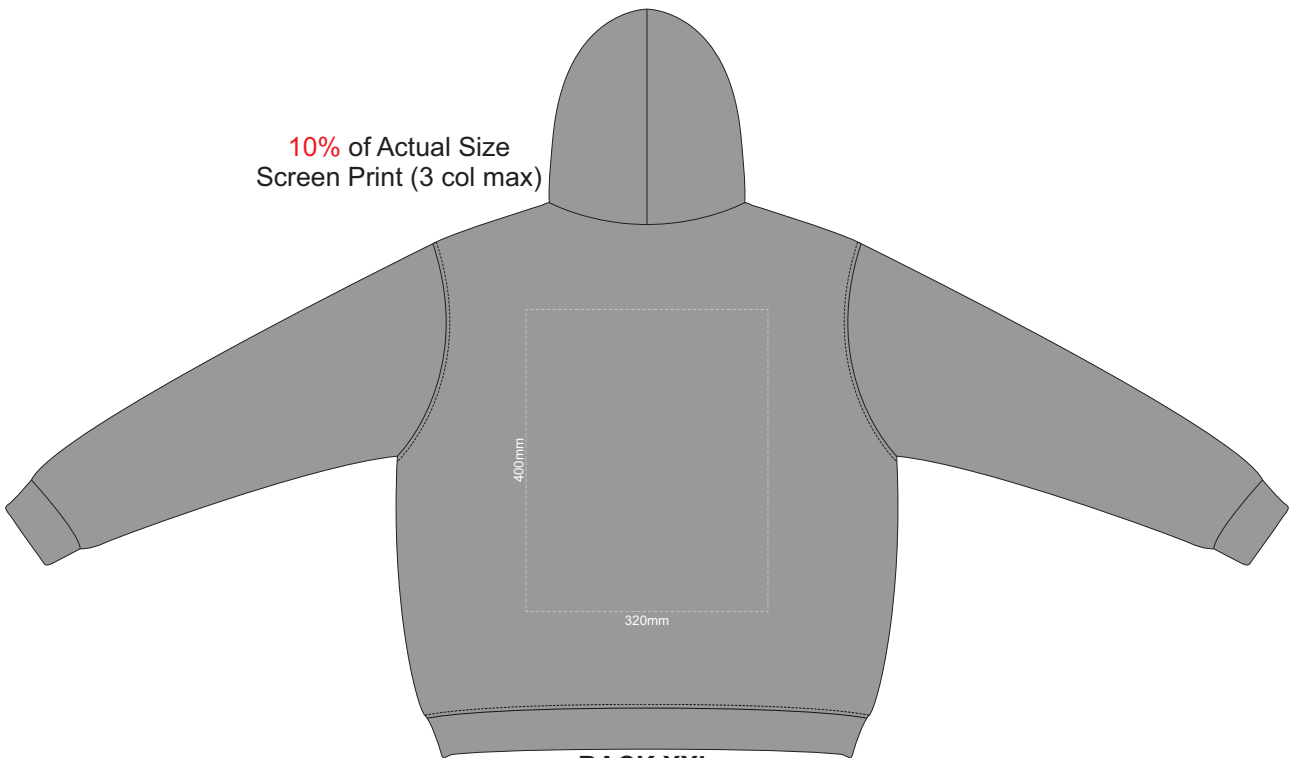

**BACK EXTRA SMALL**

10% of Actual Size  
Screen Print (3 col max)

**FRONT MEDIUM**

10% of Actual Size  
Screen Print (3 col max)

**BACK MEDIUM**

10% of Actual Size  
Screen Print (3 col max)

**FRONT LARGE**

10% of Actual Size  
Screen Print (3 col max)

**BACK LARGE**

10% of Actual Size  
Screen Print (3 col max)

**FRONT EXTRA LARGE**

10% of Actual Size  
Screen Print (3 col max)

**BACK EXTRA LARGE**

10% of Actual Size  
Screen Print (3 col max)

**FRONT XXL**

10% of Actual Size  
Screen Print (3 col max)

**BACK XXL**

10% of Actual Size  
Screen Print (3 col max)

**FRONT 3XL**

10% of Actual Size  
Screen Print (3 col max)

**BACK 3XL**

10% of Actual Size  
Screen Print (3 col max)

**BACK EXTRA SMALL**

Print area can be rotated to best suit.  
Branding area can be moved anywhere within the red line.

10% of Actual Size  
Colourflex Transfer  
Faux Embroidery  
DigiFlex Transfer

**FRONT SMALL**