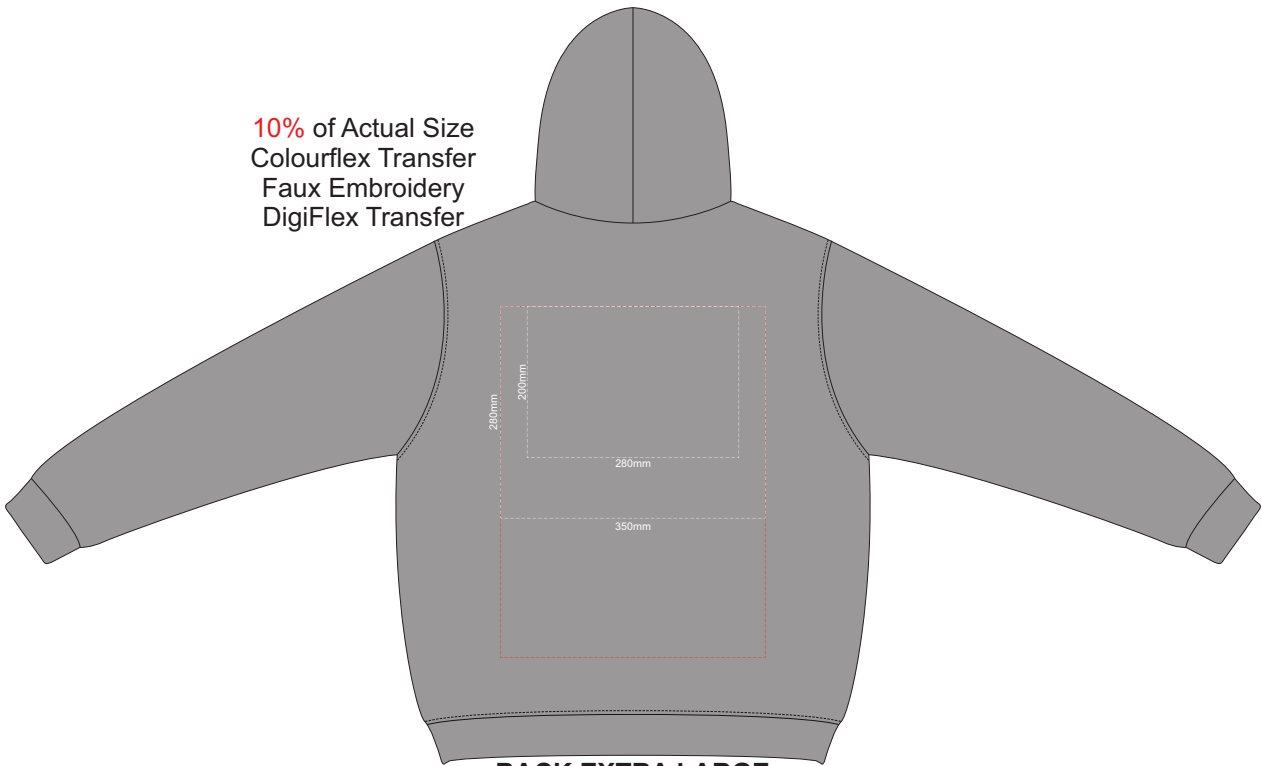

10% of Actual Size
Colourflex Transfer
Faux Embroidery
DigiFlex Transfer