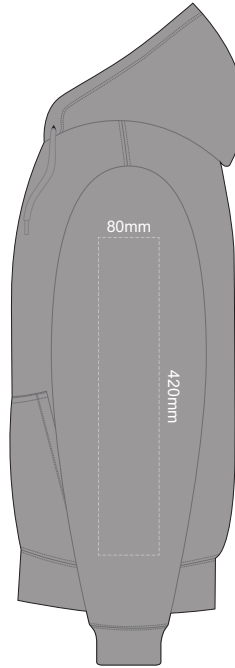

10% of Actual Size  
Colourflex Transfer  
Faux Embroidery  
DigiFlex Transfer

**FRONT 4XL**

10% of Actual Size  
Colourflex Transfer  
Faux Embroidery  
DigiFlex Transfer

**BACK 4XL**

Print area can be rotated to best suit.  
Branding area can be moved anywhere within the red line.

10% of Actual Size  
Colourflex Transfer  
Faux Embroidery  
DigiFlex Transfer

**SIDE 1 XS**

**SIDE 2 XS**

10% of Actual Size  
Colourflex Transfer  
Faux Embroidery  
DigiFlex Transfer

**SIDE 1 SMALL**

**SIDE 2 SMALL**

10% of Actual Size  
Colourflex Transfer  
Faux Embroidery  
DigiFlex Transfer

**SIDE 1 MEDIUM**

**SIDE 2 MEDIUM**

10% of Actual Size  
Colourflex Transfer  
Faux Embroidery  
DigiFlex Transfer

**SIDE 1 LARGE**

**SIDE 2 LARGE**

10% of Actual Size  
Colourflex Transfer  
Faux Embroidery  
DigiFlex Transfer

**SIDE 1 XL**

**SIDE 2 XL**

10% of Actual Size  
Colourflex Transfer  
Faux Embroidery  
DigiFlex Transfer

**SIDE 1 2XL**