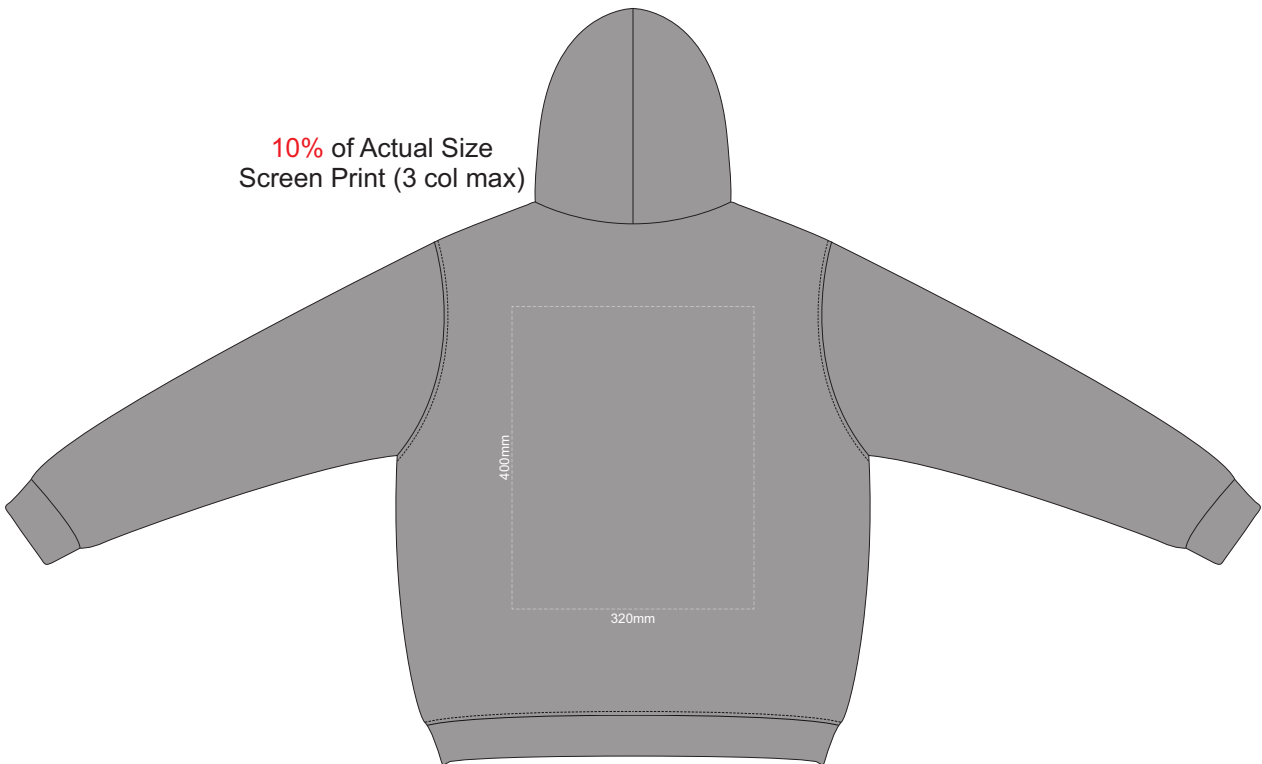

**BACK EXTRA SMALL**

10% of Actual Size  
Screen Print (3 col max)

**FRONT MEDIUM**

10% of Actual Size  
Screen Print (3 col max)

**BACK MEDIUM**

10% of Actual Size  
Screen Print (3 col max)

**FRONT LARGE**

10% of Actual Size  
Screen Print (3 col max)

**BACK LARGE**

10% of Actual Size  
Screen Print (3 col max)

**FRONT EXTRA LARGE**

10% of Actual Size  
Screen Print (3 col max)

**BACK EXTRA LARGE**

10% of Actual Size  
Screen Print (3 col max)

**FRONT XXL**

10% of Actual Size  
Screen Print (3 col max)

**BACK XXL**

10% of Actual Size  
Screen Print (3 col max)

**FRONT 3XL**

10% of Actual Size  
Screen Print (3 col max)

**BACK 3XL**

10% of Actual Size  
Screen Print (3 col max)

**BACK EXTRA SMALL**

Print area can be rotated to best suit.  
Branding area can be moved anywhere within the red line.

10% of Actual Size  
Colourflex Transfer  
Faux Embroidery  
DigiFlex Transfer

**FRONT SMALL**