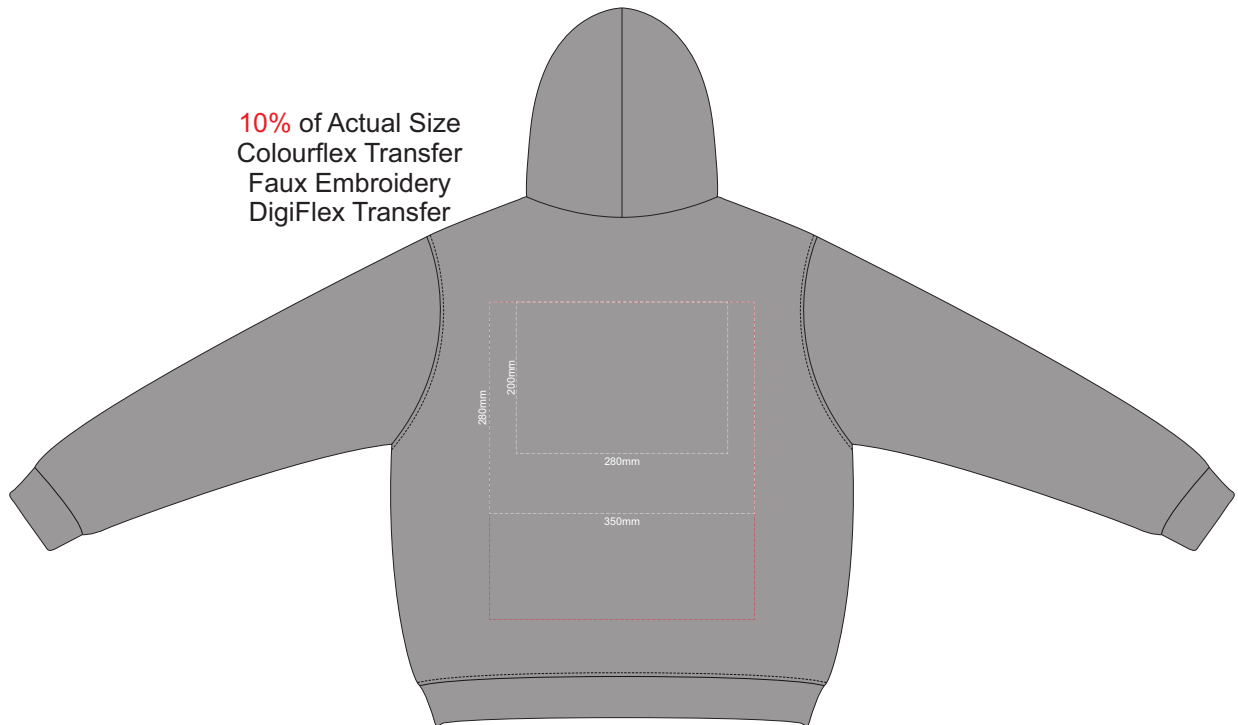

**BACK EXTRA SMALL**

Print area can be rotated to best suit.  
Branding area can be moved anywhere within the red line.

10% of Actual Size  
Colourflex Transfer  
Faux Embroidery  
DigiFlex Transfer

**FRONT SMALL**

10% of Actual Size  
Colourflex Transfer  
Faux Embroidery  
DigiFlex Transfer

**BACK SMALL**

Print area can be rotated to best suit.  
Branding area can be moved anywhere within the red line.

10% of Actual Size  
Colourflex Transfer  
Faux Embroidery  
DigiFlex Transfer

**FRONT MEDIUM**

10% of Actual Size  
Colourflex Transfer  
Faux Embroidery  
DigiFlex Transfer

**BACK MEDIUM**

Print area can be rotated to best suit.  
Branding area can be moved anywhere within the red line.

10% of Actual Size  
Colourflex Transfer  
Faux Embroidery  
DigiFlex Transfer

**FRONT LARGE**

10% of Actual Size  
Colourflex Transfer  
Faux Embroidery  
DigiFlex Transfer

**BACK LARGE**

Print area can be rotated to best suit.  
Branding area can be moved anywhere within the red line.