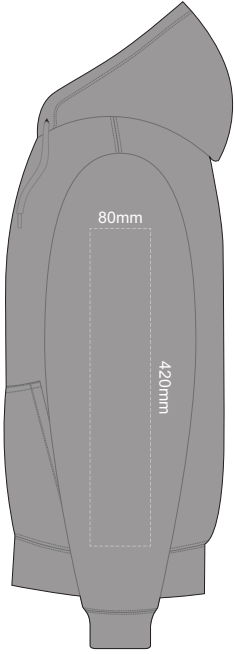

10% of Actual Size  
Colourflex Transfer  
Faux Embroidery  
DigiFlex Transfer

**FRONT XXL**

10% of Actual Size  
Colourflex Transfer  
Faux Embroidery  
DigiFlex Transfer

**BACK XXL**

Print area can be rotated to best suit.  
Branding area can be moved **anywhere** within the red line.

10% of Actual Size  
Colourflex Transfer  
Faux Embroidery  
DigiFlex Transfer

**FRONT 3XL**

10% of Actual Size  
Colourflex Transfer  
Faux Embroidery  
DigiFlex Transfer

**BACK 3XL**

Print area can be rotated to best suit.  
Branding area can be moved anywhere within the red line.

10% of Actual Size  
Colourflex Transfer  
Faux Embroidery  
DigiFlex Transfer

**FRONT 4XL**

10% of Actual Size  
Colourflex Transfer  
Faux Embroidery  
DigiFlex Transfer

**BACK 4XL**

Print area can be rotated to best suit.  
Branding area can be moved anywhere within the red line.

10% of Actual Size  
Colourflex Transfer  
Faux Embroidery  
DigiFlex Transfer

**SIDE 1 XS**

**SIDE 2 XS**

10% of Actual Size  
Colourflex Transfer  
Faux Embroidery  
DigiFlex Transfer

**SIDE 1 SMALL**

**SIDE 2 SMALL**