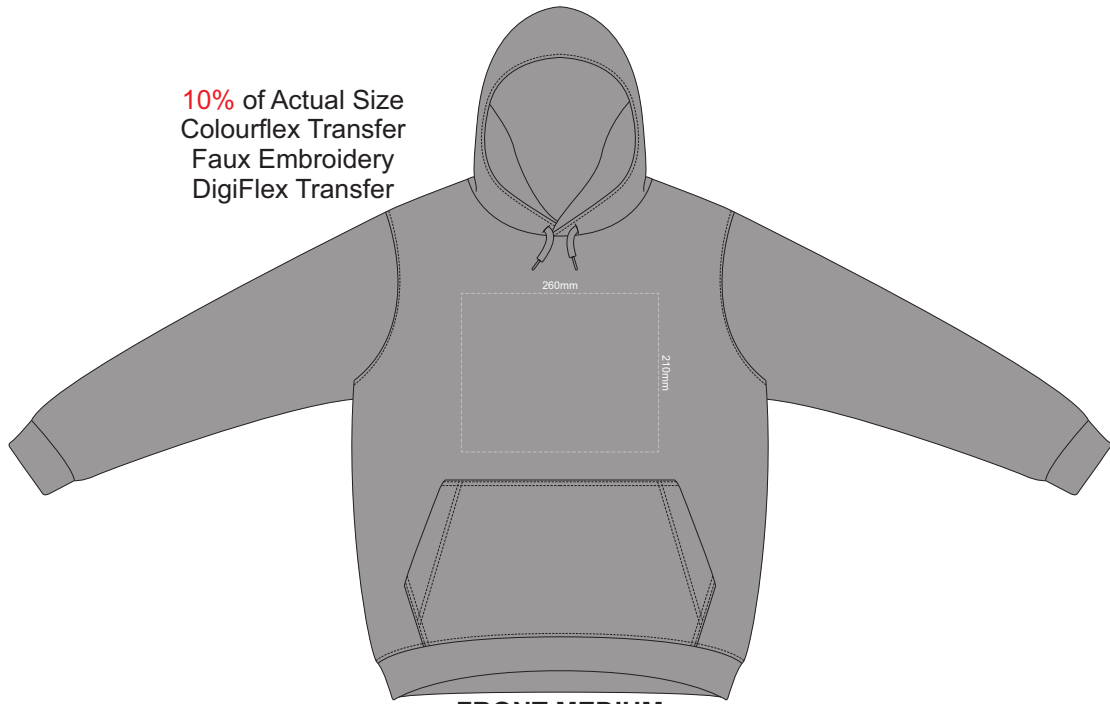

**BACK EXTRA SMALL**

Print area can be rotated to best suit.  
Branding area can be moved anywhere within the red line.

10% of Actual Size  
Colourflex Transfer  
Faux Embroidery  
DigiFlex Transfer

**FRONT SMALL**

10% of Actual Size  
Colourflex Transfer  
Faux Embroidery  
DigiFlex Transfer

**BACK SMALL**

Print area can be rotated to best suit.  
Branding area can be moved anywhere within the red line.

10% of Actual Size  
Colourflex Transfer  
Faux Embroidery  
DigiFlex Transfer

**FRONT MEDIUM**

10% of Actual Size  
Colourflex Transfer  
Faux Embroidery  
DigiFlex Transfer

**BACK MEDIUM**

Print area can be rotated to best suit.  
Branding area can be moved anywhere within the red line.