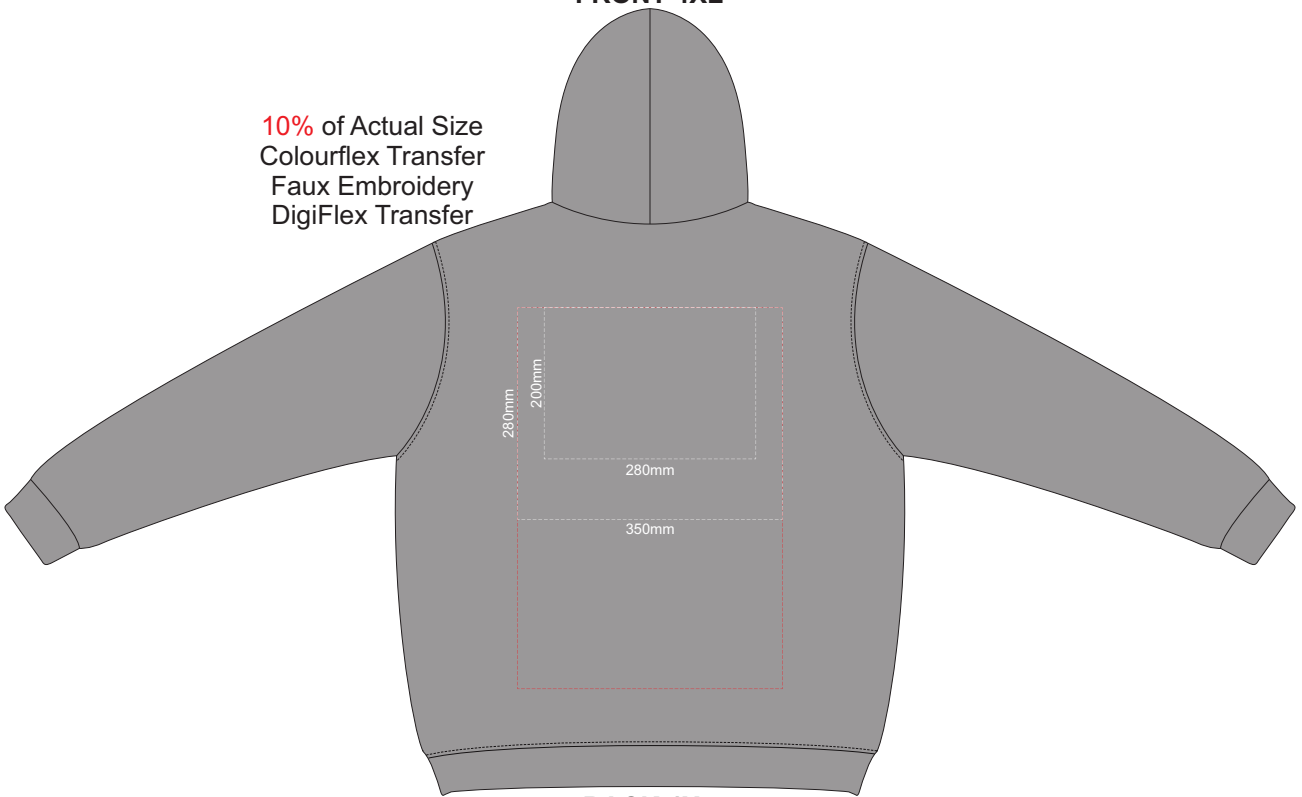

10% of Actual Size  
Colourflex Transfer  
Faux Embroidery  
DigiFlex Transfer

**FRONT XXL**

10% of Actual Size  
Colourflex Transfer  
Faux Embroidery  
DigiFlex Transfer

**BACK XXL**

Print area can be rotated to best suit.  
Branding area can be moved **anywhere** within the red line.

10% of Actual Size  
Colourflex Transfer  
Faux Embroidery  
DigiFlex Transfer

**FRONT 3XL**

10% of Actual Size  
Colourflex Transfer  
Faux Embroidery  
DigiFlex Transfer

**BACK 3XL**

Print area can be rotated to best suit.  
Branding area can be moved anywhere within the red line.

10% of Actual Size  
Colourflex Transfer  
Faux Embroidery  
DigiFlex Transfer

**FRONT 4XL**

10% of Actual Size  
Colourflex Transfer  
Faux Embroidery  
DigiFlex Transfer

**BACK 4XL**

Print area can be rotated to best suit.  
Branding area can be moved anywhere within the red line.