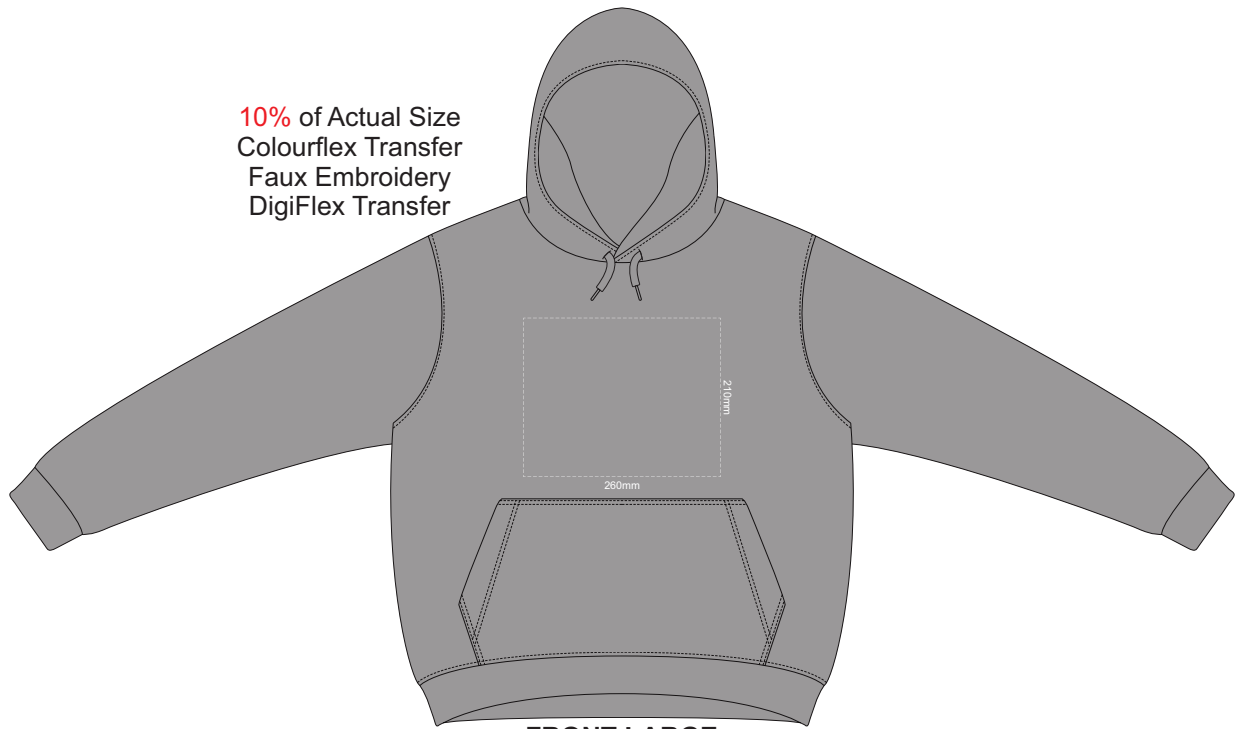

**BACK EXTRA SMALL**

Print area can be rotated to best suit.  
Branding area can be moved anywhere within the red line.

10% of Actual Size  
Colourflex Transfer  
Faux Embroidery  
DigiFlex Transfer

**FRONT SMALL**

10% of Actual Size  
Colourflex Transfer  
Faux Embroidery  
DigiFlex Transfer

**BACK SMALL**

Print area can be rotated to best suit.  
Branding area can be moved anywhere within the red line.

10% of Actual Size  
Colourflex Transfer  
Faux Embroidery  
DigiFlex Transfer

**FRONT MEDIUM**

10% of Actual Size  
Colourflex Transfer  
Faux Embroidery  
DigiFlex Transfer

**BACK MEDIUM**

Print area can be rotated to best suit.  
Branding area can be moved anywhere within the red line.

10% of Actual Size  
Colourflex Transfer  
Faux Embroidery  
DigiFlex Transfer

**FRONT LARGE**

10% of Actual Size  
Colourflex Transfer  
Faux Embroidery  
DigiFlex Transfer

**BACK LARGE**

Print area can be rotated to best suit.  
Branding area can be moved anywhere within the red line.