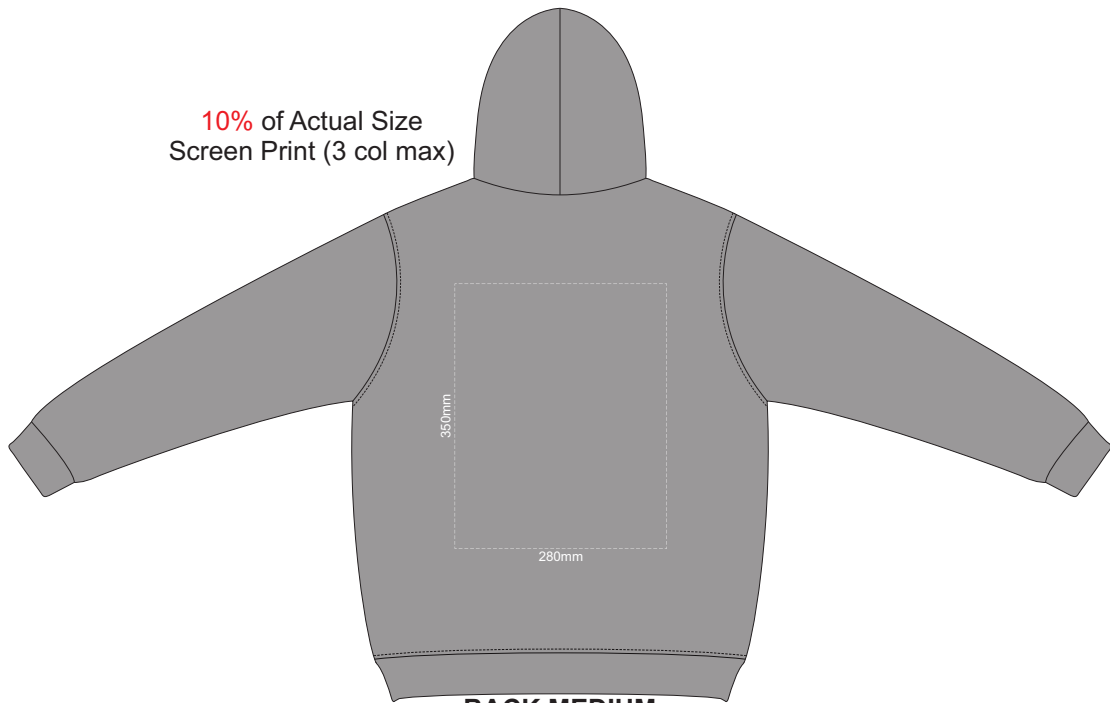

10% of Actual Size  
Screen Print (3 col max)

**FRONT EXTRA SMALL**

10% of Actual Size  
Screen Print (3 col max)

**BACK EXTRA SMALL**

10% of Actual Size  
Screen Print (3 col max)

**FRONT SMALL**

10% of Actual Size  
Screen Print (3 col max)

**BACK EXTRA SMALL**

10% of Actual Size  
Screen Print (3 col max)

**FRONT MEDIUM**

10% of Actual Size  
Screen Print (3 col max)

**BACK MEDIUM**

10% of Actual Size  
Screen Print (3 col max)

**FRONT LARGE**

10% of Actual Size  
Screen Print (3 col max)

**BACK LARGE**

10% of Actual Size  
Screen Print (3 col max)

**FRONT EXTRA LARGE**

10% of Actual Size  
Screen Print (3 col max)

**BACK EXTRA LARGE**

10% of Actual Size  
Screen Print (3 col max)

**BACK EXTRA SMALL**

Print area can be rotated to best suit.  
Branding area can be moved anywhere within the red line.

10% of Actual Size  
Colourflex Transfer  
Faux Embroidery  
DigiFlex Transfer

**FRONT SMALL**