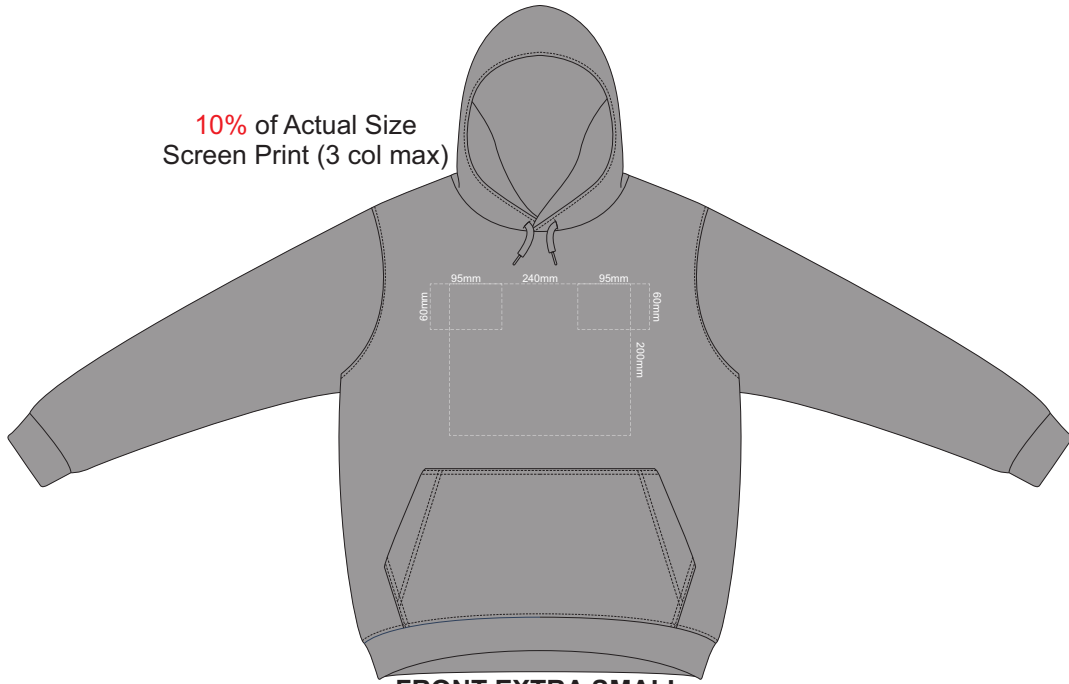

10% of Actual Size  
Screen Print (3 col max)

**FRONT EXTRA SMALL**

10% of Actual Size  
Screen Print (3 col max)

**BACK EXTRA SMALL**

10% of Actual Size  
Screen Print (3 col max)

**FRONT SMALL**

10% of Actual Size  
Screen Print (3 col max)

**BACK EXTRA SMALL**

10% of Actual Size  
Screen Print (3 col max)

**FRONT MEDIUM**

10% of Actual Size  
Screen Print (3 col max)

**BACK MEDIUM**

10% of Actual Size  
Screen Print (3 col max)

**FRONT LARGE**

10% of Actual Size  
Screen Print (3 col max)

**BACK LARGE**

10% of Actual Size  
Screen Print (3 col max)

**FRONT EXTRA LARGE**

10% of Actual Size  
Screen Print (3 col max)

**BACK EXTRA LARGE**

10% of Actual Size  
Screen Print (3 col max)

**BACK EXTRA SMALL**

Print area can be rotated to best suit.  
Branding area can be moved anywhere within the red line.

10% of Actual Size  
Colourflex Transfer  
Faux Embroidery  
DigiFlex Transfer

**FRONT SMALL**