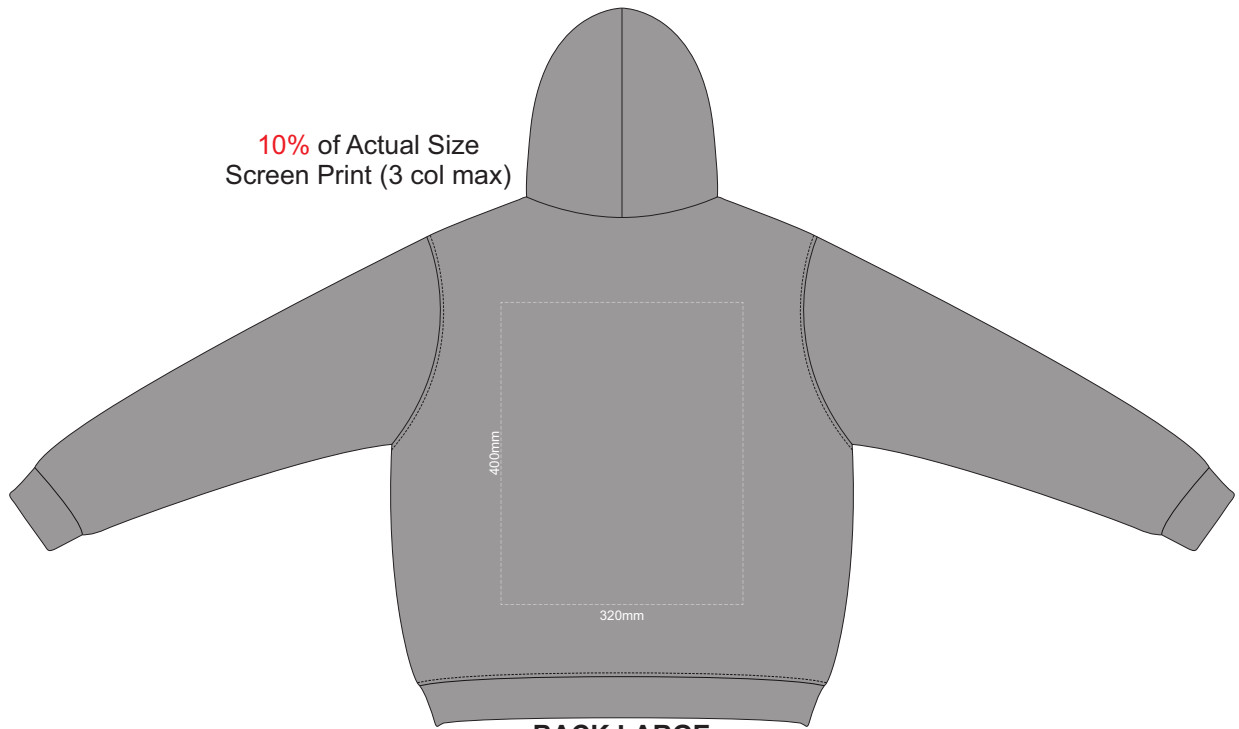

10% of Actual Size  
Screen Print (3 col max)

**FRONT EXTRA SMALL**

10% of Actual Size  
Screen Print (3 col max)

**BACK EXTRA SMALL**

10% of Actual Size  
Screen Print (3 col max)

**FRONT SMALL**

10% of Actual Size  
Screen Print (3 col max)

**BACK EXTRA SMALL**

10% of Actual Size  
Screen Print (3 col max)

**FRONT MEDIUM**

10% of Actual Size  
Screen Print (3 col max)

**BACK MEDIUM**

10% of Actual Size  
Screen Print (3 col max)

**FRONT LARGE**

10% of Actual Size  
Screen Print (3 col max)

**BACK LARGE**

10% of Actual Size  
Screen Print (3 col max)

**FRONT EXTRA LARGE**

10% of Actual Size  
Screen Print (3 col max)

**BACK EXTRA LARGE**

10% of Actual Size  
Screen Print (3 col max)

**BACK EXTRA SMALL**

Print area can be rotated to best suit.  
Branding area can be moved anywhere within the red line.

10% of Actual Size  
Colourflex Transfer  
Faux Embroidery  
DigiFlex Transfer

**FRONT SMALL**