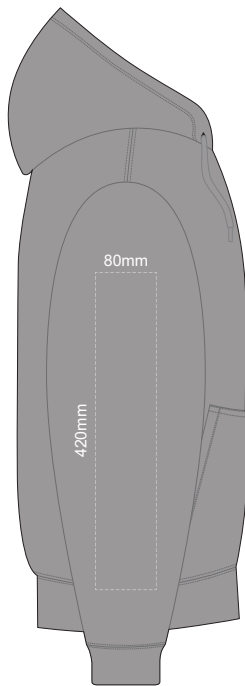

10% of Actual Size  
Colourflex Transfer  
Faux Embroidery  
DigiFlex Transfer

**FRONT 4XL**

10% of Actual Size  
Colourflex Transfer  
Faux Embroidery  
DigiFlex Transfer

**BACK 4XL**

Print area can be rotated to best suit.  
Branding area can be moved anywhere within the red line.

10% of Actual Size  
Colourflex Transfer  
Faux Embroidery  
DigiFlex Transfer

**SIDE 1 XS**

**SIDE 2 XS**

10% of Actual Size  
Colourflex Transfer  
Faux Embroidery  
DigiFlex Transfer

**SIDE 1 SMALL**

**SIDE 2 SMALL**

10% of Actual Size  
Colourflex Transfer  
Faux Embroidery  
DigiFlex Transfer

**SIDE 1 MEDIUM**

**SIDE 2 MEDIUM**

10% of Actual Size  
Colourflex Transfer  
Faux Embroidery  
DigiFlex Transfer

**SIDE 1 LARGE**

**SIDE 2 LARGE**

10% of Actual Size  
Colourflex Transfer  
Faux Embroidery  
DigiFlex Transfer

**SIDE 1 XL**

**SIDE 2 XL**

10% of Actual Size  
Colourflex Transfer  
Faux Embroidery  
DigiFlex Transfer

**SIDE 1 2XL**