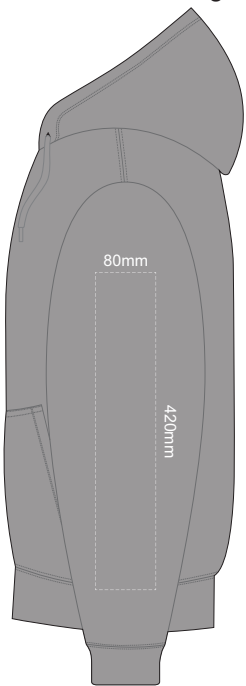

10% of Actual Size  
Colourflex Transfer  
Faux Embroidery  
DigiFlex Transfer

**FRONT 3XL**

10% of Actual Size  
Colourflex Transfer  
Faux Embroidery  
DigiFlex Transfer

**BACK 3XL**

Print area can be rotated to best suit.  
Branding area can be moved anywhere within the red line.

10% of Actual Size  
Colourflex Transfer  
Faux Embroidery  
DigiFlex Transfer

**FRONT 4XL**

10% of Actual Size  
Colourflex Transfer  
Faux Embroidery  
DigiFlex Transfer

**BACK 4XL**

Print area can be rotated to best suit.  
Branding area can be moved anywhere within the red line.

10% of Actual Size  
Colourflex Transfer  
Faux Embroidery  
DigiFlex Transfer

**SIDE 1 XS**

**SIDE 2 XS**

10% of Actual Size  
Colourflex Transfer  
Faux Embroidery  
DigiFlex Transfer

**SIDE 1 SMALL**

**SIDE 2 SMALL**

10% of Actual Size  
Colourflex Transfer  
Faux Embroidery  
DigiFlex Transfer

**SIDE 1 MEDIUM**

**SIDE 2 MEDIUM**

10% of Actual Size  
Colourflex Transfer  
Faux Embroidery  
DigiFlex Transfer

**SIDE 1 LARGE**