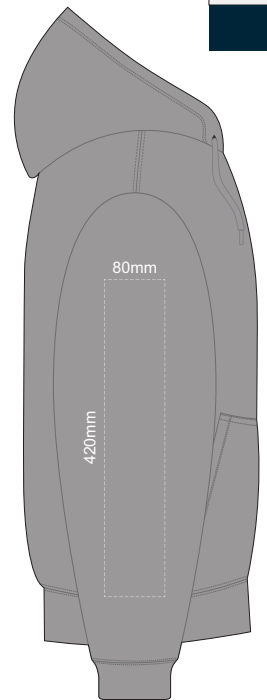

10% of Actual Size  
Colourflex Transfer  
Faux Embroidery  
DigiFlex Transfer

**FRONT 4XL**

10% of Actual Size  
Colourflex Transfer  
Faux Embroidery  
DigiFlex Transfer

**BACK 4XL**

Print area can be rotated to best suit.  
Branding area can be moved anywhere within the red line.

10% of Actual Size  
Colourflex Transfer  
Faux Embroidery  
DigiFlex Transfer

**SIDE 1 XS**

**SIDE 2 XS**

10% of Actual Size  
Colourflex Transfer  
Faux Embroidery  
DigiFlex Transfer

**SIDE 1 SMALL**

**SIDE 2 SMALL**

10% of Actual Size  
Colourflex Transfer  
Faux Embroidery  
DigiFlex Transfer

**SIDE 1 MEDIUM**

**SIDE 2 MEDIUM**

10% of Actual Size  
Colourflex Transfer  
Faux Embroidery  
DigiFlex Transfer

**SIDE 1 LARGE**

**SIDE 2 LARGE**

10% of Actual Size  
Colourflex Transfer  
Faux Embroidery  
DigiFlex Transfer

**SIDE 1 XL**

**SIDE 2 XL**

10% of Actual Size  
Colourflex Transfer  
Faux Embroidery  
DigiFlex Transfer

**SIDE 1 2XL**