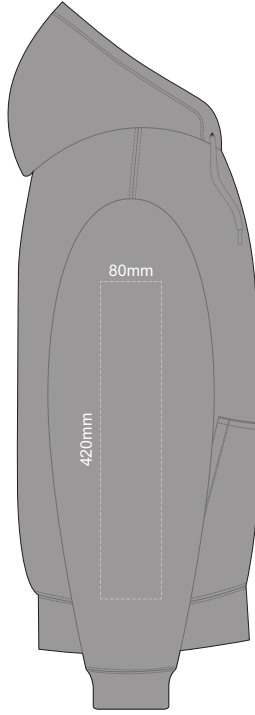

10% of Actual Size  
Colourflex Transfer  
Faux Embroidery  
DigiFlex Transfer

**FRONT 4XL**

10% of Actual Size  
Colourflex Transfer  
Faux Embroidery  
DigiFlex Transfer

**BACK 4XL**

Print area can be rotated to best suit.  
Branding area can be moved anywhere within the red line.

10% of Actual Size  
Colourflex Transfer  
Faux Embroidery  
DigiFlex Transfer

**SIDE 1 XS**

**SIDE 2 XS**

10% of Actual Size  
Colourflex Transfer  
Faux Embroidery  
DigiFlex Transfer

**SIDE 1 SMALL**

**SIDE 2 SMALL**

10% of Actual Size  
Colourflex Transfer  
Faux Embroidery  
DigiFlex Transfer

**SIDE 1 MEDIUM**

**SIDE 2 MEDIUM**

10% of Actual Size  
Colourflex Transfer  
Faux Embroidery  
DigiFlex Transfer

**SIDE 1 LARGE**

**SIDE 2 LARGE**

10% of Actual Size  
Colourflex Transfer  
Faux Embroidery  
DigiFlex Transfer

**SIDE 1 XL**

**SIDE 2 XL**

10% of Actual Size  
Colourflex Transfer  
Faux Embroidery  
DigiFlex Transfer

**SIDE 1 2XL**