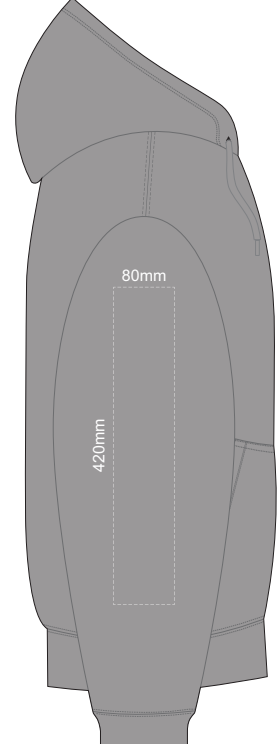

10% of Actual Size  
Colourflex Transfer  
Faux Embroidery  
DigiFlex Transfer

**SIDE 1 MEDIUM**

**SIDE 2 MEDIUM**

10% of Actual Size  
Colourflex Transfer  
Faux Embroidery  
DigiFlex Transfer

**SIDE 1 LARGE**

**SIDE 2 LARGE**

10% of Actual Size  
Colourflex Transfer  
Faux Embroidery  
DigiFlex Transfer

**SIDE 1 XL**

**SIDE 2 XL**

10% of Actual Size  
Colourflex Transfer  
Faux Embroidery  
DigiFlex Transfer

**SIDE 1 2XL**

**SIDE 2 2XL**

10% of Actual Size  
Colourflex Transfer  
Faux Embroidery  
DigiFlex Transfer

**SIDE 1 3XL**

**SIDE 2 3XL**

10% of Actual Size  
Colourflex Transfer  
Faux Embroidery  
DigiFlex Transfer

**SIDE 1 4XL**

**SIDE 2 4XL**

10% of Actual Size  
Embroidery

**FRONT EXTRA SMALL**

10% of Actual Size  
Embroidery

**FRONT SMALL**

10% of Actual Size  
Embroidery

**FRONT MEDIUM**

10% of Actual Size  
Embroidery