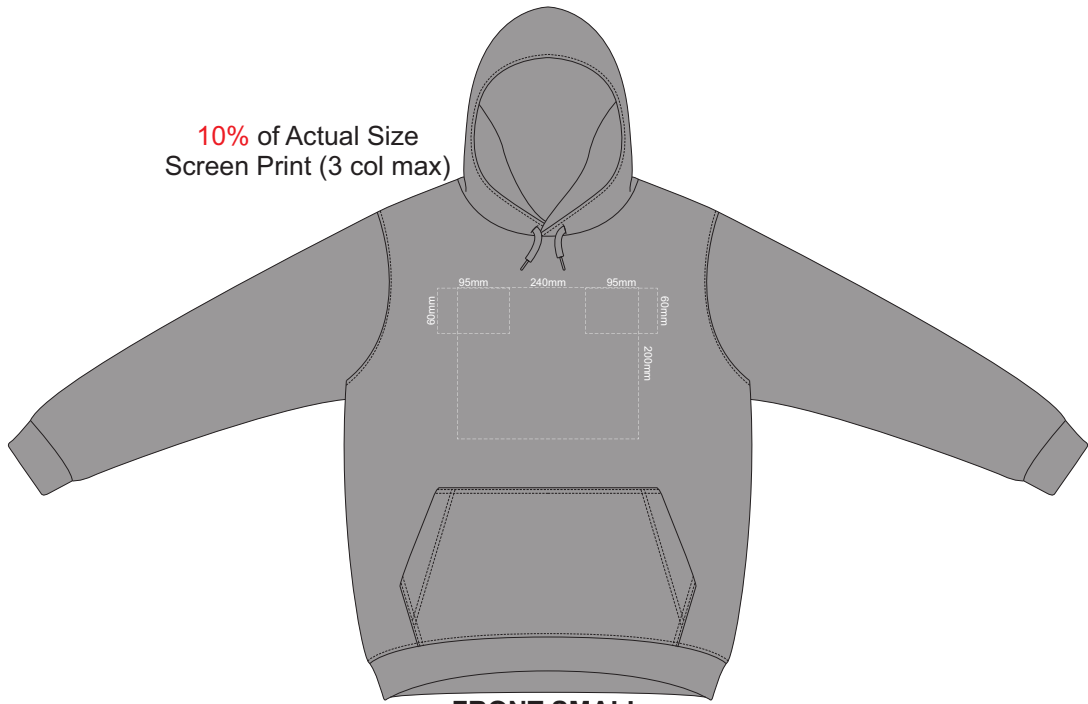

10% of Actual Size  
Screen Print (3 col max)

**FRONT EXTRA SMALL**

10% of Actual Size  
Screen Print (3 col max)

**BACK EXTRA SMALL**

10% of Actual Size  
Screen Print (3 col max)

**FRONT SMALL**

10% of Actual Size  
Screen Print (3 col max)

**BACK EXTRA SMALL**

10% of Actual Size  
Screen Print (3 col max)

**FRONT MEDIUM**

10% of Actual Size  
Screen Print (3 col max)

**BACK MEDIUM**

10% of Actual Size  
Screen Print (3 col max)

**FRONT LARGE**

10% of Actual Size  
Screen Print (3 col max)

**BACK LARGE**

10% of Actual Size  
Screen Print (3 col max)

**FRONT EXTRA LARGE**

10% of Actual Size  
Screen Print (3 col max)

**BACK EXTRA LARGE**

10% of Actual Size  
Screen Print (3 col max)

**BACK EXTRA SMALL**

Print area can be rotated to best suit.  
Branding area can be moved anywhere within the red line.

10% of Actual Size  
Colourflex Transfer  
Faux Embroidery  
DigiFlex Transfer

**FRONT SMALL**