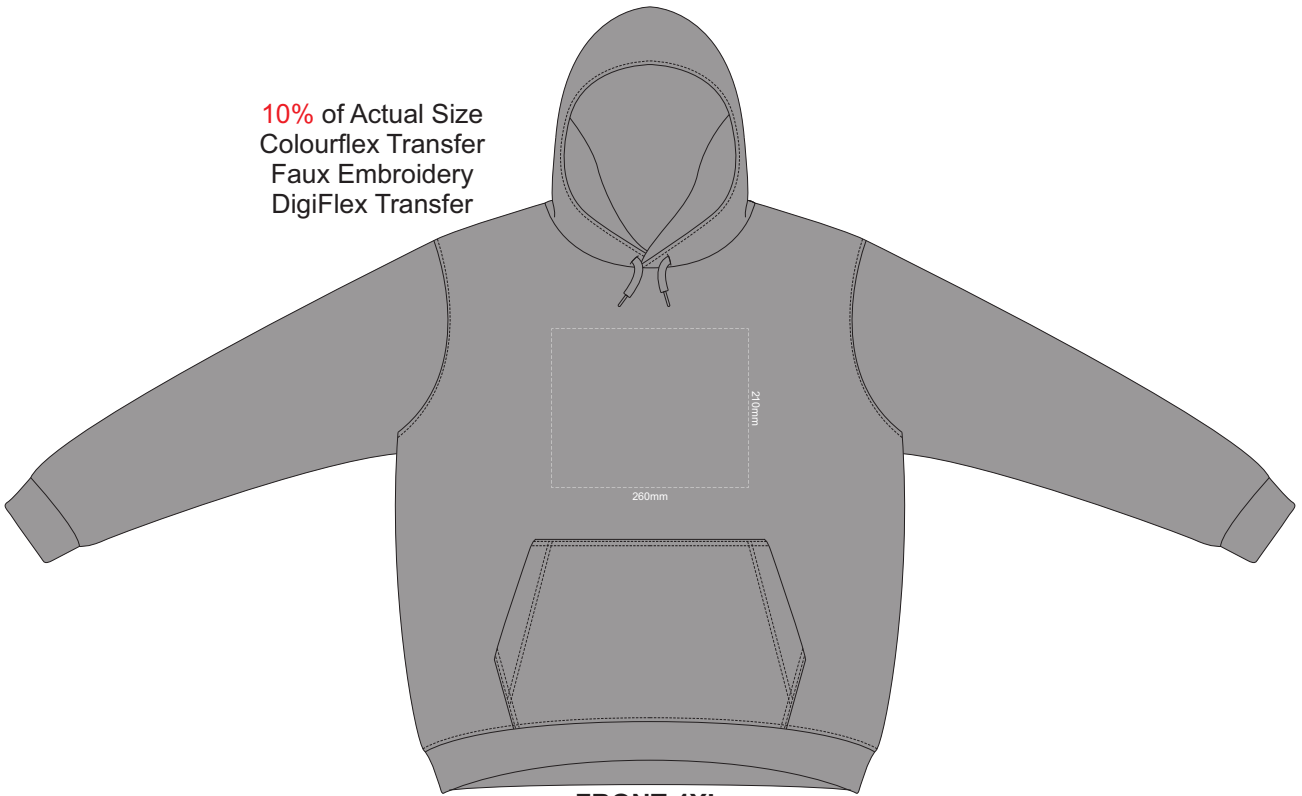

10% of Actual Size  
Colourflex Transfer  
Faux Embroidery  
DigiFlex Transfer

**FRONT XXL**

10% of Actual Size  
Colourflex Transfer  
Faux Embroidery  
DigiFlex Transfer

**BACK XXL**

Print area can be rotated to best suit.  
Branding area can be moved **anywhere** within the red line.

10% of Actual Size  
Colourflex Transfer  
Faux Embroidery  
DigiFlex Transfer

**FRONT 3XL**

10% of Actual Size  
Colourflex Transfer  
Faux Embroidery  
DigiFlex Transfer

**BACK 3XL**

Print area can be rotated to best suit.  
Branding area can be moved anywhere within the red line.

10% of Actual Size  
Colourflex Transfer  
Faux Embroidery  
DigiFlex Transfer

**FRONT 4XL**

10% of Actual Size  
Colourflex Transfer  
Faux Embroidery  
DigiFlex Transfer

**BACK 4XL**

Print area can be rotated to best suit.  
Branding area can be moved anywhere within the red line.