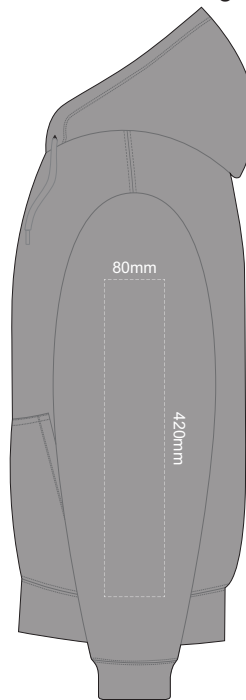

10% of Actual Size  
Colourflex Transfer  
Faux Embroidery  
DigiFlex Transfer

**FRONT 4XL**

10% of Actual Size  
Colourflex Transfer  
Faux Embroidery  
DigiFlex Transfer

**BACK 4XL**

Print area can be rotated to best suit.  
Branding area can be moved anywhere within the red line.

10% of Actual Size  
Colourflex Transfer  
Faux Embroidery  
DigiFlex Transfer

**SIDE 1 XS**

**SIDE 2 XS**

10% of Actual Size  
Colourflex Transfer  
Faux Embroidery  
DigiFlex Transfer

**SIDE 1 SMALL**

**SIDE 2 SMALL**

10% of Actual Size  
Colourflex Transfer  
Faux Embroidery  
DigiFlex Transfer

**SIDE 1 MEDIUM**

**SIDE 2 MEDIUM**

10% of Actual Size  
Colourflex Transfer  
Faux Embroidery  
DigiFlex Transfer

**SIDE 1 LARGE**

**SIDE 2 LARGE**

10% of Actual Size  
Colourflex Transfer  
Faux Embroidery  
DigiFlex Transfer

**SIDE 1 XL**

**SIDE 2 XL**

10% of Actual Size  
Colourflex Transfer  
Faux Embroidery  
DigiFlex Transfer

**SIDE 1 2XL**