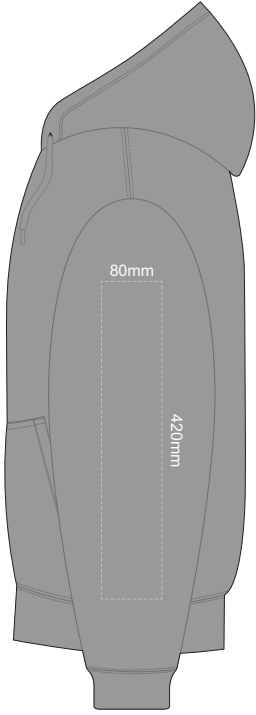

10% of Actual Size  
Colourflex Transfer  
Faux Embroidery  
DigiFlex Transfer

**FRONT 4XL**

10% of Actual Size  
Colourflex Transfer  
Faux Embroidery  
DigiFlex Transfer

**BACK 4XL**

Print area can be rotated to best suit.  
Branding area can be moved anywhere within the red line.

10% of Actual Size  
Colourflex Transfer  
Faux Embroidery  
DigiFlex Transfer

**SIDE 1 XS**

**SIDE 2 XS**

10% of Actual Size  
Colourflex Transfer  
Faux Embroidery  
DigiFlex Transfer

**SIDE 1 SMALL**

**SIDE 2 SMALL**

10% of Actual Size  
Colourflex Transfer  
Faux Embroidery  
DigiFlex Transfer

**SIDE 1 MEDIUM**

**SIDE 2 MEDIUM**

10% of Actual Size  
Colourflex Transfer  
Faux Embroidery  
DigiFlex Transfer

**SIDE 1 LARGE**

**SIDE 2 LARGE**

10% of Actual Size  
Colourflex Transfer  
Faux Embroidery  
DigiFlex Transfer

**SIDE 1 XL**

**SIDE 2 XL**

10% of Actual Size  
Colourflex Transfer  
Faux Embroidery  
DigiFlex Transfer

**SIDE 1 2XL**