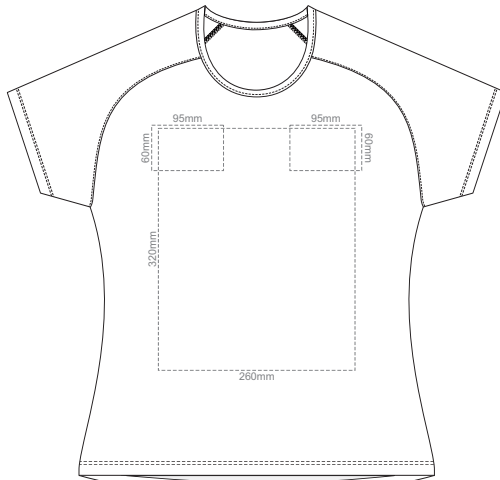

10% of Actual Size
Screen Print

FRONT WOMEN'S EXTRA SMALL

BACK WOMEN'S EXTRA SMALL

10% of Actual Size
Screen Print

WOMEN'S XS LEF SLEEVE

WOMEN'S XS RIGHT SLEEVE

10% of Actual Size
Screen Print

FRONT WOMEN'S SMALL

BACK WOMEN'S SMALL

10% of Actual Size
Screen Print

WOMEN'S SMALL LEFT SLEEVE

WOMEN'S SMALL RIGHT SLEEVE

10% of Actual Size
Screen Print

FRONT WOMEN'S MEDIUM

BACK WOMEN'S MEDIUM

10% of Actual Size
Screen Print

WOMEN'S MEDIUM LEFT SLEEVE

WOMEN'S MEDIUM RIGHT SLEEVE

10% of Actual Size
Screen Print

FRONT WOMEN'S LARGE

BACK WOMEN'S LARGE

10% of Actual Size
Screen Print

WOMEN'S LARGE LEFT SLEEVE

WOMEN'S LARGE RIGHT SLEEVE

BACK WOMEN'S XXL

10% of Actual Size
Screen Print

WOMEN'S XXL LEFT SLEEVE

WOMEN'S XXL RIGHT SLEEVE

10% of Actual Size
Colourflex Transfer
Faux Embroidery
DigiFlex Transfer

FRONT WOMEN'S EXTRA SMALL
Print area can be rotated to best suit.
Branding area can be moved anywhere within the red line.