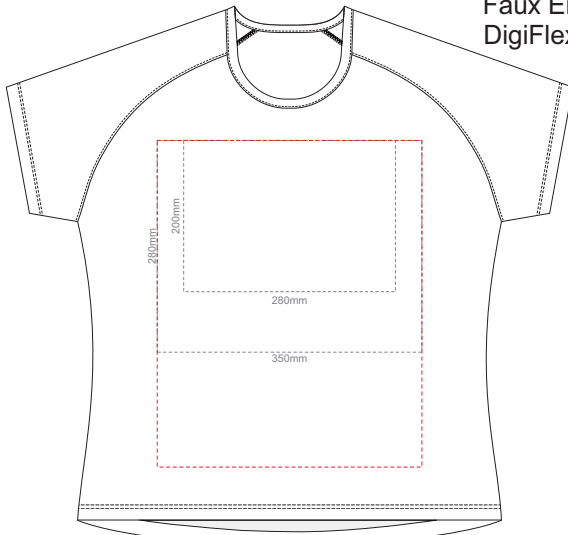

BACK WOMEN'S EXTRA SMALL
Print area 200x260mm can be rotated to best suit.
Branding area can be moved anywhere within the red line.

10% of Actual Size
Colourflex Transfer
Faux Embroidery
DigiFlex Transfer

10% of Actual Size
Colourflex Transfer
Faux Embroidery
DigiFlex Transfer

WOMEN'S LARGE LEFT SLEEVE **WOMEN'S LARGE RIGHT SLEEVE**

10% of Actual Size
Colourflex Transfer
Faux Embroidery
DigiFlex Transfer

FRONT WOMEN'S XL
Print area can be rotated to best suit.
Branding area can be moved **anywhere within the red line.**

BACK WOMEN'S XL
Print area can be rotated to best suit.
Branding area can be moved **anywhere within the red line.**

WOMEN'S XL LEFT SLEEVE **WOMEN'S XL RIGHT SLEEVE**

10% of Actual Size
Colourflex Transfer
Faux Embroidery
DigiFlex Transfer

FRONT WOMEN'S XXL
Print area can be rotated to best suit.
Branding area can be moved **anywhere within the red line.**