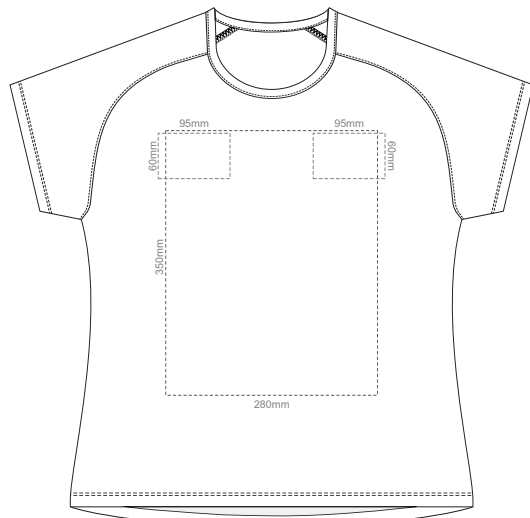

10% of Actual Size
Screen Print

FRONT WOMEN'S EXTRA SMALL

BACK WOMEN'S EXTRA SMALL

10% of Actual Size
Screen Print

WOMEN'S XS LEF SLEEVE

WOMEN'S XS RIGHT SLEEVE

10% of Actual Size
Screen Print

FRONT WOMEN'S SMALL

BACK WOMEN'S SMALL

10% of Actual Size
Screen Print

WOMEN'S SMALL LEFT SLEEVE

WOMEN'S SMALL RIGHT SLEEVE

10% of Actual Size
Screen Print

FRONT WOMEN'S MEDIUM

BACK WOMEN'S MEDIUM

10% of Actual Size
Screen Print

WOMEN'S MEDIUM LEFT SLEEVE

WOMEN'S MEDIUM RIGHT SLEEVE

10% of Actual Size
Screen Print

FRONT WOMEN'S LARGE

BACK WOMEN'S LARGE

10% of Actual Size
Screen Print

WOMEN'S LARGE LEFT SLEEVE

WOMEN'S LARGE RIGHT SLEEVE

BACK WOMEN'S XXL

10% of Actual Size
Screen Print

WOMEN'S XXL LEFT SLEEVE

WOMEN'S XXL RIGHT SLEEVE

10% of Actual Size
Colourflex Transfer
Faux Embroidery
DigiFlex Transfer

FRONT WOMEN'S EXTRA SMALL
Print area can be rotated to best suit.
Branding area can be moved anywhere within the red line.