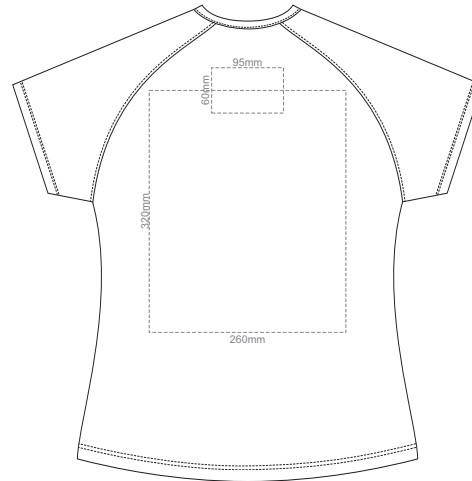

10% of Actual Size
Screen Print

FRONT WOMEN'S EXTRA SMALL

BACK WOMEN'S EXTRA SMALL

10% of Actual Size
Screen Print

WOMEN'S XS LEF SLEEVE

WOMEN'S XS RIGHT SLEEVE

10% of Actual Size
Screen Print

FRONT WOMEN'S SMALL

BACK WOMEN'S SMALL

10% of Actual Size
Screen Print

WOMEN'S SMALL LEFT SLEEVE

WOMEN'S SMALL RIGHT SLEEVE

10% of Actual Size
Screen Print

FRONT WOMEN'S MEDIUM

BACK WOMEN'S MEDIUM

10% of Actual Size
Screen Print

WOMEN'S MEDIUM LEFT SLEEVE

WOMEN'S MEDIUM RIGHT SLEEVE

10% of Actual Size
Screen Print

FRONT WOMEN'S LARGE

BACK WOMEN'S LARGE

10% of Actual Size
Screen Print

WOMEN'S LARGE LEFT SLEEVE

WOMEN'S LARGE RIGHT SLEEVE

BACK WOMEN'S XXL

10% of Actual Size
Screen Print

WOMEN'S XXL LEFT SLEEVE

WOMEN'S XXL RIGHT SLEEVE

10% of Actual Size
Colourflex Transfer
Faux Embroidery
DigiFlex Transfer

FRONT WOMEN'S EXTRA SMALL
Print area can be rotated to best suit.
Branding area can be moved anywhere within the red line.