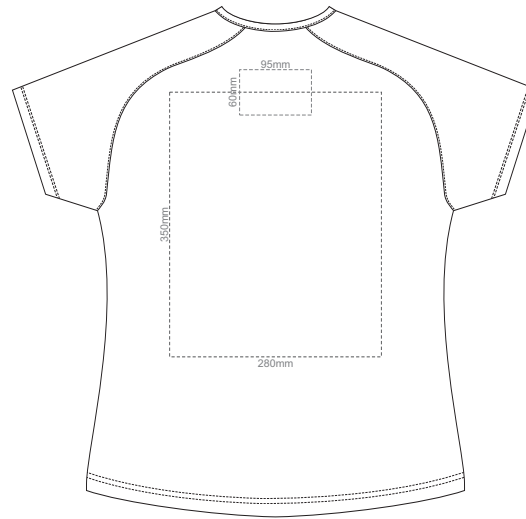

10% of Actual Size
Screen Print

FRONT WOMEN'S EXTRA SMALL

BACK WOMEN'S EXTRA SMALL

10% of Actual Size
Screen Print

WOMEN'S XS LEF SLEEVE

WOMEN'S XS RIGHT SLEEVE

10% of Actual Size
Screen Print

FRONT WOMEN'S SMALL

BACK WOMEN'S SMALL

10% of Actual Size
Screen Print

WOMEN'S SMALL LEFT SLEEVE

WOMEN'S SMALL RIGHT SLEEVE

10% of Actual Size
Screen Print

FRONT WOMEN'S MEDIUM

BACK WOMEN'S MEDIUM

10% of Actual Size
Screen Print

WOMEN'S MEDIUM LEFT SLEEVE

WOMEN'S MEDIUM RIGHT SLEEVE

10% of Actual Size
Screen Print

FRONT WOMEN'S LARGE

BACK WOMEN'S LARGE

10% of Actual Size
Screen Print

WOMEN'S LARGE LEFT SLEEVE

WOMEN'S LARGE RIGHT SLEEVE

BACK WOMEN'S XXL

10% of Actual Size
Screen Print

WOMEN'S XXL LEFT SLEEVE

WOMEN'S XXL RIGHT SLEEVE

10% of Actual Size
Colourflex Transfer
Faux Embroidery
DigiFlex Transfer

FRONT WOMEN'S EXTRA SMALL
Print area can be rotated to best suit.
Branding area can be moved anywhere within the red line.