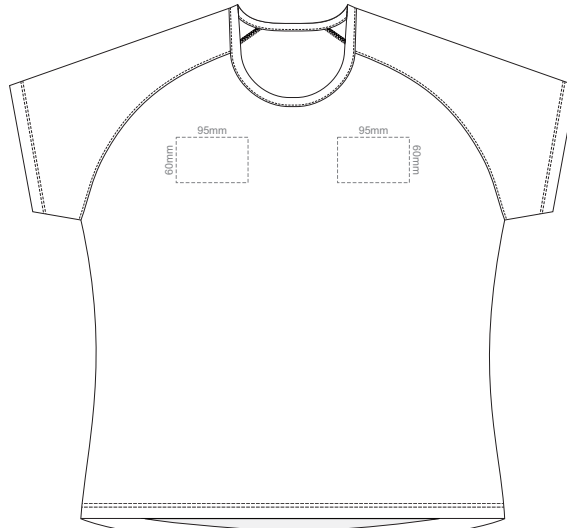

BACK WOMEN'S EXTRA SMALL
Print area 200x260mm can be rotated to best suit.
Branding area can be moved anywhere within the red line.

10% of Actual Size
Colourflex Transfer
Faux Embroidery
DigiFlex Transfer

FRONT WOMEN'S LARGE
Print area can be rotated to best suit.
Branding area can be moved **anywhere within the red line.**

BACK WOMEN'S LARGE
Print area can be rotated to best suit.
Branding area can be moved **anywhere within the red line.**

WOMEN'S MEDIUM LEFT SLEEVE WOMEN'S MEDIUM RIGHT SLEEVE

10% of Actual Size
Embroidery

FRONT WOMEN'S LARGE

10% of Actual Size
Embroidery

WOMEN'S LARGE LEFT SLEEVE

WOMEN'S LARGE RIGHT SLEEVE

10% of Actual Size
Embroidery

FRONT WOMEN'S XL

10% of Actual Size
Embroidery

WOMEN'S XL LEFT SLEEVE

WOMEN'S XL RIGHT SLEEVE

10% of Actual Size
Embroidery

FRONT WOMEN'S XXL

10% of Actual Size
Embroidery

WOMEN'S XXL LEFT SLEEVE