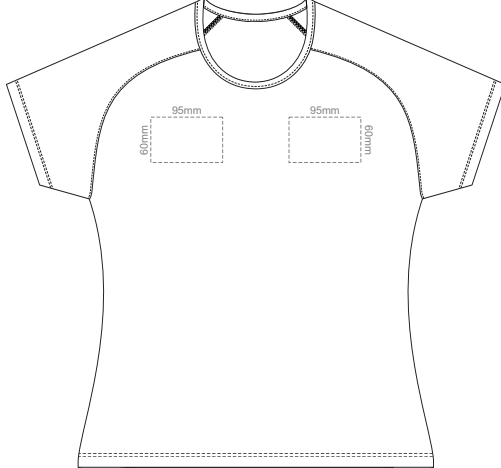

BACK WOMEN'S XXL
Print area can be rotated to best suit.
Branding area can be moved **anywhere within the red line.**

WOMEN'S XXL LEFT SLEEVE **WOMEN'S XXL RIGHT SLEEVE**

10% of Actual Size
Colourflex Transfer
Faux Embroidery
DigiFlex Transfer

10% of Actual Size
Colourflex Transfer
Faux Embroidery
DigiFlex Transfer

10% of Actual Size
Embroidery

FRONT WOMEN'S EXTRA SMALL

10% of Actual Size
Embroidery

WOMEN'S XS LEF SLEEVE WOMEN'S XS RIGHT SLEEVE

10% of Actual Size
Embroidery

FRONT WOMEN'S SMALL

10% of Actual Size
Embroidery

WOMEN'S SMALL LEFT SLEEVE WOMEN'S SMALL RIGHT SLEEVE

10% of Actual Size
Embroidery

FRONT WOMEN'S MEDIUM

10% of Actual Size
Embroidery