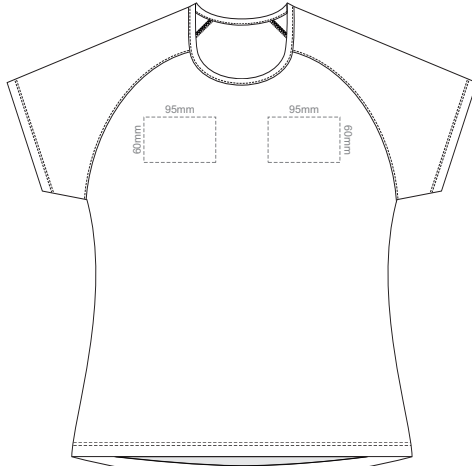

WOMEN'S XL LEFT SLEEVE **WOMEN'S XL RIGHT SLEEVE**

10% of Actual Size
Colourflex Transfer
Faux Embroidery
DigiFlex Transfer

FRONT WOMEN'S XXL
Print area can be rotated to best suit.
Branding area can be moved **anywhere within the red line.**

BACK WOMEN'S XXL
Print area can be rotated to best suit.
Branding area can be moved **anywhere within the red line.**

WOMEN'S XXL LEFT SLEEVE **WOMEN'S XXL RIGHT SLEEVE**

10% of Actual Size
Colourflex Transfer
Faux Embroidery
DigiFlex Transfer

10% of Actual Size
Colourflex Transfer
Faux Embroidery
DigiFlex Transfer

10% of Actual Size
Embroidery

FRONT WOMEN'S EXTRA SMALL

10% of Actual Size
Embroidery

WOMEN'S XS LEF SLEEVE WOMEN'S XS RIGHT SLEEVE