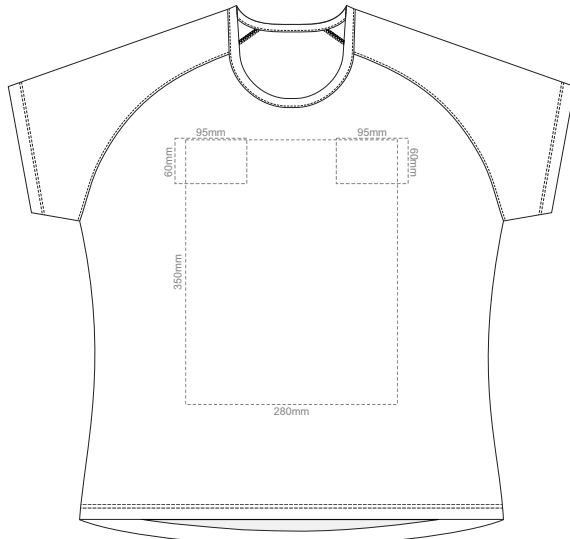

BACK WOMEN'S SMALL

10% of Actual Size
Screen Print

WOMEN'S SMALL LEFT SLEEVE

WOMEN'S SMALL RIGHT SLEEVE

10% of Actual Size
Screen Print

FRONT WOMEN'S MEDIUM

BACK WOMEN'S MEDIUM

10% of Actual Size
Screen Print

WOMEN'S MEDIUM LEFT SLEEVE

WOMEN'S MEDIUM RIGHT SLEEVE

10% of Actual Size
Screen Print

FRONT WOMEN'S LARGE

BACK WOMEN'S LARGE

10% of Actual Size
Screen Print

WOMEN'S LARGE LEFT SLEEVE

WOMEN'S LARGE RIGHT SLEEVE

10% of Actual Size
Screen Print

FRONT WOMEN'S XL

BACK WOMEN'S XL

10% of Actual Size
Screen Print

WOMEN'S XL LEFT SLEEVE

WOMEN'S XL RIGHT SLEEVE

10% of Actual Size
Screen Print

FRONT WOMEN'S XXL

BACK WOMEN'S XXL

10% of Actual Size
Screen Print

WOMEN'S XXL LEFT SLEEVE

WOMEN'S XXL RIGHT SLEEVE

10% of Actual Size
Colourflex Transfer
Faux Embroidery
DigiFlex Transfer

FRONT WOMEN'S EXTRA SMALL
Print area can be rotated to best suit.
Branding area can be moved anywhere within the red line.