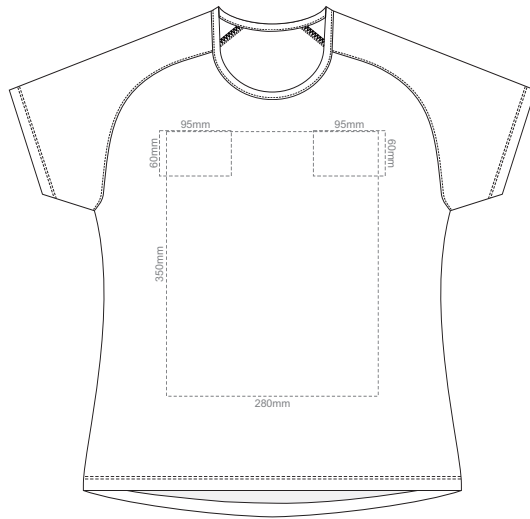

10% of Actual Size
Screen Print

FRONT WOMEN'S EXTRA SMALL

BACK WOMEN'S EXTRA SMALL

10% of Actual Size
Screen Print

WOMEN'S XS LEF SLEEVE

WOMEN'S XS RIGHT SLEEVE

10% of Actual Size
Screen Print

FRONT WOMEN'S SMALL

BACK WOMEN'S SMALL

10% of Actual Size
Screen Print

WOMEN'S SMALL LEFT SLEEVE

WOMEN'S SMALL RIGHT SLEEVE

10% of Actual Size
Screen Print

FRONT WOMEN'S MEDIUM

BACK WOMEN'S MEDIUM

10% of Actual Size
Screen Print

WOMEN'S MEDIUM LEFT SLEEVE

WOMEN'S MEDIUM RIGHT SLEEVE

10% of Actual Size
Screen Print

FRONT WOMEN'S LARGE

BACK WOMEN'S LARGE

10% of Actual Size
Screen Print

WOMEN'S LARGE LEFT SLEEVE

WOMEN'S LARGE RIGHT SLEEVE

BACK WOMEN'S XXL

10% of Actual Size
Screen Print

WOMEN'S XXL LEFT SLEEVE

WOMEN'S XXL RIGHT SLEEVE

10% of Actual Size
Colourflex Transfer
Faux Embroidery
DigiFlex Transfer

FRONT WOMEN'S EXTRA SMALL
Print area can be rotated to best suit.
Branding area can be moved anywhere within the red line.