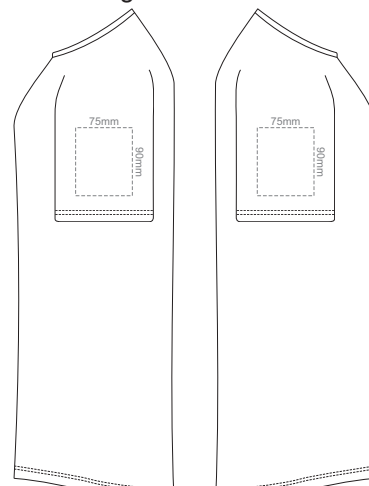

BACK WOMEN'S XXL

10% of Actual Size
Screen Print

WOMEN'S XXL LEFT SLEEVE

WOMEN'S XXL RIGHT SLEEVE

10% of Actual Size
Colourflex Transfer
Faux Embroidery
DigiFlex Transfer

FRONT WOMEN'S EXTRA SMALL
Print area can be rotated to best suit.
Branding area can be moved anywhere within the red line.

BACK WOMEN'S EXTRA SMALL
Print area 200x260mm can be rotated to best suit.
Branding area can be moved anywhere within the red line.

10% of Actual Size
Colourflex Transfer
Faux Embroidery
DigiFlex Transfer

WOMEN'S XS LEF SLEEVE WOMEN'S XS RIGHT SLEEVE

10% of Actual Size
Colourflex Transfer
Faux Embroidery
DigiFlex Transfer

FRONT WOMEN'S SMALL
Print area can be rotated to best suit.
Branding area can be moved anywhere within the red line.

BACK WOMEN'S SMALL
Print area 200x260mm can be rotated to best suit.
Branding area can be moved anywhere within the red line.

10% of Actual Size
Colourflex Transfer
Faux Embroidery
DigiFlex Transfer

WOMEN'S SMALL LEFT SLEEVE WOMEN'S SMALL RIGHT SLEEVE