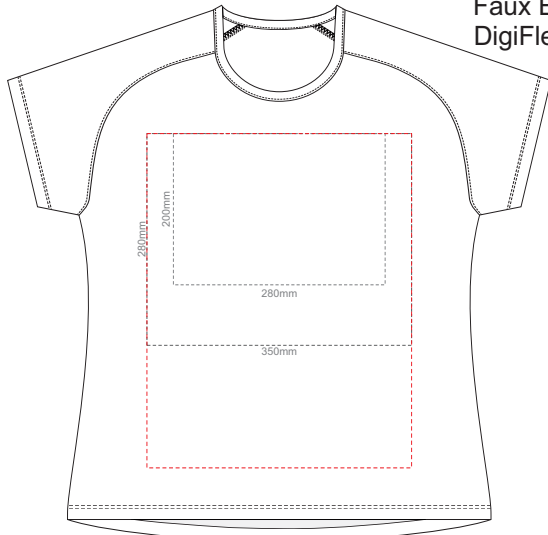

10% of Actual Size
Colourflex Transfer
Faux Embroidery
DigiFlex Transfer

FRONT WOMEN'S MEDIUM
Print area can be rotated to best suit.
Branding area can be moved **anywhere within the red line.**

BACK WOMEN'S MEDIUM
Print area can be rotated to best suit.
Branding area can be moved **anywhere within the red line.**

10% of Actual Size
Colourflex Transfer
Faux Embroidery
DigiFlex Transfer

WOMEN'S MEDIUM LEFT SLEEVE **WOMEN'S MEDIUM RIGHT SLEEVE**

10% of Actual Size
Colourflex Transfer
Faux Embroidery
DigiFlex Transfer

FRONT WOMEN'S LARGE
Print area can be rotated to best suit.
Branding area can be moved **anywhere within the red line.**

BACK WOMEN'S LARGE
Print area can be rotated to best suit.
Branding area can be moved **anywhere within the red line.**

10% of Actual Size
Colourflex Transfer
Faux Embroidery
DigiFlex Transfer

WOMEN'S LARGE LEFT SLEEVE **WOMEN'S LARGE RIGHT SLEEVE**

10% of Actual Size
Colourflex Transfer
Faux Embroidery
DigiFlex Transfer