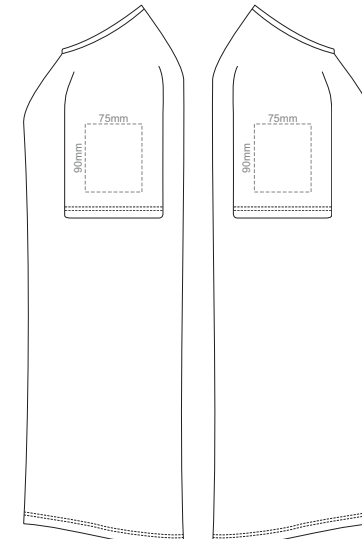

BACK WOMEN'S SMALL

10% of Actual Size
Screen Print

WOMEN'S SMALL LEFT SLEEVE

WOMEN'S SMALL RIGHT SLEEVE

10% of Actual Size
Screen Print

FRONT WOMEN'S MEDIUM

BACK WOMEN'S MEDIUM

10% of Actual Size
Screen Print

WOMEN'S MEDIUM LEFT SLEEVE

WOMEN'S MEDIUM RIGHT SLEEVE

10% of Actual Size
Screen Print

FRONT WOMEN'S LARGE

BACK WOMEN'S LARGE

10% of Actual Size
Screen Print

WOMEN'S LARGE LEFT SLEEVE

WOMEN'S LARGE RIGHT SLEEVE

10% of Actual Size
Screen Print

FRONT WOMEN'S XL

BACK WOMEN'S XL

10% of Actual Size
Screen Print

WOMEN'S XL LEFT SLEEVE

WOMEN'S XL RIGHT SLEEVE

10% of Actual Size
Screen Print

FRONT WOMEN'S XXL

BACK WOMEN'S XXL

10% of Actual Size
Screen Print

WOMEN'S XXL LEFT SLEEVE

WOMEN'S XXL RIGHT SLEEVE

10% of Actual Size
Colourflex Transfer
Faux Embroidery
DigiFlex Transfer

FRONT WOMEN'S EXTRA SMALL
Print area can be rotated to best suit.
Branding area can be moved anywhere within the red line.