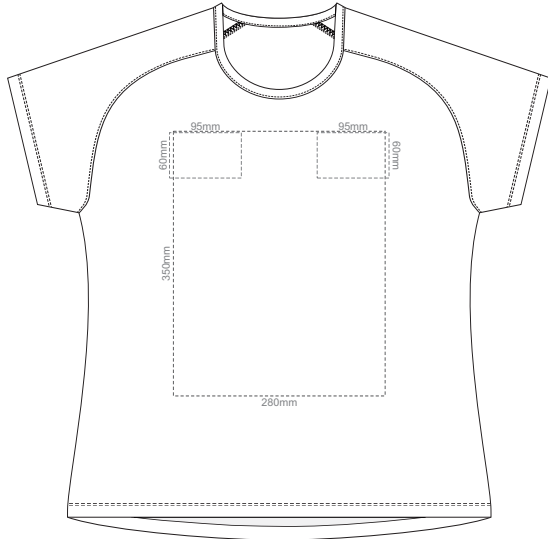

BACK WOMEN'S SMALL

10% of Actual Size
Screen Print

WOMEN'S SMALL LEFT SLEEVE

WOMEN'S SMALL RIGHT SLEEVE

10% of Actual Size
Screen Print

FRONT WOMEN'S MEDIUM

BACK WOMEN'S MEDIUM

10% of Actual Size
Screen Print

WOMEN'S MEDIUM LEFT SLEEVE

WOMEN'S MEDIUM RIGHT SLEEVE

10% of Actual Size
Screen Print

FRONT WOMEN'S LARGE

BACK WOMEN'S LARGE

10% of Actual Size
Screen Print

WOMEN'S LARGE LEFT SLEEVE

WOMEN'S LARGE RIGHT SLEEVE

10% of Actual Size
Screen Print

FRONT WOMEN'S XL

BACK WOMEN'S XL

10% of Actual Size
Screen Print

WOMEN'S XL LEFT SLEEVE

WOMEN'S XL RIGHT SLEEVE

10% of Actual Size
Screen Print

FRONT WOMEN'S XXL

BACK WOMEN'S XXL

10% of Actual Size
Screen Print

WOMEN'S XXL LEFT SLEEVE

WOMEN'S XXL RIGHT SLEEVE

10% of Actual Size
Colourflex Transfer
Faux Embroidery
DigiFlex Transfer

FRONT WOMEN'S EXTRA SMALL
Print area can be rotated to best suit.
Branding area can be moved anywhere within the red line.