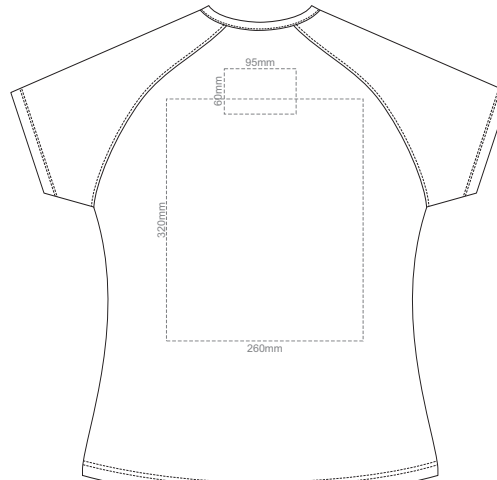

10% of Actual Size
Screen Print

FRONT WOMEN'S EXTRA SMALL

BACK WOMEN'S EXTRA SMALL

10% of Actual Size
Screen Print

WOMEN'S XS LEF SLEEVE

WOMEN'S XS RIGHT SLEEVE

10% of Actual Size
Screen Print

FRONT WOMEN'S SMALL

BACK WOMEN'S SMALL

10% of Actual Size
Screen Print

WOMEN'S SMALL LEFT SLEEVE

WOMEN'S SMALL RIGHT SLEEVE

10% of Actual Size
Screen Print

FRONT WOMEN'S MEDIUM

BACK WOMEN'S MEDIUM

10% of Actual Size
Screen Print

WOMEN'S MEDIUM LEFT SLEEVE

WOMEN'S MEDIUM RIGHT SLEEVE

10% of Actual Size
Screen Print

FRONT WOMEN'S LARGE

BACK WOMEN'S LARGE

10% of Actual Size
Screen Print

WOMEN'S LARGE LEFT SLEEVE

WOMEN'S LARGE RIGHT SLEEVE

BACK WOMEN'S XXL

10% of Actual Size
Screen Print

WOMEN'S XXL LEFT SLEEVE

WOMEN'S XXL RIGHT SLEEVE

10% of Actual Size
Colourflex Transfer
Faux Embroidery
DigiFlex Transfer

FRONT WOMEN'S EXTRA SMALL
Print area can be rotated to best suit.
Branding area can be moved anywhere within the red line.