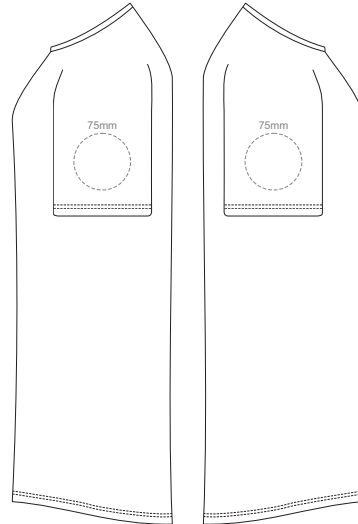

BACK WOMEN'S EXTRA SMALL
Print area 200x260mm can be rotated to best suit.
Branding area can be moved anywhere within the red line.

10% of Actual Size
Colourflex Transfer
Faux Embroidery
DigiFlex Transfer

10% of Actual Size
Embroidery

FRONT WOMEN'S SMALL

10% of Actual Size
Embroidery

WOMEN'S SMALL LEFT SLEEVE WOMEN'S SMALL RIGHT SLEEVE

10% of Actual Size
Embroidery

FRONT WOMEN'S MEDIUM

10% of Actual Size
Embroidery

WOMEN'S MEDIUM LEFT SLEEVE WOMEN'S MEDIUM RIGHT SLEEVE

10% of Actual Size
Embroidery

FRONT WOMEN'S LARGE

10% of Actual Size
Embroidery

WOMEN'S LARGE LEFT SLEEVE

WOMEN'S LARGE RIGHT SLEEVE

10% of Actual Size
Embroidery

FRONT WOMEN'S XL

10% of Actual Size
Embroidery

WOMEN'S XL LEFT SLEEVE

WOMEN'S XL RIGHT SLEEVE

10% of Actual Size
Embroidery

FRONT WOMEN'S XXL

10% of Actual Size
Embroidery

WOMEN'S XXL LEFT SLEEVE