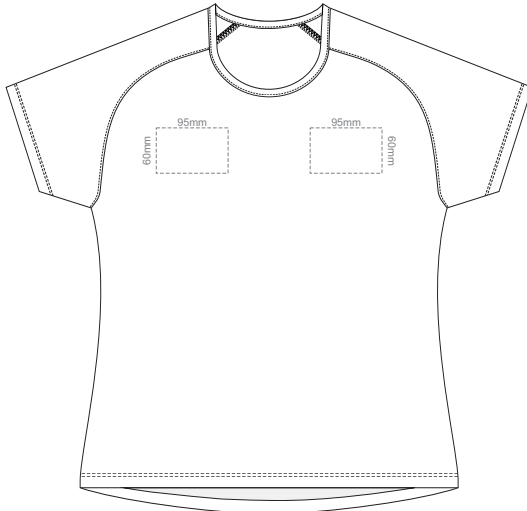

10% of Actual Size
Colourflex Transfer
Faux Embroidery
DigiFlex Transfer

10% of Actual Size
Embroidery

FRONT WOMEN'S EXTRA SMALL

10% of Actual Size
Embroidery

WOMEN'S XS LEF SLEEVE WOMEN'S XS RIGHT SLEEVE

10% of Actual Size
Embroidery

FRONT WOMEN'S SMALL

10% of Actual Size
Embroidery

WOMEN'S SMALL LEFT SLEEVE WOMEN'S SMALL RIGHT SLEEVE

10% of Actual Size
Embroidery

FRONT WOMEN'S MEDIUM

10% of Actual Size
Embroidery

WOMEN'S MEDIUM LEFT SLEEVE WOMEN'S MEDIUM RIGHT SLEEVE

10% of Actual Size
Embroidery

FRONT WOMEN'S LARGE

10% of Actual Size
Embroidery

WOMEN'S LARGE LEFT SLEEVE

WOMEN'S LARGE RIGHT SLEEVE

10% of Actual Size
Embroidery