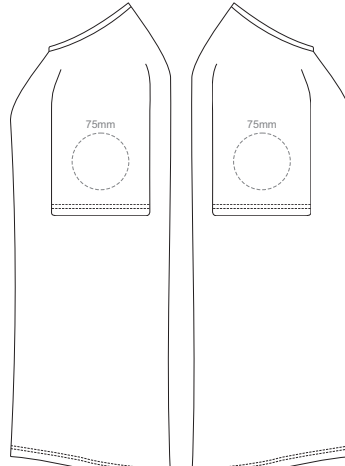

WOMEN'S XL LEFT SLEEVE **WOMEN'S XL RIGHT SLEEVE**

10% of Actual Size
Colourflex Transfer
Faux Embroidery
DigiFlex Transfer

FRONT WOMEN'S XXL
Print area can be rotated to best suit.
Branding area can be moved **anywhere within the red line.**

BACK WOMEN'S XXL
Print area can be rotated to best suit.
Branding area can be moved **anywhere within the red line.**

WOMEN'S XXL LEFT SLEEVE **WOMEN'S XXL RIGHT SLEEVE**

10% of Actual Size
Colourflex Transfer
Faux Embroidery
DigiFlex Transfer

10% of Actual Size
Colourflex Transfer
Faux Embroidery
DigiFlex Transfer

10% of Actual Size
Embroidery

FRONT WOMEN'S EXTRA SMALL

10% of Actual Size
Embroidery

WOMEN'S XS LEF SLEEVE WOMEN'S XS RIGHT SLEEVE

10% of Actual Size
Embroidery

FRONT WOMEN'S SMALL

10% of Actual Size
Embroidery

WOMEN'S SMALL LEFT SLEEVE WOMEN'S SMALL RIGHT SLEEVE

10% of Actual Size
Embroidery

FRONT WOMEN'S MEDIUM

10% of Actual Size
Embroidery