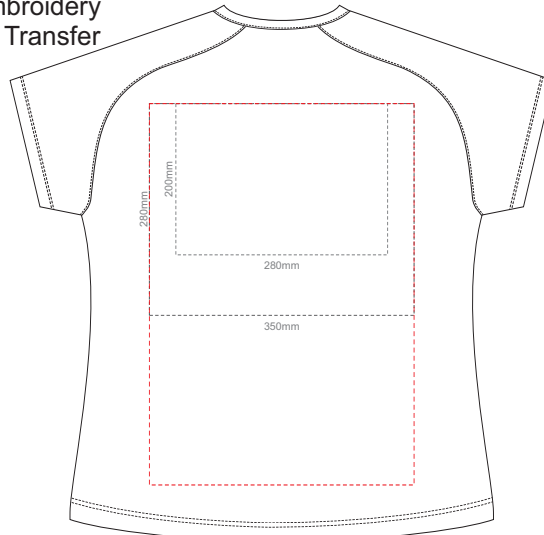

FRONT WOMEN'S LARGE
Print area can be rotated to best suit.
Branding area can be moved **anywhere within the red line.**

BACK WOMEN'S LARGE
Print area can be rotated to best suit.
Branding area can be moved **anywhere within the red line.**

10% of Actual Size
Colourflex Transfer
Faux Embroidery
DigiFlex Transfer

WOMEN'S LARGE LEFT SLEEVE **WOMEN'S LARGE RIGHT SLEEVE**

10% of Actual Size
Colourflex Transfer
Faux Embroidery
DigiFlex Transfer

FRONT WOMEN'S XL
Print area can be rotated to best suit.
Branding area can be moved **anywhere within the red line.**

BACK WOMEN'S XL
Print area can be rotated to best suit.
Branding area can be moved **anywhere within the red line.**

WOMEN'S XL LEFT SLEEVE **WOMEN'S XL RIGHT SLEEVE**

10% of Actual Size
Colourflex Transfer
Faux Embroidery
DigiFlex Transfer

FRONT WOMEN'S XXL
Print area can be rotated to best suit.
Branding area can be moved **anywhere within the red line.**