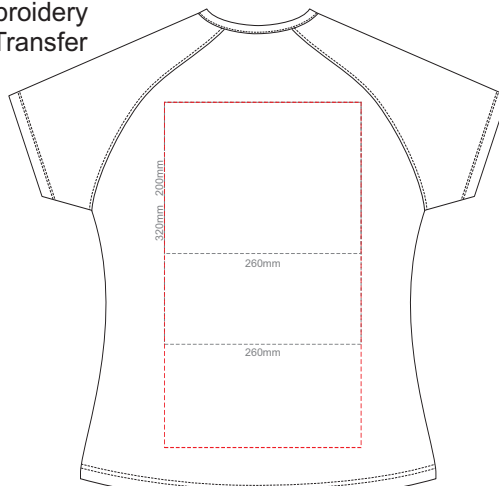

BACK WOMEN'S XXL

10% of Actual Size
Screen Print

WOMEN'S XXL LEFT SLEEVE

WOMEN'S XXL RIGHT SLEEVE

10% of Actual Size
Colourflex Transfer
Faux Embroidery
DigiFlex Transfer

FRONT WOMEN'S EXTRA SMALL
Print area can be rotated to best suit.
Branding area can be moved anywhere within the red line.

BACK WOMEN'S EXTRA SMALL
Print area 200x260mm can be rotated to best suit.
Branding area can be moved anywhere within the red line.

10% of Actual Size
Colourflex Transfer
Faux Embroidery
DigiFlex Transfer

WOMEN'S XS LEF SLEEVE WOMEN'S XS RIGHT SLEEVE

10% of Actual Size
Colourflex Transfer
Faux Embroidery
DigiFlex Transfer

FRONT WOMEN'S SMALL
Print area can be rotated to best suit.
Branding area can be moved anywhere within the red line.

BACK WOMEN'S SMALL
Print area 200x260mm can be rotated to best suit.
Branding area can be moved anywhere within the red line.

10% of Actual Size
Colourflex Transfer
Faux Embroidery
DigiFlex Transfer

WOMEN'S SMALL LEFT SLEEVE WOMEN'S SMALL RIGHT SLEEVE