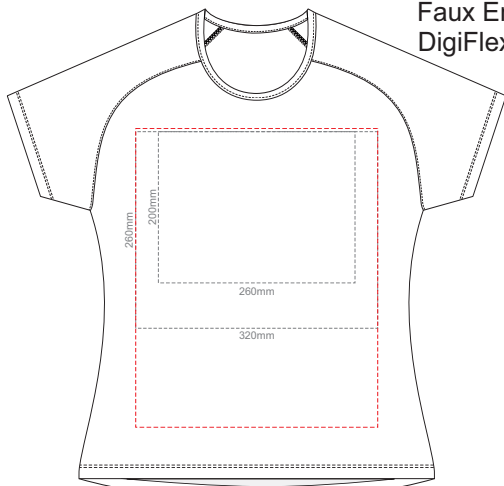

10% of Actual Size
Screen Print

FRONT WOMEN'S XL

BACK WOMEN'S XL

10% of Actual Size
Screen Print

WOMEN'S XL LEFT SLEEVE

WOMEN'S XL RIGHT SLEEVE

10% of Actual Size
Screen Print

FRONT WOMEN'S XXL

BACK WOMEN'S XXL

10% of Actual Size
Screen Print

WOMEN'S XXL LEFT SLEEVE

WOMEN'S XXL RIGHT SLEEVE

10% of Actual Size
Colourflex Transfer
Faux Embroidery
DigiFlex Transfer

FRONT WOMEN'S EXTRA SMALL
Print area can be rotated to best suit.
Branding area can be moved anywhere within the red line.

BACK WOMEN'S EXTRA SMALL
Print area 200x260mm can be rotated to best suit.
Branding area can be moved anywhere within the red line.

10% of Actual Size
Colourflex Transfer
Faux Embroidery
DigiFlex Transfer

WOMEN'S XS LEF SLEEVE WOMEN'S XS RIGHT SLEEVE

10% of Actual Size
Colourflex Transfer
Faux Embroidery
DigiFlex Transfer

FRONT WOMEN'S SMALL
Print area can be rotated to best suit.
Branding area can be moved anywhere within the red line.