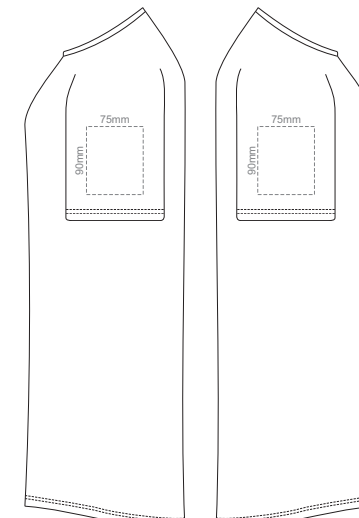

BACK WOMEN'S SMALL

10% of Actual Size
Screen Print

WOMEN'S SMALL LEFT SLEEVE

WOMEN'S SMALL RIGHT SLEEVE

10% of Actual Size
Screen Print

FRONT WOMEN'S MEDIUM

BACK WOMEN'S MEDIUM

10% of Actual Size
Screen Print

WOMEN'S MEDIUM LEFT SLEEVE

WOMEN'S MEDIUM RIGHT SLEEVE

10% of Actual Size
Screen Print

FRONT WOMEN'S LARGE

BACK WOMEN'S LARGE

10% of Actual Size
Screen Print

WOMEN'S LARGE LEFT SLEEVE

WOMEN'S LARGE RIGHT SLEEVE

10% of Actual Size
Screen Print

FRONT WOMEN'S XL

BACK WOMEN'S XL

10% of Actual Size
Screen Print

WOMEN'S XL LEFT SLEEVE

WOMEN'S XL RIGHT SLEEVE

10% of Actual Size
Screen Print

FRONT WOMEN'S XXL

BACK WOMEN'S XXL

10% of Actual Size
Screen Print

WOMEN'S XXL LEFT SLEEVE

WOMEN'S XXL RIGHT SLEEVE

10% of Actual Size
Colourflex Transfer
Faux Embroidery
DigiFlex Transfer

FRONT WOMEN'S EXTRA SMALL
Print area can be rotated to best suit.
Branding area can be moved anywhere within the red line.