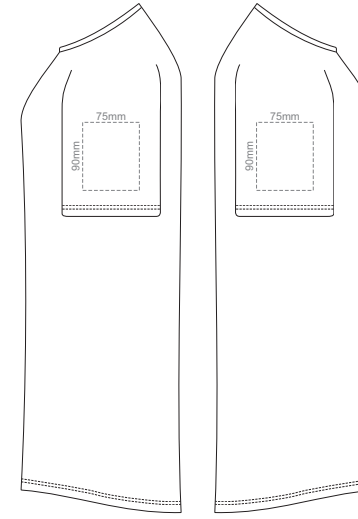

10% of Actual Size
Screen Print

FRONT WOMEN'S EXTRA SMALL

BACK WOMEN'S EXTRA SMALL

10% of Actual Size
Screen Print

WOMEN'S XS LEF SLEEVE

WOMEN'S XS RIGHT SLEEVE

10% of Actual Size
Screen Print

FRONT WOMEN'S SMALL

BACK WOMEN'S SMALL

10% of Actual Size
Screen Print

WOMEN'S SMALL LEFT SLEEVE

WOMEN'S SMALL RIGHT SLEEVE

10% of Actual Size
Screen Print

FRONT WOMEN'S MEDIUM

BACK WOMEN'S MEDIUM

10% of Actual Size
Screen Print

WOMEN'S MEDIUM LEFT SLEEVE

WOMEN'S MEDIUM RIGHT SLEEVE

10% of Actual Size
Screen Print

FRONT WOMEN'S LARGE

BACK WOMEN'S LARGE

10% of Actual Size
Screen Print

WOMEN'S LARGE LEFT SLEEVE

WOMEN'S LARGE RIGHT SLEEVE

BACK WOMEN'S XXL

10% of Actual Size
Screen Print

WOMEN'S XXL LEFT SLEEVE

WOMEN'S XXL RIGHT SLEEVE

10% of Actual Size
Colourflex Transfer
Faux Embroidery
DigiFlex Transfer

FRONT WOMEN'S EXTRA SMALL
Print area can be rotated to best suit.
Branding area can be moved anywhere within the red line.