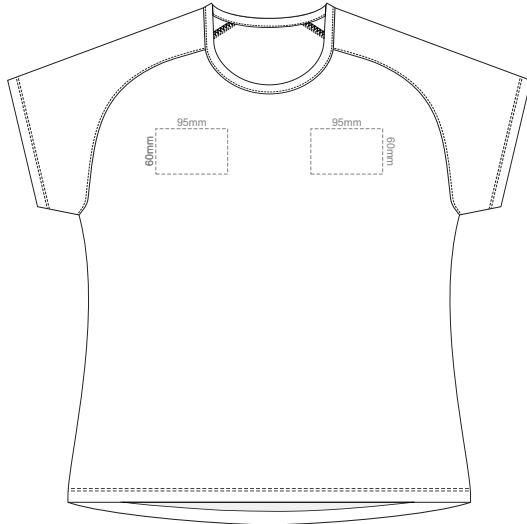

10% of Actual Size
Colourflex Transfer
Faux Embroidery
DigiFlex Transfer

10% of Actual Size
Embroidery

FRONT WOMEN'S EXTRA SMALL

10% of Actual Size
Embroidery

WOMEN'S XS LEF SLEEVE WOMEN'S XS RIGHT SLEEVE

10% of Actual Size
Embroidery

FRONT WOMEN'S SMALL

10% of Actual Size
Embroidery

WOMEN'S SMALL LEFT SLEEVE WOMEN'S SMALL RIGHT SLEEVE

10% of Actual Size
Embroidery

FRONT WOMEN'S MEDIUM

10% of Actual Size
Embroidery

WOMEN'S MEDIUM LEFT SLEEVE WOMEN'S MEDIUM RIGHT SLEEVE

10% of Actual Size
Embroidery

FRONT WOMEN'S LARGE

10% of Actual Size
Embroidery

WOMEN'S LARGE LEFT SLEEVE

WOMEN'S LARGE RIGHT SLEEVE

10% of Actual Size
Embroidery