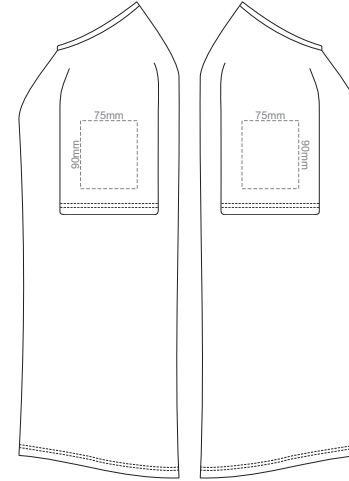

10% of Actual Size
Screen Print

FRONT WOMEN'S EXTRA SMALL

BACK WOMEN'S EXTRA SMALL

10% of Actual Size
Screen Print

WOMEN'S XS LEF SLEEVE

WOMEN'S XS RIGHT SLEEVE

10% of Actual Size
Screen Print

FRONT WOMEN'S SMALL

BACK WOMEN'S SMALL

10% of Actual Size
Screen Print

WOMEN'S SMALL LEFT SLEEVE

WOMEN'S SMALL RIGHT SLEEVE

10% of Actual Size
Screen Print

FRONT WOMEN'S MEDIUM

BACK WOMEN'S MEDIUM

10% of Actual Size
Screen Print

WOMEN'S MEDIUM LEFT SLEEVE

WOMEN'S MEDIUM RIGHT SLEEVE

10% of Actual Size
Screen Print

FRONT WOMEN'S LARGE

BACK WOMEN'S LARGE

10% of Actual Size
Screen Print

WOMEN'S LARGE LEFT SLEEVE

WOMEN'S LARGE RIGHT SLEEVE

BACK WOMEN'S XXL

10% of Actual Size
Screen Print

WOMEN'S XXL LEFT SLEEVE

WOMEN'S XXL RIGHT SLEEVE

10% of Actual Size
Colourflex Transfer
Faux Embroidery
DigiFlex Transfer

FRONT WOMEN'S EXTRA SMALL
Print area can be rotated to best suit.
Branding area can be moved anywhere within the red line.