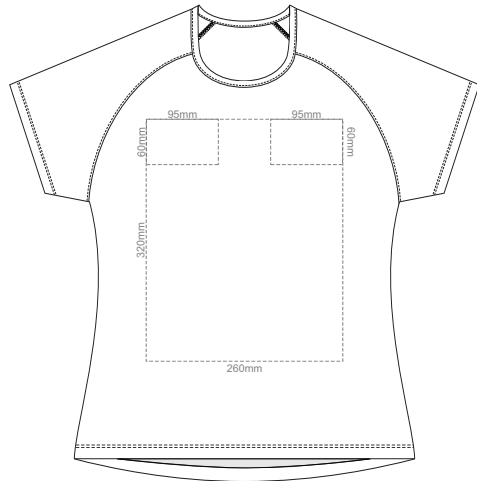

10% of Actual Size
Screen Print

FRONT WOMEN'S EXTRA SMALL

BACK WOMEN'S EXTRA SMALL

10% of Actual Size
Screen Print

WOMEN'S XS LEF SLEEVE

WOMEN'S XS RIGHT SLEEVE

10% of Actual Size
Screen Print

FRONT WOMEN'S SMALL

BACK WOMEN'S SMALL

10% of Actual Size
Screen Print

WOMEN'S SMALL LEFT SLEEVE

WOMEN'S SMALL RIGHT SLEEVE

10% of Actual Size
Screen Print

FRONT WOMEN'S MEDIUM

BACK WOMEN'S MEDIUM

10% of Actual Size
Screen Print

WOMEN'S MEDIUM LEFT SLEEVE

WOMEN'S MEDIUM RIGHT SLEEVE

10% of Actual Size
Screen Print

FRONT WOMEN'S LARGE

BACK WOMEN'S LARGE

10% of Actual Size
Screen Print

WOMEN'S LARGE LEFT SLEEVE

WOMEN'S LARGE RIGHT SLEEVE

BACK WOMEN'S XXL

10% of Actual Size
Screen Print

WOMEN'S XXL LEFT SLEEVE

WOMEN'S XXL RIGHT SLEEVE

10% of Actual Size
Colourflex Transfer
Faux Embroidery
DigiFlex Transfer

FRONT WOMEN'S EXTRA SMALL
Print area can be rotated to best suit.
Branding area can be moved anywhere within the red line.