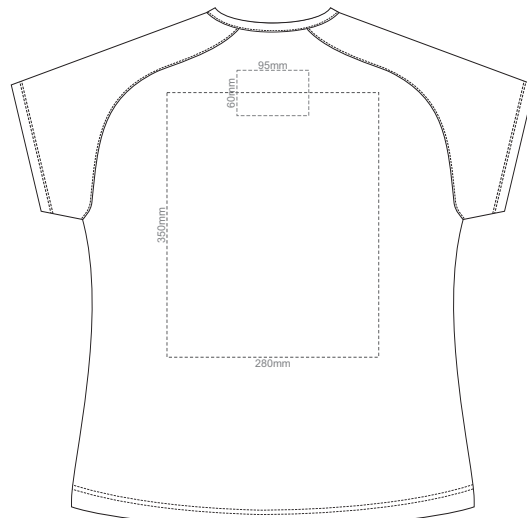

BACK WOMEN'S SMALL

10% of Actual Size
Screen Print

WOMEN'S SMALL LEFT SLEEVE

WOMEN'S SMALL RIGHT SLEEVE

10% of Actual Size
Screen Print

FRONT WOMEN'S MEDIUM

BACK WOMEN'S MEDIUM

10% of Actual Size
Screen Print

WOMEN'S MEDIUM LEFT SLEEVE

WOMEN'S MEDIUM RIGHT SLEEVE

10% of Actual Size
Screen Print

FRONT WOMEN'S LARGE

BACK WOMEN'S LARGE

10% of Actual Size
Screen Print

WOMEN'S LARGE LEFT SLEEVE

WOMEN'S LARGE RIGHT SLEEVE

10% of Actual Size
Screen Print

FRONT WOMEN'S XL

BACK WOMEN'S XL

10% of Actual Size
Screen Print

WOMEN'S XL LEFT SLEEVE

WOMEN'S XL RIGHT SLEEVE

10% of Actual Size
Screen Print

FRONT WOMEN'S XXL

BACK WOMEN'S XXL

10% of Actual Size
Screen Print

WOMEN'S XXL LEFT SLEEVE

WOMEN'S XXL RIGHT SLEEVE

10% of Actual Size
Colourflex Transfer
Faux Embroidery
DigiFlex Transfer

FRONT WOMEN'S EXTRA SMALL
Print area can be rotated to best suit.
Branding area can be moved anywhere within the red line.