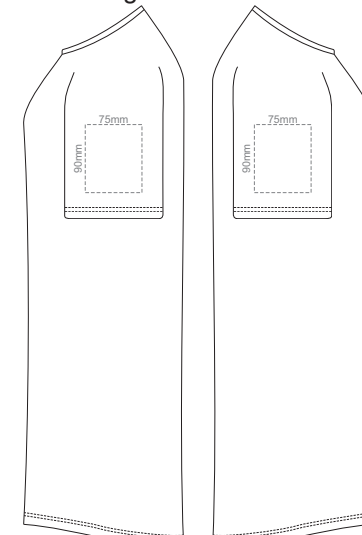

BACK WOMEN'S EXTRA SMALL
Print area 200x260mm can be rotated to best suit.
Branding area can be moved anywhere within the red line.

10% of Actual Size
Colourflex Transfer
Faux Embroidery
DigiFlex Transfer

FRONT WOMEN'S XL
Print area can be rotated to best suit.
Branding area can be moved **anywhere within the red line.**

BACK WOMEN'S XL
Print area can be rotated to best suit.
Branding area can be moved **anywhere within the red line.**

WOMEN'S XL LEFT SLEEVE **WOMEN'S XL RIGHT SLEEVE**

10% of Actual Size
Colourflex Transfer
Faux Embroidery
DigiFlex Transfer

FRONT WOMEN'S XXL
Print area can be rotated to best suit.
Branding area can be moved **anywhere within the red line.**

BACK WOMEN'S XXL
Print area can be rotated to best suit.
Branding area can be moved **anywhere within the red line.**

WOMEN'S XXL LEFT SLEEVE **WOMEN'S XXL RIGHT SLEEVE**

10% of Actual Size
Colourflex Transfer
Faux Embroidery
DigiFlex Transfer