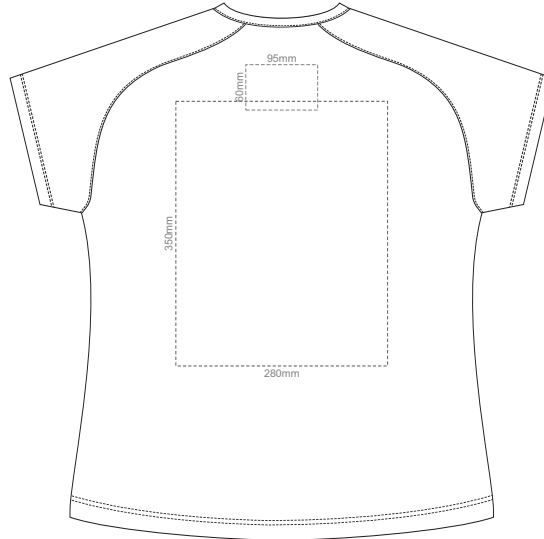

BACK WOMEN'S SMALL

10% of Actual Size
Screen Print

WOMEN'S SMALL LEFT SLEEVE

WOMEN'S SMALL RIGHT SLEEVE

10% of Actual Size
Screen Print

FRONT WOMEN'S MEDIUM

BACK WOMEN'S MEDIUM

10% of Actual Size
Screen Print

WOMEN'S MEDIUM LEFT SLEEVE

WOMEN'S MEDIUM RIGHT SLEEVE

10% of Actual Size
Screen Print

FRONT WOMEN'S LARGE

BACK WOMEN'S LARGE

10% of Actual Size
Screen Print

WOMEN'S LARGE LEFT SLEEVE

WOMEN'S LARGE RIGHT SLEEVE

10% of Actual Size
Screen Print

FRONT WOMEN'S XL

BACK WOMEN'S XL

10% of Actual Size
Screen Print

WOMEN'S XL LEFT SLEEVE

WOMEN'S XL RIGHT SLEEVE

10% of Actual Size
Screen Print

FRONT WOMEN'S XXL

BACK WOMEN'S XXL

10% of Actual Size
Screen Print

WOMEN'S XXL LEFT SLEEVE

WOMEN'S XXL RIGHT SLEEVE

10% of Actual Size
Colourflex Transfer
Faux Embroidery
DigiFlex Transfer

FRONT WOMEN'S EXTRA SMALL
Print area can be rotated to best suit.
Branding area can be moved anywhere within the red line.