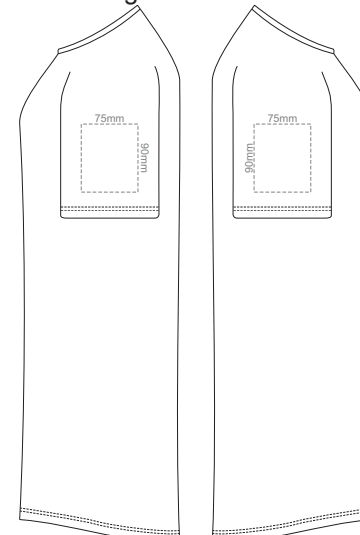

BACK WOMEN'S EXTRA SMALL
Print area 200x260mm can be rotated to best suit.
Branding area can be moved anywhere within the red line.

10% of Actual Size
Colourflex Transfer
Faux Embroidery
DigiFlex Transfer

FRONT WOMEN'S LARGE
Print area can be rotated to best suit.
Branding area can be moved **anywhere within the red line.**

BACK WOMEN'S LARGE
Print area can be rotated to best suit.
Branding area can be moved **anywhere within the red line.**

10% of Actual Size
Colourflex Transfer
Faux Embroidery
DigiFlex Transfer

WOMEN'S LARGE LEFT SLEEVE **WOMEN'S LARGE RIGHT SLEEVE**

10% of Actual Size
Colourflex Transfer
Faux Embroidery
DigiFlex Transfer

FRONT WOMEN'S XL
Print area can be rotated to best suit.
Branding area can be moved **anywhere within the red line.**

BACK WOMEN'S XL
Print area can be rotated to best suit.
Branding area can be moved **anywhere within the red line.**