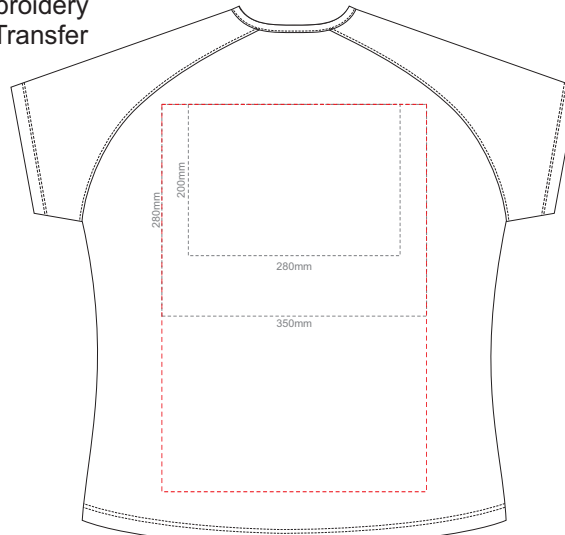

10% of Actual Size
Colourflex Transfer
Faux Embroidery
DigiFlex Transfer

WOMEN'S LARGE LEFT SLEEVE **WOMEN'S LARGE RIGHT SLEEVE**

10% of Actual Size
Colourflex Transfer
Faux Embroidery
DigiFlex Transfer

FRONT WOMEN'S XL
Print area can be rotated to best suit.
Branding area can be moved **anywhere within the red line.**

BACK WOMEN'S XL
Print area can be rotated to best suit.
Branding area can be moved **anywhere within the red line.**

WOMEN'S XL LEFT SLEEVE **WOMEN'S XL RIGHT SLEEVE**

10% of Actual Size
Colourflex Transfer
Faux Embroidery
DigiFlex Transfer

FRONT WOMEN'S XXL
Print area can be rotated to best suit.
Branding area can be moved **anywhere within the red line.**

BACK WOMEN'S XXL
Print area can be rotated to best suit.
Branding area can be moved **anywhere within the red line.**

WOMEN'S XXL LEFT SLEEVE **WOMEN'S XXL RIGHT SLEEVE**

10% of Actual Size
Colourflex Transfer
Faux Embroidery
DigiFlex Transfer