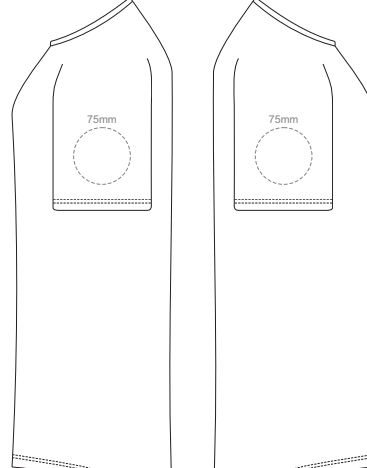

WOMEN'S XL LEFT SLEEVE **WOMEN'S XL RIGHT SLEEVE**

10% of Actual Size
Colourflex Transfer
Faux Embroidery
DigiFlex Transfer

FRONT WOMEN'S XXL
Print area can be rotated to best suit.
Branding area can be moved **anywhere within the red line.**

BACK WOMEN'S XXL
Print area can be rotated to best suit.
Branding area can be moved **anywhere within the red line.**

WOMEN'S XXL LEFT SLEEVE **WOMEN'S XXL RIGHT SLEEVE**

10% of Actual Size
Colourflex Transfer
Faux Embroidery
DigiFlex Transfer

10% of Actual Size
Colourflex Transfer
Faux Embroidery
DigiFlex Transfer

10% of Actual Size
Embroidery

FRONT WOMEN'S EXTRA SMALL

10% of Actual Size
Embroidery

WOMEN'S XS LEF SLEEVE WOMEN'S XS RIGHT SLEEVE

10% of Actual Size
Embroidery

FRONT WOMEN'S SMALL

10% of Actual Size
Embroidery

WOMEN'S SMALL LEFT SLEEVE WOMEN'S SMALL RIGHT SLEEVE

10% of Actual Size
Embroidery

FRONT WOMEN'S MEDIUM

10% of Actual Size
Embroidery