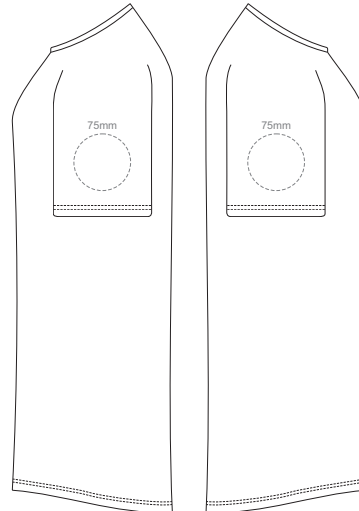

BACK WOMEN'S EXTRA SMALL
Print area 200x260mm can be rotated to best suit.
Branding area can be moved anywhere within the red line.

10% of Actual Size
Colourflex Transfer
Faux Embroidery
DigiFlex Transfer

10% of Actual Size
Colourflex Transfer
Faux Embroidery
DigiFlex Transfer

10% of Actual Size
Embroidery

FRONT WOMEN'S EXTRA SMALL

10% of Actual Size
Embroidery

WOMEN'S XS LEF SLEEVE WOMEN'S XS RIGHT SLEEVE

10% of Actual Size
Embroidery

FRONT WOMEN'S SMALL

10% of Actual Size
Embroidery

WOMEN'S SMALL LEFT SLEEVE WOMEN'S SMALL RIGHT SLEEVE

10% of Actual Size
Embroidery

FRONT WOMEN'S MEDIUM

10% of Actual Size
Embroidery

WOMEN'S MEDIUM LEFT SLEEVE WOMEN'S MEDIUM RIGHT SLEEVE

10% of Actual Size
Embroidery

FRONT WOMEN'S LARGE

10% of Actual Size
Embroidery

WOMEN'S LARGE LEFT SLEEVE

WOMEN'S LARGE RIGHT SLEEVE

10% of Actual Size
Embroidery