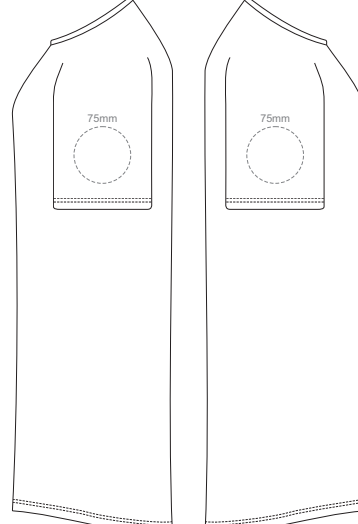

BACK WOMEN'S EXTRA SMALL
Print area 200x260mm can be rotated to best suit.
Branding area can be moved anywhere within the red line.

10% of Actual Size
Colourflex Transfer
Faux Embroidery
DigiFlex Transfer

10% of Actual Size
Embroidery

FRONT WOMEN'S SMALL

10% of Actual Size
Embroidery

WOMEN'S SMALL LEFT SLEEVE WOMEN'S SMALL RIGHT SLEEVE

10% of Actual Size
Embroidery

FRONT WOMEN'S MEDIUM

10% of Actual Size
Embroidery

WOMEN'S MEDIUM LEFT SLEEVE WOMEN'S MEDIUM RIGHT SLEEVE

10% of Actual Size
Embroidery

FRONT WOMEN'S LARGE

10% of Actual Size
Embroidery

WOMEN'S LARGE LEFT SLEEVE

WOMEN'S LARGE RIGHT SLEEVE

10% of Actual Size
Embroidery

FRONT WOMEN'S XL

10% of Actual Size
Embroidery

WOMEN'S XL LEFT SLEEVE

WOMEN'S XL RIGHT SLEEVE

10% of Actual Size
Embroidery

FRONT WOMEN'S XXL

10% of Actual Size
Embroidery

WOMEN'S XXL LEFT SLEEVE