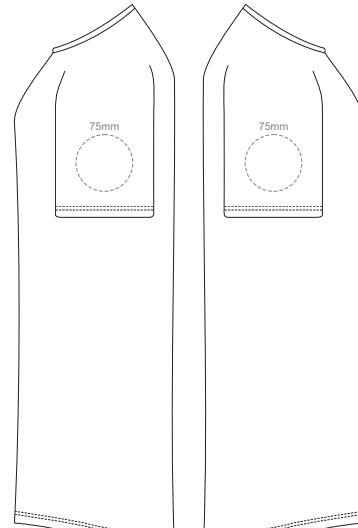

BACK WOMEN'S EXTRA SMALL
Print area 200x260mm can be rotated to best suit.
Branding area can be moved anywhere within the red line.

10% of Actual Size
Colourflex Transfer
Faux Embroidery
DigiFlex Transfer

10% of Actual Size
Embroidery

FRONT WOMEN'S SMALL

10% of Actual Size
Embroidery

WOMEN'S SMALL LEFT SLEEVE WOMEN'S SMALL RIGHT SLEEVE

10% of Actual Size
Embroidery

FRONT WOMEN'S MEDIUM

10% of Actual Size
Embroidery

WOMEN'S MEDIUM LEFT SLEEVE WOMEN'S MEDIUM RIGHT SLEEVE

10% of Actual Size
Embroidery

FRONT WOMEN'S LARGE

10% of Actual Size
Embroidery

WOMEN'S LARGE LEFT SLEEVE

WOMEN'S LARGE RIGHT SLEEVE

10% of Actual Size
Embroidery

FRONT WOMEN'S XL

10% of Actual Size
Embroidery

WOMEN'S XL LEFT SLEEVE

WOMEN'S XL RIGHT SLEEVE

10% of Actual Size
Embroidery

FRONT WOMEN'S XXL

10% of Actual Size
Embroidery

WOMEN'S XXL LEFT SLEEVE