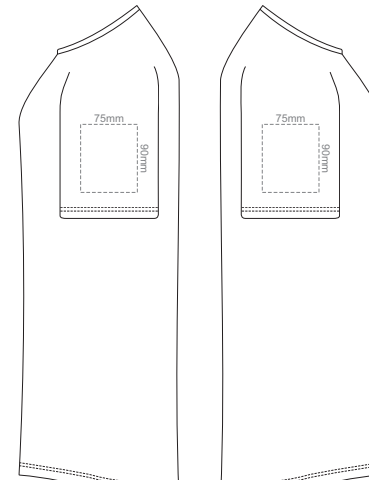

10% of Actual Size
Screen Print

FRONT WOMEN'S EXTRA SMALL

BACK WOMEN'S EXTRA SMALL

10% of Actual Size
Screen Print

WOMEN'S XS LEF SLEEVE

WOMEN'S XS RIGHT SLEEVE

10% of Actual Size
Screen Print

FRONT WOMEN'S SMALL

BACK WOMEN'S SMALL

10% of Actual Size
Screen Print

WOMEN'S SMALL LEFT SLEEVE

WOMEN'S SMALL RIGHT SLEEVE

10% of Actual Size
Screen Print

FRONT WOMEN'S MEDIUM

BACK WOMEN'S MEDIUM

10% of Actual Size
Screen Print

WOMEN'S MEDIUM LEFT SLEEVE

WOMEN'S MEDIUM RIGHT SLEEVE

10% of Actual Size
Screen Print

FRONT WOMEN'S LARGE

BACK WOMEN'S LARGE

10% of Actual Size
Screen Print

WOMEN'S LARGE LEFT SLEEVE

WOMEN'S LARGE RIGHT SLEEVE

BACK WOMEN'S XXL

10% of Actual Size
Screen Print

WOMEN'S XXL LEFT SLEEVE

WOMEN'S XXL RIGHT SLEEVE

10% of Actual Size
Colourflex Transfer
Faux Embroidery
DigiFlex Transfer

FRONT WOMEN'S EXTRA SMALL
Print area can be rotated to best suit.
Branding area can be moved anywhere within the red line.