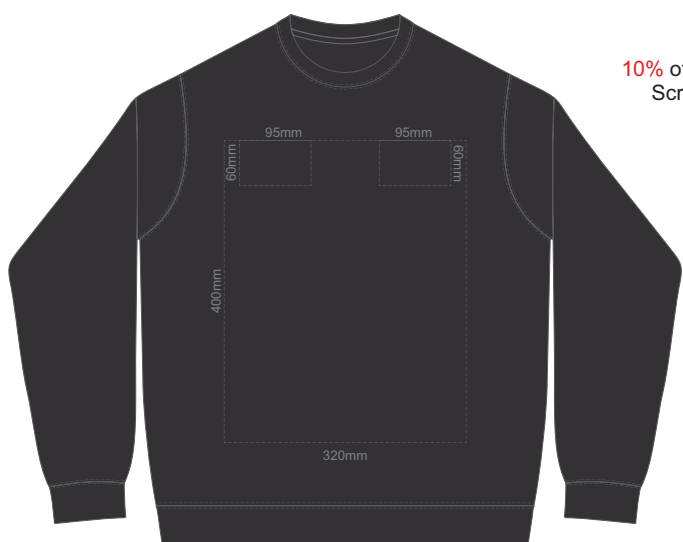

10% of Actual Size  
Screen Print

**FRONT SUPREME XS**

**BACK SUPREME XS**

10% of Actual Size  
Screen Print

**FRONT SUPREME SMALL**

**BACK SUPREME SMALL**

10% of Actual Size  
Screen Print

**FRONT SUPREME MEDIUM**

**BACK SUPREME MEDIUM**

**FRONT SUPREME LARGE**

10% of Actual Size  
Screen Print

**BACK SUPREME LARGE**

**FRONT SUPREME XL**

10% of Actual Size  
Screen Print

**BACK SUPREME XL**

10% of Actual Size  
Screen Print

**FRONT SUPREME XXL**

**BACK SUPREME XXL**

10% of Actual Size  
Screen Print

**FRONT SUPREME 3XL**

**BACK SUPREME 3XL**

**FRONT SUPREME 4XL  
BLACK ONLY**

10% of Actual Size  
Screen Print

**BACK SUPREME 4XL  
BLACK ONLY**

10% of Actual Size  
Colourflex Transfer  
Faux Embroidery  
DigiFlex Transfer

**FRONT SUPREME XS**

Print area can be rotated to best suit.  
Branding area can be moved anywhere within the red line.

**BACK SUPREME XS**