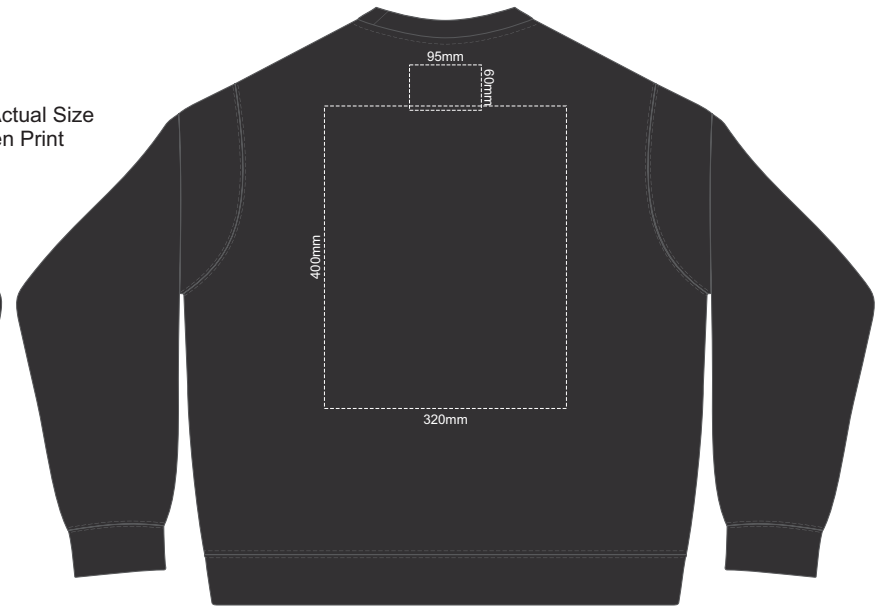

**BACK SUPREME MEDIUM**

**FRONT SUPREME LARGE**

10% of Actual Size  
Screen Print

**BACK SUPREME LARGE**

**FRONT SUPREME XL**

10% of Actual Size  
Screen Print

**BACK SUPREME XL**

10% of Actual Size  
Screen Print

**FRONT SUPREME XXL**

**BACK SUPREME XXL**

10% of Actual Size  
Screen Print

**FRONT SUPREME 3XL**

**BACK SUPREME 3XL**

**FRONT SUPREME 4XL  
BLACK ONLY**

10% of Actual Size  
Screen Print

**BACK SUPREME 4XL  
BLACK ONLY**

10% of Actual Size  
Colourflex Transfer  
Faux Embroidery  
DigiFlex Transfer

**FRONT SUPREME XS**

Print area can be rotated to best suit.  
Branding area can be moved anywhere within the red line.

**BACK SUPREME XS**

Print area can be rotated to best suit.  
Branding area can be moved anywhere within the red line.

10% of Actual Size  
Colourflex Transfer  
Faux Embroidery  
DigiFlex Transfer

**FRONT SUPREME SMALL**

Print area can be rotated to best suit.  
Branding area can be moved anywhere within the red line.