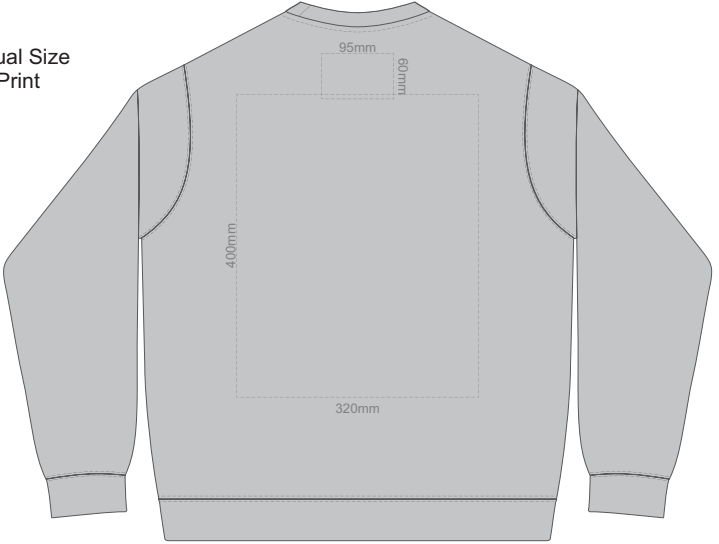

10% of Actual Size  
Screen Print

**FRONT SUPREME XS**

**BACK SUPREME XS**

10% of Actual Size  
Screen Print

**FRONT SUPREME SMALL**

**BACK SUPREME SMALL**

10% of Actual Size  
Screen Print

**FRONT SUPREME MEDIUM**

**BACK SUPREME MEDIUM**

**FRONT SUPREME LARGE**

10% of Actual Size  
Screen Print

**BACK SUPREME LARGE**

**FRONT SUPREME XL**

10% of Actual Size  
Screen Print

**BACK SUPREME XL**

10% of Actual Size  
Screen Print

**FRONT SUPREME XXL**

**BACK SUPREME XXL**

10% of Actual Size  
Screen Print

**FRONT SUPREME 3XL**

**BACK SUPREME 3XL**

**FRONT SUPREME 4XL  
BLACK ONLY**

10% of Actual Size  
Screen Print

**BACK SUPREME 4XL  
BLACK ONLY**

10% of Actual Size  
Colourflex Transfer  
Faux Embroidery  
DigiFlex Transfer

**FRONT SUPREME XS**

Print area can be rotated to best suit.  
Branding area can be moved anywhere within the red line.

**BACK SUPREME XS**