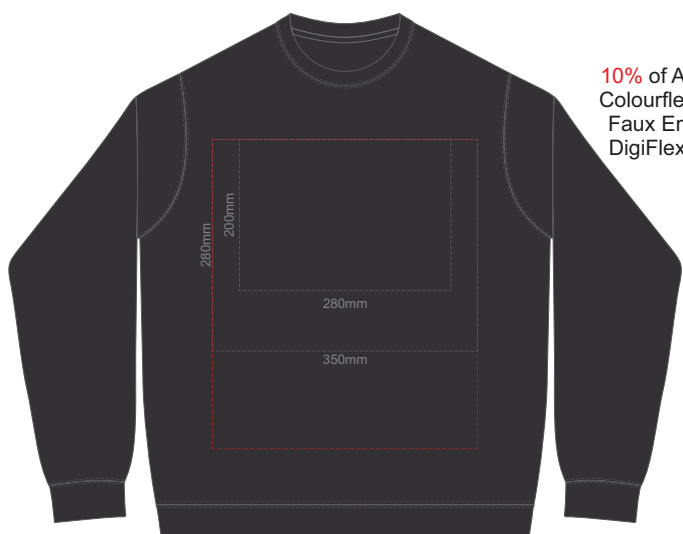

FRONT SUPREME SMALL

BACK SUPREME SMALL

10% of Actual Size
Colourflex Transfer
Faux Embroidery
DigiFlex Transfer