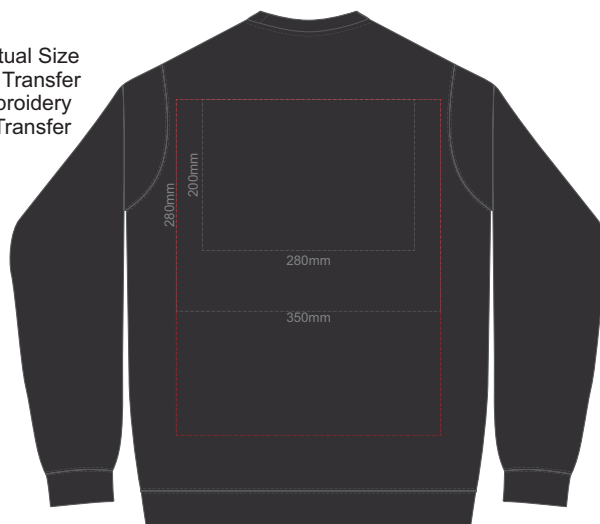

10% of Actual Size
Colourflex Transfer
Faux Embroidery
DigiFlex Transfer

FRONT SUPREME XS

BACK SUPREME XS

10% of Actual Size
Colourflex Transfer
Faux Embroidery
DigiFlex Transfer

FRONT SUPREME SMALL

BACK SUPREME SMALL

10% of Actual Size
Colourflex Transfer
Faux Embroidery
DigiFlex Transfer

FRONT SUPREME MEDIUM

BACK SUPREME MEDIUM