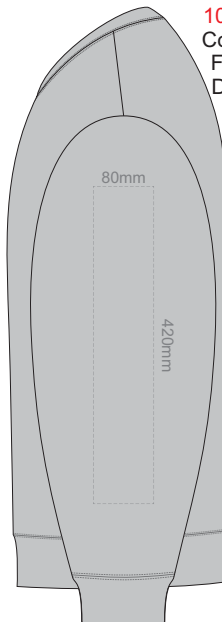

10% of Actual Size  
Colourflex Transfer  
Faux Embroidery  
DigiFlex Transfer

CHARCOAL  
BLACK

SIDE 2 SUPREME XS

10% of Actual Size  
Colourflex Transfer  
Faux Embroidery  
DigiFlex Transfer

CHARCOAL  
BLACK

SIDE 2 SUPREME SMALL

SIDE 1 SUPREME SMALL

10% of Actual Size  
Colourflex Transfer  
Faux Embroidery  
DigiFlex Transfer

CHARCOAL  
BLACK

SIDE 2 SUPREME MEDIUM

SIDE 1 SUPREME MEDIUM

10% of Actual Size  
Colourflex Transfer  
Faux Embroidery  
DigiFlex Transfer

ASH  
CHARCOAL  
BLACK

SIDE 2 SUPREME LARGE

SIDE 1 SUPREME LARGE

10% of Actual Size  
Colourflex Transfer  
Faux Embroidery  
DigiFlex Transfer

ASH  
CHARCOAL  
BLACK

SIDE 2 SUPREME XL

SIDE 1 SUPREME XL

10% of Actual Size  
Colourflex Transfer  
Faux Embroidery  
DigiFlex Transfer

ASH  
CHARCOAL  
BLACK

SIDE 2 SUPREME 2XL

SIDE 1 SUPREME 2XL

ASH

CHARCOAL

BLACK

10% of Actual Size  
Colourflex Transfer  
Faux Embroidery  
DigiFlex Transfer

**SIDE 1 SUPREME  
3XL**