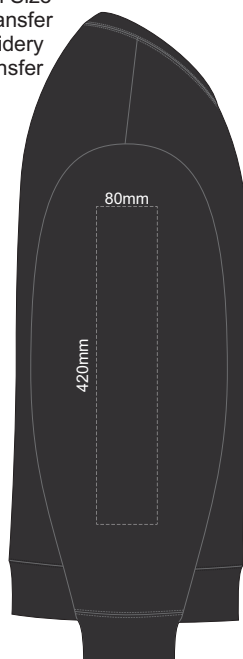

SIDE 2 SUPREME SMALL

SIDE 1 SUPREME SMALL

10% of Actual Size  
Colourflex Transfer  
Faux Embroidery  
DigiFlex Transfer

CHARCOAL  
BLACK

SIDE 2 SUPREME MEDIUM

SIDE 1 SUPREME MEDIUM

10% of Actual Size  
Colourflex Transfer  
Faux Embroidery  
DigiFlex Transfer

ASH  
CHARCOAL  
BLACK

SIDE 2 SUPREME LARGE

SIDE 1 SUPREME LARGE

10% of Actual Size  
Colourflex Transfer  
Faux Embroidery  
DigiFlex Transfer

ASH  
CHARCOAL  
BLACK

SIDE 2 SUPREME XL

SIDE 1 SUPREME XL

10% of Actual Size  
Colourflex Transfer  
Faux Embroidery  
DigiFlex Transfer

ASH  
CHARCOAL  
BLACK

SIDE 2 SUPREME 2XL

SIDE 1 SUPREME 2XL

ASH

CHARCOAL

BLACK

10% of Actual Size  
Colourflex Transfer  
Faux Embroidery  
DigiFlex Transfer

**SIDE 1 SUPREME  
3XL**

**SIDE 2 SUPREME  
3XL**

10% of Actual Size  
Colourflex Transfer  
Faux Embroidery  
DigiFlex Transfer

**SIDE 1 SUPREME  
4XL**

**SIDE 2 SUPREME  
4XL**

10% of Actual Size  
Embroidery

**FRONT SUPREME XS**