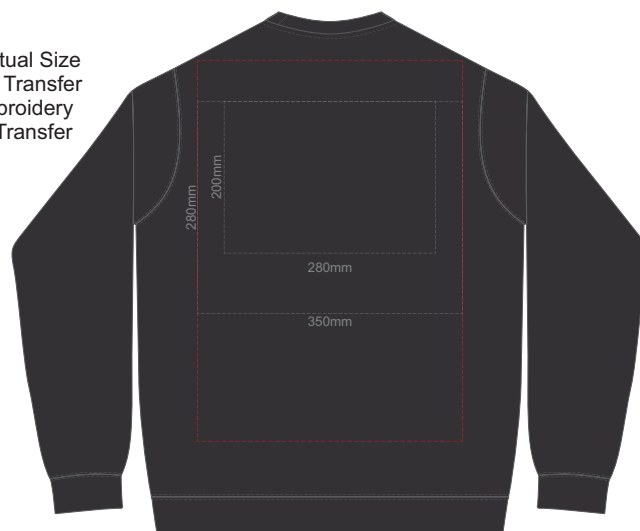

10% of Actual Size
Colourflex Transfer
Faux Embroidery
DigiFlex Transfer

FRONT SUPREME XS

BACK SUPREME XS

10% of Actual Size
Colourflex Transfer
Faux Embroidery
DigiFlex Transfer

FRONT SUPREME SMALL

BACK SUPREME SMALL

10% of Actual Size
Colourflex Transfer
Faux Embroidery
DigiFlex Transfer

FRONT SUPREME MEDIUM

BACK SUPREME MEDIUM