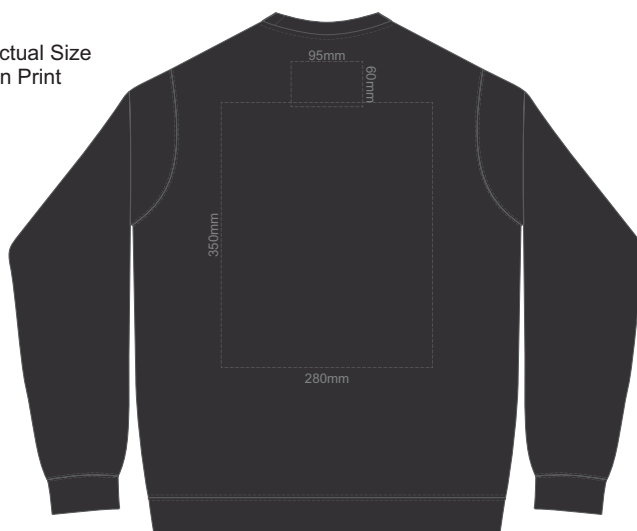

10% of Actual Size  
Screen Print

**FRONT SUPREME XS**

**BACK SUPREME XS**

10% of Actual Size  
Screen Print

**FRONT SUPREME SMALL**

**BACK SUPREME SMALL**

10% of Actual Size  
Screen Print

**FRONT SUPREME MEDIUM**

**BACK SUPREME MEDIUM**

**FRONT SUPREME LARGE**

10% of Actual Size  
Screen Print

**BACK SUPREME LARGE**

**FRONT SUPREME XL**

10% of Actual Size  
Screen Print

**BACK SUPREME XL**

10% of Actual Size  
Screen Print

**FRONT SUPREME XXL**

**BACK SUPREME XXL**

10% of Actual Size  
Screen Print

**FRONT SUPREME 3XL**

**BACK SUPREME 3XL**

**FRONT SUPREME 4XL  
BLACK ONLY**

10% of Actual Size  
Screen Print

**BACK SUPREME 4XL  
BLACK ONLY**

10% of Actual Size  
Colourflex Transfer  
Faux Embroidery  
DigiFlex Transfer

**FRONT SUPREME XS**

Print area can be rotated to best suit.  
Branding area can be moved anywhere within the red line.

**BACK SUPREME XS**