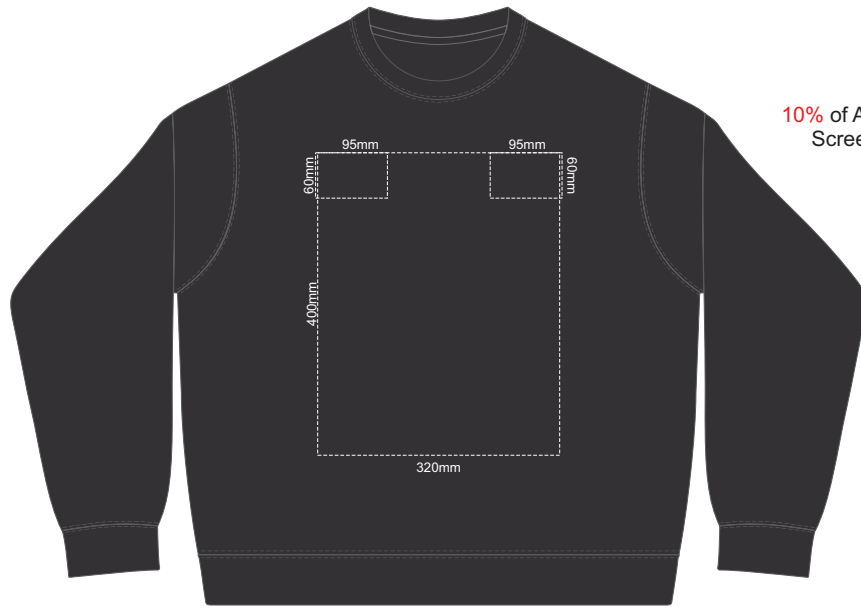

**BACK SUPREME MEDIUM**

**FRONT SUPREME LARGE**

10% of Actual Size  
Screen Print

**BACK SUPREME LARGE**

**FRONT SUPREME XL**

10% of Actual Size  
Screen Print

**BACK SUPREME XL**

10% of Actual Size  
Screen Print

**FRONT SUPREME XXL**

**BACK SUPREME XXL**

10% of Actual Size  
Screen Print

**FRONT SUPREME 3XL**

**BACK SUPREME 3XL**

**FRONT SUPREME 4XL  
BLACK ONLY**

10% of Actual Size  
Screen Print

**BACK SUPREME 4XL  
BLACK ONLY**

10% of Actual Size  
Colourflex Transfer  
Faux Embroidery  
DigiFlex Transfer

**FRONT SUPREME XS**

Print area can be rotated to best suit.  
Branding area can be moved anywhere within the red line.

**BACK SUPREME XS**

Print area can be rotated to best suit.  
Branding area can be moved anywhere within the red line.

10% of Actual Size  
Colourflex Transfer  
Faux Embroidery  
DigiFlex Transfer

**FRONT SUPREME SMALL**

Print area can be rotated to best suit.  
Branding area can be moved anywhere within the red line.