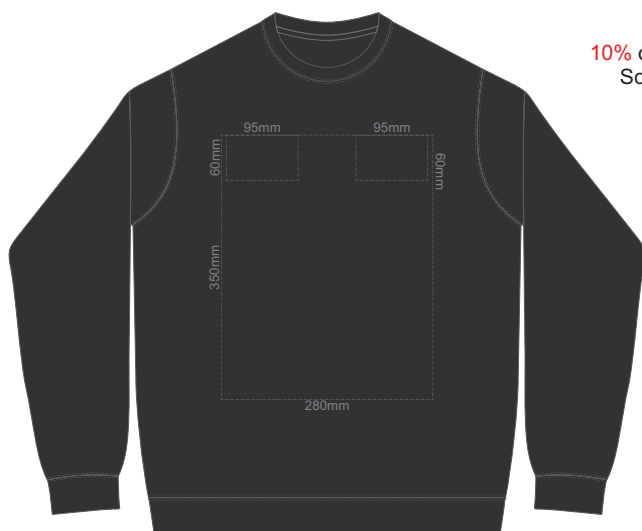

10% of Actual Size  
Screen Print

**FRONT SUPREME XS**

**BACK SUPREME XS**

10% of Actual Size  
Screen Print

**FRONT SUPREME SMALL**

**BACK SUPREME SMALL**

10% of Actual Size  
Screen Print

**FRONT SUPREME MEDIUM**

**BACK SUPREME MEDIUM**

**FRONT SUPREME LARGE**

10% of Actual Size  
Screen Print

**BACK SUPREME LARGE**

**FRONT SUPREME XL**

10% of Actual Size  
Screen Print

**BACK SUPREME XL**

10% of Actual Size  
Screen Print

**FRONT SUPREME XXL**

**BACK SUPREME XXL**

10% of Actual Size  
Screen Print

**FRONT SUPREME 3XL**

**BACK SUPREME 3XL**

**FRONT SUPREME 4XL  
BLACK ONLY**

10% of Actual Size  
Screen Print

**BACK SUPREME 4XL  
BLACK ONLY**

10% of Actual Size  
Colourflex Transfer  
Faux Embroidery  
DigiFlex Transfer

**FRONT SUPREME XS**

Print area can be rotated to best suit.  
Branding area can be moved anywhere within the red line.

**BACK SUPREME XS**