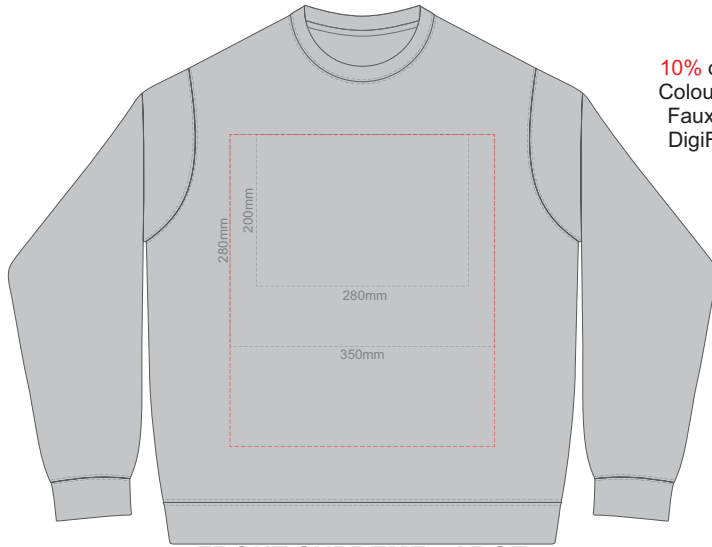

FRONT SUPREME LARGE