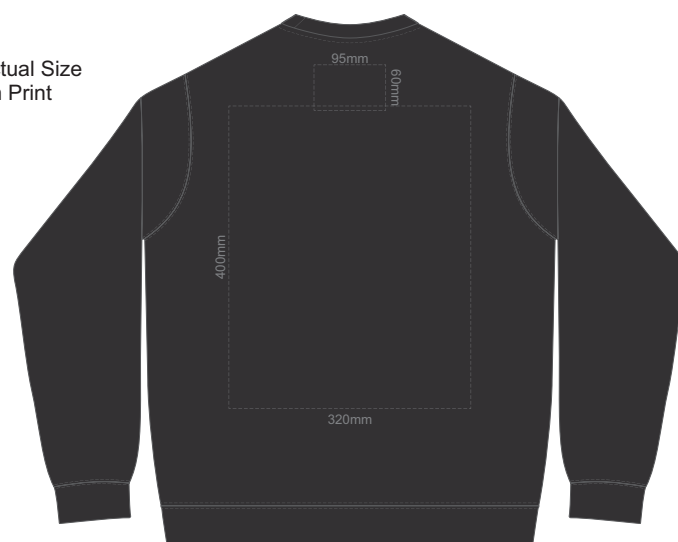

10% of Actual Size  
Screen Print

**FRONT SUPREME XS**

**BACK SUPREME XS**

10% of Actual Size  
Screen Print

**FRONT SUPREME SMALL**

**BACK SUPREME SMALL**

10% of Actual Size  
Screen Print

**FRONT SUPREME MEDIUM**

**BACK SUPREME MEDIUM**

**FRONT SUPREME LARGE**

10% of Actual Size  
Screen Print

**BACK SUPREME LARGE**

**FRONT SUPREME XL**

10% of Actual Size  
Screen Print

**BACK SUPREME XL**

10% of Actual Size  
Screen Print

**FRONT SUPREME XXL**

**BACK SUPREME XXL**

10% of Actual Size  
Screen Print

**FRONT SUPREME 3XL**

**BACK SUPREME 3XL**

**FRONT SUPREME 4XL  
BLACK ONLY**

10% of Actual Size  
Screen Print

**BACK SUPREME 4XL  
BLACK ONLY**

10% of Actual Size  
Colourflex Transfer  
Faux Embroidery  
DigiFlex Transfer

**FRONT SUPREME XS**

Print area can be rotated to best suit.  
Branding area can be moved anywhere within the red line.

**BACK SUPREME XS**