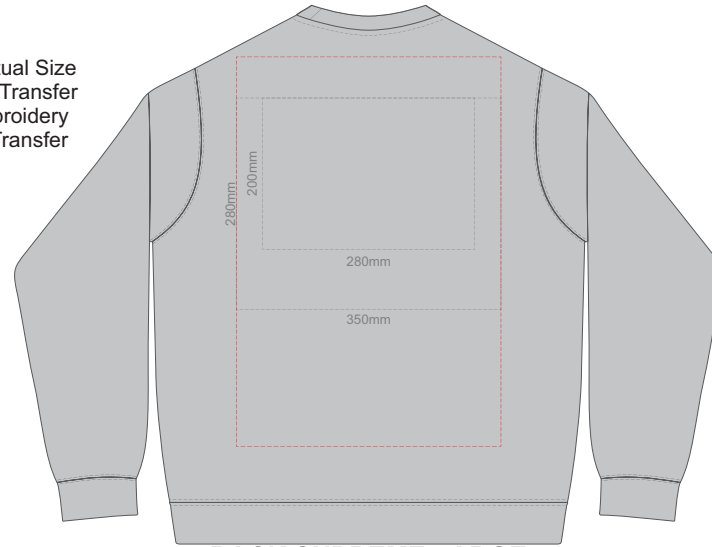

10% of Actual Size
Colourflex Transfer
Faux Embroidery
DigiFlex Transfer

BACK SUPREME LARGE