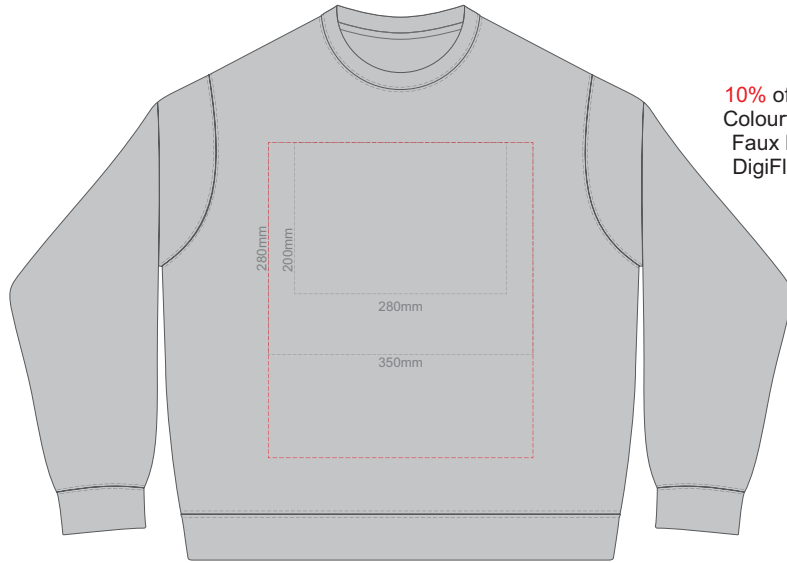

**FRONT SUPREME LARGE**

Print area can be rotated to best suit.  
Branding area can be moved anywhere within the red line.

10% of Actual Size  
Colourflex Transfer  
Faux Embroidery  
DigiFlex Transfer

**BACK SUPREME LARGE**

Print area can be rotated to best suit.  
Branding area can be moved anywhere within the red line.

**FRONT SUPREME XL**

Print area can be rotated to best suit.  
Branding area can be moved anywhere within the red line.

10% of Actual Size  
Colourflex Transfer  
Faux Embroidery  
DigiFlex Transfer

**BACK SUPREME XL**

Print area can be rotated to best suit.  
Branding area can be moved anywhere within the red line.

10% of Actual Size  
Colourflex Transfer  
Faux Embroidery  
DigiFlex Transfer