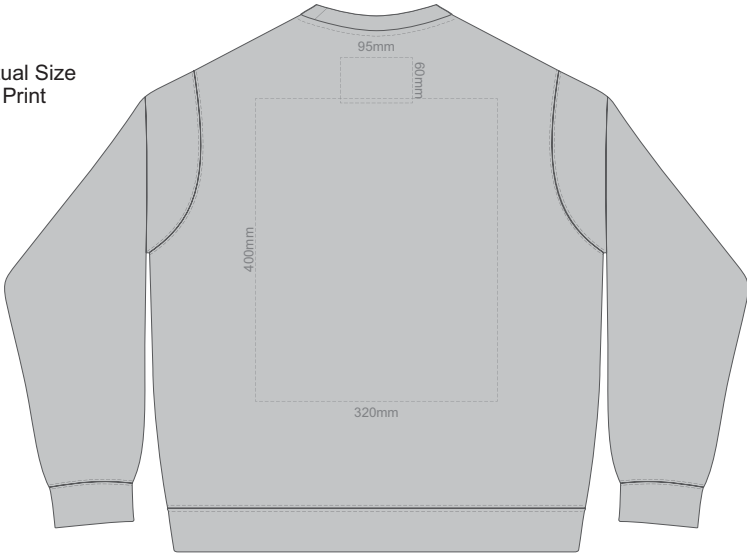

10% of Actual Size  
Screen Print

**FRONT SUPREME XS**

**BACK SUPREME XS**

10% of Actual Size  
Screen Print

**FRONT SUPREME SMALL**

**BACK SUPREME SMALL**

10% of Actual Size  
Screen Print

**FRONT SUPREME MEDIUM**

**BACK SUPREME MEDIUM**

**FRONT SUPREME LARGE**

10% of Actual Size  
Screen Print

**BACK SUPREME LARGE**

**FRONT SUPREME XL**

10% of Actual Size  
Screen Print

**BACK SUPREME XL**

10% of Actual Size  
Screen Print

**FRONT SUPREME XXL**

**BACK SUPREME XXL**

10% of Actual Size  
Screen Print

**FRONT SUPREME 3XL**

**BACK SUPREME 3XL**

**FRONT SUPREME 4XL  
BLACK ONLY**

10% of Actual Size  
Screen Print

**BACK SUPREME 4XL  
BLACK ONLY**

10% of Actual Size  
Colourflex Transfer  
Faux Embroidery  
DigiFlex Transfer

**FRONT SUPREME XS**

Print area can be rotated to best suit.  
Branding area can be moved anywhere within the red line.

**BACK SUPREME XS**