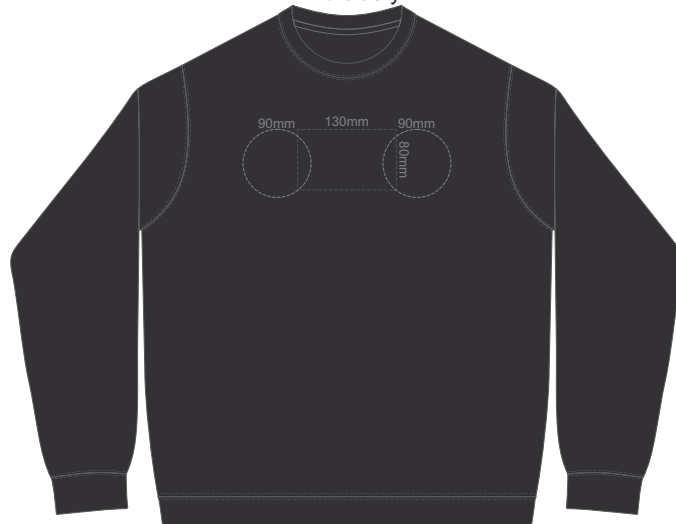

ASH  
CHARCOAL  
BLACK

SIDE 2 SUPREME 2XL

SIDE 1 SUPREME 2XL

ASH

CHARCOAL

BLACK

10% of Actual Size  
Colourflex Transfer  
Faux Embroidery  
DigiFlex Transfer

**SIDE 1 SUPREME  
3XL**

**SIDE 2 SUPREME  
3XL**

10% of Actual Size  
Colourflex Transfer  
Faux Embroidery  
DigiFlex Transfer

**SIDE 1 SUPREME  
4XL**

**SIDE 2 SUPREME  
4XL**

10% of Actual Size  
Embroidery

**FRONT SUPREME XS**

10% of Actual Size  
Embroidery

**FRONT SUPREME SMALL**

10% of Actual Size  
Embroidery

**FRONT SUPREME MEDIUM**

ASH

CHARCOAL

BLACK

10% of Actual Size  
Embroidery