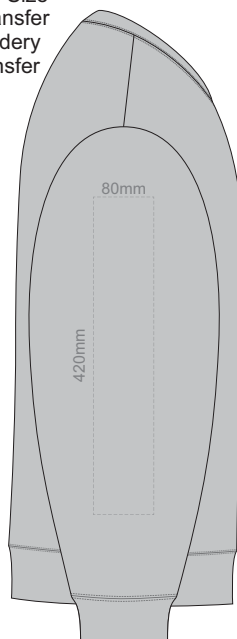

SIDE 2 SUPREME SMALL

SIDE 1 SUPREME SMALL

10% of Actual Size  
Colourflex Transfer  
Faux Embroidery  
DigiFlex Transfer

CHARCOAL  
BLACK

SIDE 2 SUPREME MEDIUM

SIDE 1 SUPREME MEDIUM

10% of Actual Size  
Colourflex Transfer  
Faux Embroidery  
DigiFlex Transfer

ASH  
CHARCOAL  
BLACK

SIDE 2 SUPREME LARGE

SIDE 1 SUPREME LARGE

10% of Actual Size  
Colourflex Transfer  
Faux Embroidery  
DigiFlex Transfer

ASH  
CHARCOAL  
BLACK

SIDE 2 SUPREME XL

SIDE 1 SUPREME XL

10% of Actual Size  
Colourflex Transfer  
Faux Embroidery  
DigiFlex Transfer

ASH  
CHARCOAL  
BLACK

SIDE 2 SUPREME 2XL

SIDE 1 SUPREME 2XL

ASH

CHARCOAL

BLACK

10% of Actual Size  
Colourflex Transfer  
Faux Embroidery  
DigiFlex Transfer

**SIDE 1 SUPREME  
3XL**

**SIDE 2 SUPREME  
3XL**

10% of Actual Size  
Colourflex Transfer  
Faux Embroidery  
DigiFlex Transfer

**SIDE 1 SUPREME  
4XL**

**SIDE 2 SUPREME  
4XL**

10% of Actual Size  
Embroidery

**FRONT SUPREME XS**