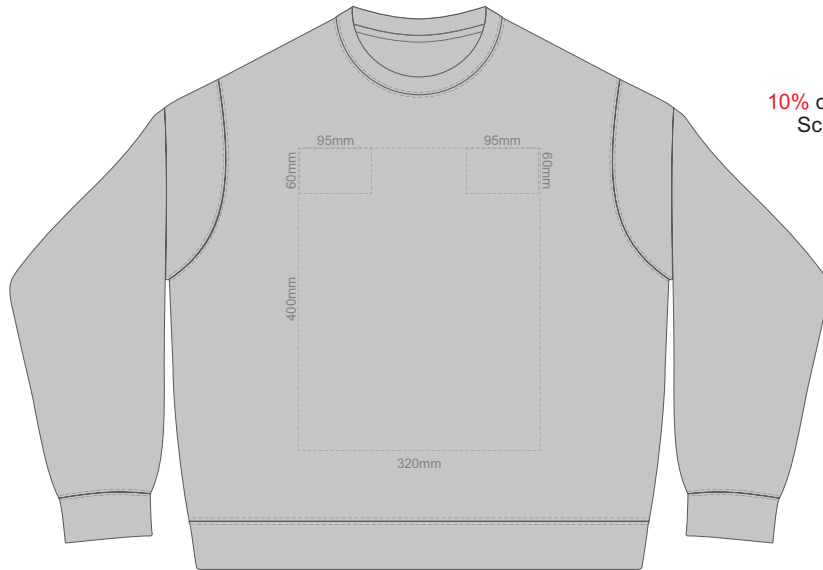

10% of Actual Size  
Screen Print

**FRONT SUPREME XS**

**BACK SUPREME XS**

10% of Actual Size  
Screen Print

**FRONT SUPREME SMALL**

**BACK SUPREME SMALL**

10% of Actual Size  
Screen Print

**FRONT SUPREME MEDIUM**

**BACK SUPREME MEDIUM**

**FRONT SUPREME LARGE**

10% of Actual Size  
Screen Print

**BACK SUPREME LARGE**

**FRONT SUPREME XL**

10% of Actual Size  
Screen Print

**BACK SUPREME XL**

10% of Actual Size  
Screen Print

**FRONT SUPREME XXL**

**BACK SUPREME XXL**

10% of Actual Size  
Screen Print

**FRONT SUPREME 3XL**

**BACK SUPREME 3XL**

**FRONT SUPREME 4XL  
BLACK ONLY**

10% of Actual Size  
Screen Print

**BACK SUPREME 4XL  
BLACK ONLY**

10% of Actual Size  
Colourflex Transfer  
Faux Embroidery  
DigiFlex Transfer

**FRONT SUPREME XS**

Print area can be rotated to best suit.  
Branding area can be moved anywhere within the red line.

**BACK SUPREME XS**