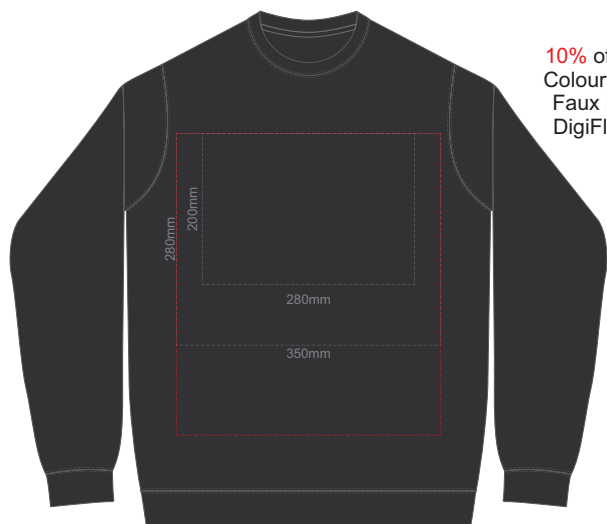

10% of Actual Size
Colourflex Transfer
Faux Embroidery
DigiFlex Transfer