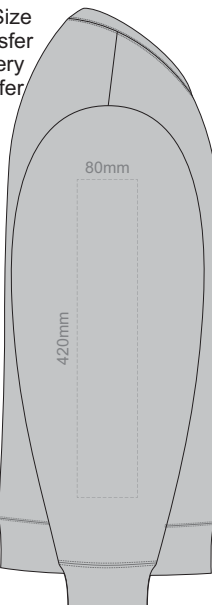

10% of Actual Size  
Colourflex Transfer  
Faux Embroidery  
DigiFlex Transfer

CHARCOAL  
BLACK

SIDE 2 SUPREME XS

10% of Actual Size  
Colourflex Transfer  
Faux Embroidery  
DigiFlex Transfer

CHARCOAL  
BLACK

SIDE 2 SUPREME SMALL

SIDE 1 SUPREME SMALL

10% of Actual Size  
Colourflex Transfer  
Faux Embroidery  
DigiFlex Transfer

CHARCOAL  
BLACK

SIDE 2 SUPREME MEDIUM

SIDE 1 SUPREME MEDIUM

10% of Actual Size  
Colourflex Transfer  
Faux Embroidery  
DigiFlex Transfer

ASH  
CHARCOAL  
BLACK

SIDE 2 SUPREME LARGE

SIDE 1 SUPREME LARGE

10% of Actual Size  
Colourflex Transfer  
Faux Embroidery  
DigiFlex Transfer

ASH  
CHARCOAL  
BLACK

SIDE 2 SUPREME XL

SIDE 1 SUPREME XL

10% of Actual Size  
Colourflex Transfer  
Faux Embroidery  
DigiFlex Transfer

ASH  
CHARCOAL  
BLACK

SIDE 2 SUPREME 2XL

SIDE 1 SUPREME 2XL

ASH

CHARCOAL

BLACK

10% of Actual Size  
Colourflex Transfer  
Faux Embroidery  
DigiFlex Transfer

**SIDE 1 SUPREME  
3XL**