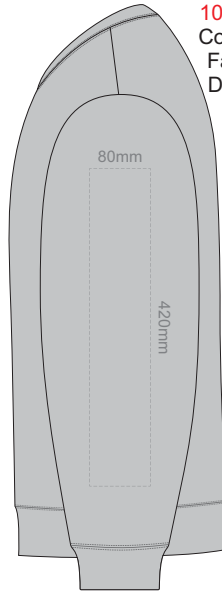

10% of Actual Size  
Colourflex Transfer  
Faux Embroidery  
DigiFlex Transfer

**BACK SUPREME 4XL  
BLACK ONLY**

Print area can be rotated to best suit.  
Branding area can be moved anywhere within the red line.

10% of Actual Size  
Colourflex Transfer  
Faux Embroidery  
DigiFlex Transfer

CHARCOAL  
BLACK

SIDE 2 SUPREME XS

10% of Actual Size  
Colourflex Transfer  
Faux Embroidery  
DigiFlex Transfer

CHARCOAL  
BLACK

SIDE 2 SUPREME SMALL

SIDE 1 SUPREME SMALL

10% of Actual Size  
Colourflex Transfer  
Faux Embroidery  
DigiFlex Transfer

CHARCOAL  
BLACK

SIDE 2 SUPREME MEDIUM

SIDE 1 SUPREME MEDIUM

10% of Actual Size  
Colourflex Transfer  
Faux Embroidery  
DigiFlex Transfer

ASH  
CHARCOAL  
BLACK

SIDE 2 SUPREME LARGE

SIDE 1 SUPREME LARGE

10% of Actual Size  
Colourflex Transfer  
Faux Embroidery  
DigiFlex Transfer

ASH  
CHARCOAL  
BLACK

SIDE 2 SUPREME XL

SIDE 1 SUPREME XL

10% of Actual Size  
Colourflex Transfer  
Faux Embroidery  
DigiFlex Transfer