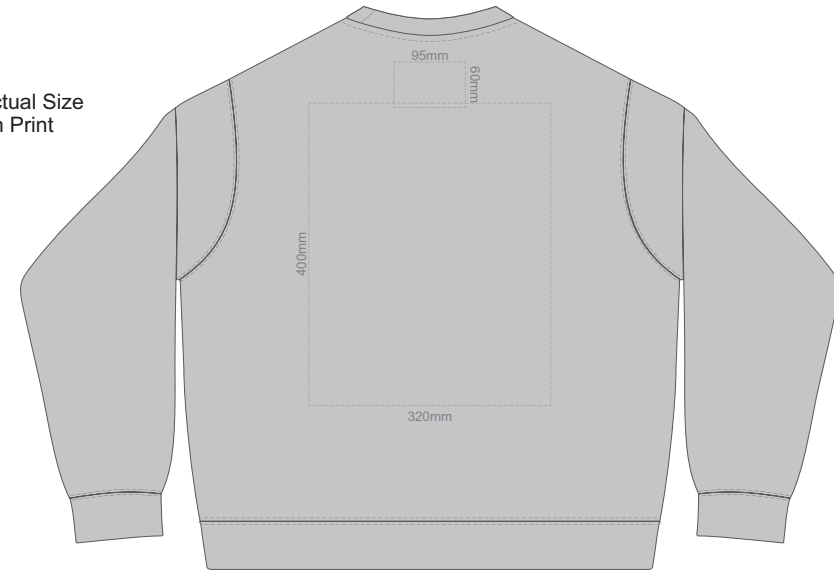

10% of Actual Size  
Screen Print

**FRONT SUPREME XS**

**BACK SUPREME XS**

10% of Actual Size  
Screen Print

**FRONT SUPREME SMALL**

**BACK SUPREME SMALL**

10% of Actual Size  
Screen Print

**FRONT SUPREME MEDIUM**

**BACK SUPREME MEDIUM**

**FRONT SUPREME LARGE**

10% of Actual Size  
Screen Print

**BACK SUPREME LARGE**

**FRONT SUPREME XL**

10% of Actual Size  
Screen Print

**BACK SUPREME XL**

10% of Actual Size  
Screen Print

**FRONT SUPREME XXL**

**BACK SUPREME XXL**

10% of Actual Size  
Screen Print

**FRONT SUPREME 3XL**

**BACK SUPREME 3XL**

**FRONT SUPREME 4XL  
BLACK ONLY**

10% of Actual Size  
Screen Print

**BACK SUPREME 4XL  
BLACK ONLY**

10% of Actual Size  
Colourflex Transfer  
Faux Embroidery  
DigiFlex Transfer

**FRONT SUPREME XS**

Print area can be rotated to best suit.  
Branding area can be moved anywhere within the red line.

**BACK SUPREME XS**