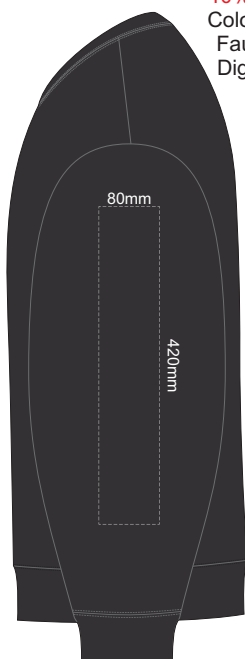

SIDE 2 SUPREME SMALL

SIDE 1 SUPREME SMALL

10% of Actual Size  
Colourflex Transfer  
Faux Embroidery  
DigiFlex Transfer

CHARCOAL  
BLACK

SIDE 2 SUPREME MEDIUM

SIDE 1 SUPREME MEDIUM

10% of Actual Size  
Colourflex Transfer  
Faux Embroidery  
DigiFlex Transfer

ASH  
CHARCOAL  
BLACK

SIDE 2 SUPREME LARGE

SIDE 1 SUPREME LARGE

10% of Actual Size  
Colourflex Transfer  
Faux Embroidery  
DigiFlex Transfer

ASH  
CHARCOAL  
BLACK

SIDE 2 SUPREME XL

SIDE 1 SUPREME XL

10% of Actual Size  
Colourflex Transfer  
Faux Embroidery  
DigiFlex Transfer

ASH  
CHARCOAL  
BLACK

SIDE 2 SUPREME 2XL

SIDE 1 SUPREME 2XL

ASH

CHARCOAL

BLACK

10% of Actual Size  
Colourflex Transfer  
Faux Embroidery  
DigiFlex Transfer

**SIDE 1 SUPREME  
3XL**

**SIDE 2 SUPREME  
3XL**

10% of Actual Size  
Colourflex Transfer  
Faux Embroidery  
DigiFlex Transfer

**SIDE 1 SUPREME  
4XL**

**SIDE 2 SUPREME  
4XL**

10% of Actual Size  
Embroidery

**FRONT SUPREME XS**