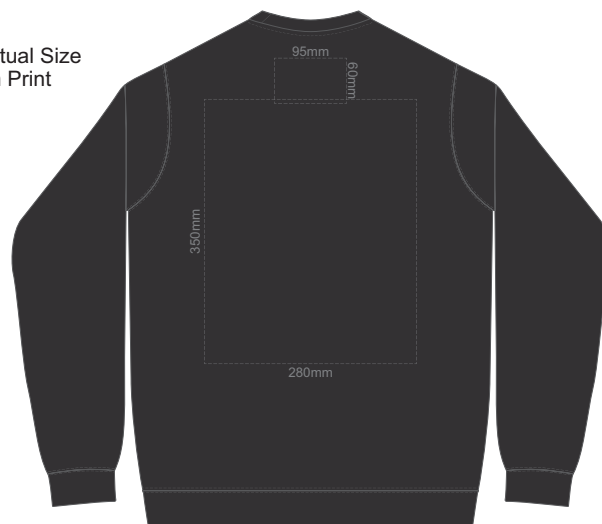

10% of Actual Size  
Screen Print

**FRONT SUPREME XS**

**BACK SUPREME XS**

10% of Actual Size  
Screen Print

**FRONT SUPREME SMALL**

**BACK SUPREME SMALL**

10% of Actual Size  
Screen Print

**FRONT SUPREME MEDIUM**

**BACK SUPREME MEDIUM**

**FRONT SUPREME LARGE**

10% of Actual Size  
Screen Print

**BACK SUPREME LARGE**

**FRONT SUPREME XL**

10% of Actual Size  
Screen Print

**BACK SUPREME XL**

10% of Actual Size  
Screen Print

**FRONT SUPREME XXL**

**BACK SUPREME XXL**

10% of Actual Size  
Screen Print

**FRONT SUPREME 3XL**

**BACK SUPREME 3XL**

**FRONT SUPREME 4XL  
BLACK ONLY**

10% of Actual Size  
Screen Print

**BACK SUPREME 4XL  
BLACK ONLY**

10% of Actual Size  
Colourflex Transfer  
Faux Embroidery  
DigiFlex Transfer

**FRONT SUPREME XS**

Print area can be rotated to best suit.  
Branding area can be moved anywhere within the red line.

**BACK SUPREME XS**