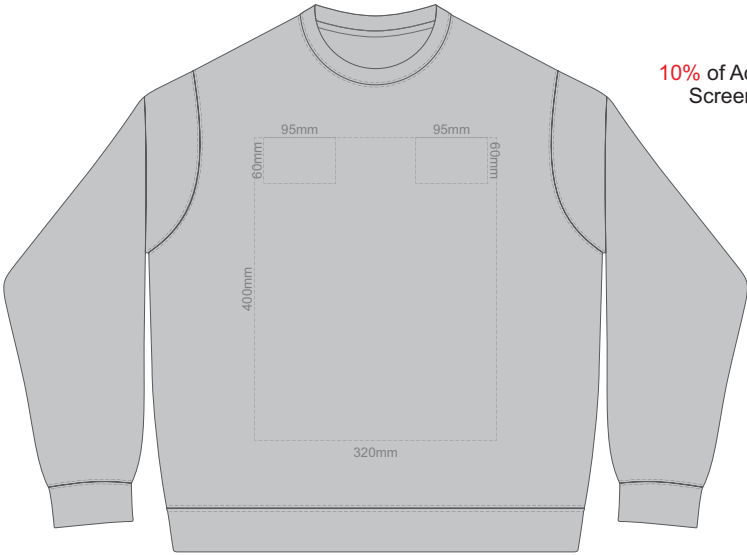

10% of Actual Size  
Screen Print

**FRONT SUPREME XS**

**BACK SUPREME XS**

10% of Actual Size  
Screen Print

**FRONT SUPREME SMALL**

**BACK SUPREME SMALL**

10% of Actual Size  
Screen Print

**FRONT SUPREME MEDIUM**

**BACK SUPREME MEDIUM**

**FRONT SUPREME LARGE**

10% of Actual Size  
Screen Print

**BACK SUPREME LARGE**

**FRONT SUPREME XL**

10% of Actual Size  
Screen Print

**BACK SUPREME XL**

10% of Actual Size  
Screen Print

**FRONT SUPREME XXL**

**BACK SUPREME XXL**

10% of Actual Size  
Screen Print

**FRONT SUPREME 3XL**

**BACK SUPREME 3XL**

**FRONT SUPREME 4XL  
BLACK ONLY**

10% of Actual Size  
Screen Print

**BACK SUPREME 4XL  
BLACK ONLY**

10% of Actual Size  
Colourflex Transfer  
Faux Embroidery  
DigiFlex Transfer

**FRONT SUPREME XS**

Print area can be rotated to best suit.  
Branding area can be moved anywhere within the red line.

**BACK SUPREME XS**