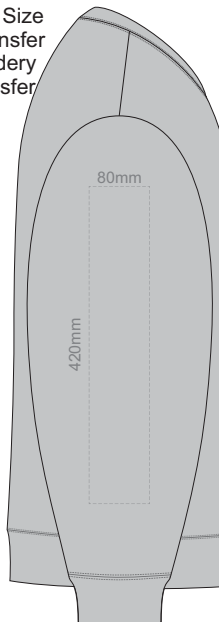

10% of Actual Size  
Colourflex Transfer  
Faux Embroidery  
DigiFlex Transfer

CHARCOAL  
BLACK

SIDE 2 SUPREME XS

10% of Actual Size  
Colourflex Transfer  
Faux Embroidery  
DigiFlex Transfer

CHARCOAL  
BLACK

SIDE 2 SUPREME SMALL

SIDE 1 SUPREME SMALL

10% of Actual Size  
Colourflex Transfer  
Faux Embroidery  
DigiFlex Transfer

CHARCOAL  
BLACK

SIDE 2 SUPREME MEDIUM

SIDE 1 SUPREME MEDIUM

10% of Actual Size  
Colourflex Transfer  
Faux Embroidery  
DigiFlex Transfer

ASH  
CHARCOAL  
BLACK

SIDE 2 SUPREME LARGE

SIDE 1 SUPREME LARGE

10% of Actual Size  
Colourflex Transfer  
Faux Embroidery  
DigiFlex Transfer

ASH  
CHARCOAL  
BLACK

SIDE 2 SUPREME XL

SIDE 1 SUPREME XL

10% of Actual Size  
Colourflex Transfer  
Faux Embroidery  
DigiFlex Transfer

ASH  
CHARCOAL  
BLACK

SIDE 2 SUPREME 2XL

SIDE 1 SUPREME 2XL

ASH

CHARCOAL

BLACK

10% of Actual Size  
Colourflex Transfer  
Faux Embroidery  
DigiFlex Transfer

**SIDE 1 SUPREME  
3XL**