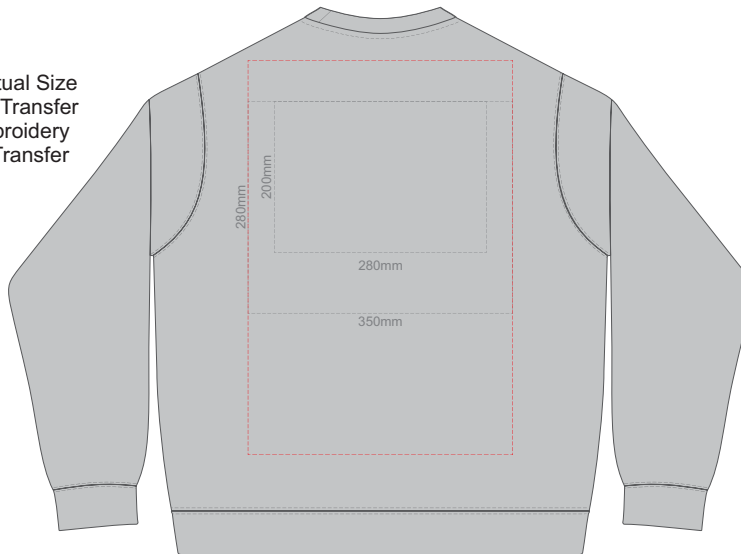

10% of Actual Size
Colourflex Transfer
Faux Embroidery
DigiFlex Transfer

BACK SUPREME XL