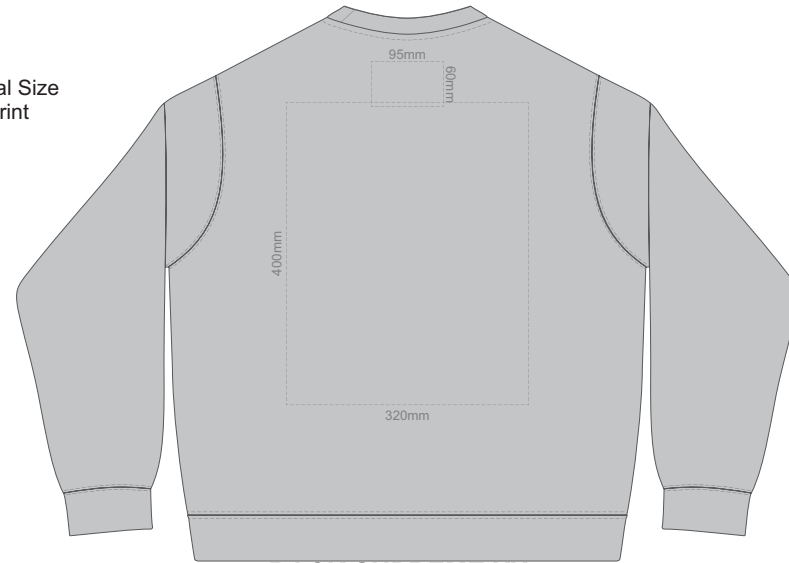

10% of Actual Size  
Screen Print

**FRONT SUPREME XS**

**BACK SUPREME XS**

10% of Actual Size  
Screen Print

**FRONT SUPREME SMALL**

**BACK SUPREME SMALL**

10% of Actual Size  
Screen Print

**FRONT SUPREME MEDIUM**

**BACK SUPREME MEDIUM**

**FRONT SUPREME LARGE**

10% of Actual Size  
Screen Print

**BACK SUPREME LARGE**

**FRONT SUPREME XL**

10% of Actual Size  
Screen Print

**BACK SUPREME XL**

10% of Actual Size  
Screen Print

**FRONT SUPREME XXL**

**BACK SUPREME XXL**

10% of Actual Size  
Screen Print

**FRONT SUPREME 3XL**

**BACK SUPREME 3XL**

**FRONT SUPREME 4XL  
BLACK ONLY**

10% of Actual Size  
Screen Print

**BACK SUPREME 4XL  
BLACK ONLY**

10% of Actual Size  
Colourflex Transfer  
Faux Embroidery  
DigiFlex Transfer

**FRONT SUPREME XS**

Print area can be rotated to best suit.  
Branding area can be moved anywhere within the red line.

**BACK SUPREME XS**