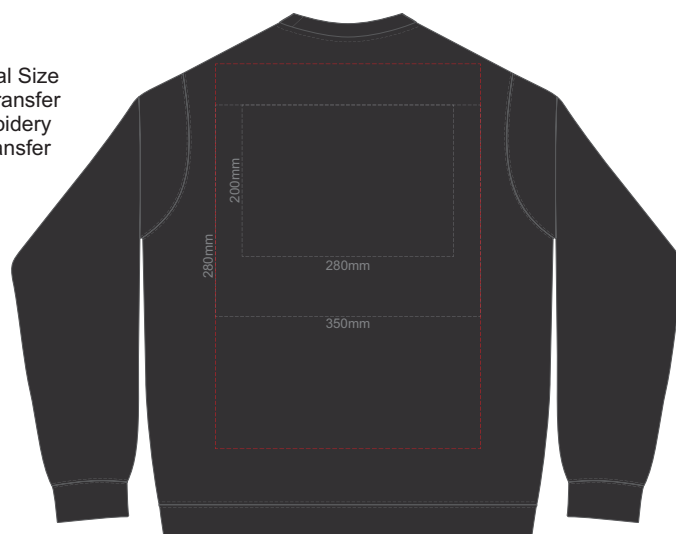

FRONT SUPREME MEDIUM

BACK SUPREME MEDIUM