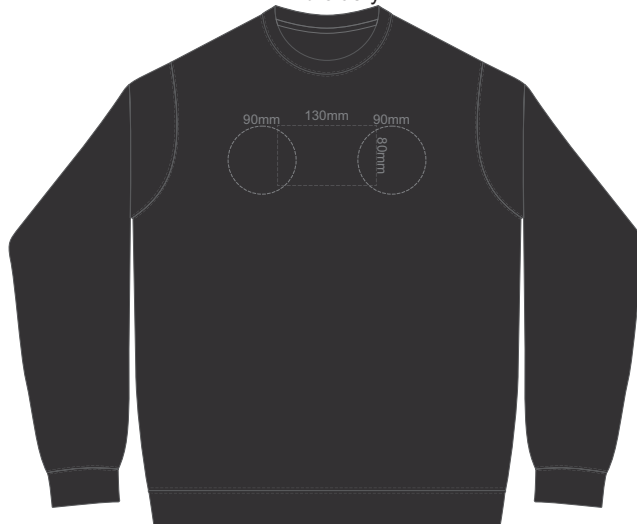

ASH  
CHARCOAL  
BLACK

SIDE 2 SUPREME 2XL

SIDE 1 SUPREME 2XL

ASH

CHARCOAL

BLACK

10% of Actual Size  
Colourflex Transfer  
Faux Embroidery  
DigiFlex Transfer

**SIDE 1 SUPREME  
3XL**

**SIDE 2 SUPREME  
3XL**

10% of Actual Size  
Colourflex Transfer  
Faux Embroidery  
DigiFlex Transfer

**SIDE 1 SUPREME  
4XL**

**SIDE 2 SUPREME  
4XL**

10% of Actual Size  
Embroidery

**FRONT SUPREME XS**

10% of Actual Size  
Embroidery

**FRONT SUPREME SMALL**

10% of Actual Size  
Embroidery

**FRONT SUPREME MEDIUM**

ASH

CHARCOAL

BLACK

10% of Actual Size  
Embroidery