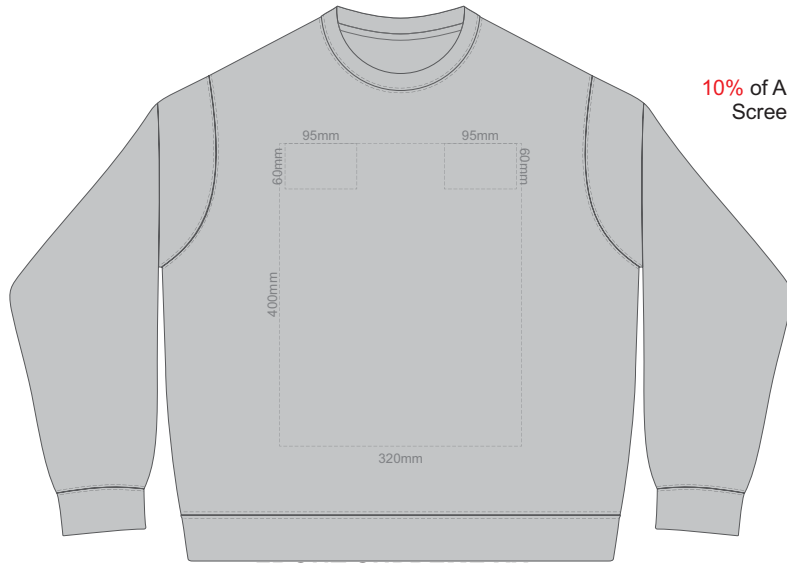

10% of Actual Size  
Screen Print

**FRONT SUPREME XS**

**BACK SUPREME XS**

10% of Actual Size  
Screen Print

**FRONT SUPREME SMALL**

**BACK SUPREME SMALL**

10% of Actual Size  
Screen Print

**FRONT SUPREME MEDIUM**

**BACK SUPREME MEDIUM**

**FRONT SUPREME LARGE**

10% of Actual Size  
Screen Print

**BACK SUPREME LARGE**

**FRONT SUPREME XL**

10% of Actual Size  
Screen Print

**BACK SUPREME XL**

10% of Actual Size  
Screen Print

**FRONT SUPREME XXL**

**BACK SUPREME XXL**

10% of Actual Size  
Screen Print

**FRONT SUPREME 3XL**

**BACK SUPREME 3XL**

**FRONT SUPREME 4XL  
BLACK ONLY**

10% of Actual Size  
Screen Print

**BACK SUPREME 4XL  
BLACK ONLY**

10% of Actual Size  
Colourflex Transfer  
Faux Embroidery  
DigiFlex Transfer

**FRONT SUPREME XS**

Print area can be rotated to best suit.  
Branding area can be moved anywhere within the red line.

**BACK SUPREME XS**