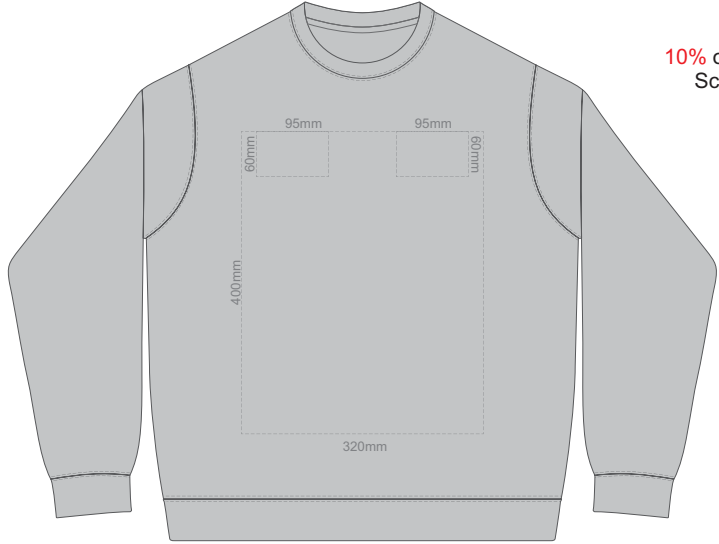

10% of Actual Size  
Screen Print

**FRONT SUPREME XS**

**BACK SUPREME XS**

10% of Actual Size  
Screen Print

**FRONT SUPREME SMALL**

**BACK SUPREME SMALL**

10% of Actual Size  
Screen Print

**FRONT SUPREME MEDIUM**

**BACK SUPREME MEDIUM**

**FRONT SUPREME LARGE**

10% of Actual Size  
Screen Print

**BACK SUPREME LARGE**

**FRONT SUPREME XL**

10% of Actual Size  
Screen Print

**BACK SUPREME XL**

10% of Actual Size  
Screen Print

**FRONT SUPREME XXL**

**BACK SUPREME XXL**

10% of Actual Size  
Screen Print

**FRONT SUPREME 3XL**

**BACK SUPREME 3XL**

**FRONT SUPREME 4XL  
BLACK ONLY**

10% of Actual Size  
Screen Print

**BACK SUPREME 4XL  
BLACK ONLY**

10% of Actual Size  
Colourflex Transfer  
Faux Embroidery  
DigiFlex Transfer

**FRONT SUPREME XS**

Print area can be rotated to best suit.  
Branding area can be moved anywhere within the red line.

**BACK SUPREME XS**