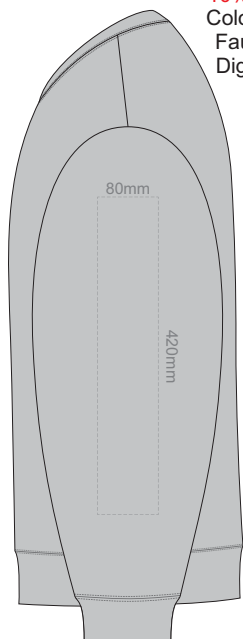

SIDE 2 SUPREME SMALL

SIDE 1 SUPREME SMALL

10% of Actual Size  
Colourflex Transfer  
Faux Embroidery  
DigiFlex Transfer

CHARCOAL  
BLACK

SIDE 2 SUPREME MEDIUM

SIDE 1 SUPREME MEDIUM

10% of Actual Size  
Colourflex Transfer  
Faux Embroidery  
DigiFlex Transfer

ASH  
CHARCOAL  
BLACK

SIDE 2 SUPREME LARGE

SIDE 1 SUPREME LARGE

10% of Actual Size  
Colourflex Transfer  
Faux Embroidery  
DigiFlex Transfer

ASH  
CHARCOAL  
BLACK

SIDE 2 SUPREME XL

SIDE 1 SUPREME XL

10% of Actual Size  
Colourflex Transfer  
Faux Embroidery  
DigiFlex Transfer

ASH  
CHARCOAL  
BLACK

SIDE 2 SUPREME 2XL

SIDE 1 SUPREME 2XL

ASH

CHARCOAL

BLACK

10% of Actual Size  
Colourflex Transfer  
Faux Embroidery  
DigiFlex Transfer

**SIDE 1 SUPREME  
3XL**

**SIDE 2 SUPREME  
3XL**

10% of Actual Size  
Colourflex Transfer  
Faux Embroidery  
DigiFlex Transfer

**SIDE 1 SUPREME  
4XL**

**SIDE 2 SUPREME  
4XL**

10% of Actual Size  
Embroidery

**FRONT SUPREME XS**