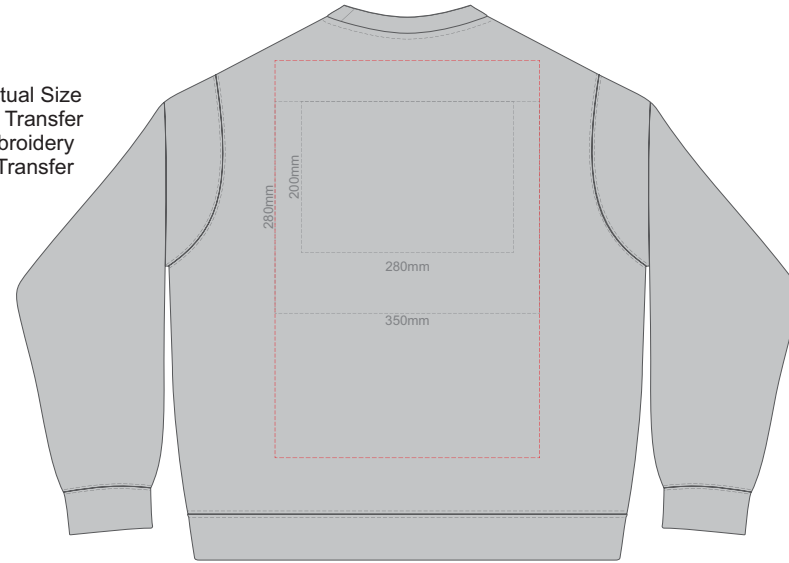

**FRONT SUPREME LARGE**

Print area can be rotated to best suit.  
Branding area can be moved anywhere within the red line.

10% of Actual Size  
Colourflex Transfer  
Faux Embroidery  
DigiFlex Transfer

**BACK SUPREME LARGE**

Print area can be rotated to best suit.  
Branding area can be moved anywhere within the red line.

**FRONT SUPREME XL**

Print area can be rotated to best suit.  
Branding area can be moved anywhere within the red line.

10% of Actual Size  
Colourflex Transfer  
Faux Embroidery  
DigiFlex Transfer

**BACK SUPREME XL**

Print area can be rotated to best suit.  
Branding area can be moved anywhere within the red line.

10% of Actual Size  
Colourflex Transfer  
Faux Embroidery  
DigiFlex Transfer