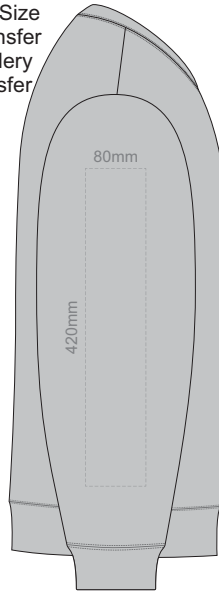

10% of Actual Size  
Colourflex Transfer  
Faux Embroidery  
DigiFlex Transfer

**BACK SUPREME 4XL  
BLACK ONLY**

Print area can be rotated to best suit.  
Branding area can be moved anywhere within the red line.

10% of Actual Size  
Colourflex Transfer  
Faux Embroidery  
DigiFlex Transfer

CHARCOAL  
BLACK

SIDE 2 SUPREME XS

10% of Actual Size  
Colourflex Transfer  
Faux Embroidery  
DigiFlex Transfer

CHARCOAL  
BLACK

SIDE 2 SUPREME SMALL

SIDE 1 SUPREME SMALL

10% of Actual Size  
Colourflex Transfer  
Faux Embroidery  
DigiFlex Transfer

CHARCOAL  
BLACK

SIDE 2 SUPREME MEDIUM

SIDE 1 SUPREME MEDIUM

10% of Actual Size  
Colourflex Transfer  
Faux Embroidery  
DigiFlex Transfer

ASH  
CHARCOAL  
BLACK

SIDE 2 SUPREME LARGE

SIDE 1 SUPREME LARGE

10% of Actual Size  
Colourflex Transfer  
Faux Embroidery  
DigiFlex Transfer

ASH  
CHARCOAL  
BLACK

SIDE 2 SUPREME XL

SIDE 1 SUPREME XL

10% of Actual Size  
Colourflex Transfer  
Faux Embroidery  
DigiFlex Transfer