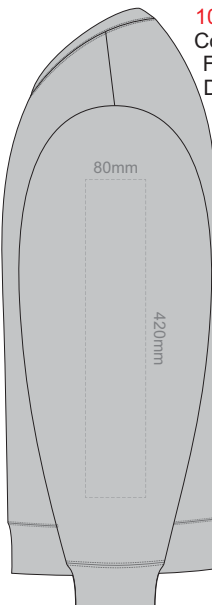

10% of Actual Size  
Colourflex Transfer  
Faux Embroidery  
DigiFlex Transfer

**BACK SUPREME 4XL  
BLACK ONLY**

Print area can be rotated to best suit.  
Branding area can be moved anywhere within the red line.

10% of Actual Size  
Colourflex Transfer  
Faux Embroidery  
DigiFlex Transfer

CHARCOAL  
BLACK

SIDE 2 SUPREME XS

10% of Actual Size  
Colourflex Transfer  
Faux Embroidery  
DigiFlex Transfer

CHARCOAL  
BLACK

SIDE 2 SUPREME SMALL

SIDE 1 SUPREME SMALL

10% of Actual Size  
Colourflex Transfer  
Faux Embroidery  
DigiFlex Transfer

CHARCOAL  
BLACK

SIDE 2 SUPREME MEDIUM

SIDE 1 SUPREME MEDIUM

10% of Actual Size  
Colourflex Transfer  
Faux Embroidery  
DigiFlex Transfer

ASH  
CHARCOAL  
BLACK

SIDE 2 SUPREME LARGE

SIDE 1 SUPREME LARGE

10% of Actual Size  
Colourflex Transfer  
Faux Embroidery  
DigiFlex Transfer

ASH  
CHARCOAL  
BLACK

SIDE 2 SUPREME XL

SIDE 1 SUPREME XL

10% of Actual Size  
Colourflex Transfer  
Faux Embroidery  
DigiFlex Transfer