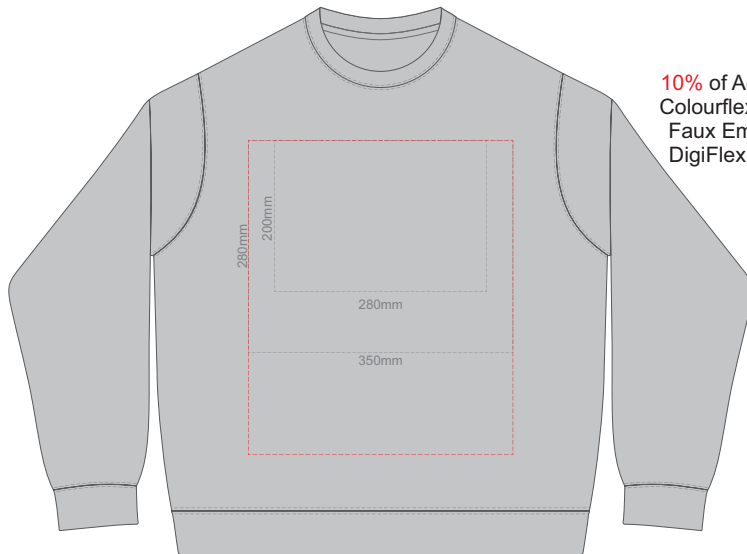

FRONT SUPREME XL