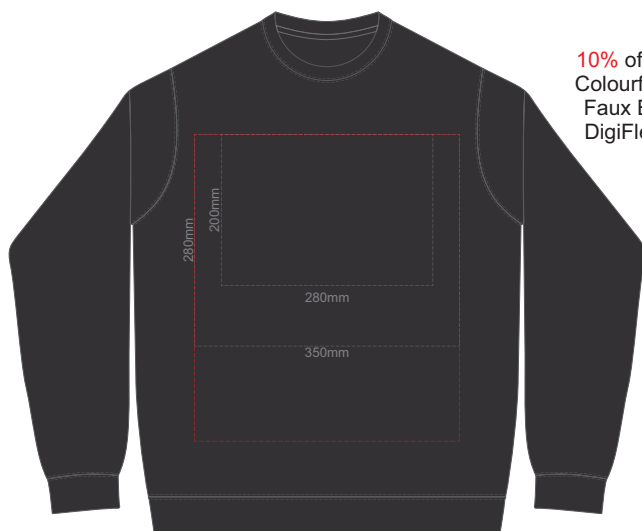

FRONT SUPREME XS

BACK SUPREME XS

10% of Actual Size
Colourflex Transfer
Faux Embroidery
DigiFlex Transfer