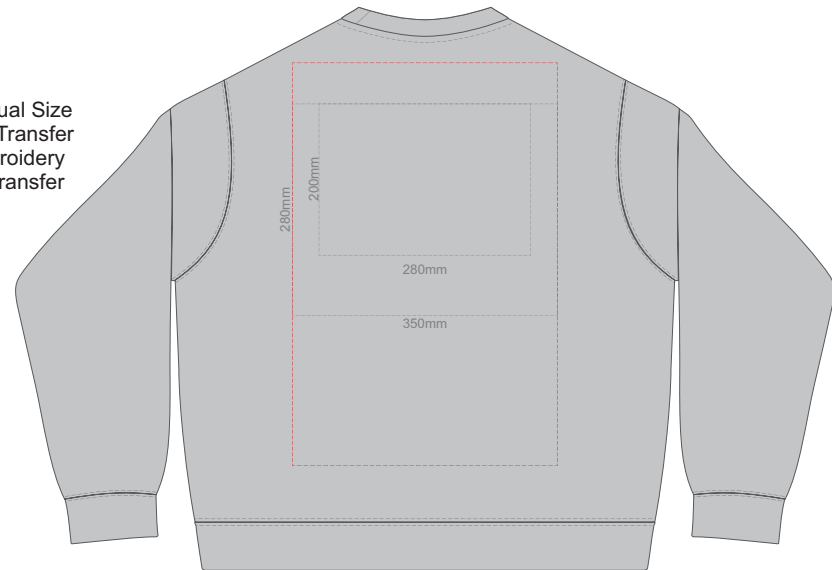

BACK SUPREME 3XL
Print area can be rotated to best suit.
Branding area can be moved anywhere within the red line.