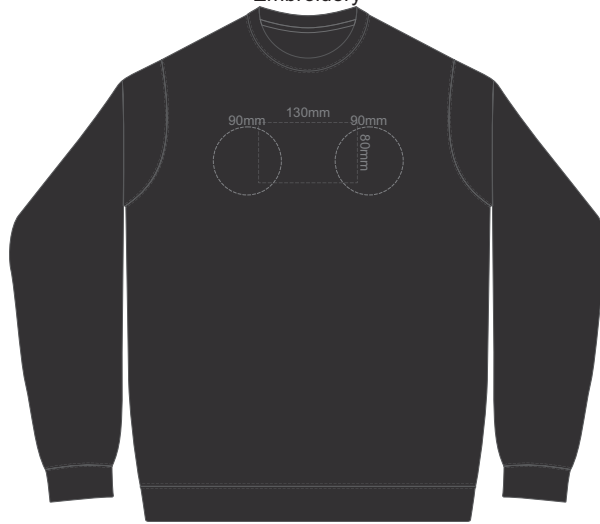

ASH  
CHARCOAL  
BLACK

SIDE 2 SUPREME 2XL

SIDE 1 SUPREME 2XL

ASH

CHARCOAL

BLACK

10% of Actual Size  
Colourflex Transfer  
Faux Embroidery  
DigiFlex Transfer

**SIDE 1 SUPREME  
3XL**

**SIDE 2 SUPREME  
3XL**

10% of Actual Size  
Colourflex Transfer  
Faux Embroidery  
DigiFlex Transfer

**SIDE 1 SUPREME  
4XL**

**SIDE 2 SUPREME  
4XL**

10% of Actual Size  
Embroidery

**FRONT SUPREME XS**

10% of Actual Size  
Embroidery

**FRONT SUPREME SMALL**

10% of Actual Size  
Embroidery

**FRONT SUPREME MEDIUM**

ASH

CHARCOAL

BLACK

10% of Actual Size  
Embroidery