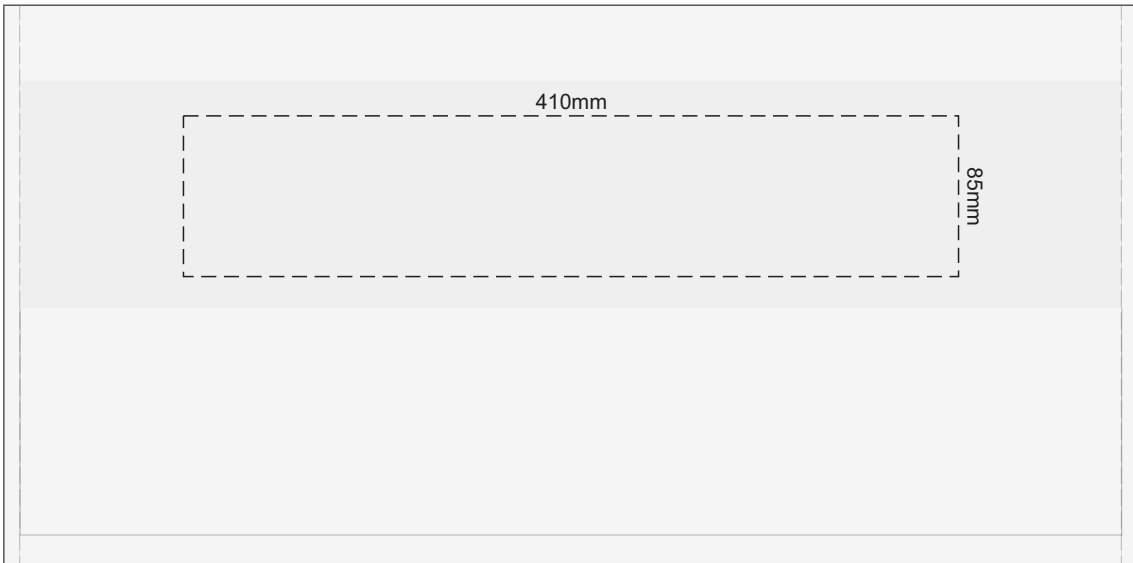

25% of Actual Size  
Screen Print

25% of Actual Size  
Colourflex Transfer  
Faux Embroidery  
DigiFlex Transfer

100% of Actual Print Size  
Embroidery  
150mm