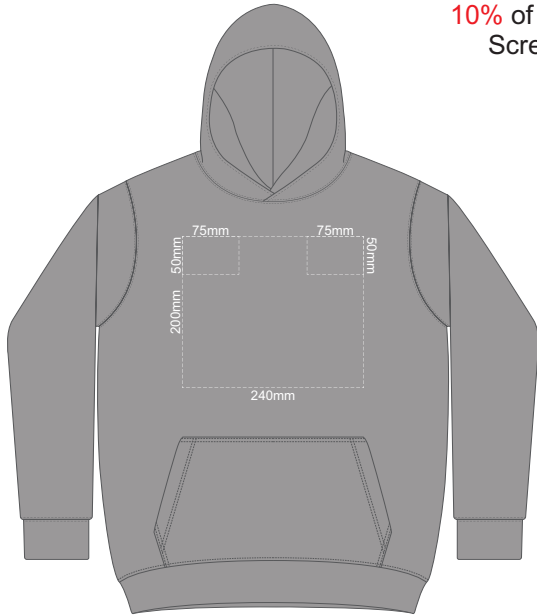

Branding area can be moved **anywhere within the red line.**

BACK SLAM 4Y

Print area can be rotated to best suit.
Branding area can be moved **anywhere within the red line.**

10% of Actual Size
Colourflex Transfer
Faux Embroidery
DigiFlex Transfer

BACK SLAM 10Y

10% of Actual Size
Colourflex Transfer
Faux Embroidery
DigiFlex Transfer

FRONT SLAM 10Y

Branding area can be moved anywhere within the red line.

BACK SLAM 10Y

Print area can be rotated to best suit.
Branding area can be moved anywhere within the red line.

10% of Actual Size
Colourflex Transfer
Faux Embroidery
DigiFlex Transfer

SIDE 1 SLAM 10Y

SIDE 2 SLAM 10Y

10% of Actual Size
Screen Print

FRONT SLAM 12Y

BACK SLAM 12Y

10% of Actual Size
Embroidery

FRONT SLAM 12Y

BACK SLAM 12Y

10% of Actual Size
Colourflex Transfer
Faux Embroidery
DigiFlex Transfer

FRONT SLAM 12Y

BACK SLAM 12Y

Print area can be rotated to best suit.
Branding area can be moved **anywhere within the red line.**