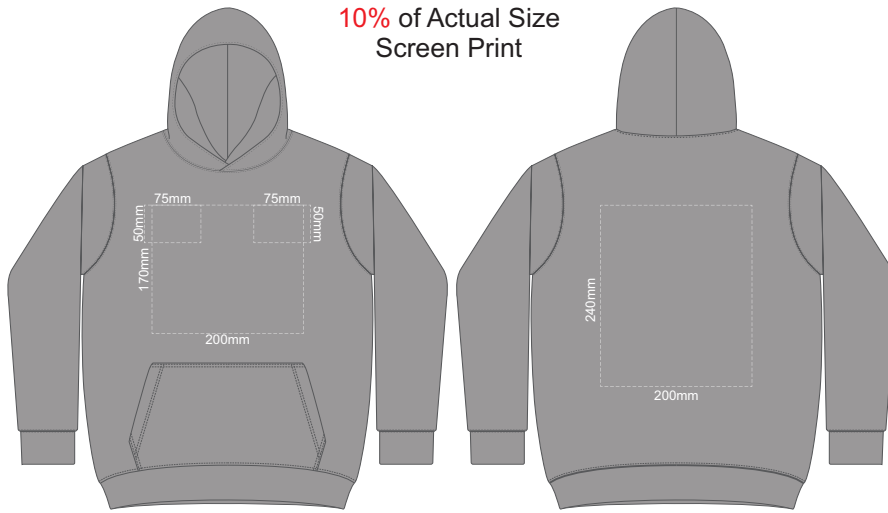

10% of Actual Size
Screen Print

FRONT SLAM 4Y

BACK SLAM 4Y

10% of Actual Size
Embroidery

FRONT SLAM 4Y

BACK SLAM 4Y

10% of Actual Size
Colourflex Transfer
Faux Embroidery
DigiFlex Transfer

FRONT SLAM 4Y

Branding area can be moved **anywhere within the red line.**

BACK SLAM 4Y

Print area can be rotated to best suit.
Branding area can be moved **anywhere within the red line.**

10% of Actual Size
Colourflex Transfer
Faux Embroidery
DigiFlex Transfer

SIDE 1 SLAM 4Y

SIDE 2 SLAM 4Y

10% of Actual Size
Screen Print

FRONT SLAM 6Y

BACK SLAM 6Y

10% of Actual Size
Embroidery

FRONT SLAM 6Y

BACK SLAM 6Y

10% of Actual Size
Colourflex Transfer
Faux Embroidery
DigiFlex Transfer

FRONT SLAM 6Y

Branding area can be moved **anywhere within the red line.**

BACK SLAM 6Y

Print area can be rotated to best suit.
Branding area can be moved **anywhere within the red line.**