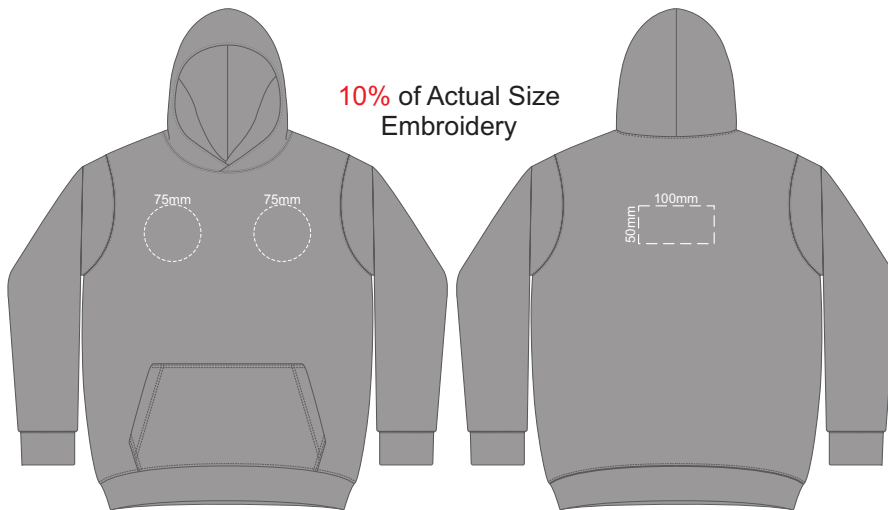

Branding area can be moved **anywhere within the red line.**

BACK SLAM 4Y

Print area can be rotated to best suit.
Branding area can be moved **anywhere within the red line.**

10% of Actual Size
Colourflex Transfer
Faux Embroidery
DigiFlex Transfer

SIDE 1 SLAM 4Y

SIDE 2 SLAM 4Y

10% of Actual Size
Screen Print

FRONT SLAM 6Y

BACK SLAM 6Y

10% of Actual Size
Embroidery

FRONT SLAM 6Y

BACK SLAM 6Y

10% of Actual Size
Colourflex Transfer
Faux Embroidery
DigiFlex Transfer

FRONT SLAM 6Y

Branding area can be moved **anywhere within the red line.**

BACK SLAM 6Y

Print area can be rotated to best suit.
Branding area can be moved **anywhere within the red line.**