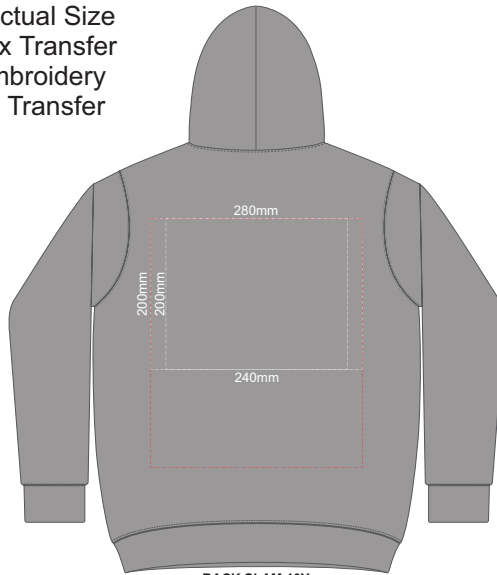

10% of Actual Size
Colourflex Transfer
Faux Embroidery
DigiFlex Transfer

SIDE 1 SLAM 8Y

SIDE 2 SLAM 8Y

10% of Actual Size
Screen Print

FRONT SLAM 10Y

BACK SLAM 10Y

10% of Actual Size
Embroidery

FRONT SLAM 10Y

BACK SLAM 10Y

10% of Actual Size
Colourflex Transfer
Faux Embroidery
DigiFlex Transfer

FRONT SLAM 10Y

Branding area can be moved anywhere within the red line.

BACK SLAM 10Y

Print area can be rotated to best suit.
Branding area can be moved anywhere within the red line.

10% of Actual Size
Colourflex Transfer
Faux Embroidery
DigiFlex Transfer

SIDE 1 SLAM 10Y

SIDE 2 SLAM 10Y

10% of Actual Size
Screen Print

FRONT SLAM 12Y

BACK SLAM 12Y

10% of Actual Size
Embroidery

FRONT SLAM 12Y