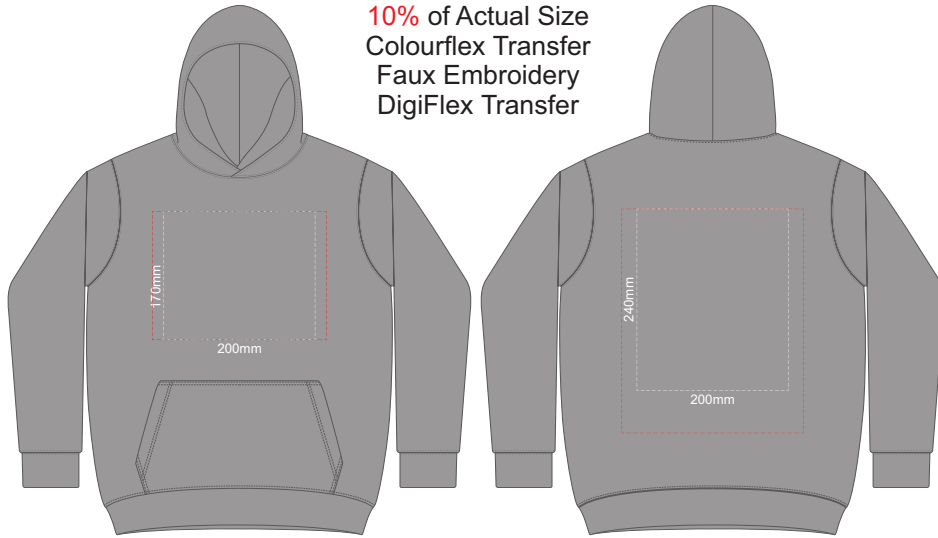

10% of Actual Size
Colourflex Transfer
Faux Embroidery
DigiFlex Transfer

FRONT SLAM 6Y

Branding area can be moved **anywhere within the red line.**

BACK SLAM 6Y

Print area can be rotated to best suit.
Branding area can be moved **anywhere within the red line.**

10% of Actual Size
Colourflex Transfer
Faux Embroidery
DigiFlex Transfer

SIDE 1 SLAM 6Y

SIDE 2 SLAM 6Y

10% of Actual Size
Screen Print

FRONT SLAM 8Y

BACK SLAM 8Y

10% of Actual Size
Embroidery

FRONT SLAM 8Y

BACK SLAM 8Y

10% of Actual Size
Colourflex Transfer
Faux Embroidery
DigiFlex Transfer

FRONT SLAM 8Y

Branding area can be moved anywhere within the red line.

BACK SLAM 8Y

Print area can be rotated to best suit.
Branding area can be moved anywhere within the red line.