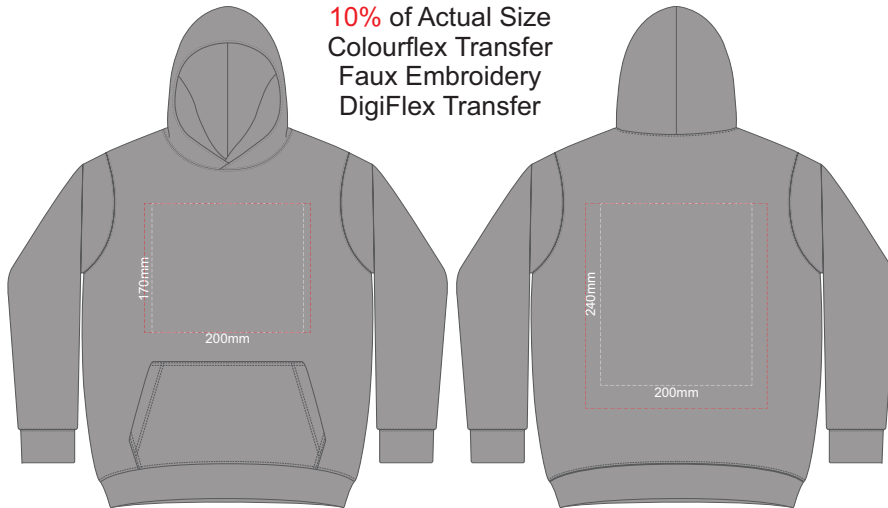

Branding area can be moved **anywhere within the red line.**

BACK SLAM 4Y

Print area can be rotated to best suit.
Branding area can be moved **anywhere within the red line.**

10% of Actual Size
Colourflex Transfer
Faux Embroidery
DigiFlex Transfer

SIDE 1 SLAM 4Y

SIDE 2 SLAM 4Y

10% of Actual Size
Screen Print

FRONT SLAM 6Y

BACK SLAM 6Y

10% of Actual Size
Embroidery

FRONT SLAM 6Y

BACK SLAM 6Y

10% of Actual Size
Colourflex Transfer
Faux Embroidery
DigiFlex Transfer

FRONT SLAM 6Y

Branding area can be moved **anywhere within the red line.**

BACK SLAM 6Y

Print area can be rotated to best suit.
Branding area can be moved **anywhere within the red line.**