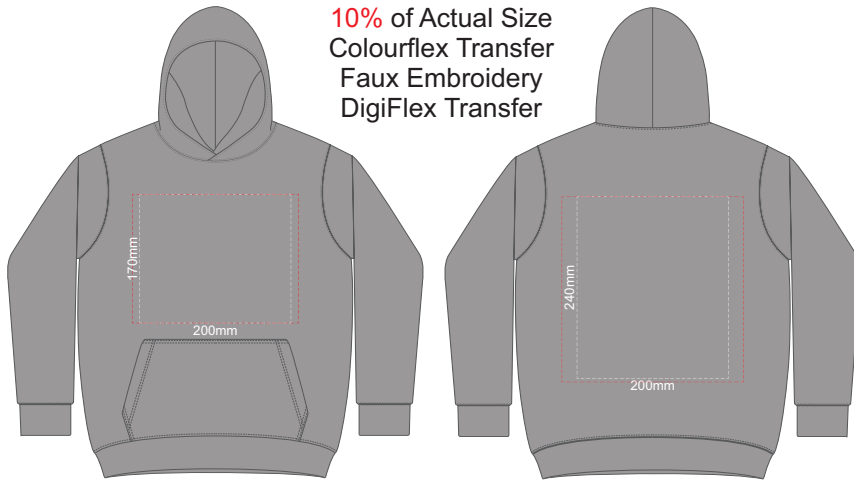

10% of Actual Size
Screen Print

FRONT SLAM 4Y

BACK SLAM 4Y

10% of Actual Size
Embroidery

FRONT SLAM 4Y

BACK SLAM 4Y

10% of Actual Size
Colourflex Transfer
Faux Embroidery
DigiFlex Transfer

FRONT SLAM 4Y

Branding area can be moved **anywhere within the red line.**

BACK SLAM 4Y

Print area can be rotated to best suit.
Branding area can be moved **anywhere within the red line.**

10% of Actual Size
Colourflex Transfer
Faux Embroidery
DigiFlex Transfer

SIDE 1 SLAM 4Y

SIDE 2 SLAM 4Y

10% of Actual Size
Screen Print

FRONT SLAM 6Y

BACK SLAM 6Y

10% of Actual Size
Embroidery

FRONT SLAM 6Y

BACK SLAM 6Y