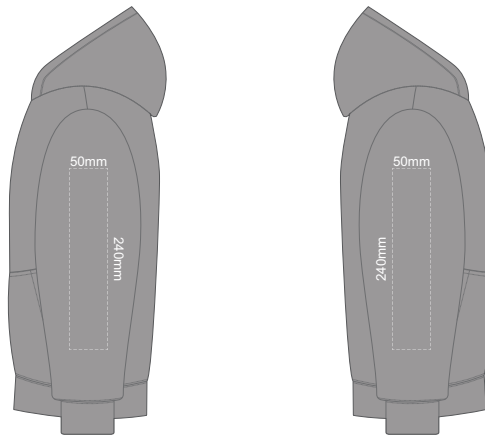

Branding area can be moved **anywhere within the red line.**

BACK SLAM 4Y

Print area can be rotated to best suit.
Branding area can be moved **anywhere within the red line.**

10% of Actual Size
Colourflex Transfer
Faux Embroidery
DigiFlex Transfer

SIDE 1 SLAM 4Y

SIDE 2 SLAM 4Y

10% of Actual Size
Screen Print

FRONT SLAM 6Y

BACK SLAM 6Y

10% of Actual Size
Embroidery

FRONT SLAM 6Y

BACK SLAM 6Y

10% of Actual Size
Colourflex Transfer
Faux Embroidery
DigiFlex Transfer

FRONT SLAM 6Y

Branding area can be moved **anywhere within the red line.**

BACK SLAM 6Y

Print area can be rotated to best suit.
Branding area can be moved **anywhere within the red line.**

10% of Actual Size
Colourflex Transfer
Faux Embroidery
DigiFlex Transfer

SIDE 1 SLAM 6Y

SIDE 2 SLAM 6Y

10% of Actual Size
Screen Print

FRONT SLAM 8Y

BACK SLAM 8Y

10% of Actual Size
Embroidery

FRONT SLAM 8Y