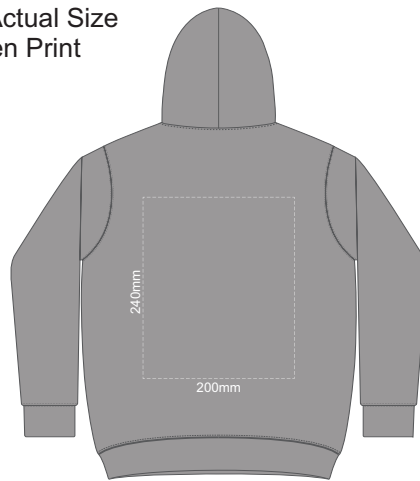

10% of Actual Size
Screen Print

FRONT SLAM 4Y

BACK SLAM 4Y

10% of Actual Size
Embroidery

FRONT SLAM 4Y

BACK SLAM 4Y

10% of Actual Size
Colourflex Transfer
Faux Embroidery
DigiFlex Transfer

FRONT SLAM 4Y

Branding area can be moved **anywhere within the red line.**

BACK SLAM 4Y

Print area can be rotated to best suit.
Branding area can be moved **anywhere within the red line.**

10% of Actual Size
Colourflex Transfer
Faux Embroidery
DigiFlex Transfer

SIDE 1 SLAM 4Y

SIDE 2 SLAM 4Y

10% of Actual Size
Screen Print

FRONT SLAM 6Y

BACK SLAM 6Y

10% of Actual Size
Embroidery

FRONT SLAM 6Y

BACK SLAM 6Y