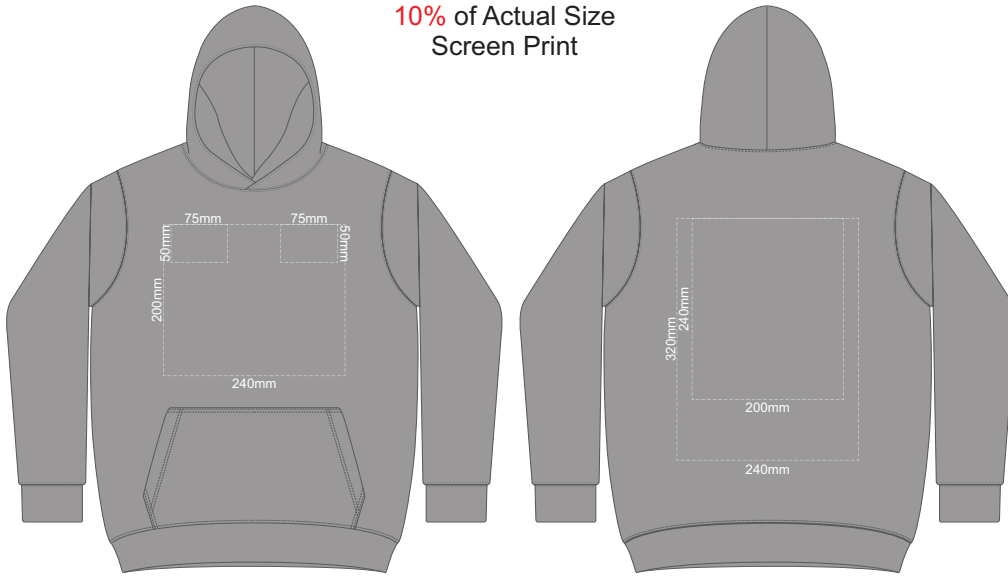

BACK SLAM 8Y

10% of Actual Size
Colourflex Transfer
Faux Embroidery
DigiFlex Transfer

FRONT SLAM 8Y

Branding area can be moved anywhere within the red line.

BACK SLAM 8Y

Print area can be rotated to best suit.
Branding area can be moved anywhere within the red line.

10% of Actual Size
Colourflex Transfer
Faux Embroidery
DigiFlex Transfer

SIDE 1 SLAM 8Y

SIDE 2 SLAM 8Y

10% of Actual Size
Screen Print

FRONT SLAM 10Y

BACK SLAM 10Y

10% of Actual Size
Embroidery

FRONT SLAM 10Y

BACK SLAM 10Y

10% of Actual Size
Colourflex Transfer
Faux Embroidery
DigiFlex Transfer

FRONT SLAM 10Y

Branding area can be moved anywhere within the red line.

BACK SLAM 10Y

Print area can be rotated to best suit.
Branding area can be moved anywhere within the red line.