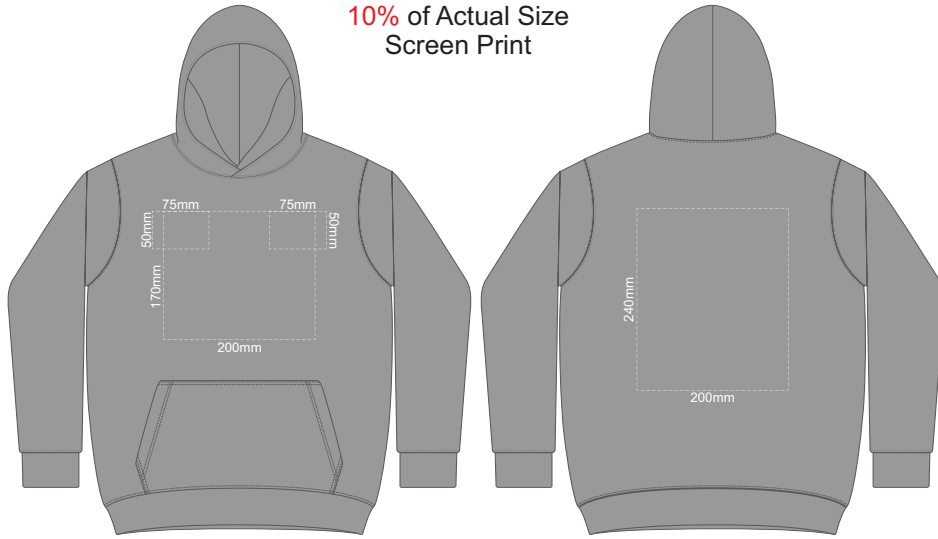

Branding area can be moved **anywhere within the red line.**

BACK SLAM 4Y

Print area can be rotated to best suit.
Branding area can be moved **anywhere within the red line.**

10% of Actual Size
Colourflex Transfer
Faux Embroidery
DigiFlex Transfer

10% of Actual Size
Colourflex Transfer
Faux Embroidery
DigiFlex Transfer

FRONT SLAM 6Y

Branding area can be moved **anywhere within the red line.**

BACK SLAM 6Y

Print area can be rotated to best suit.
Branding area can be moved **anywhere within the red line.**

10% of Actual Size
Colourflex Transfer
Faux Embroidery
DigiFlex Transfer

SIDE 1 SLAM 6Y

SIDE 2 SLAM 6Y

10% of Actual Size
Screen Print

FRONT SLAM 8Y

BACK SLAM 8Y

10% of Actual Size
Embroidery

FRONT SLAM 8Y

BACK SLAM 8Y

10% of Actual Size
Colourflex Transfer
Faux Embroidery
DigiFlex Transfer

FRONT SLAM 8Y

Branding area can be moved anywhere within the red line.

BACK SLAM 8Y

Print area can be rotated to best suit.
Branding area can be moved anywhere within the red line.