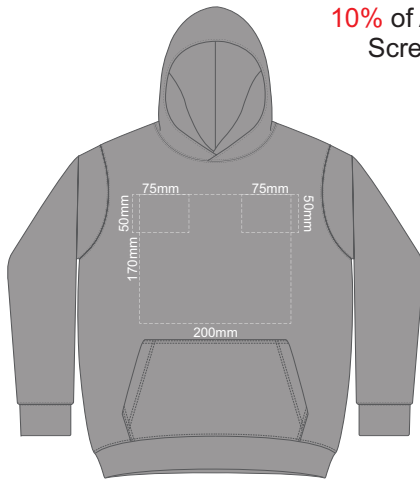

10% of Actual Size
Screen Print

FRONT SLAM 4Y

BACK SLAM 4Y

10% of Actual Size
Embroidery

FRONT SLAM 4Y

BACK SLAM 4Y

10% of Actual Size
Colourflex Transfer
Faux Embroidery
DigiFlex Transfer

FRONT SLAM 4Y

Branding area can be moved **anywhere within the red line.**

BACK SLAM 4Y

Print area can be rotated to best suit.
Branding area can be moved **anywhere within the red line.**

10% of Actual Size
Colourflex Transfer
Faux Embroidery
DigiFlex Transfer

SIDE 1 SLAM 4Y

SIDE 2 SLAM 4Y

10% of Actual Size
Screen Print

FRONT SLAM 6Y

BACK SLAM 6Y

10% of Actual Size
Embroidery

FRONT SLAM 6Y

BACK SLAM 6Y