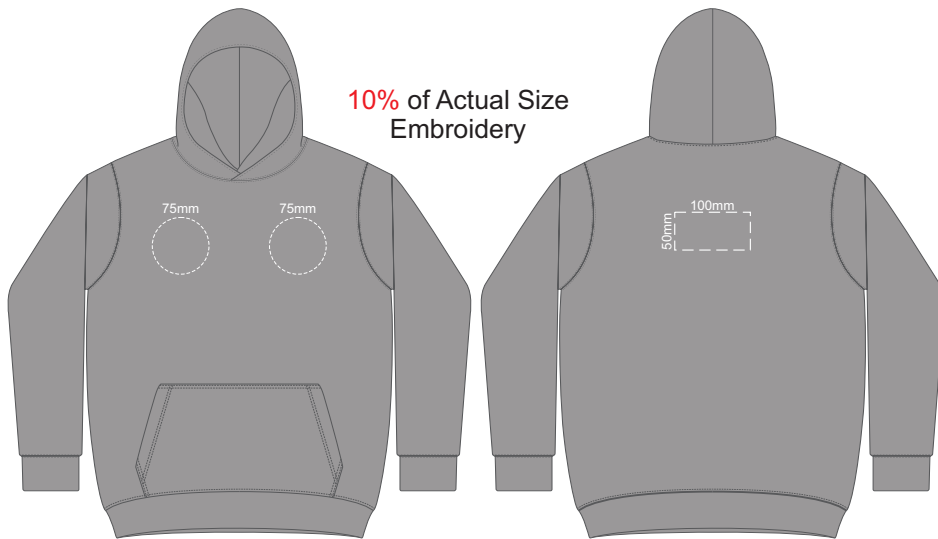

10% of Actual Size
Colourflex Transfer
Faux Embroidery
DigiFlex Transfer

FRONT SLAM 6Y

Branding area can be moved **anywhere within the red line.**

BACK SLAM 6Y

Print area can be rotated to best suit.
Branding area can be moved **anywhere within the red line.**

10% of Actual Size
Colourflex Transfer
Faux Embroidery
DigiFlex Transfer

SIDE 1 SLAM 6Y

SIDE 2 SLAM 6Y

10% of Actual Size
Screen Print

FRONT SLAM 8Y

BACK SLAM 8Y

10% of Actual Size
Embroidery

FRONT SLAM 8Y

BACK SLAM 8Y

10% of Actual Size
Colourflex Transfer
Faux Embroidery
DigiFlex Transfer

FRONT SLAM 8Y

Branding area can be moved anywhere within the red line.

BACK SLAM 8Y

Print area can be rotated to best suit.
Branding area can be moved anywhere within the red line.