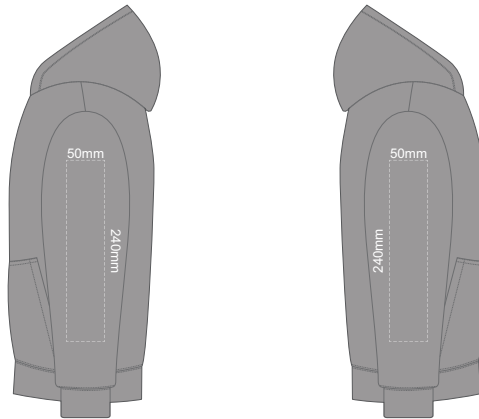

10% of Actual Size
Screen Print

FRONT SLAM 4Y

BACK SLAM 4Y

10% of Actual Size
Embroidery

FRONT SLAM 4Y

BACK SLAM 4Y

10% of Actual Size
Colourflex Transfer
Faux Embroidery
DigiFlex Transfer

FRONT SLAM 4Y

Branding area can be moved **anywhere within the red line.**

BACK SLAM 4Y

Print area can be rotated to best suit.
Branding area can be moved **anywhere within the red line.**

10% of Actual Size
Colourflex Transfer
Faux Embroidery
DigiFlex Transfer

SIDE 1 SLAM 4Y

SIDE 2 SLAM 4Y

10% of Actual Size
Screen Print

FRONT SLAM 6Y

BACK SLAM 6Y

10% of Actual Size
Embroidery

FRONT SLAM 6Y

BACK SLAM 6Y

10% of Actual Size
Colourflex Transfer
Faux Embroidery
DigiFlex Transfer

FRONT SLAM 6Y

Branding area can be moved **anywhere within the red line.**

BACK SLAM 6Y

Print area can be rotated to best suit.
Branding area can be moved **anywhere within the red line.**