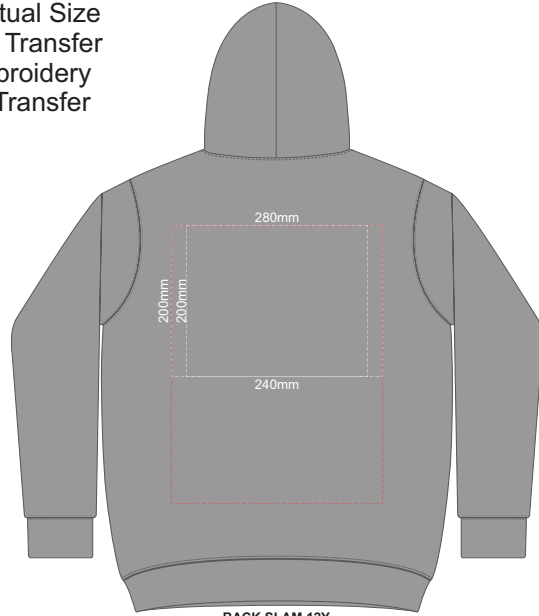

BACK SLAM 10Y

10% of Actual Size
Colourflex Transfer
Faux Embroidery
DigiFlex Transfer

FRONT SLAM 10Y

Branding area can be moved anywhere within the red line.

BACK SLAM 10Y

Print area can be rotated to best suit.
Branding area can be moved anywhere within the red line.

10% of Actual Size
Colourflex Transfer
Faux Embroidery
DigiFlex Transfer

SIDE 1 SLAM 10Y

SIDE 2 SLAM 10Y

10% of Actual Size
Screen Print

FRONT SLAM 12Y

BACK SLAM 12Y

10% of Actual Size
Embroidery

FRONT SLAM 12Y

BACK SLAM 12Y

10% of Actual Size
Colourflex Transfer
Faux Embroidery
DigiFlex Transfer

FRONT SLAM 12Y

BACK SLAM 12Y

Print area can be rotated to best suit.
Branding area can be moved **anywhere within the red line.**