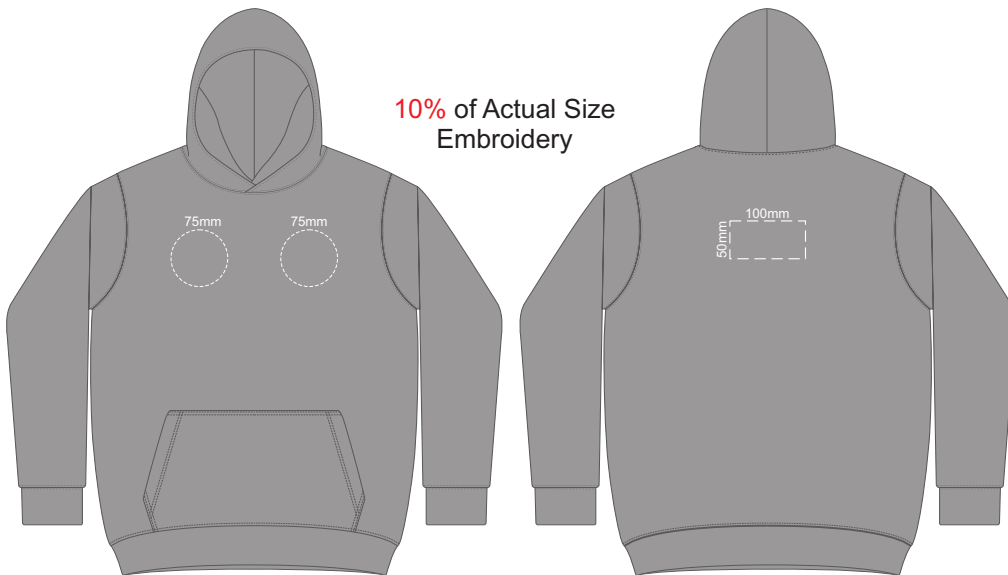

BACK SLAM 8Y

10% of Actual Size
Colourflex Transfer
Faux Embroidery
DigiFlex Transfer

FRONT SLAM 8Y

Branding area can be moved anywhere within the red line.

BACK SLAM 8Y

Print area can be rotated to best suit.
Branding area can be moved anywhere within the red line.

10% of Actual Size
Colourflex Transfer
Faux Embroidery
DigiFlex Transfer

SIDE 1 SLAM 8Y

SIDE 2 SLAM 8Y

10% of Actual Size
Screen Print

FRONT SLAM 10Y

BACK SLAM 10Y

10% of Actual Size
Embroidery

FRONT SLAM 10Y

BACK SLAM 10Y

10% of Actual Size
Colourflex Transfer
Faux Embroidery
DigiFlex Transfer

FRONT SLAM 10Y

Branding area can be moved anywhere within the red line.

BACK SLAM 10Y

Print area can be rotated to best suit.
Branding area can be moved anywhere within the red line.