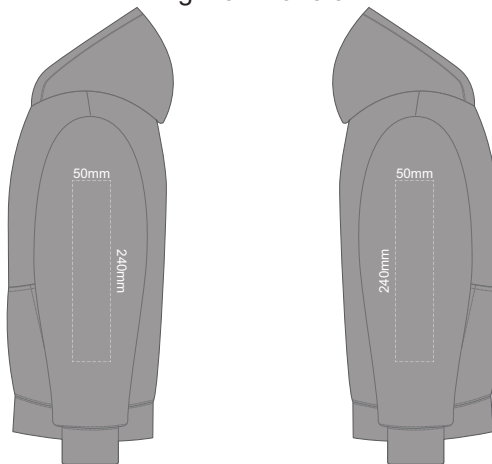

10% of Actual Size
Colourflex Transfer
Faux Embroidery
DigiFlex Transfer

SIDE 1 SLAM 6Y

SIDE 2 SLAM 6Y

10% of Actual Size
Screen Print

FRONT SLAM 8Y

BACK SLAM 8Y

10% of Actual Size
Embroidery

FRONT SLAM 8Y

BACK SLAM 8Y

10% of Actual Size
Colourflex Transfer
Faux Embroidery
DigiFlex Transfer

FRONT SLAM 8Y

Branding area can be moved anywhere within the red line.

BACK SLAM 8Y

Print area can be rotated to best suit.
Branding area can be moved anywhere within the red line.

10% of Actual Size
Colourflex Transfer
Faux Embroidery
DigiFlex Transfer

SIDE 1 SLAM 8Y

SIDE 2 SLAM 8Y

10% of Actual Size
Screen Print

FRONT SLAM 10Y

BACK SLAM 10Y

10% of Actual Size
Embroidery

FRONT SLAM 10Y

BACK SLAM 10Y

10% of Actual Size
Colourflex Transfer
Faux Embroidery
DigiFlex Transfer

FRONT SLAM 10Y

Branding area can be moved anywhere within the red line.

BACK SLAM 10Y

Print area can be rotated to best suit.
Branding area can be moved anywhere within the red line.