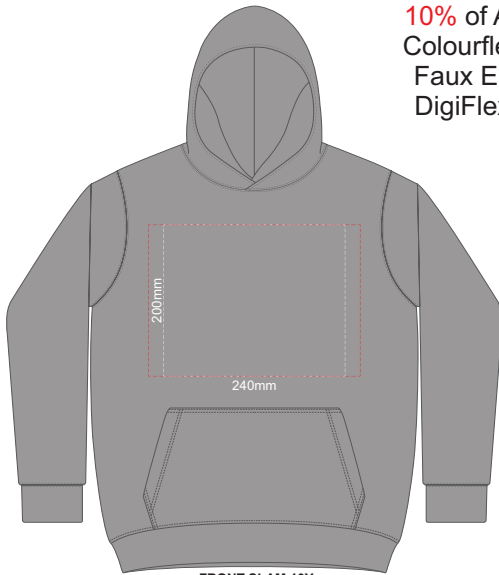

Branding area can be moved **anywhere within the red line.**

BACK SLAM 4Y

Print area can be rotated to best suit.
Branding area can be moved **anywhere within the red line.**

10% of Actual Size
Colourflex Transfer
Faux Embroidery
DigiFlex Transfer

BACK SLAM 8Y

10% of Actual Size
Colourflex Transfer
Faux Embroidery
DigiFlex Transfer

FRONT SLAM 8Y

Branding area can be moved anywhere within the red line.

BACK SLAM 8Y

Print area can be rotated to best suit.
Branding area can be moved anywhere within the red line.

10% of Actual Size
Colourflex Transfer
Faux Embroidery
DigiFlex Transfer

SIDE 1 SLAM 8Y

SIDE 2 SLAM 8Y

10% of Actual Size
Screen Print

FRONT SLAM 10Y

BACK SLAM 10Y

10% of Actual Size
Embroidery

FRONT SLAM 10Y

BACK SLAM 10Y

10% of Actual Size
Colourflex Transfer
Faux Embroidery
DigiFlex Transfer

FRONT SLAM 10Y

Branding area can be moved anywhere within the red line.

BACK SLAM 10Y

Print area can be rotated to best suit.
Branding area can be moved anywhere within the red line.