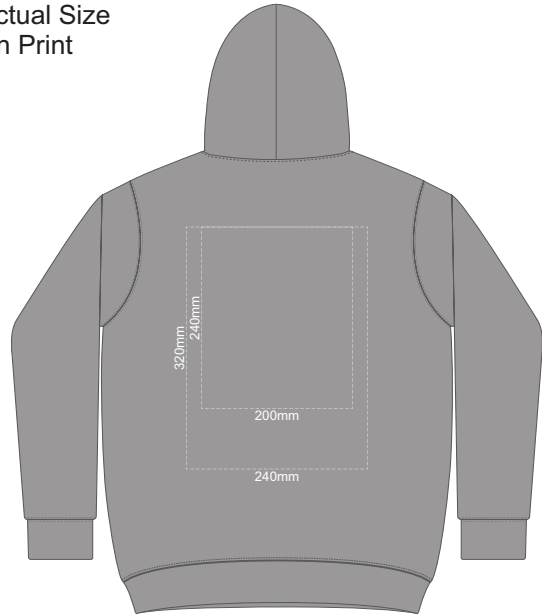

BACK SLAM 10Y

10% of Actual Size
Colourflex Transfer
Faux Embroidery
DigiFlex Transfer

FRONT SLAM 10Y

Branding area can be moved anywhere within the red line.

BACK SLAM 10Y

Print area can be rotated to best suit.
Branding area can be moved anywhere within the red line.

10% of Actual Size
Colourflex Transfer
Faux Embroidery
DigiFlex Transfer

SIDE 1 SLAM 10Y

SIDE 2 SLAM 10Y

10% of Actual Size
Screen Print

FRONT SLAM 12Y

BACK SLAM 12Y

10% of Actual Size
Embroidery

FRONT SLAM 12Y

BACK SLAM 12Y

10% of Actual Size
Colourflex Transfer
Faux Embroidery
DigiFlex Transfer

FRONT SLAM 12Y

BACK SLAM 12Y

Print area can be rotated to best suit.
Branding area can be moved **anywhere within the red line.**