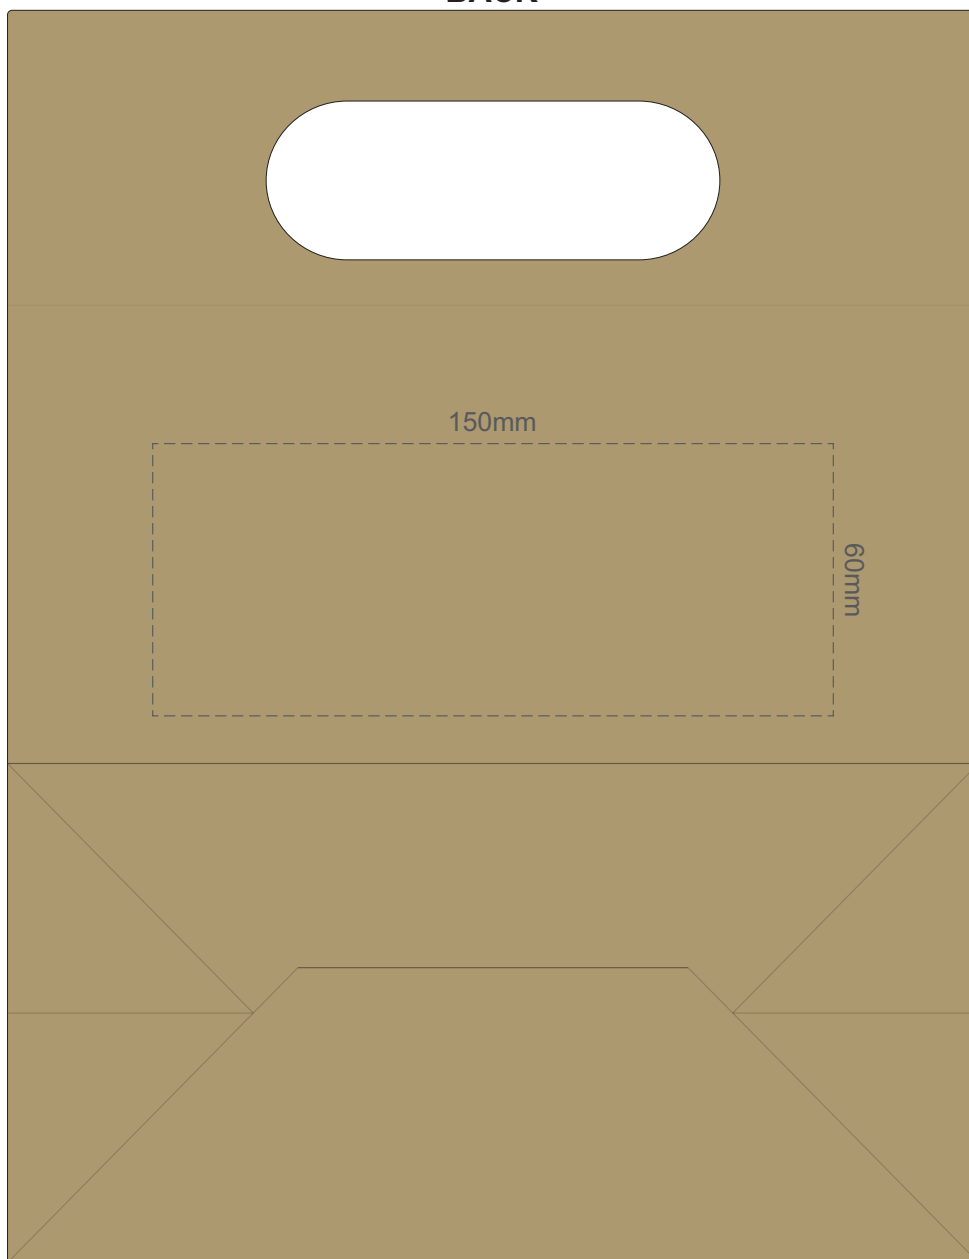

60% of Actual Size
Screen Print (one colour)

FRONT

The material of this item is an uncoated print media, this means the ink will absorb into the material and the print will inherit the matt finish of the material creating a more natural vintage look with lower colour intensity.

60% of Actual Size
Screen Print (one colour)

BACK

The material of this item is an uncoated print media, this means the ink will absorb into the material and the print will inherit the matt finish of the material creating a more natural vintage look with lower colour intensity.

60% of Actual Size
Digital Packaging Print

FRONT ONLY

Digital Packaging Print is only available on white and natural products because it is a CMYK print, **no white print** is available. The material of this item is an uncoated print media, this means the ink will absorb into the material and the print will inherit the matt finish of the material creating a more natural vintage look with lower colour intensity.