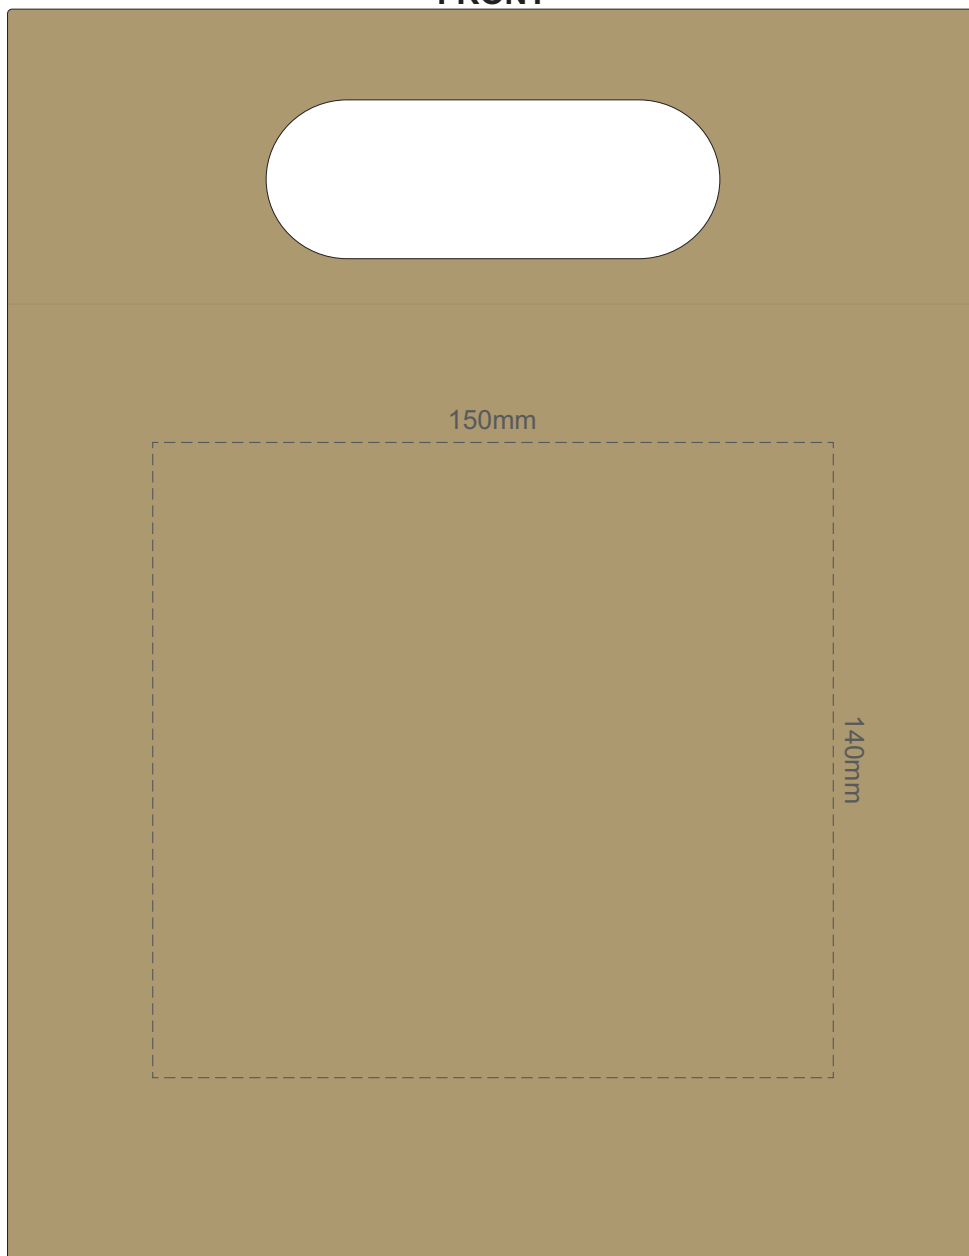

60% of Actual Size
Screen Print (one colour)

FRONT

The material of this item is an uncoated print media, this means the ink will absorb into the material and the print will inherit the matt finish of the material creating a more natural vintage look with lower colour intensity.

60% of Actual Size
Screen Print (one colour)

BACK

The material of this item is an uncoated print media, this means the ink will absorb into the material and the print will inherit the matt finish of the material creating a more natural vintage look with lower colour intensity.

60% of Actual Size
Digital Packaging Print

FRONT ONLY

Digital Packaging Print is only available on white and natural products because it is a CMYK print, **no white print** is available. The material of this item is an uncoated print media, this means the ink will absorb into the material and the print will inherit the matt finish of the material creating a more natural vintage look with lower colour intensity.