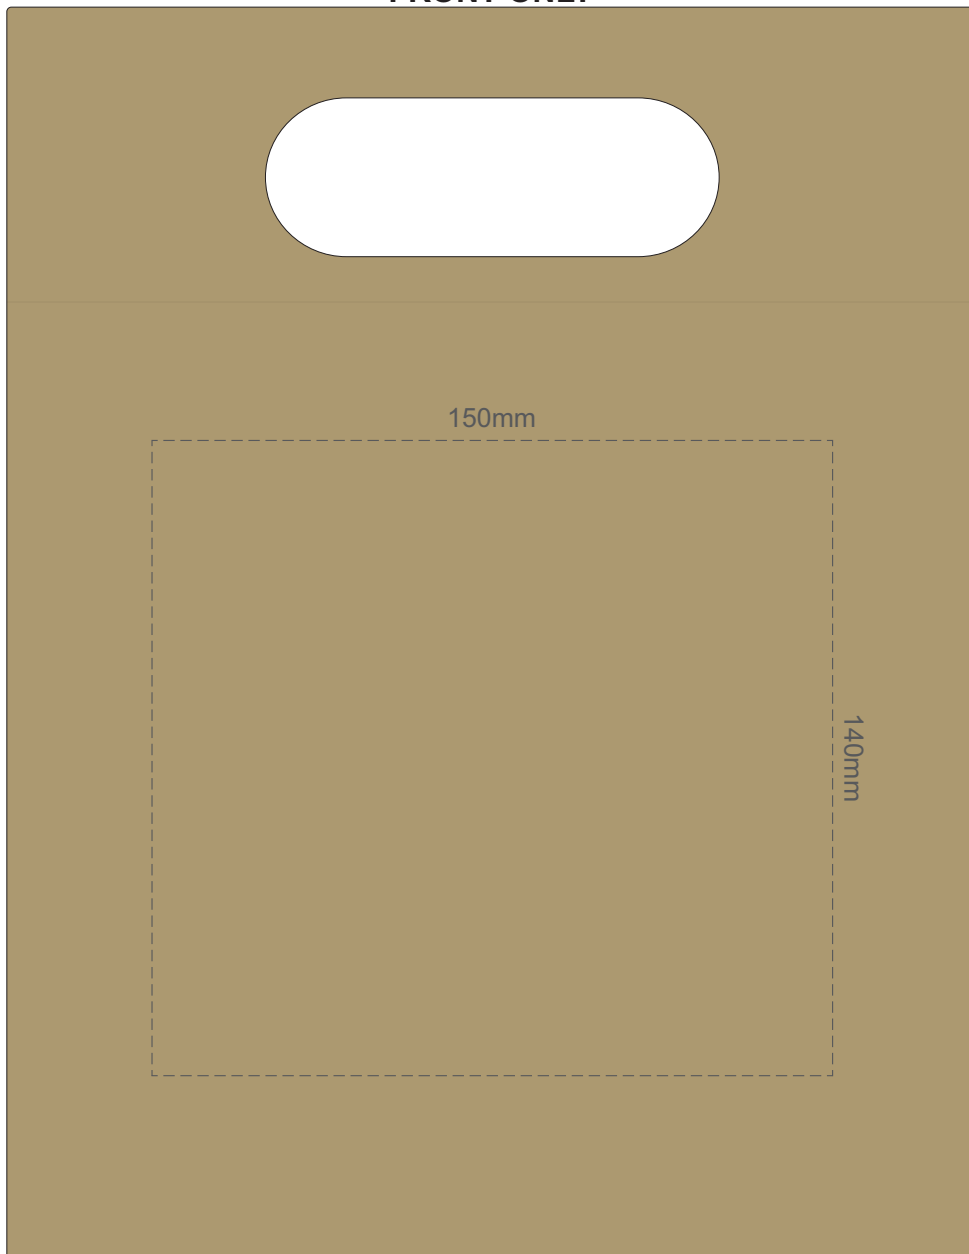

60% of Actual Size
Screen Print (one colour)

FRONT

The material of this item is an uncoated print media, this means the ink will absorb into the material and the print will inherit the matt finish of the material creating a more natural vintage look with lower colour intensity.

60% of Actual Size
Screen Print (one colour)

BACK

The material of this item is an uncoated print media, this means the ink will absorb into the material and the print will inherit the matt finish of the material creating a more natural vintage look with lower colour intensity.

60% of Actual Size
Digital Packaging Print

FRONT ONLY

Digital Packaging Print is only available on white and natural products because it is a CMYK print, **no white print** is available. The material of this item is an uncoated print media, this means the ink will absorb into the material and the print will inherit the matt finish of the material creating a more natural vintage look with lower colour intensity.