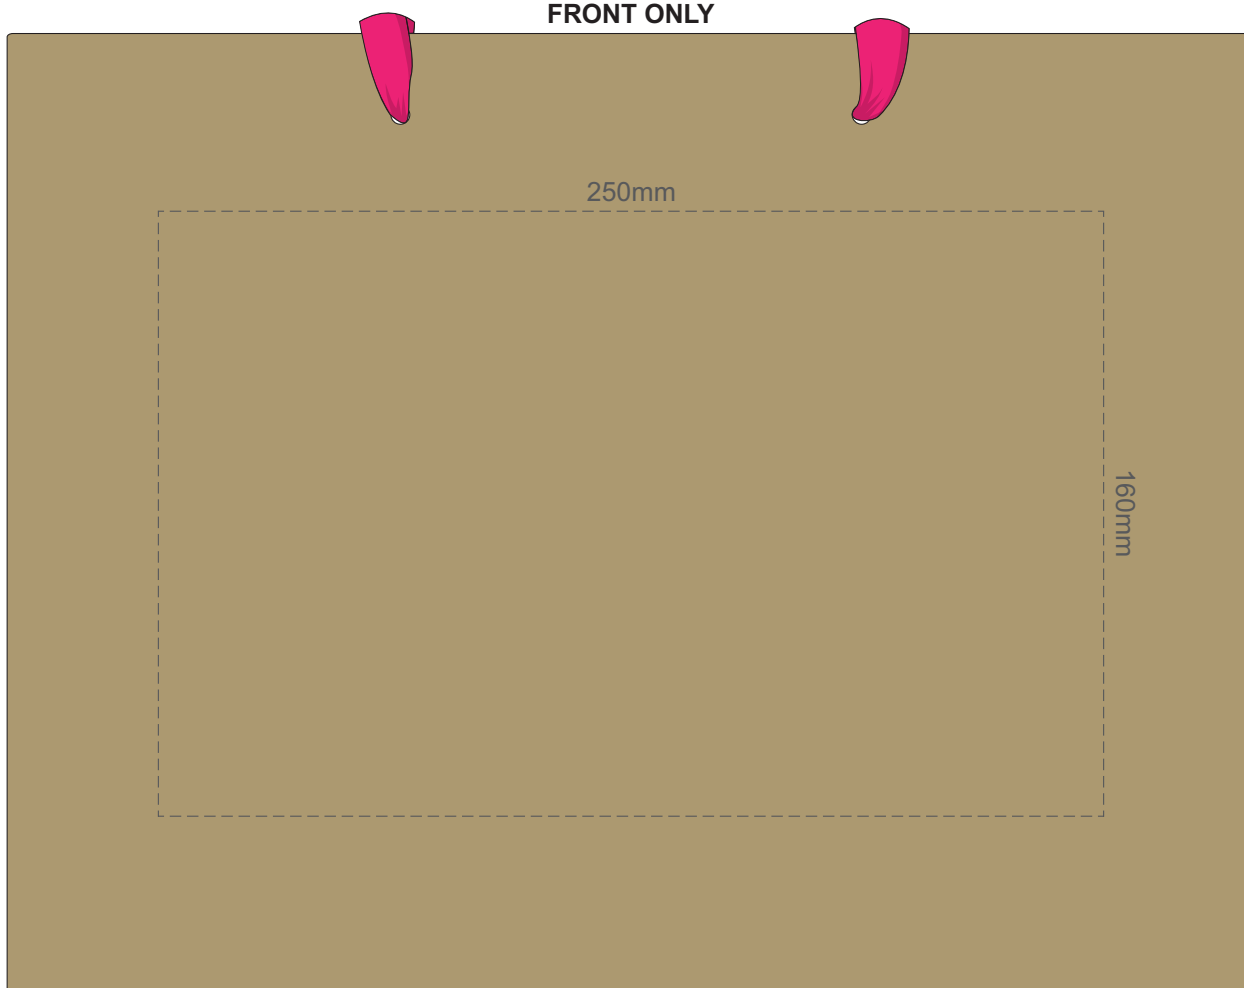

BAG

RIBBON

50% of Actual Size
Screen Print (One Colour Only)

FRONT

BAG

RIBBON

50% of Actual Size
Screen Print (One Colour Only)

BACK

BAG

RIBBON

50% of Actual Size
Digital Packaging Print

FRONT ONLY

Digital Packaging Print is only available on white and natural products because it is a CMYK print, **no white print** is available. The material of this item is an uncoated print media, this means the ink will absorb into the material and the print will inherit the matt finish of the material creating a more natural vintage look with lower colour intensity.