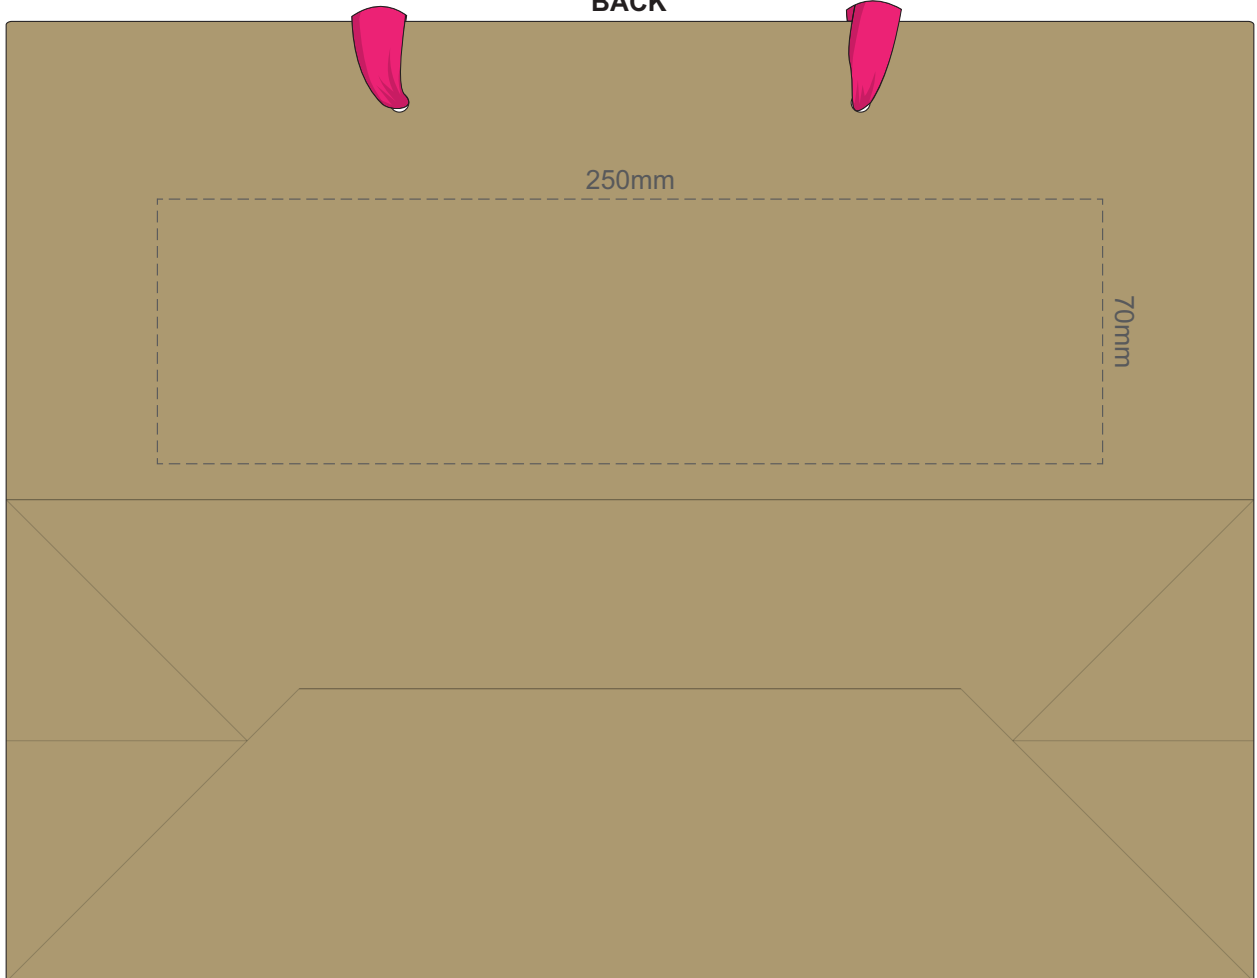

BAG

RIBBON

50% of Actual Size
Screen Print (One Colour Only)

FRONT

BAG

RIBBON

50% of Actual Size
Screen Print (One Colour Only)

BACK

BAG

RIBBON

50% of Actual Size
Digital Packaging Print

FRONT ONLY

Digital Packaging Print is only available on white and natural products because it is a CMYK print, **no white print** is available. The material of this item is an uncoated print media, this means the ink will absorb into the material and the print will inherit the matt finish of the material creating a more natural vintage look with lower colour intensity.