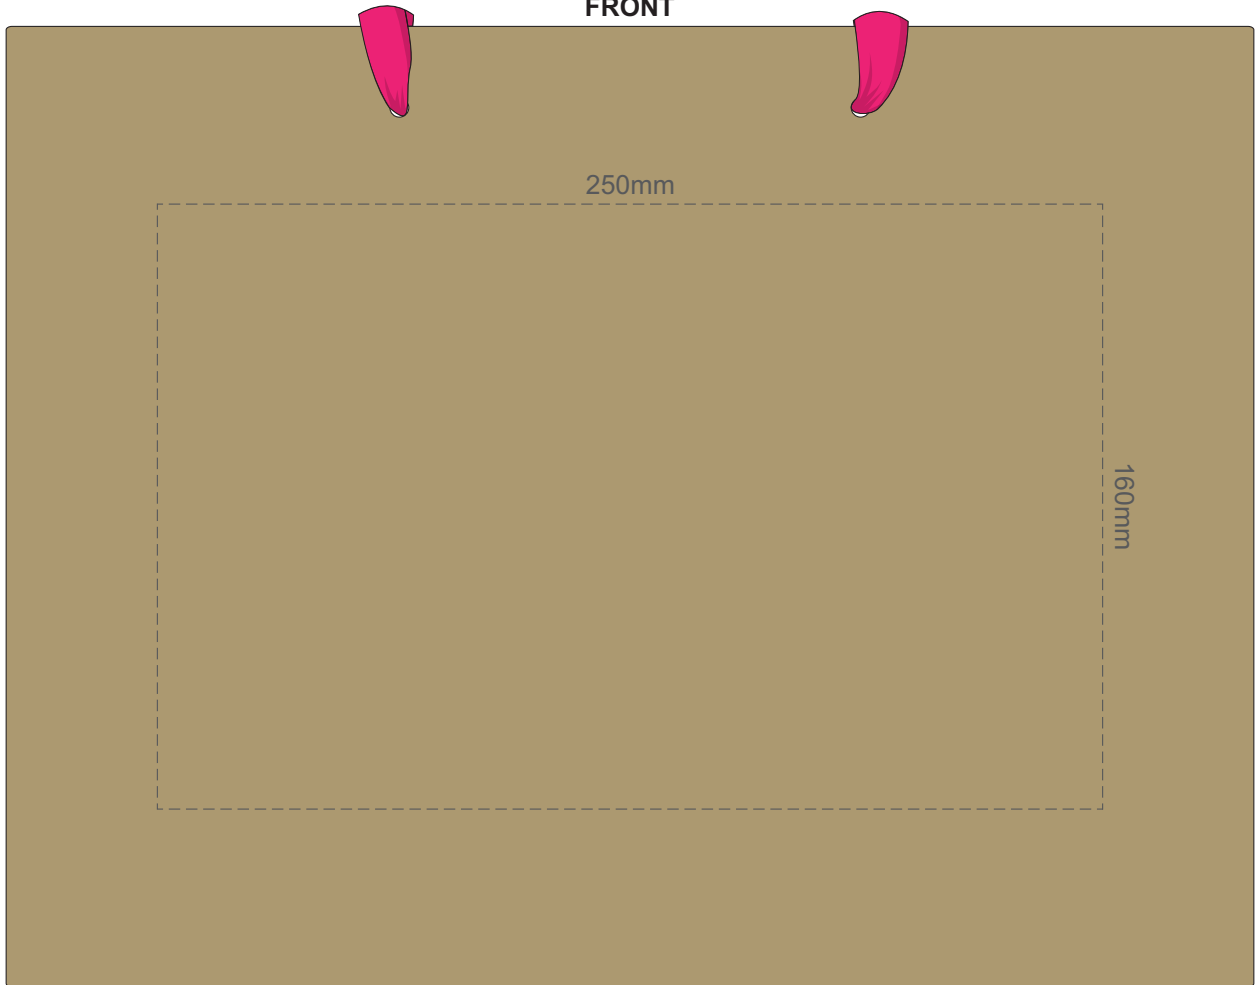

BAG

RIBBON

50% of Actual Size
Screen Print (One Colour Only)

FRONT

BAG

RIBBON

50% of Actual Size
Screen Print (One Colour Only)

BACK

BAG

RIBBON

50% of Actual Size
Digital Packaging Print

FRONT ONLY

Digital Packaging Print is only available on white and natural products because it is a CMYK print, **no white print** is available. The material of this item is an uncoated print media, this means the ink will absorb into the material and the print will inherit the matt finish of the material creating a more natural vintage look with lower colour intensity.