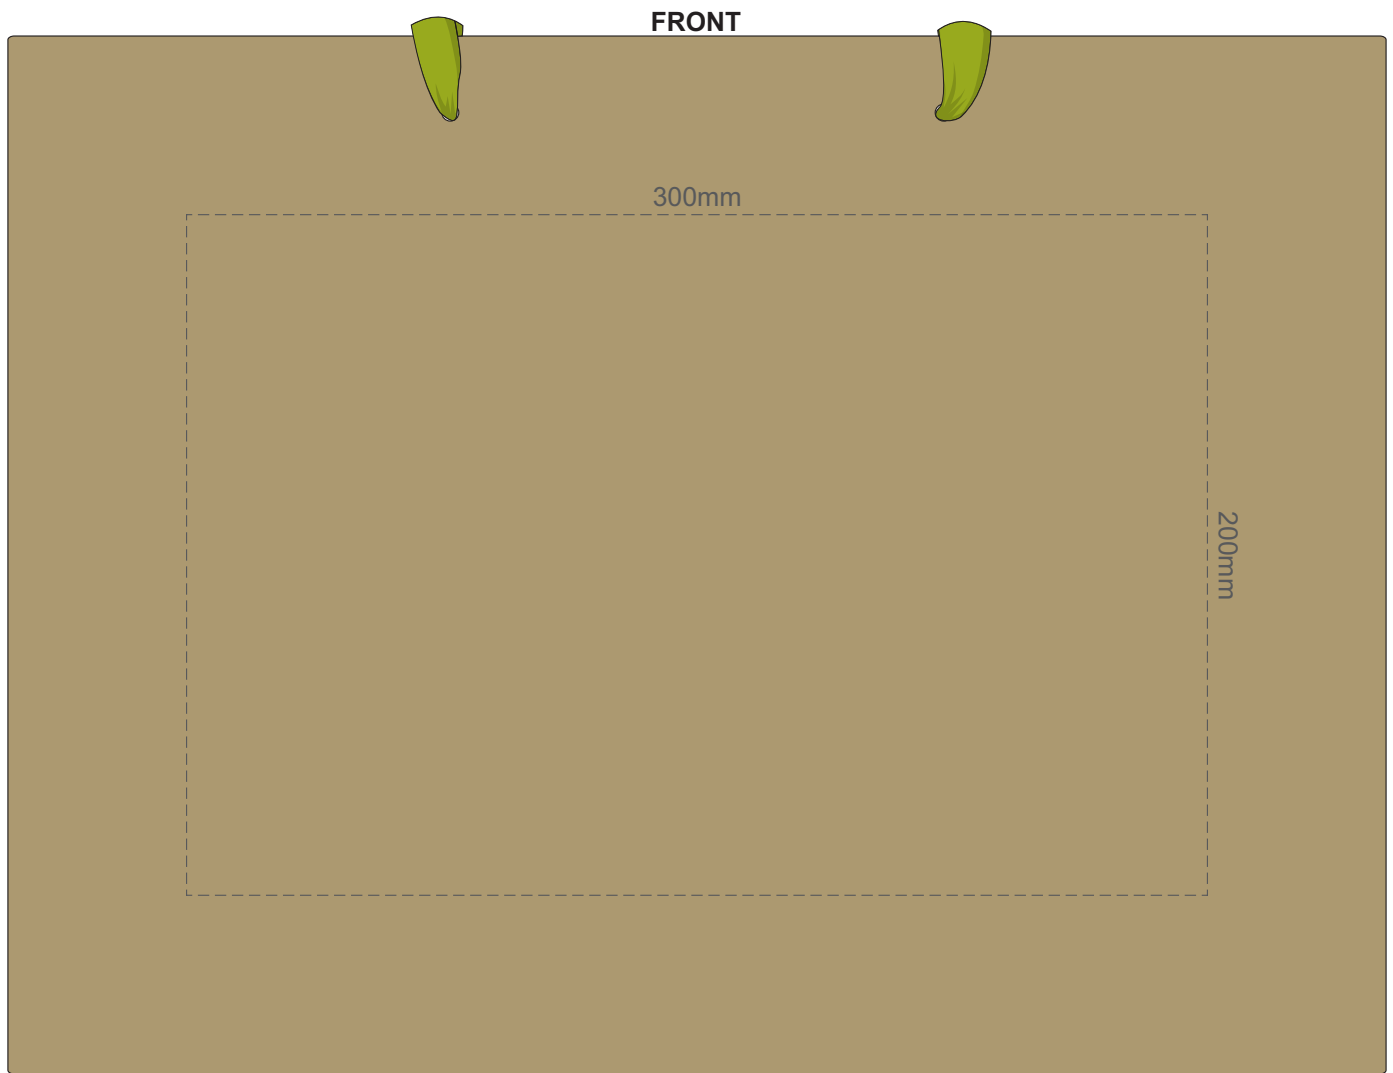

45% of Actual Size  
Screen Print (One Colour Only)

The material of this item is an uncoated print media, this means the ink will absorb into the material and the print will inherit the matt finish of the material creating a more natural vintage look with lower colour intensity.

45% of Actual Size  
Screen Print (One Colour Only)

**BACK**

The material of this item is an uncoated print media, this means the ink will absorb into the material and the print will inherit the matt finish of the material creating a more natural vintage look with lower colour intensity.

45% of Actual Size  
Digital Packaging Print

**FRONT ONLY**

Digital Packaging Print is only available on white and natural products.  
As this is an uncoated substrate and artwork is printed directly onto the product via CMYK print with **no white** ink base, ink is absorbed into the product, giving the artwork a faded, vintage finish.