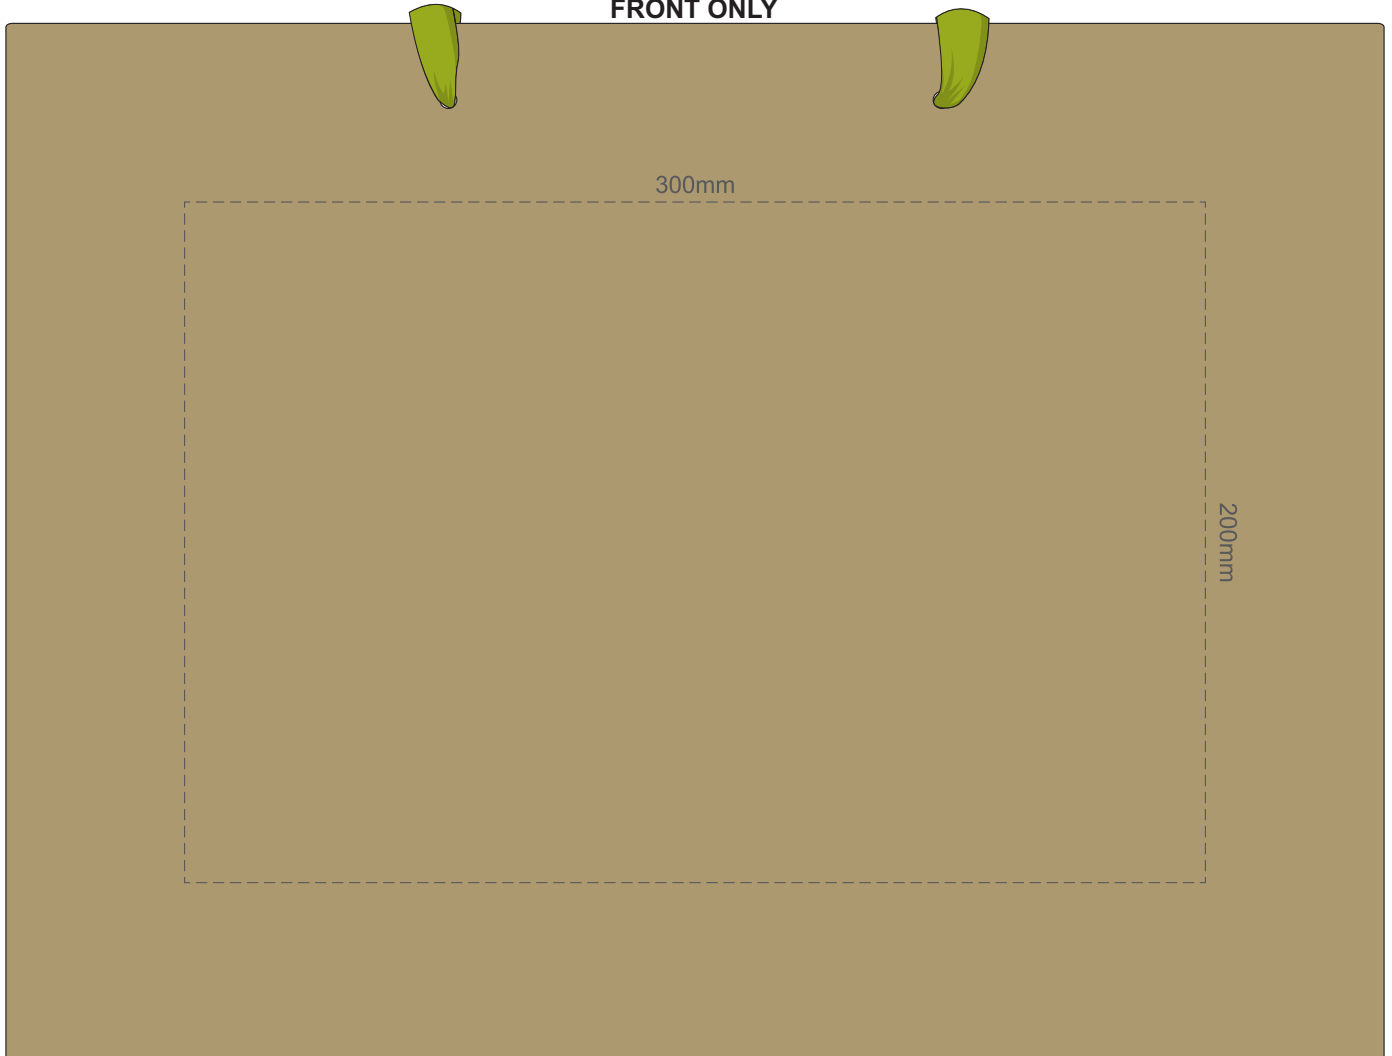

45% of Actual Size  
Screen Print (One Colour Only)

The material of this item is an uncoated print media, this means the ink will absorb into the material and the print will inherit the matt finish of the material creating a more natural vintage look with lower colour intensity.

45% of Actual Size  
Screen Print (One Colour Only)

**BACK**

The material of this item is an uncoated print media, this means the ink will absorb into the material and the print will inherit the matt finish of the material creating a more natural vintage look with lower colour intensity.

45% of Actual Size  
Digital Packaging Print

**FRONT ONLY**

Digital Packaging Print is only available on white and natural products.  
As this is an uncoated substrate and artwork is printed directly onto the product via CMYK print with **no white** ink base, ink is absorbed into the product, giving the artwork a faded, vintage finish.