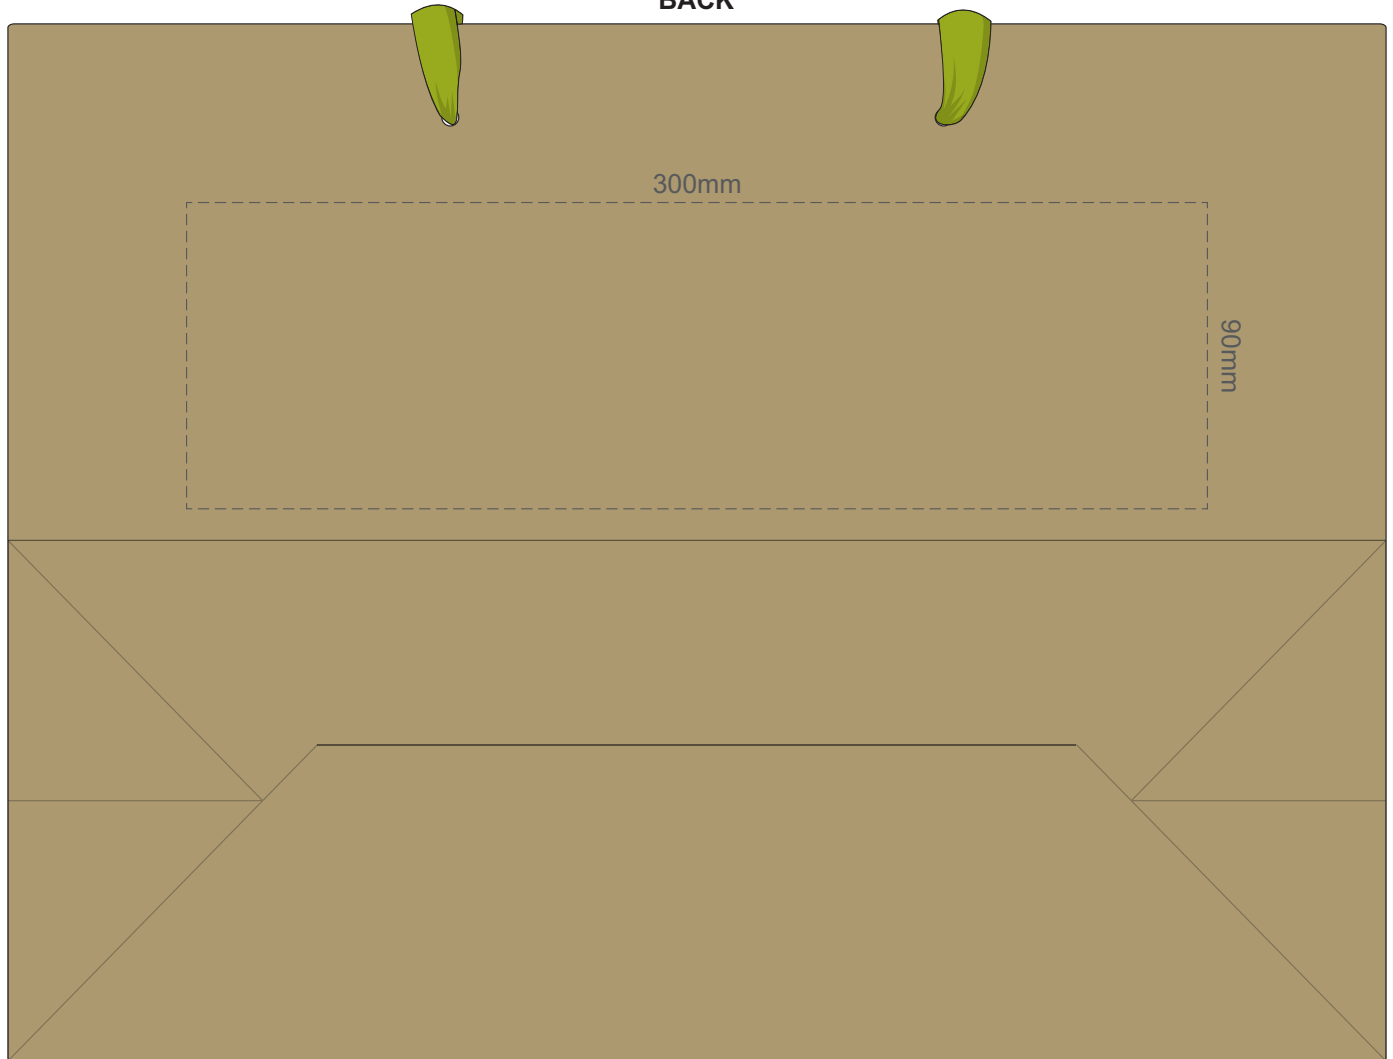

45% of Actual Size  
Screen Print (One Colour Only)

The material of this item is an uncoated print media, this means the ink will absorb into the material and the print will inherit the matt finish of the material creating a more natural vintage look with lower colour intensity.

45% of Actual Size  
Screen Print (One Colour Only)

**BACK**

The material of this item is an uncoated print media, this means the ink will absorb into the material and the print will inherit the matt finish of the material creating a more natural vintage look with lower colour intensity.

45% of Actual Size  
Digital Packaging Print

**FRONT ONLY**

Digital Packaging Print is only available on white and natural products.  
As this is an uncoated substrate and artwork is printed directly onto the product via CMYK print with **no white** ink base, ink is absorbed into the product, giving the artwork a faded, vintage finish.