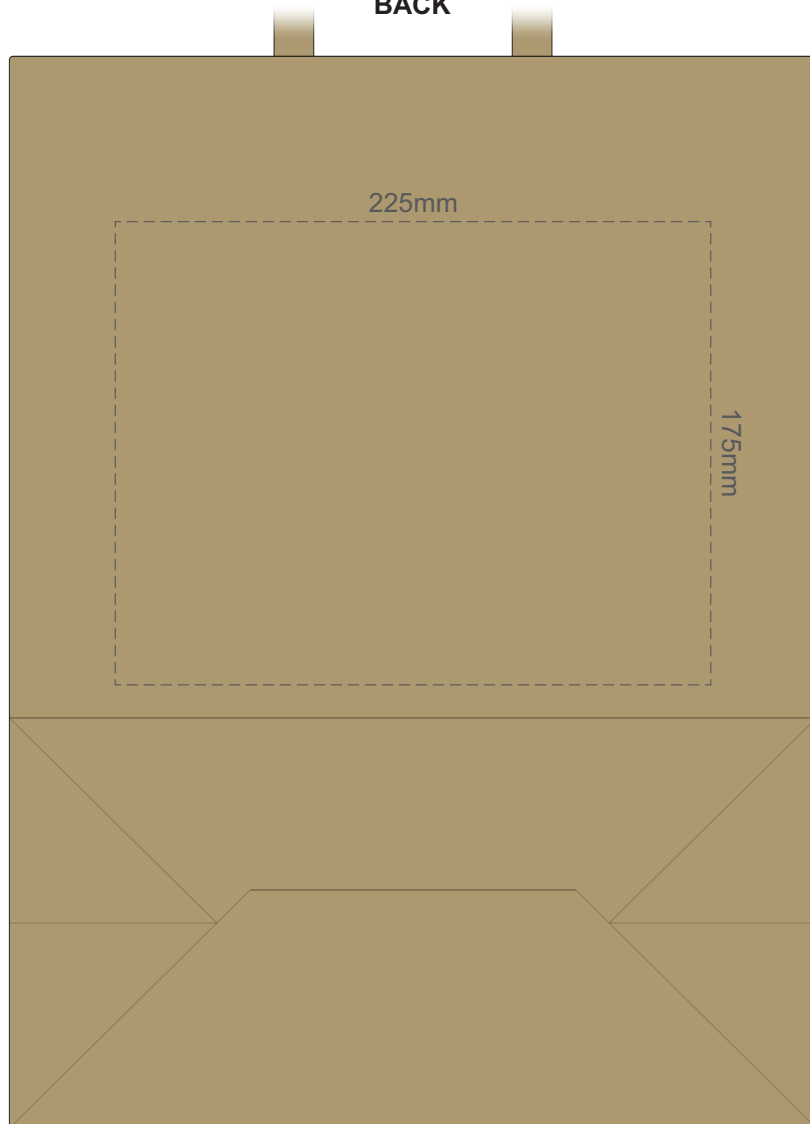

35% of Actual Size  
Screen Print (one colour)

FRONT

The material of this item is an uncoated print media, this means the ink will absorb into the material and the print will inherit the matt finish of the material creating a more natural vintage look with lower colour intensity.

35% of Actual Size  
Screen Print (one colour)

**BACK**

The material of this item is an uncoated print media, this means the ink will absorb into the material and the print will inherit the matt finish of the material creating a more natural vintage look with lower colour intensity.

35% of Actual Size  
Digital Packaging Print

**FRONT ONLY**

Digital Packaging Print is only available on white and natural products.  
As this is an uncoated substrate and artwork is printed directly onto the product via CMYK print with **no white** ink base, ink is absorbed into the product, giving the artwork a faded, vintage finish.