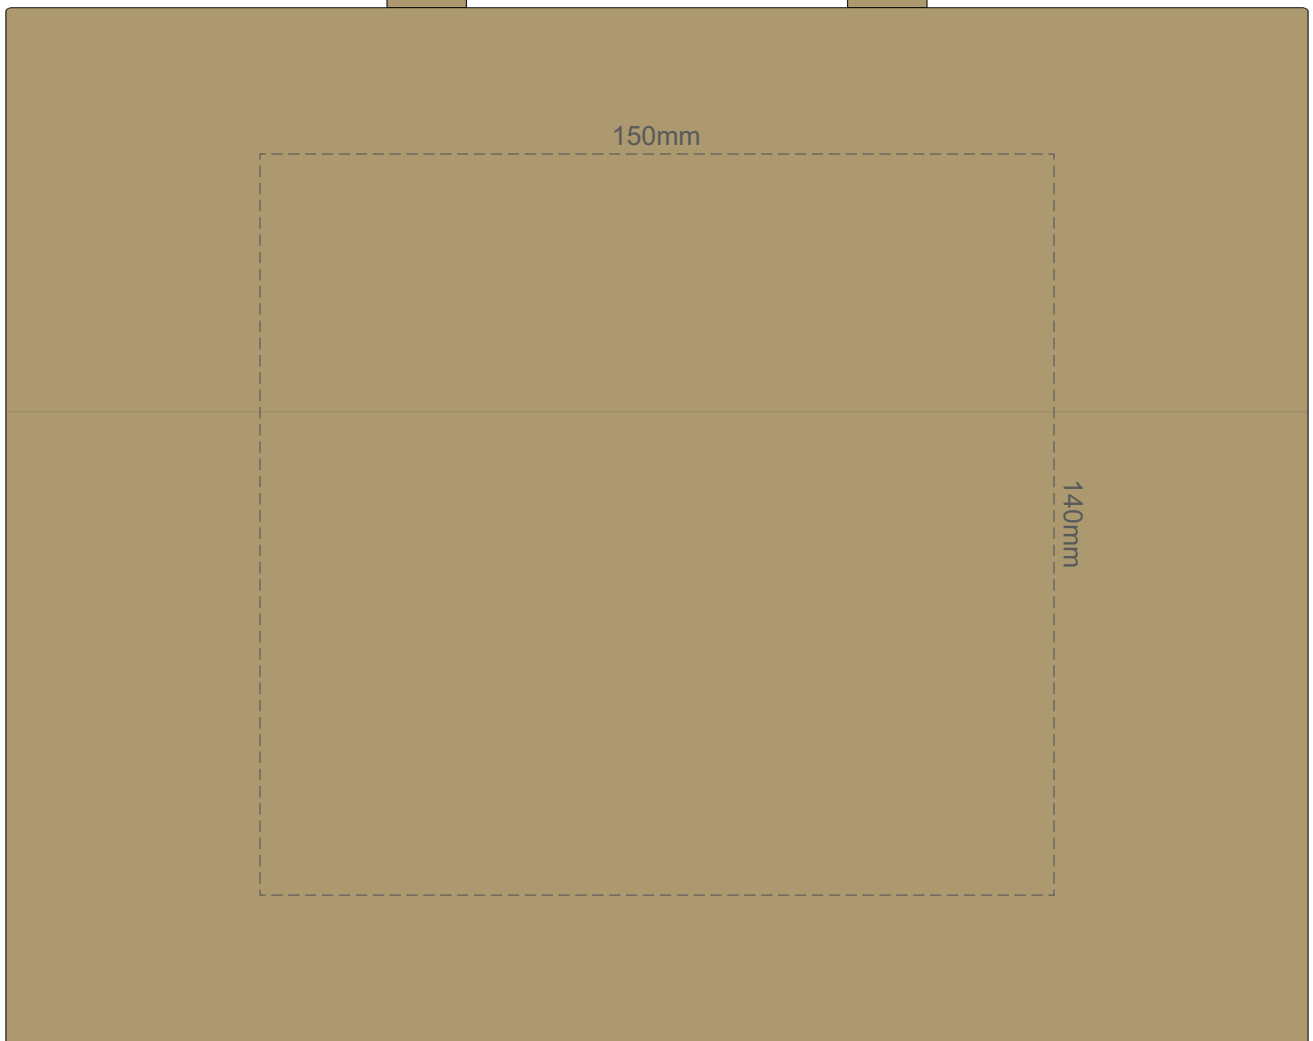

70% of Actual Size
Screen Print (one colour)

FRONT ONLY

The material of this item is an uncoated print media, this means the ink will absorb into the material and the print will inherit the matt finish of the material creating a more natural vintage look with lower colour intensity.

70% of Actual Size
Digital Packaging Print

FRONT ONLY

Digital Packaging Print is only available on white and natural products because it is a CMYK print, **no white print** is available. The material of this item is an uncoated print media, this means the ink will absorb into the material and the print will inherit the matt finish of the material creating a more natural vintage look with lower colour intensity.