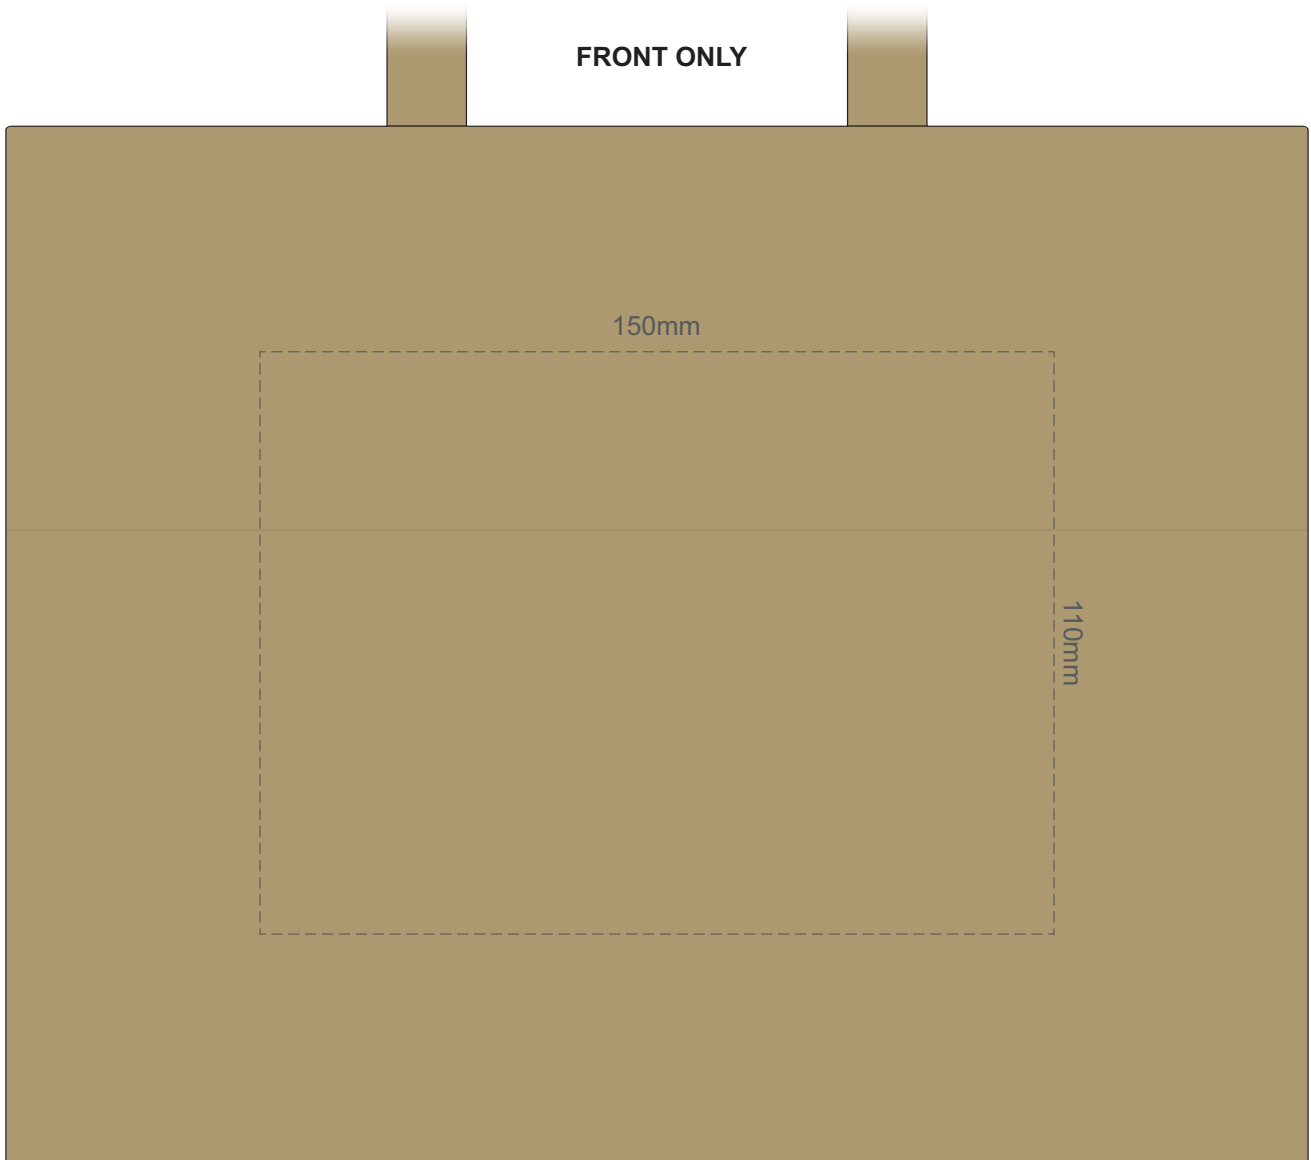

70% of Actual Size
Screen Print (one colour)

FRONT ONLY

The material of this item is an uncoated print media, this means the ink will absorb into the material and the print will inherit the matt finish of the material creating a more natural vintage look with lower colour intensity.

70% of Actual Size
Digital Packaging Print

FRONT ONLY

Digital Packaging Print is only available on white and natural products because it is a CMYK print, **no white print** is available. The material of this item is an uncoated print media, this means the ink will absorb into the material and the print will inherit the matt finish of the material creating a more natural vintage look with lower colour intensity.