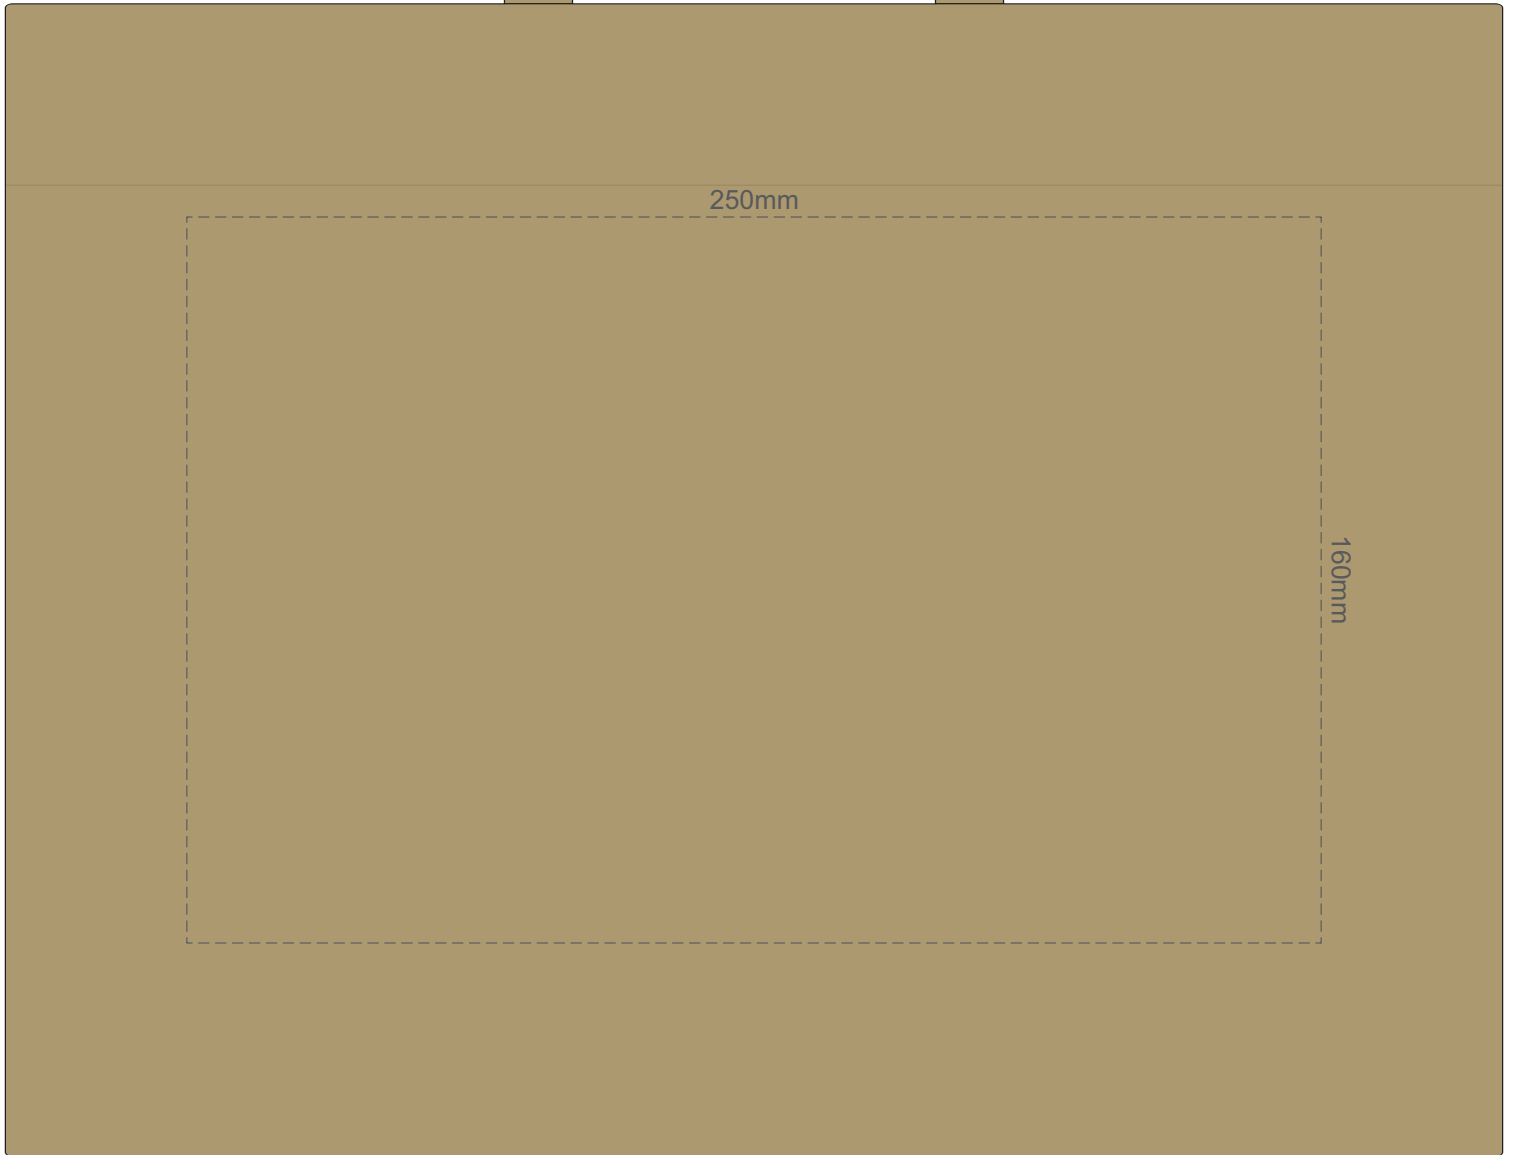

60% of Actual Size
Screen Print (One Colour Only)

FRONT

The material of this item is an uncoated print media, this means the ink will absorb into the material and the print will inherit the matt finish of the material creating a more natural vintage look with lower colour intensity.

60% of Actual Size
Screen Print (One Colour Only)

BACK

The material of this item is an uncoated print media, this means the ink will absorb into the material and the print will inherit the matt finish of the material creating a more natural vintage look with lower colour intensity.

60% of Actual Size
Digital Packaging Print

FRONT ONLY

Digital Packaging Print is only available on white and natural products because it is a CMYK print, **no white print** is available. The material of this item is an uncoated print media, this means the ink will absorb into the material and the print will inherit the matt finish of the material creating a more natural vintage look with lower colour intensity.