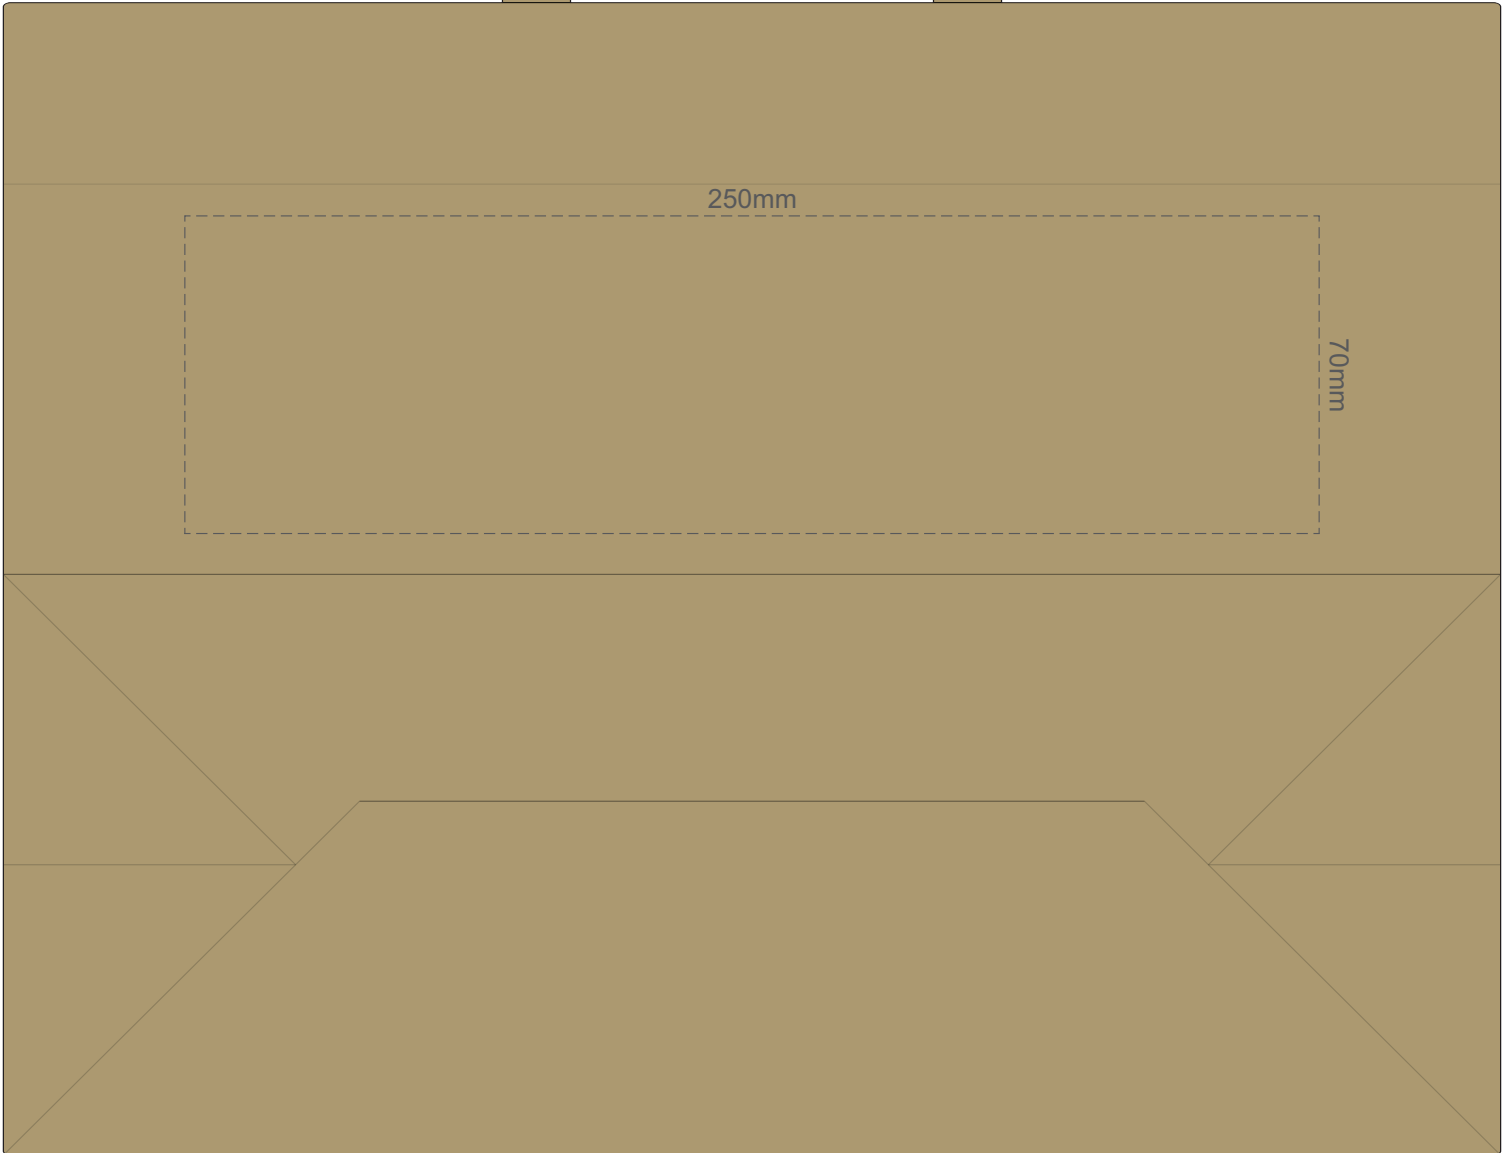

60% of Actual Size
Screen Print (One Colour Only)

FRONT

The material of this item is an uncoated print media, this means the ink will absorb into the material and the print will inherit the matt finish of the material creating a more natural vintage look with lower colour intensity.

60% of Actual Size
Screen Print (One Colour Only)

BACK

The material of this item is an uncoated print media, this means the ink will absorb into the material and the print will inherit the matt finish of the material creating a more natural vintage look with lower colour intensity.