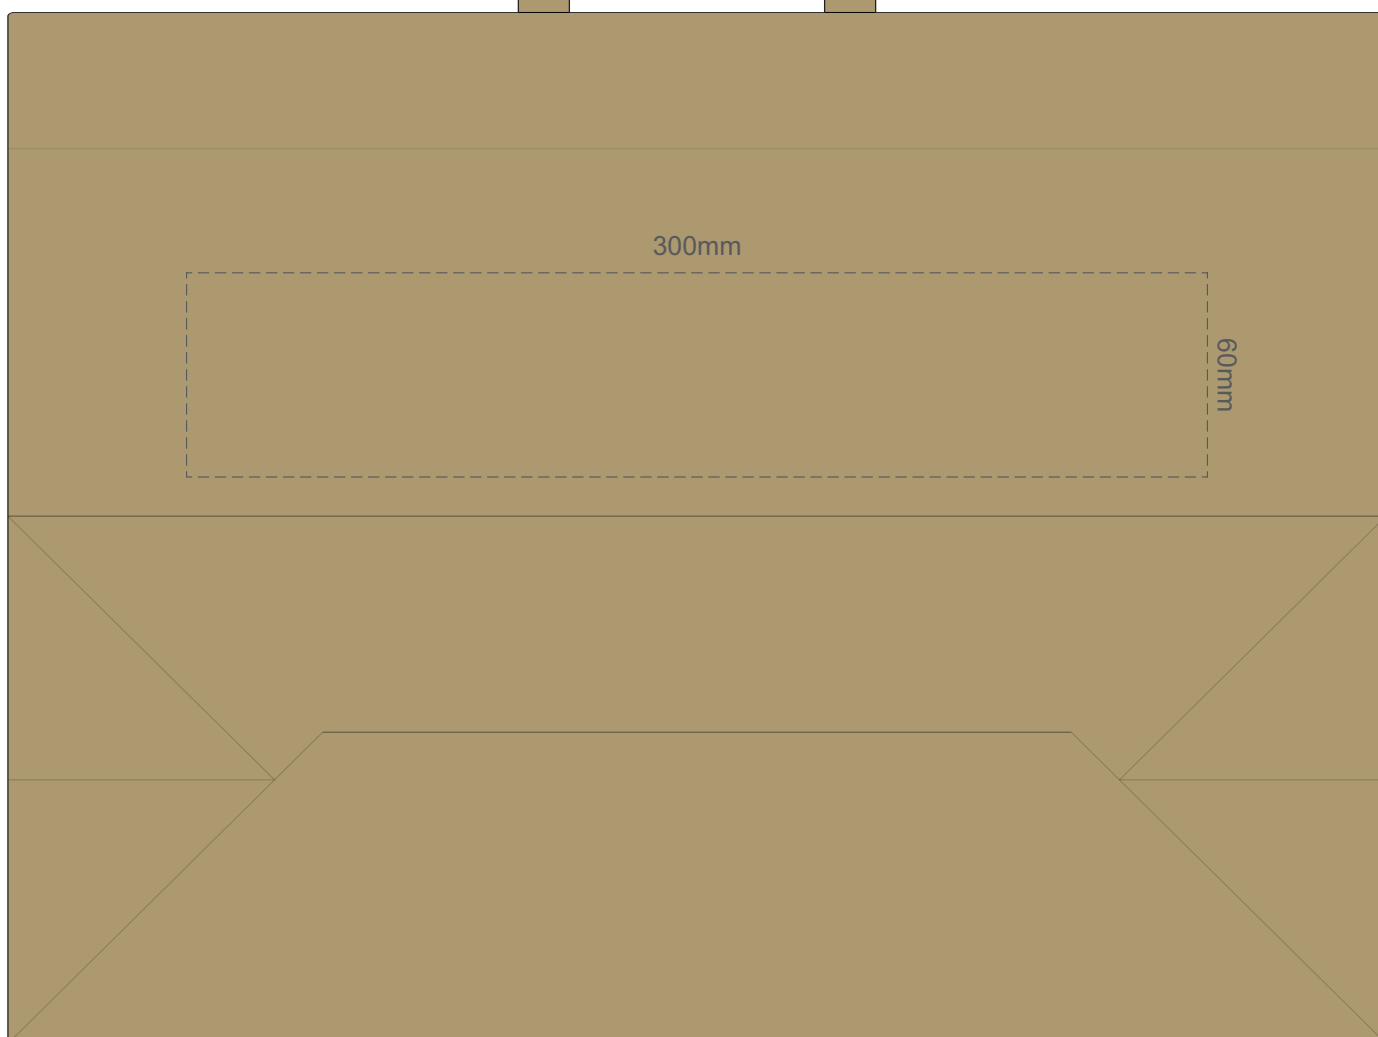

45% of Actual Size
Screen Print (one colour)

FRONT

The material of this item is an uncoated print media, this means the ink will absorb into the material and the print will inherit the matt finish of the material creating a more natural vintage look with lower colour intensity.

45% of Actual Size
Screen Print (one colour)

BACK

The material of this item is an uncoated print media, this means the ink will absorb into the material and the print will inherit the matt finish of the material creating a more natural vintage look with lower colour intensity.

45% of Actual Size
Digital Packaging Print

FRONT ONLY

Digital Packaging Print is only available on white and natural products.
As this is an uncoated substrate and artwork is printed directly onto the product via CMYK print with **no white** ink base, ink is absorbed into the product, giving the artwork a faded, vintage finish