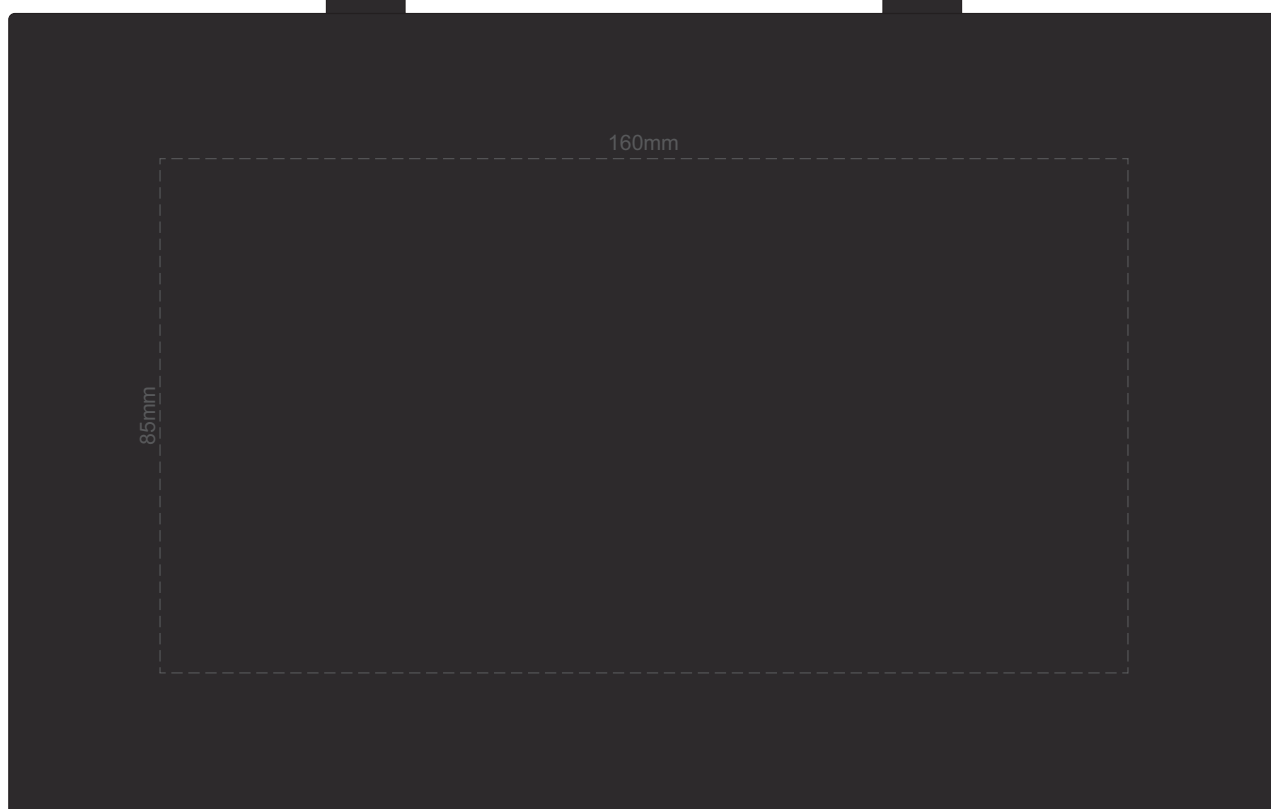

80% of Actual Size
Screen Print (one colour)

FRONT ONLY

The material of this item is an uncoated print media, this means the ink will absorb into the material and the print will inherit the matt finish of the material creating a more natural vintage look with lower colour intensity.

Digital Packaging Print is only available on white and natural products.
As this is an uncoated substrate and artwork is printed directly onto the product via CMYK print with **no white** ink base, ink is absorbed into the product, giving the artwork a faded, vintage finish