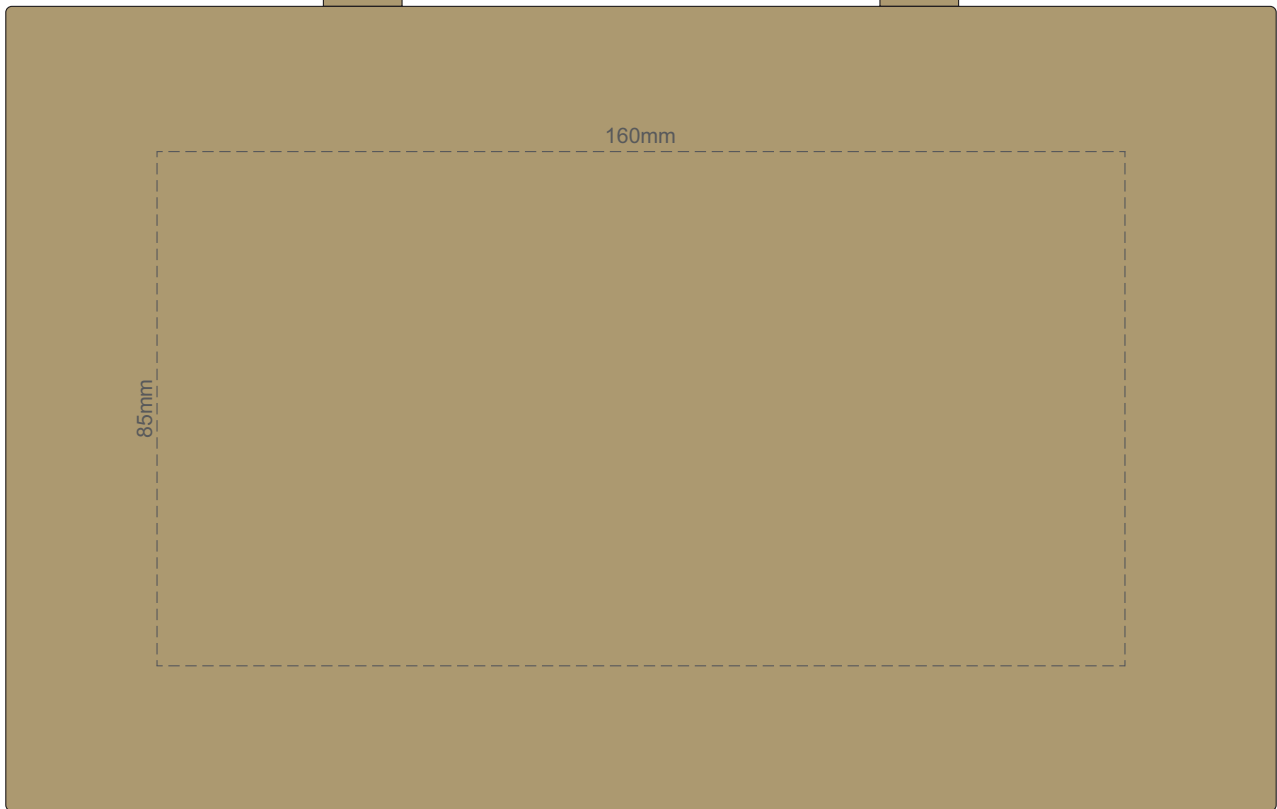

80% of Actual Size
Screen Print (one colour)

FRONT ONLY

The material of this item is an uncoated print media, this means the ink will absorb into the material and the print will inherit the matt finish of the material creating a more natural vintage look with lower colour intensity.

Digital Packaging Print is only available on white and natural products.
As this is an uncoated substrate and artwork is printed directly onto the product via CMYK print with **no white** ink base, ink is absorbed into the product, giving the artwork a faded, vintage finish