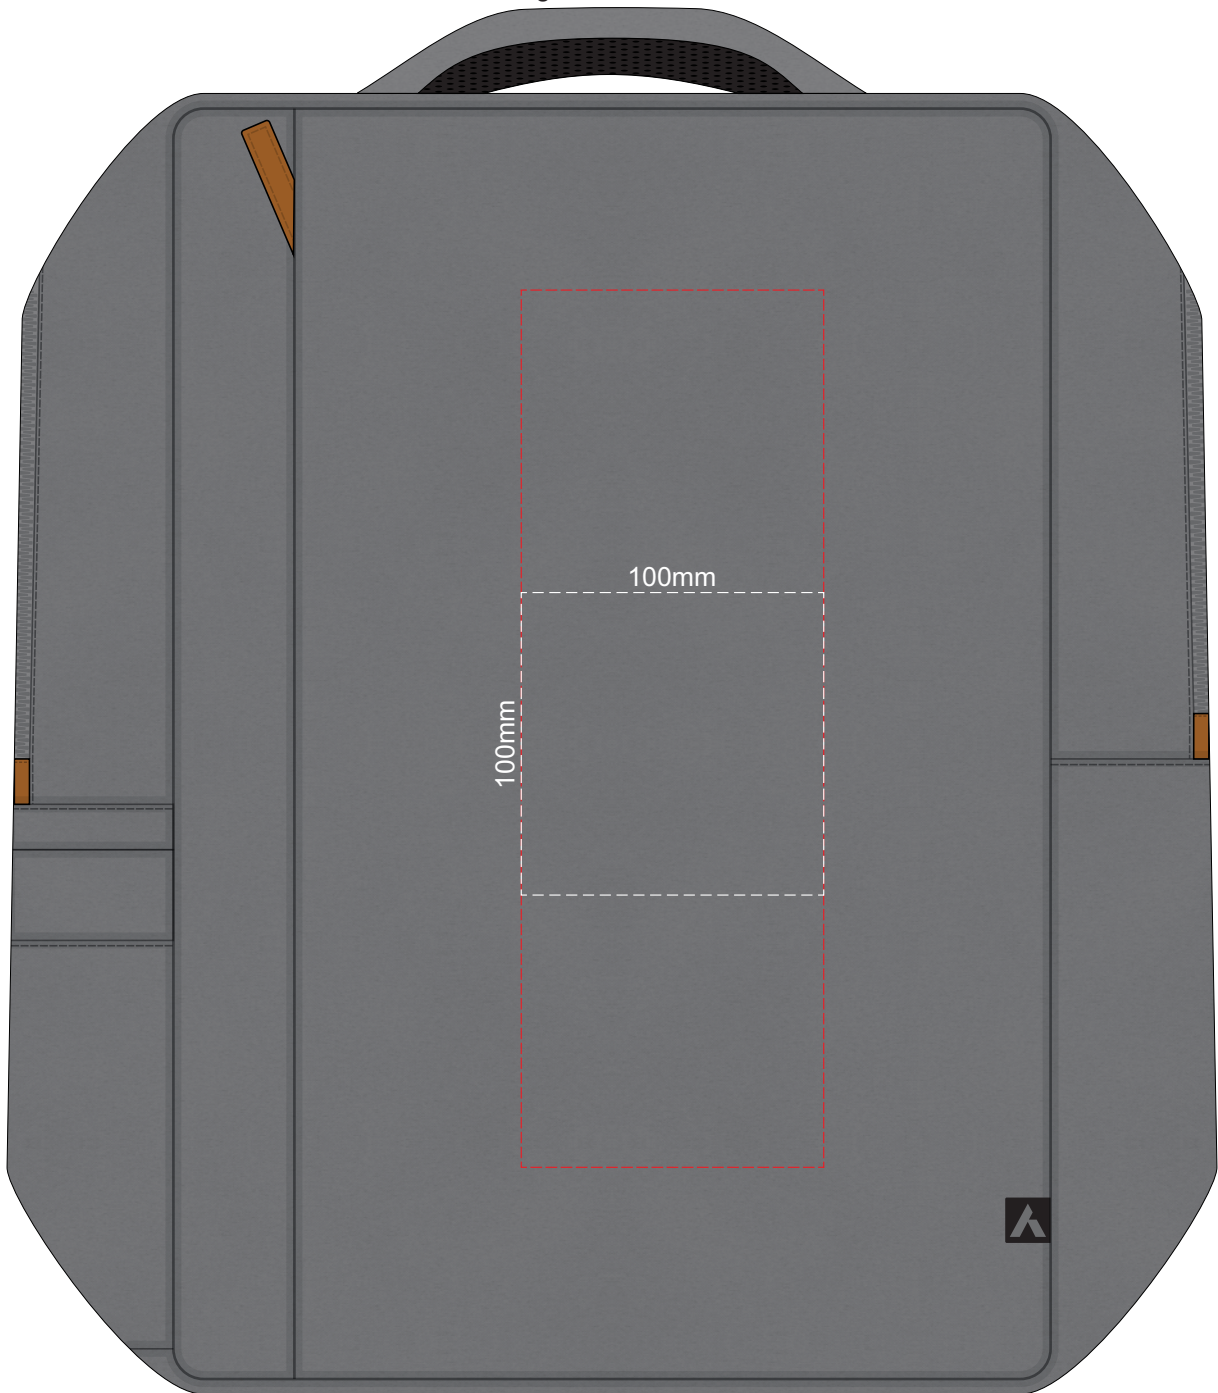

40% of Actual Size
Screen Print (One Colour Only)
Colourflex Transfer
Faux Embroidery
DigiFlex Transfer

Branding area can be moved anywhere within the red line.