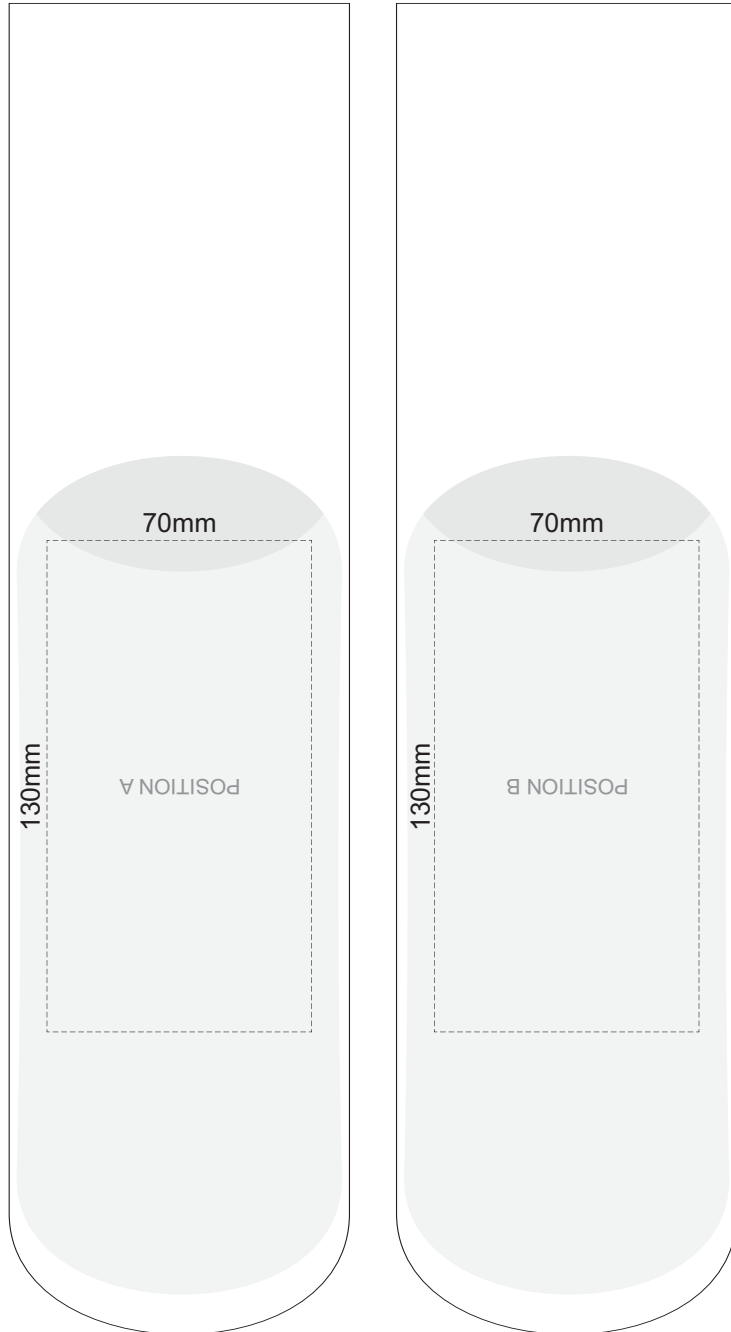

50% of Actual Size
Off-set Print
CUSTOM GRIP

LEFT RIGHT
PRINTED AT THE BOTTOM OF THE SOCKS

Please note: Artwork minimum required size 0.6mm