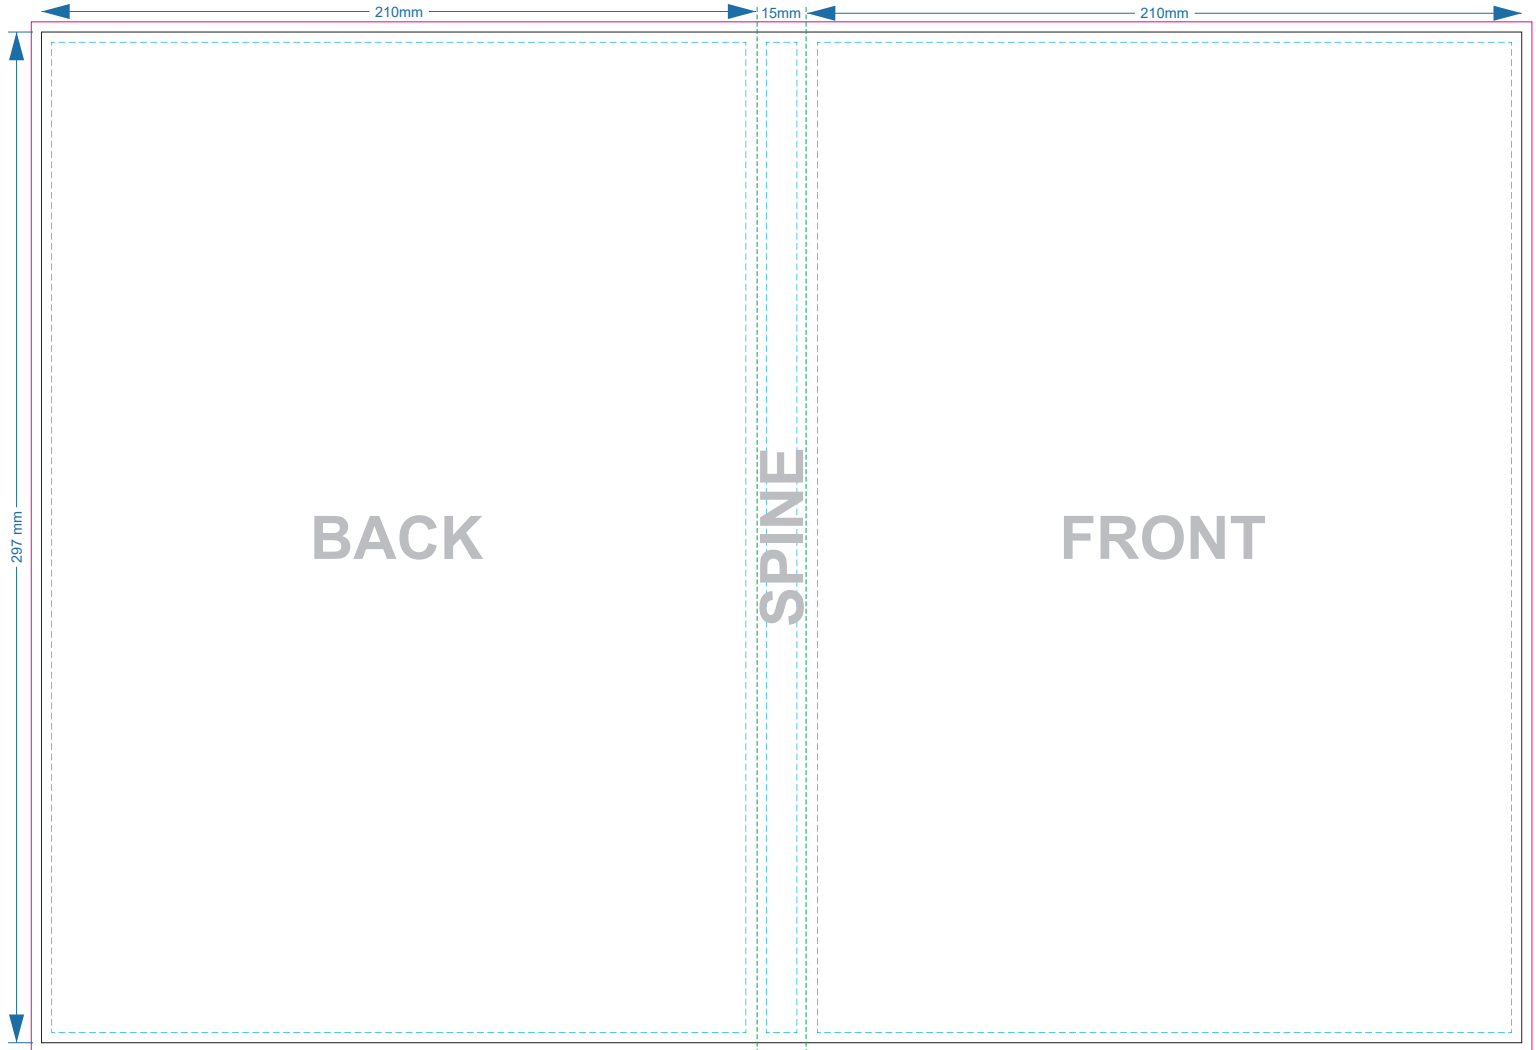

45% of Actual Size
Digital Print
TRENDS CUSTOM COVER

BACK COVER

SPINE

FRONT COVER

Green Line = Folding Lines
Black Line = Branding Area
Pink Line = Bleed off to here
Branding area can be moved anywhere within the red line.

45% of Actual Size
Digital Print
FULL CUSTOM COVER

Green Line = Folding Lines
Blue Line = The SIGNIFICANT PRINT AREA
(Keep all critical images & text within this box)
Black Line = Maximum print area
Pink Line = Bleed off to here