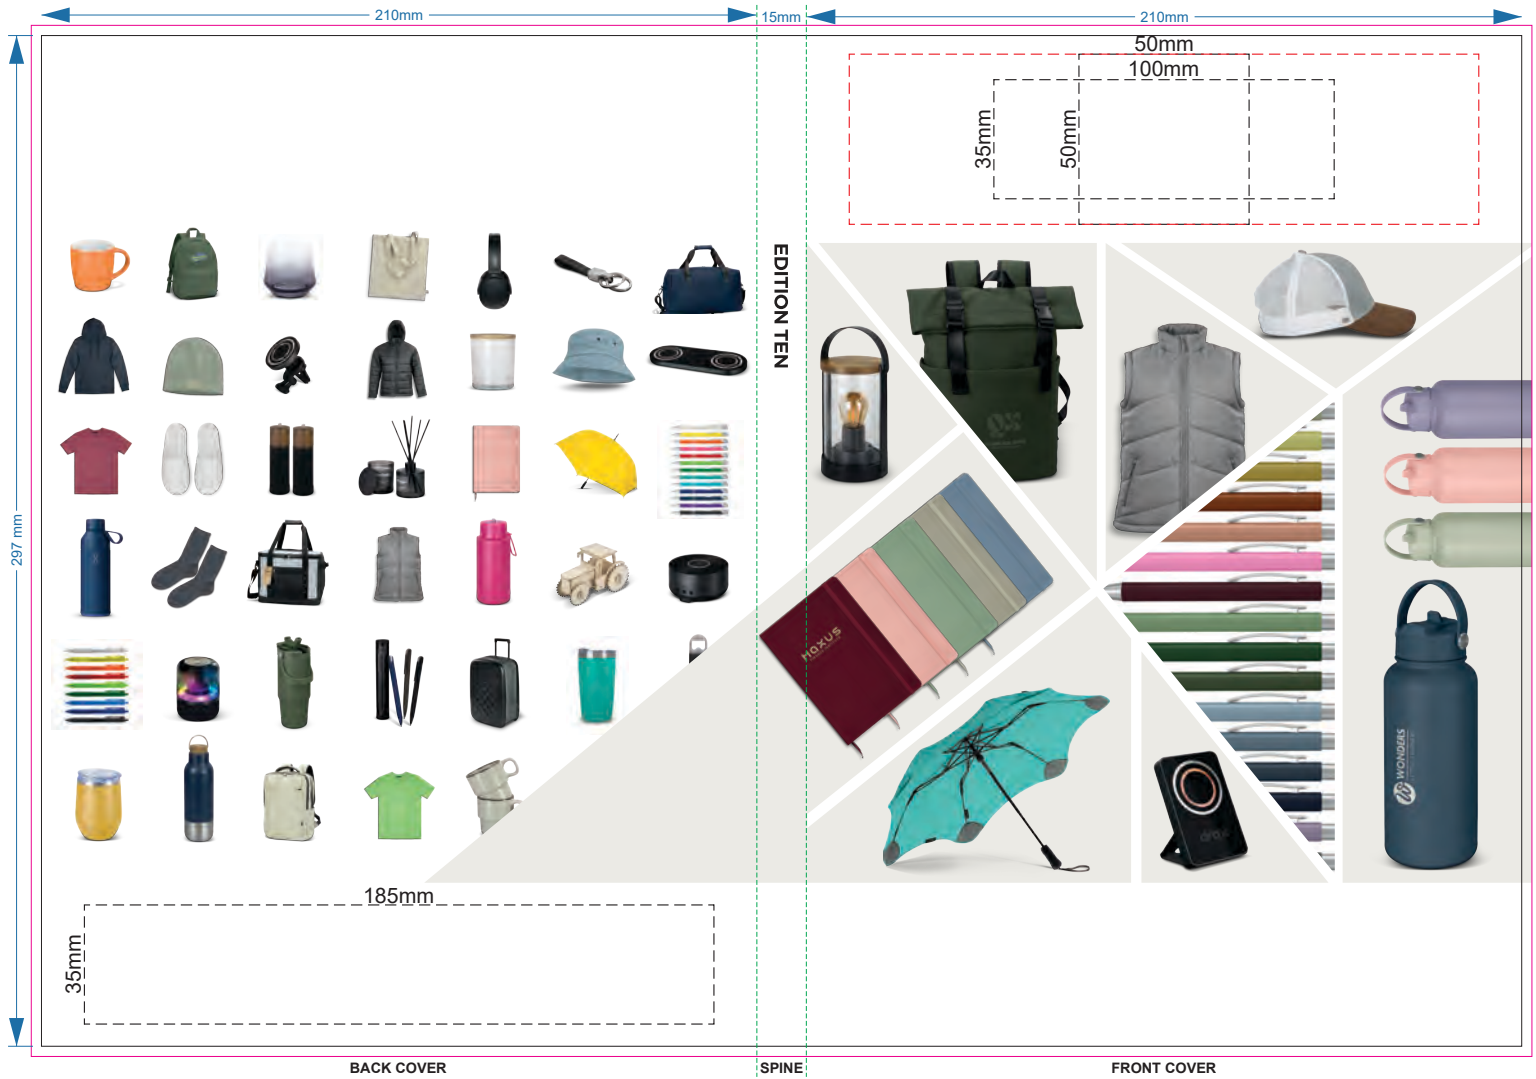

45% of Actual Size
Digital Print
TRENDS CUSTOM COVER

BACK COVER

SPINE

FRONT COVER

Green Line = Folding Lines
Black Line = Branding Area
Pink Line = Bleed off to here
Branding area can be moved anywhere within the red line.

45% of Actual Size
Digital Print
FULL CUSTOM COVER

Green Line = Folding Lines
Blue Line = The SIGNIFICANT PRINT AREA
(Keep all critical images & text within this box)
Black Line = Maximum print area
Pink Line = Bleed off to here