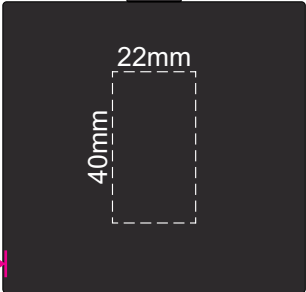

50% of Actual Size
Pad Print
Laser Engraving
SIDE 1

50% of Actual Size
Pad Print
Laser Engraving
SIDE 2

Laser engraves to a natural etch