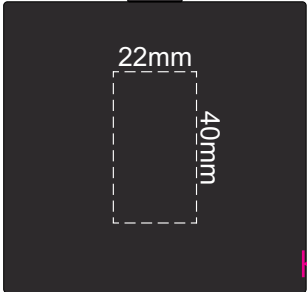

50% of Actual Size
Pad Print
Laser Engraving
SIDE 1

50% of Actual Size
Pad Print
Laser Engraving
SIDE 2

Laser engraves to a natural etch