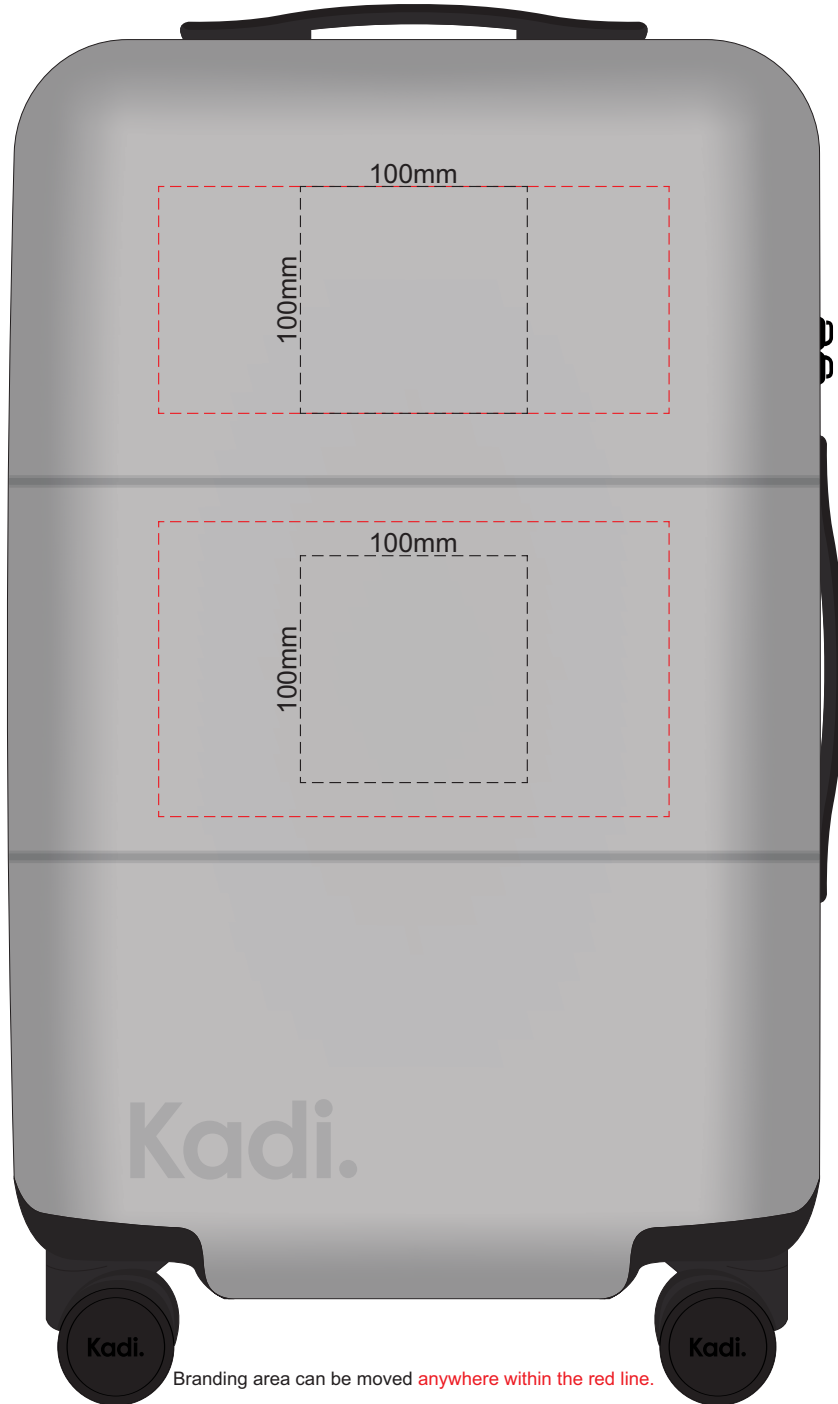

30% of Actual Size
Prism Print

Kadi.

Branding area can be moved anywhere within the red line.

Kadi.